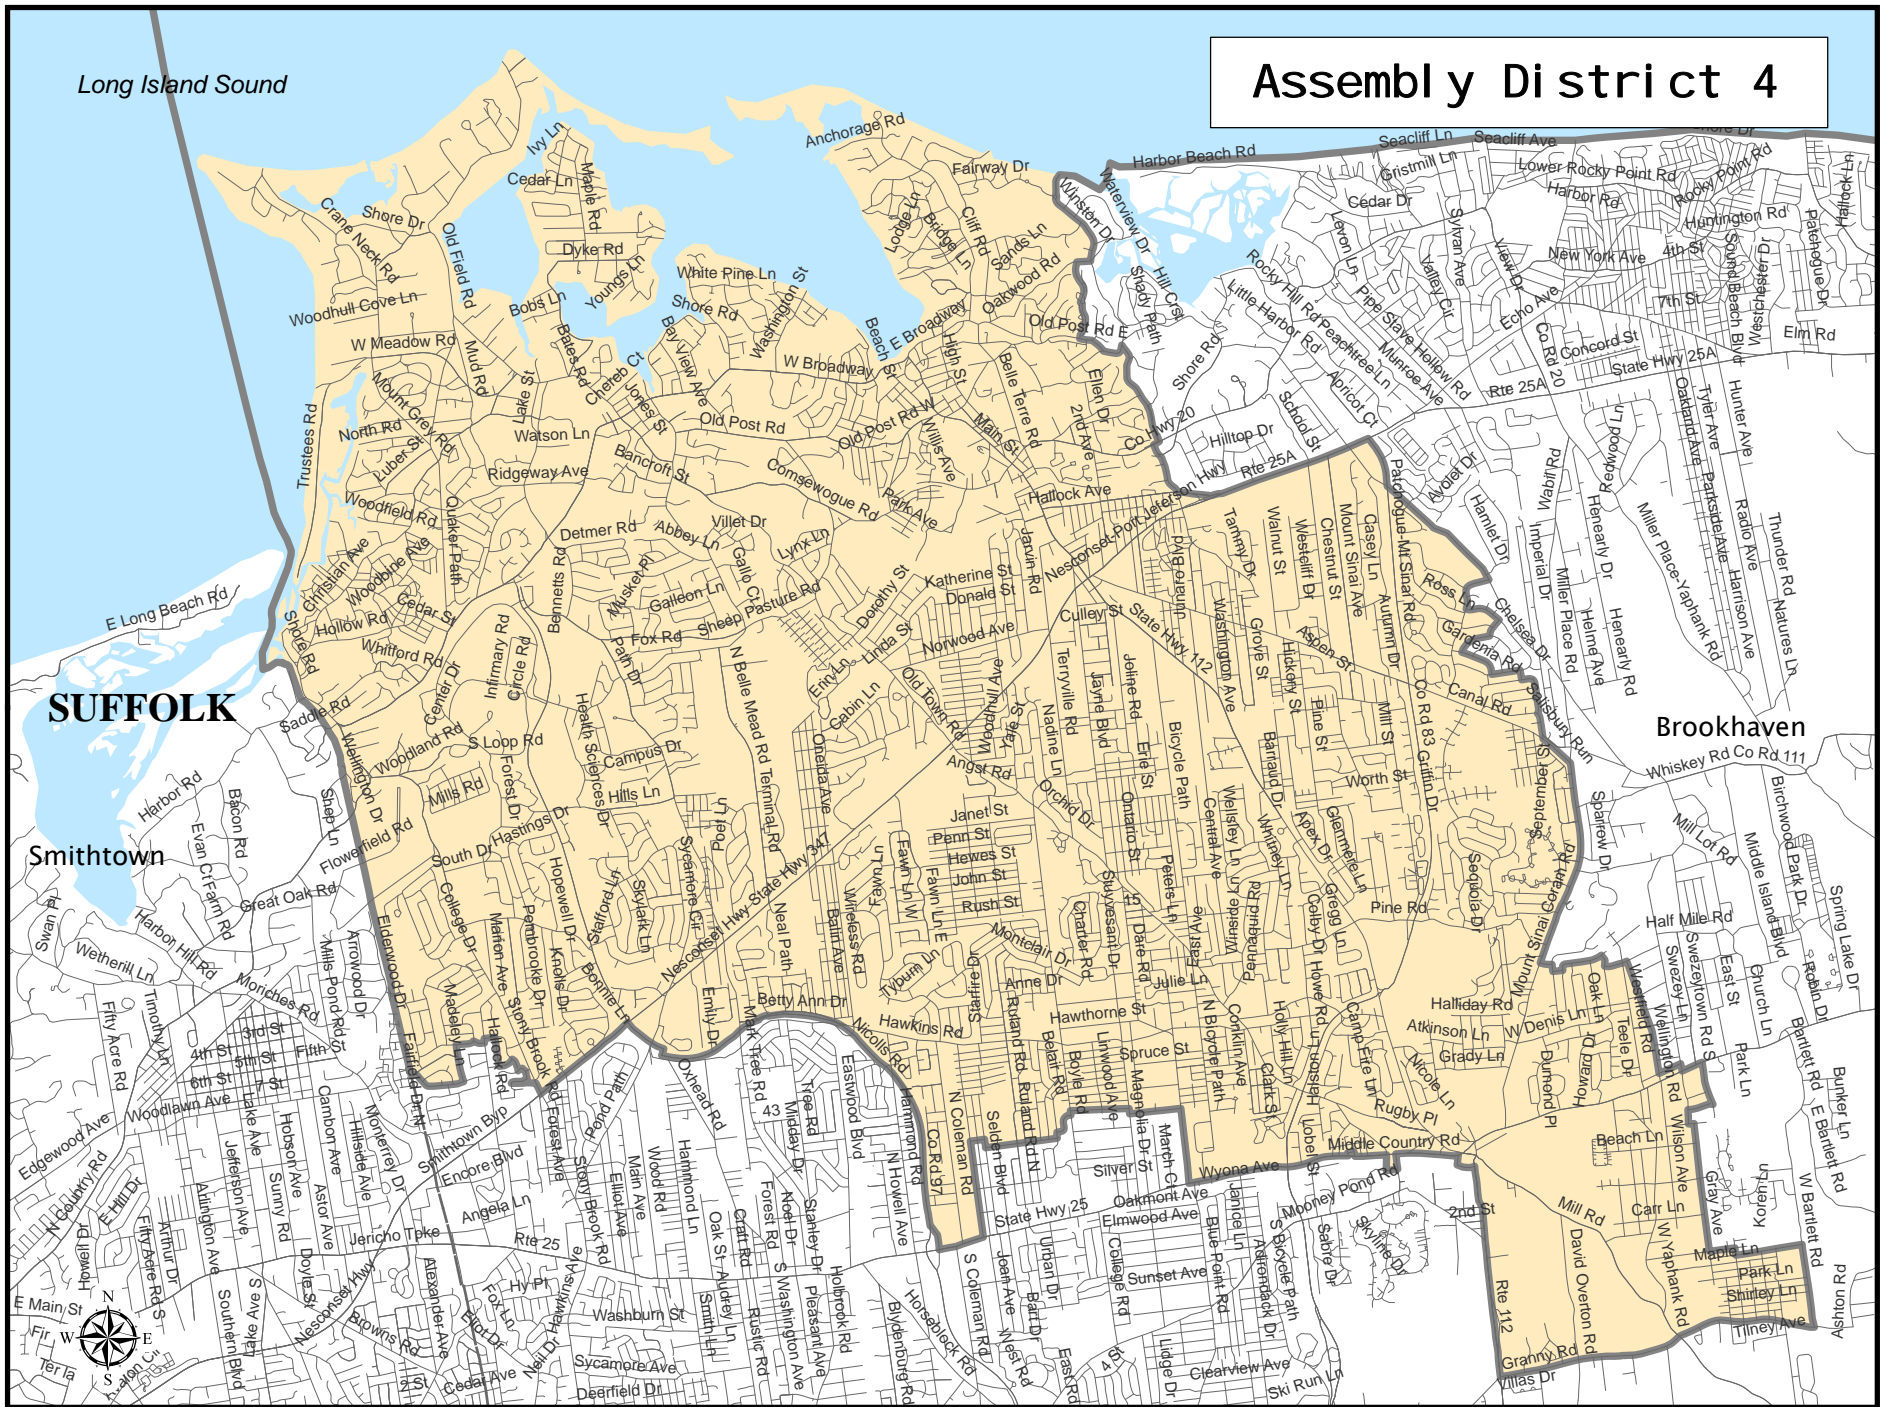

Assembly District 4

Long Island Sound

SUFFOLK

Smithtown

Brookhaven

Assembly District 4

Adjusted Total Population : 128,933
Deviation : -156
Deviation Percentage : -0.12

	NH White	NH Black	Hispanic	NH Asian	NH Amlnd	NH Hwn	NH Multi	NH Other	Unknown
Total	96,513	7,864	13,514	8,676	195	24	1,845	300	2
% of Total	74.86	6.10	10.48	6.73	0.15	0.02	1.43	0.23	0.00
Total 18+	76,043	6,046	9,274	7,054	154	19	980	202	2
% of 18+	76.22	6.06	9.30	7.07	0.15	0.02	0.98	0.20	0.00