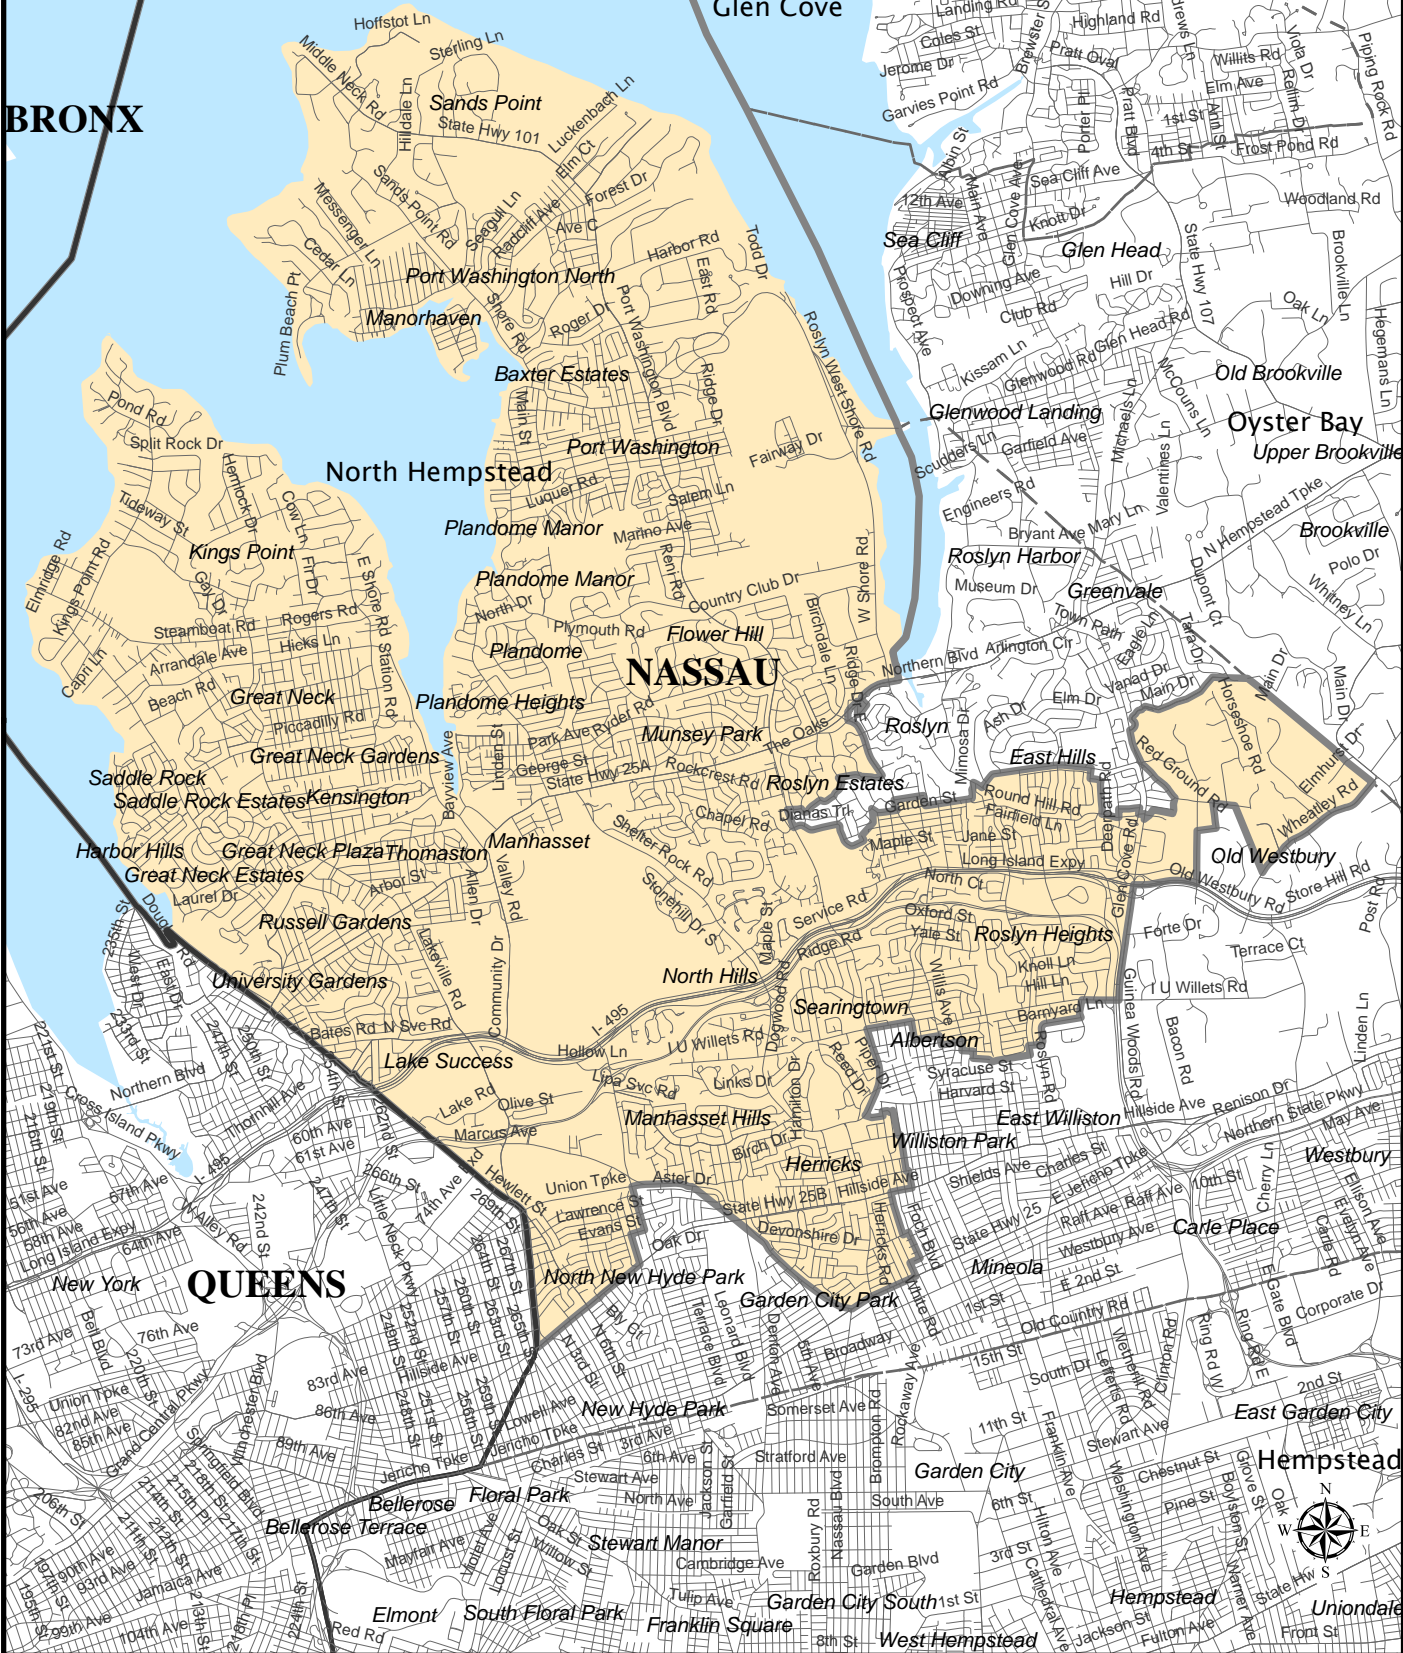

WESTCHESTER

Mamaroneck

BRONX

City of
Glen Cove

Assembly District 16

Assembly District 16

Adjusted Total Population : 128,932
Deviation : -157
Deviation Percentage : -0.12

	NH White	NH Black	Hispanic	NH Asian	NH Amlnd	NH Hwn	NH Multi	NH Other	Unknown
Total	91,418	2,513	10,142	22,035	92	9	2,443	279	1
% of Total	70.90	1.95	7.87	17.09	0.07	0.01	1.89	0.22	0.00
Total 18+	70,746	2,017	7,437	15,930	64	7	1,544	162	1
% of 18+	72.26	2.06	7.60	16.27	0.07	0.01	1.58	0.17	0.00