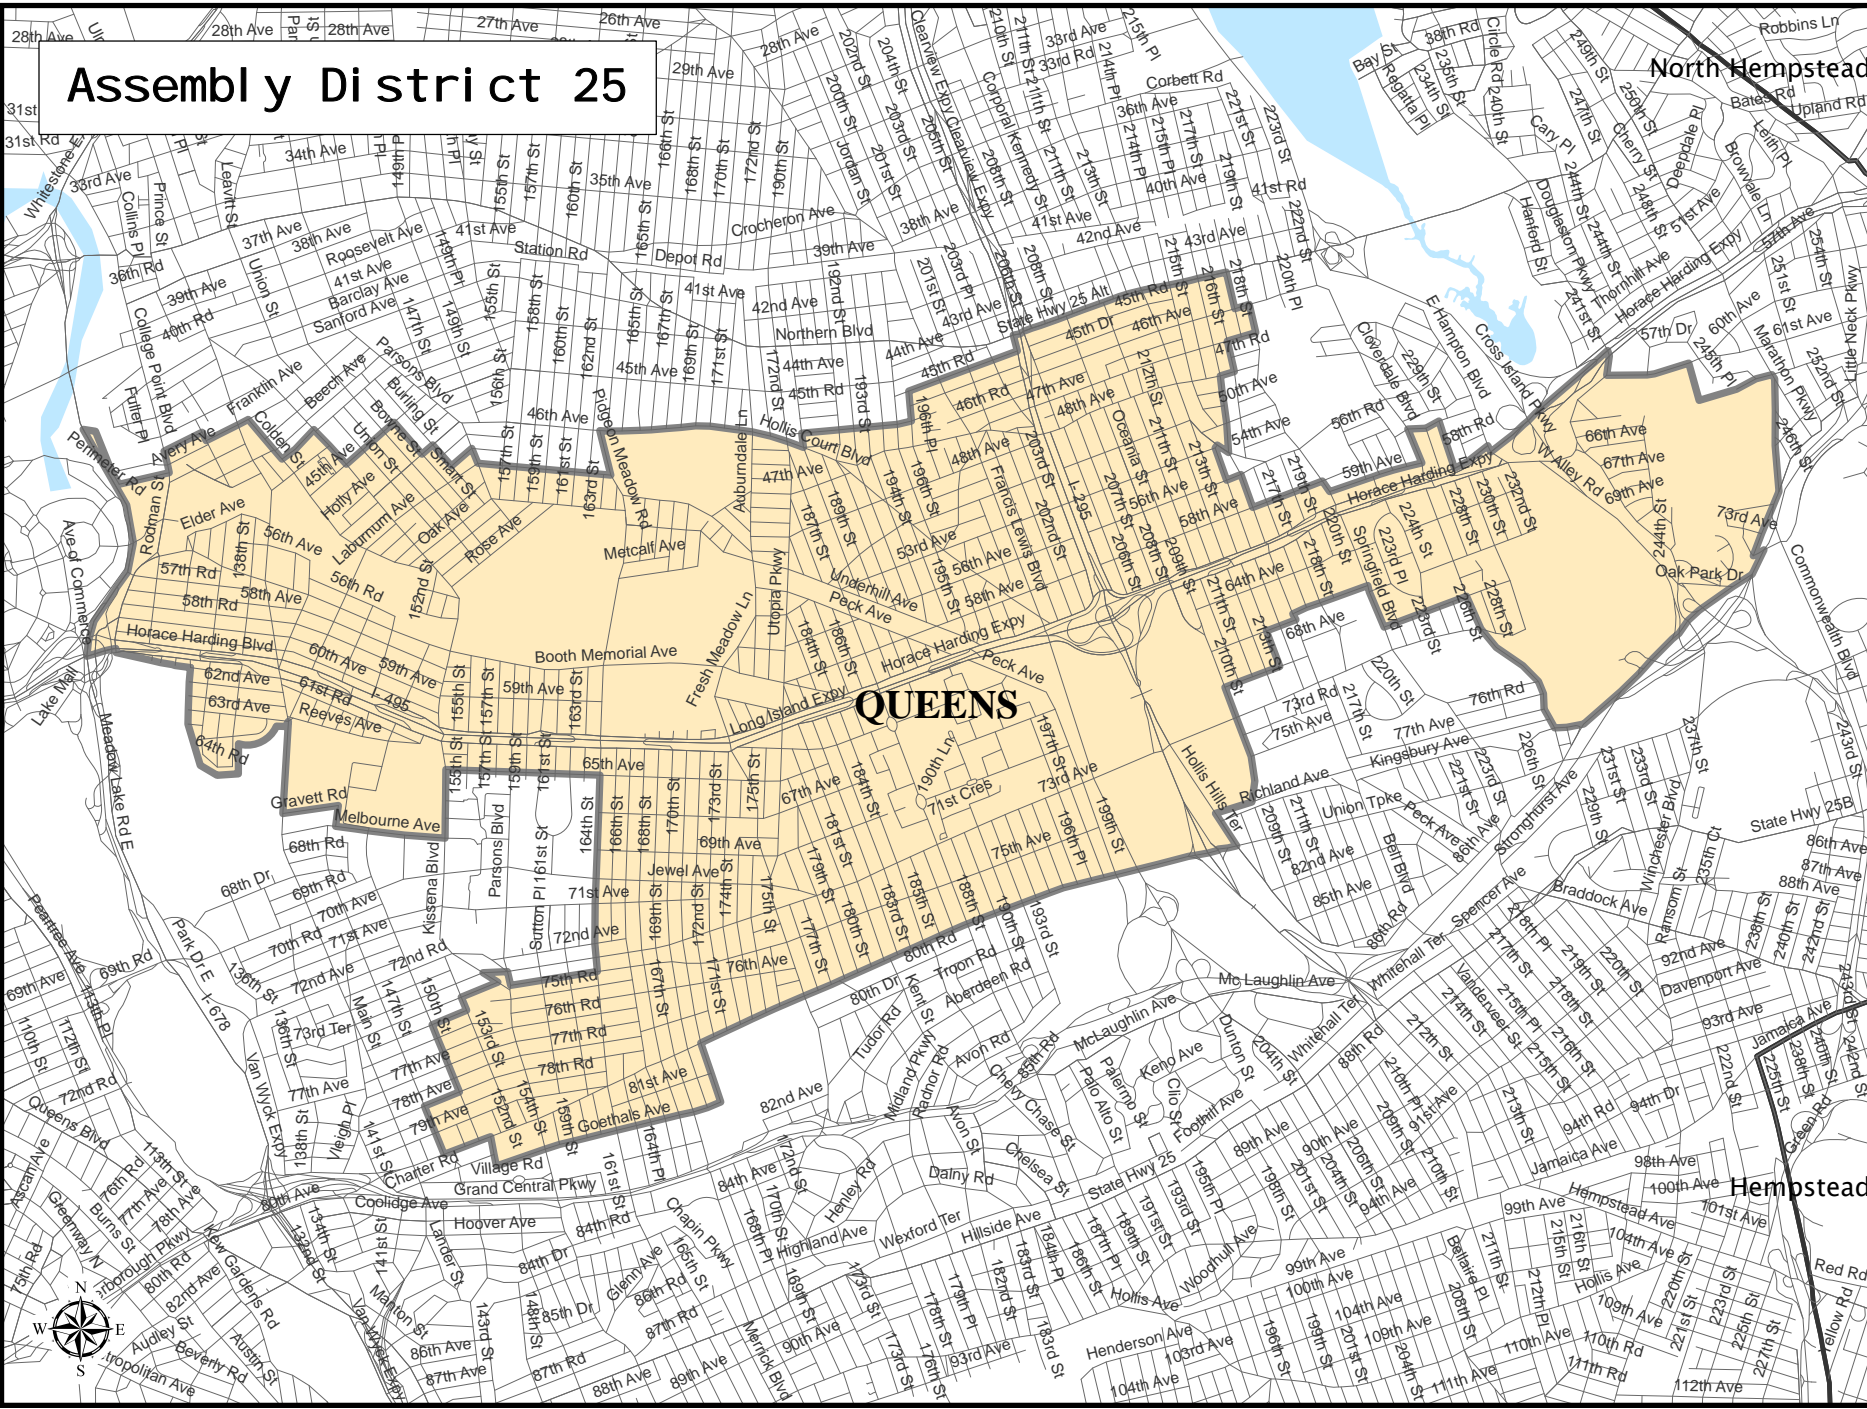

Assembly District 25

QUEENS

North Hempstead

Hempstead

Assembly District 25

Adjusted Total Population : 124,082
Deviation : -5,007
Deviation Percentage : -3.88

	NH White	NH Black	Hispanic	NH Asian	NH Amlnd	NH Hwn	NH Multi	NH Other	Unknown
Total	35,837	5,312	15,039	65,060	106	38	2,344	346	0
% of Total	28.88	4.28	12.12	52.43	0.09	0.03	1.89	0.28	0.00
Total 18+	30,587	4,395	11,522	51,705	72	27	1,612	251	0
% of 18+	30.53	4.39	11.50	51.62	0.07	0.03	1.61	0.25	0.00