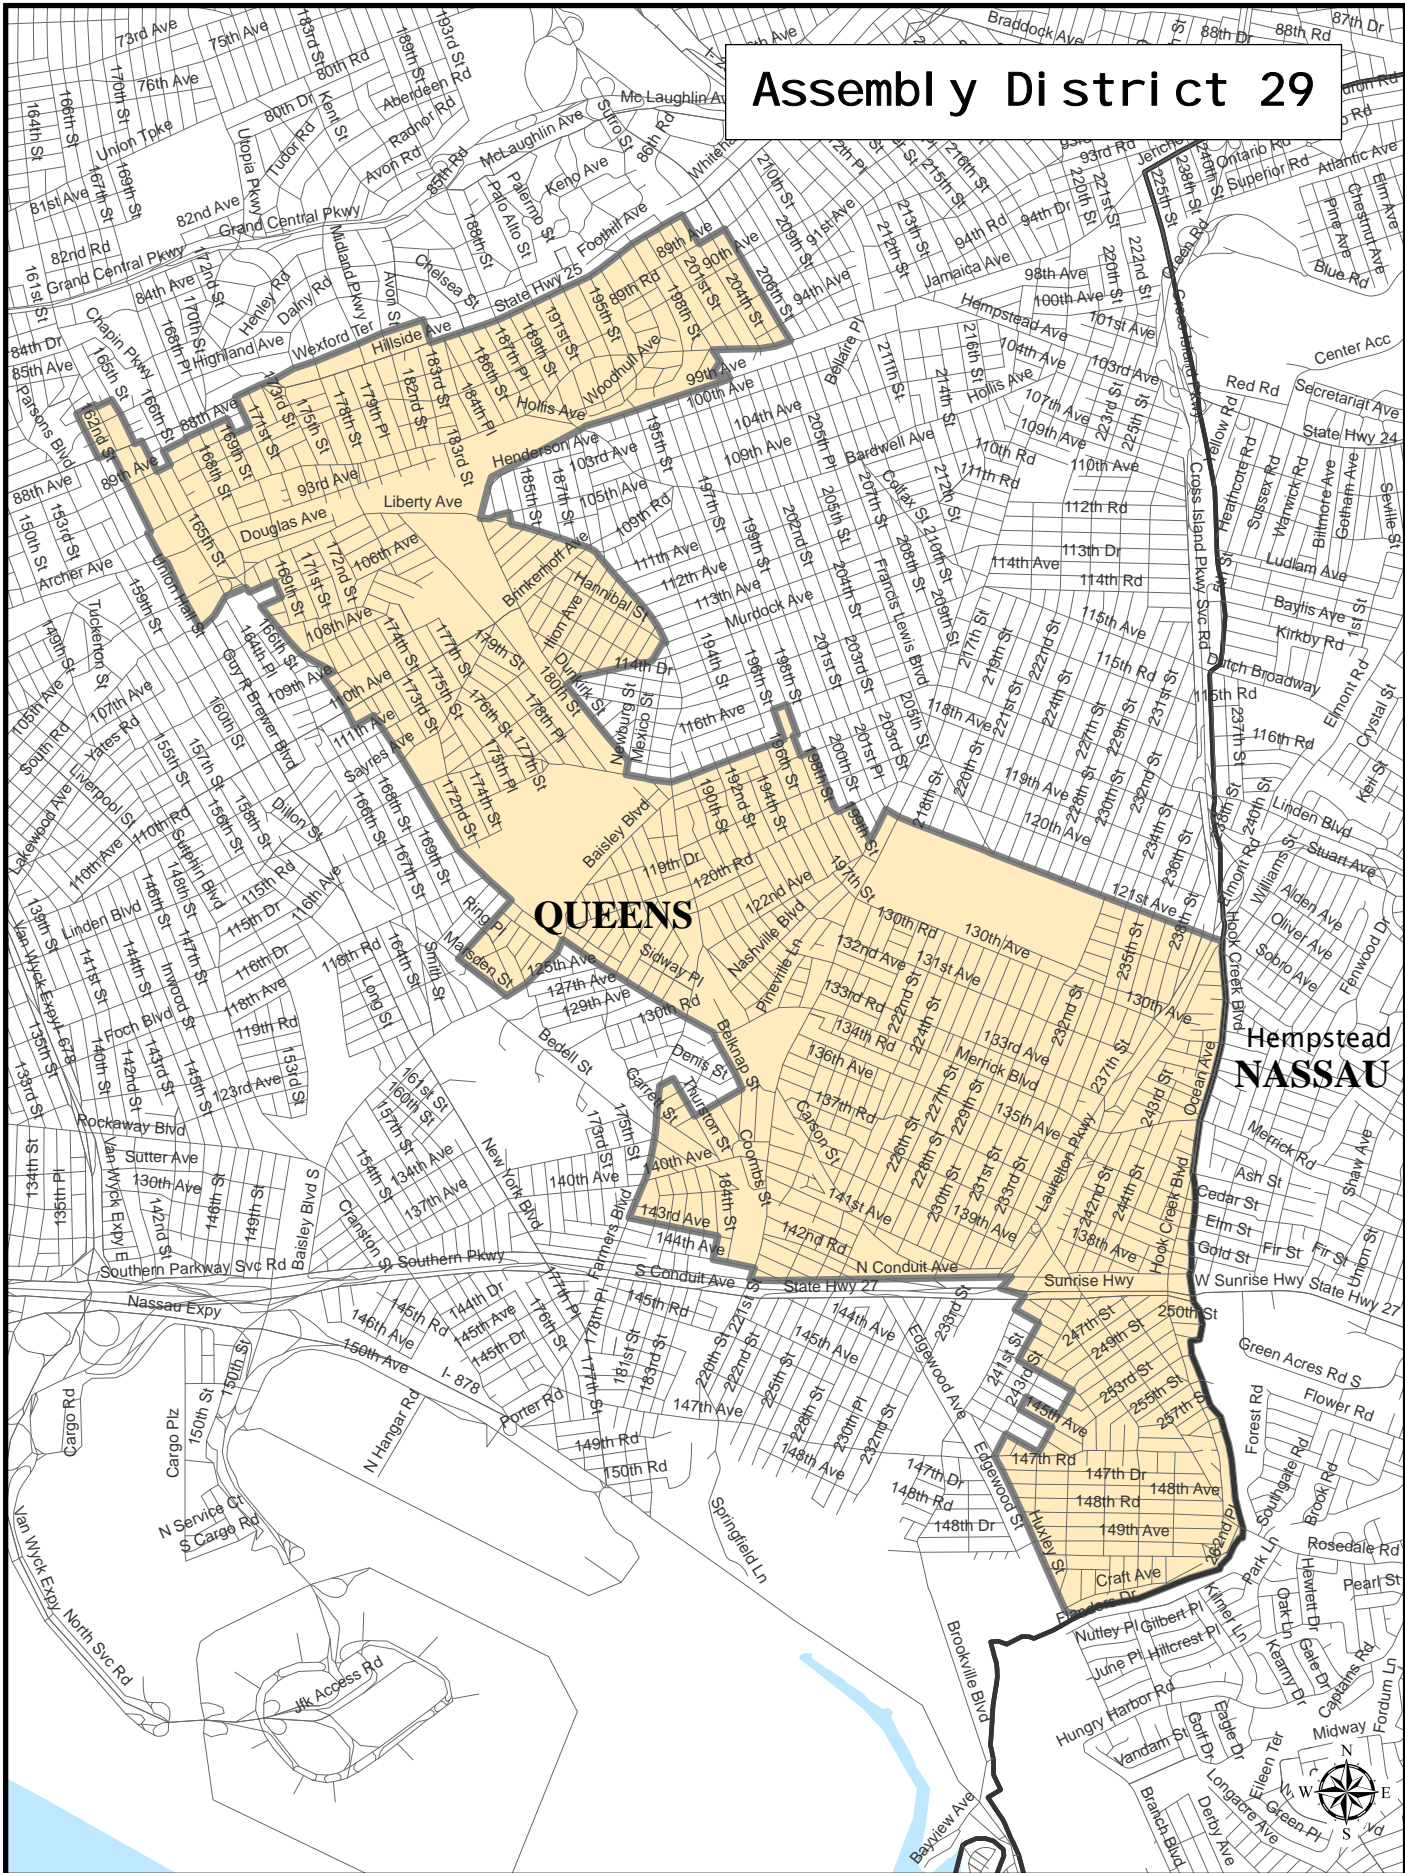

# Assembly District 29

QUEENS

Hempstead  
NASSAU

**Assembly District 29**

**Adjusted Total Population :** 124,132  
**Deviation :** -4,957  
**Deviation Percentage :** -3.84

	NH White	NH Black	Hispanic	NH Asian	NH Amlnd	NH Hwn	NH Multi	NH Other	Unknown
<b>Total</b>	3,589	81,820	17,746	12,502	673	86	4,208	3,508	0
<b>% of Total</b>	2.89	65.91	14.30	10.07	0.54	0.07	3.39	2.83	0.00
<b>Total 18+</b>	3,258	63,144	13,169	9,654	425	64	3,276	2,691	0
<b>% of 18+</b>	3.41	65.99	13.76	10.09	0.44	0.07	3.42	2.81	0.00

<b>Department Of Justice</b>									
	NH White	NH Black	Hispanic	NH Asian	NH Amlnd	NH Hwn	NH Multi	NH Other	Unknown
<b>Total</b>	3,589	82,196	17,746	12,644	702	89	3,623	3,543	0
<b>% of Total</b>	2.89	66.22	14.30	10.19	0.57	0.07	2.92	2.85	0.00
<b>Total 18+</b>	3,258	63,407	13,169	9,742	445	66	2,877	2,717	0
<b>% of 18+</b>	3.41	66.27	13.76	10.18	0.47	0.07	3.01	2.84	0.00