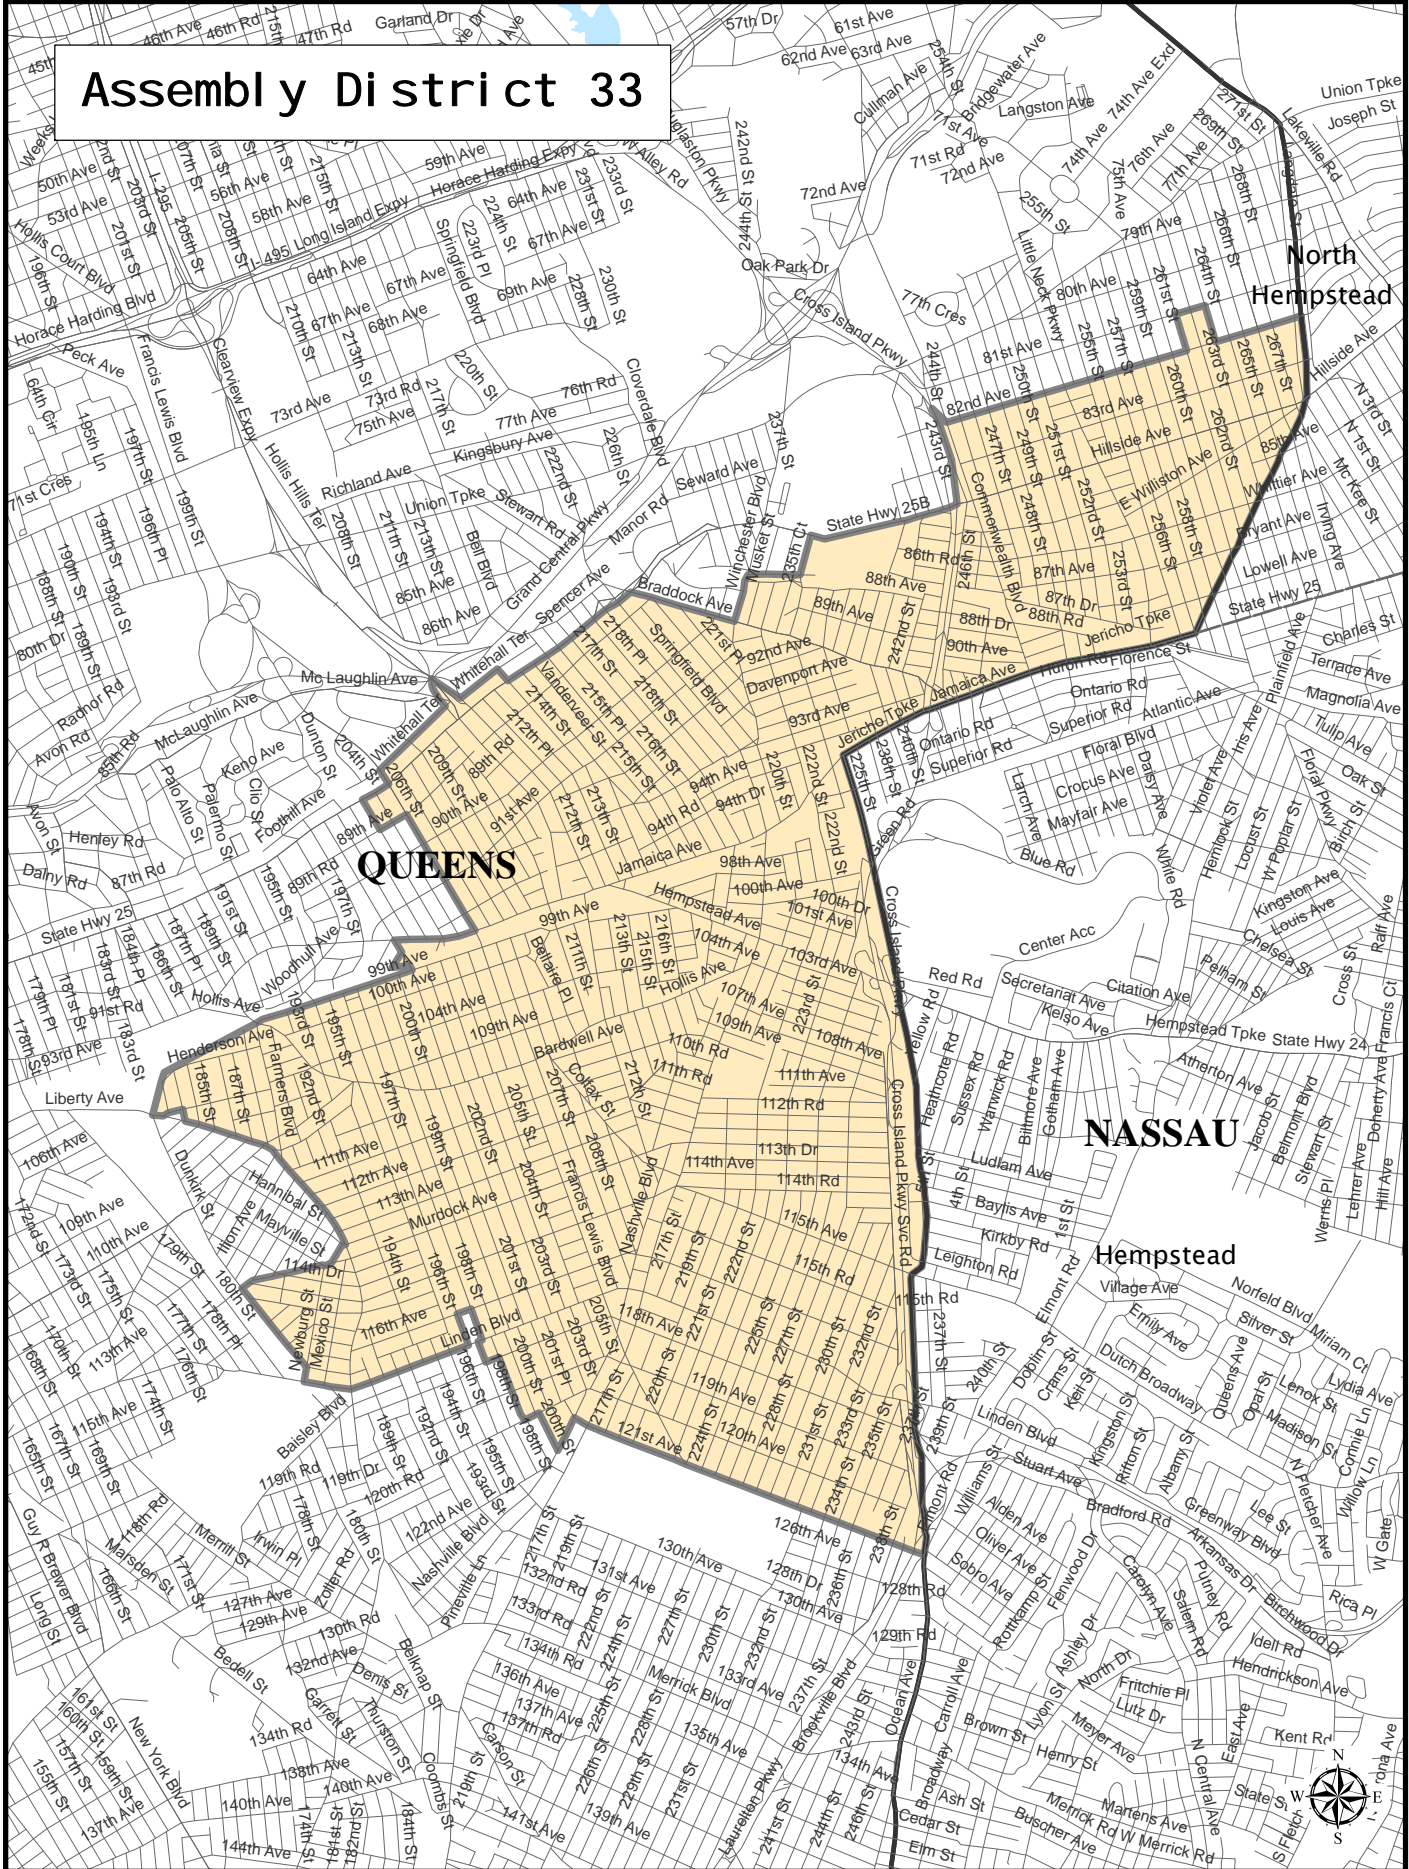

Assembly District 33

Assembly District 33

Adjusted Total Population : 124,141
Deviation : -4,948
Deviation Percentage : -3.83

	NH White	NH Black	Hispanic	NH Asian	NH Amlnd	NH Hwn	NH Multi	NH Other	Unknown
Total	11,585	70,785	16,014	17,905	477	83	4,331	2,959	2
% of Total	9.33	57.02	12.90	14.42	0.38	0.07	3.49	2.38	0.00
Total 18+	10,272	55,408	11,825	13,669	303	57	3,279	2,177	2
% of 18+	10.59	57.13	12.19	14.09	0.31	0.06	3.38	2.24	0.00