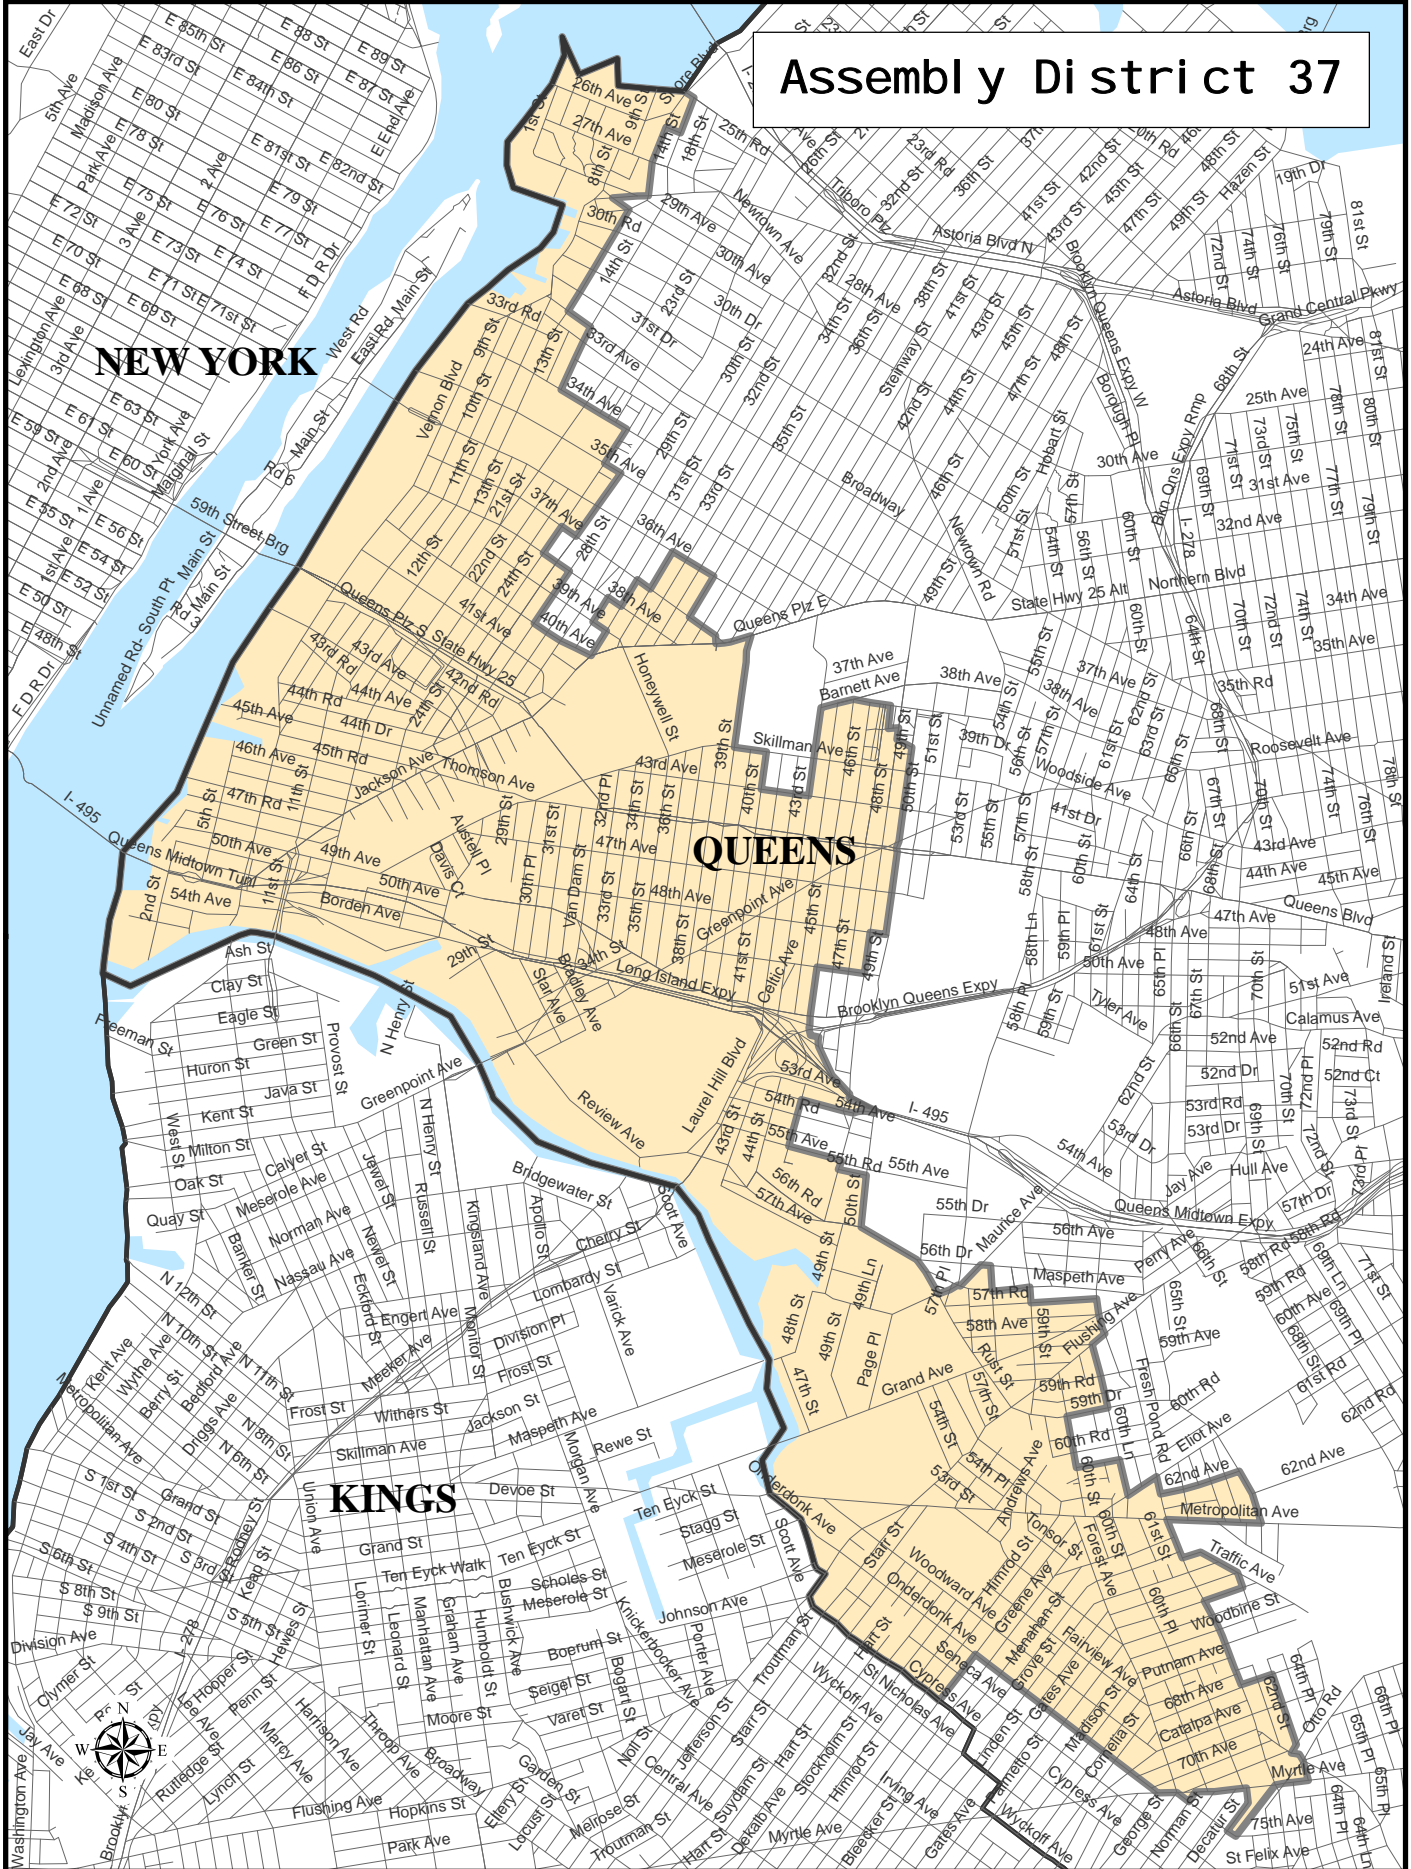

Assembly District 37

NEW YORK

QUEENS

KINGS

Assembly District 37

Adjusted Total Population : 124,081
Deviation : -5,008
Deviation Percentage : -3.88

	NH White	NH Black	Hispanic	NH Asian	NH Amlnd	NH Hwn	NH Multi	NH Other	Unknown
Total	44,776	10,601	48,100	17,573	216	61	2,078	677	-1
% of Total	36.09	8.54	38.77	14.16	0.17	0.05	1.67	0.55	0.00
Total 18+	39,008	7,983	35,387	14,395	135	49	1,454	494	-1
% of 18+	39.44	8.07	35.78	14.55	0.14	0.05	1.47	0.50	0.00