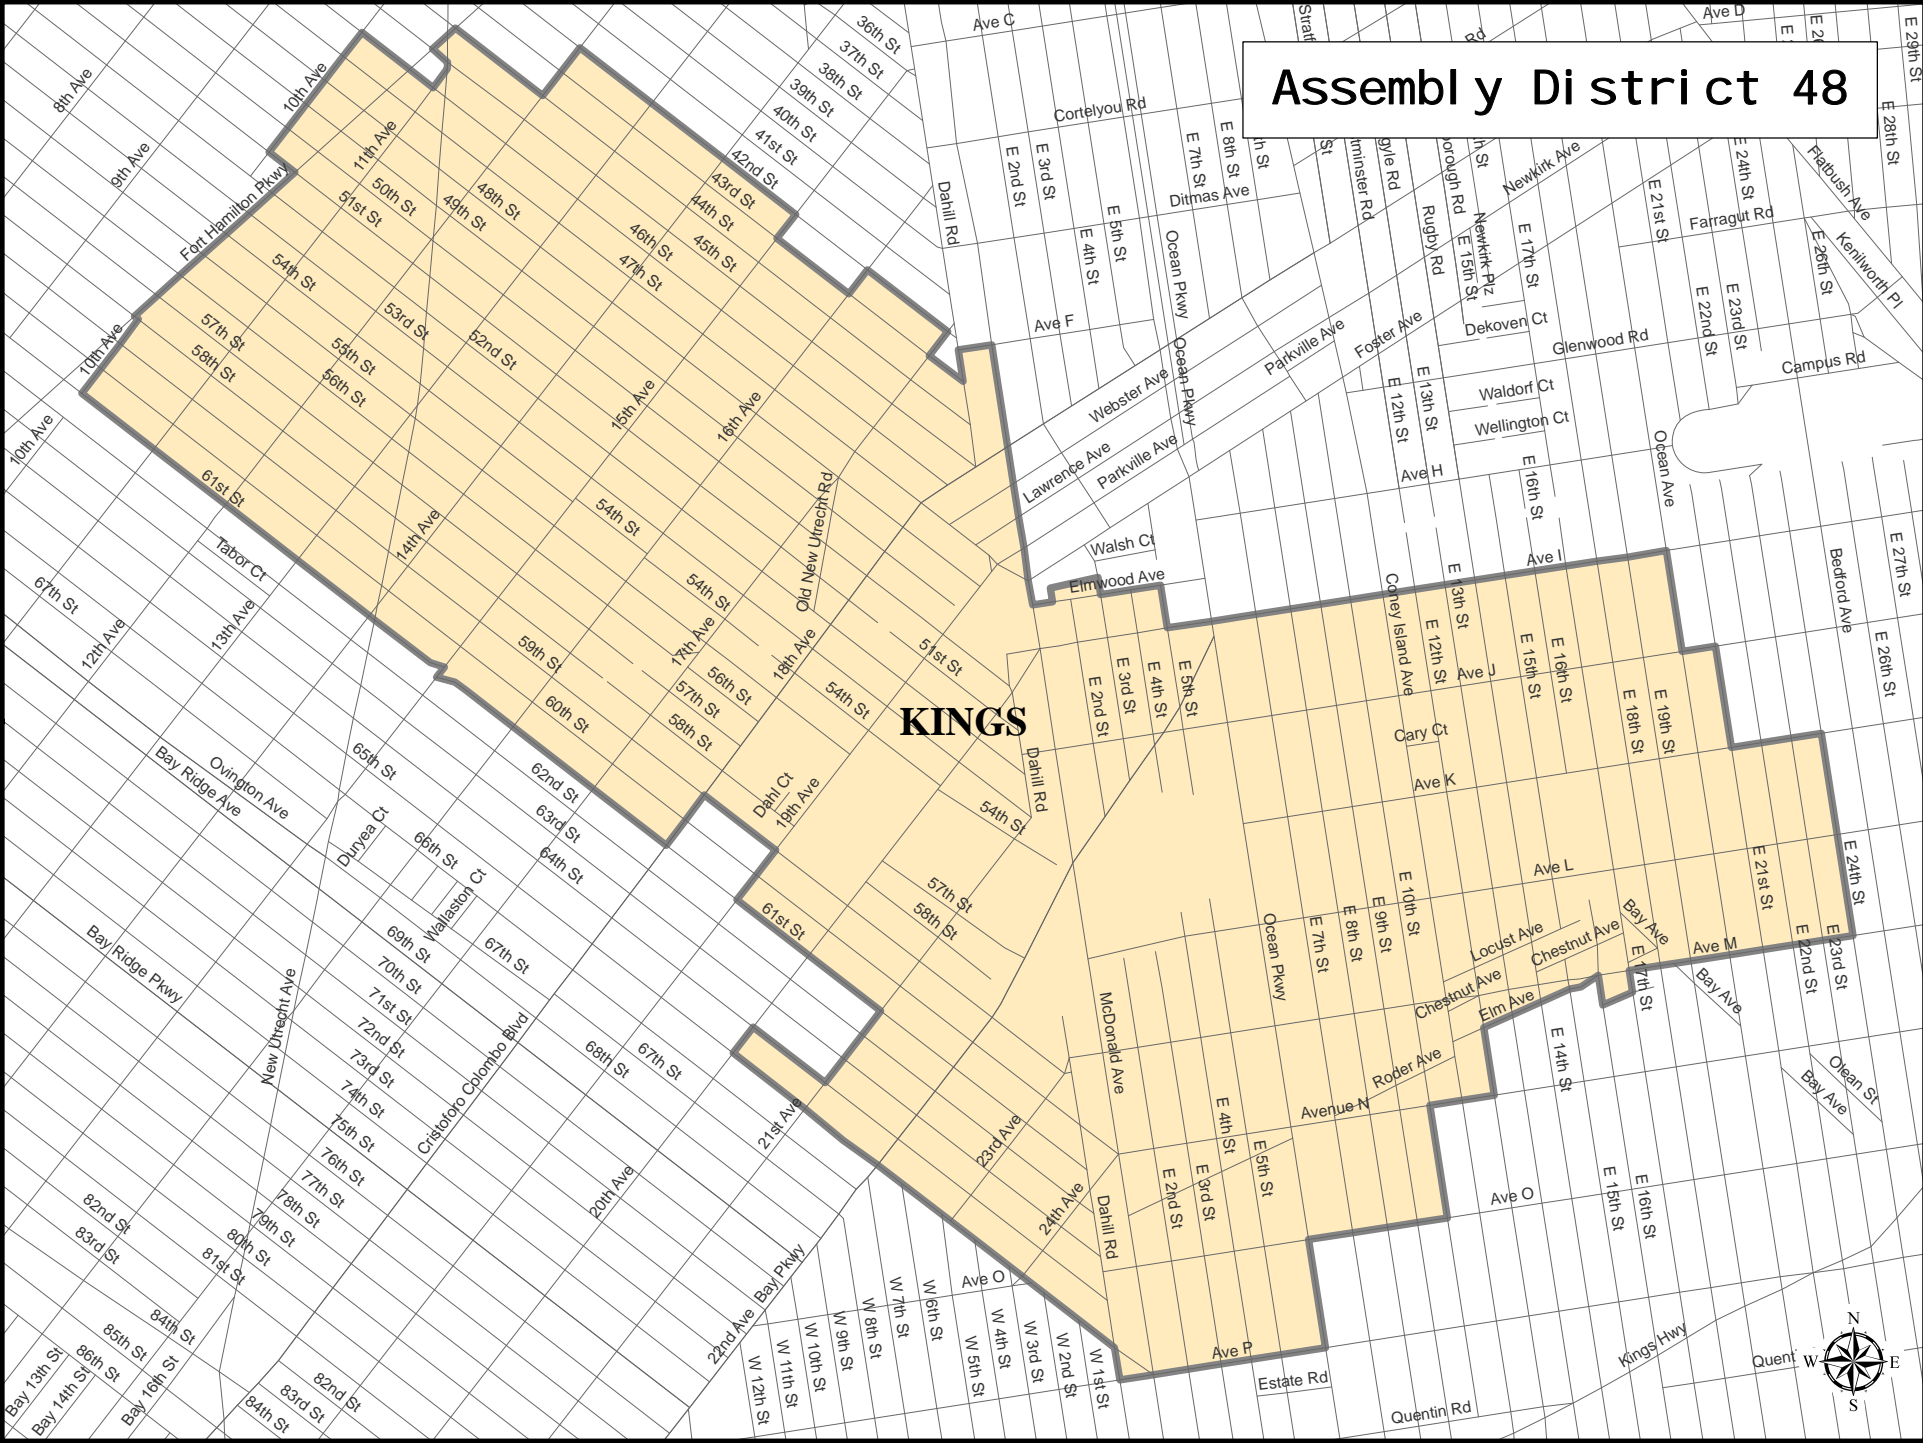

Assembly District 48

KINGS

Assembly District 48

Adjusted Total Population : 124,229
Deviation : -4,860
Deviation Percentage : -3.77

	NH White	NH Black	Hispanic	NH Asian	NH Amlnd	NH Hwn	NH Multi	NH Other	Unknown
Total	101,920	1,713	8,980	10,217	60	9	1,054	275	1
% of Total	82.04	1.38	7.23	8.22	0.05	0.01	0.85	0.22	0.00
Total 18+	62,969	1,381	6,540	7,707	32	6	738	182	1
% of 18+	79.15	1.74	8.22	9.69	0.04	0.01	0.93	0.23	0.00