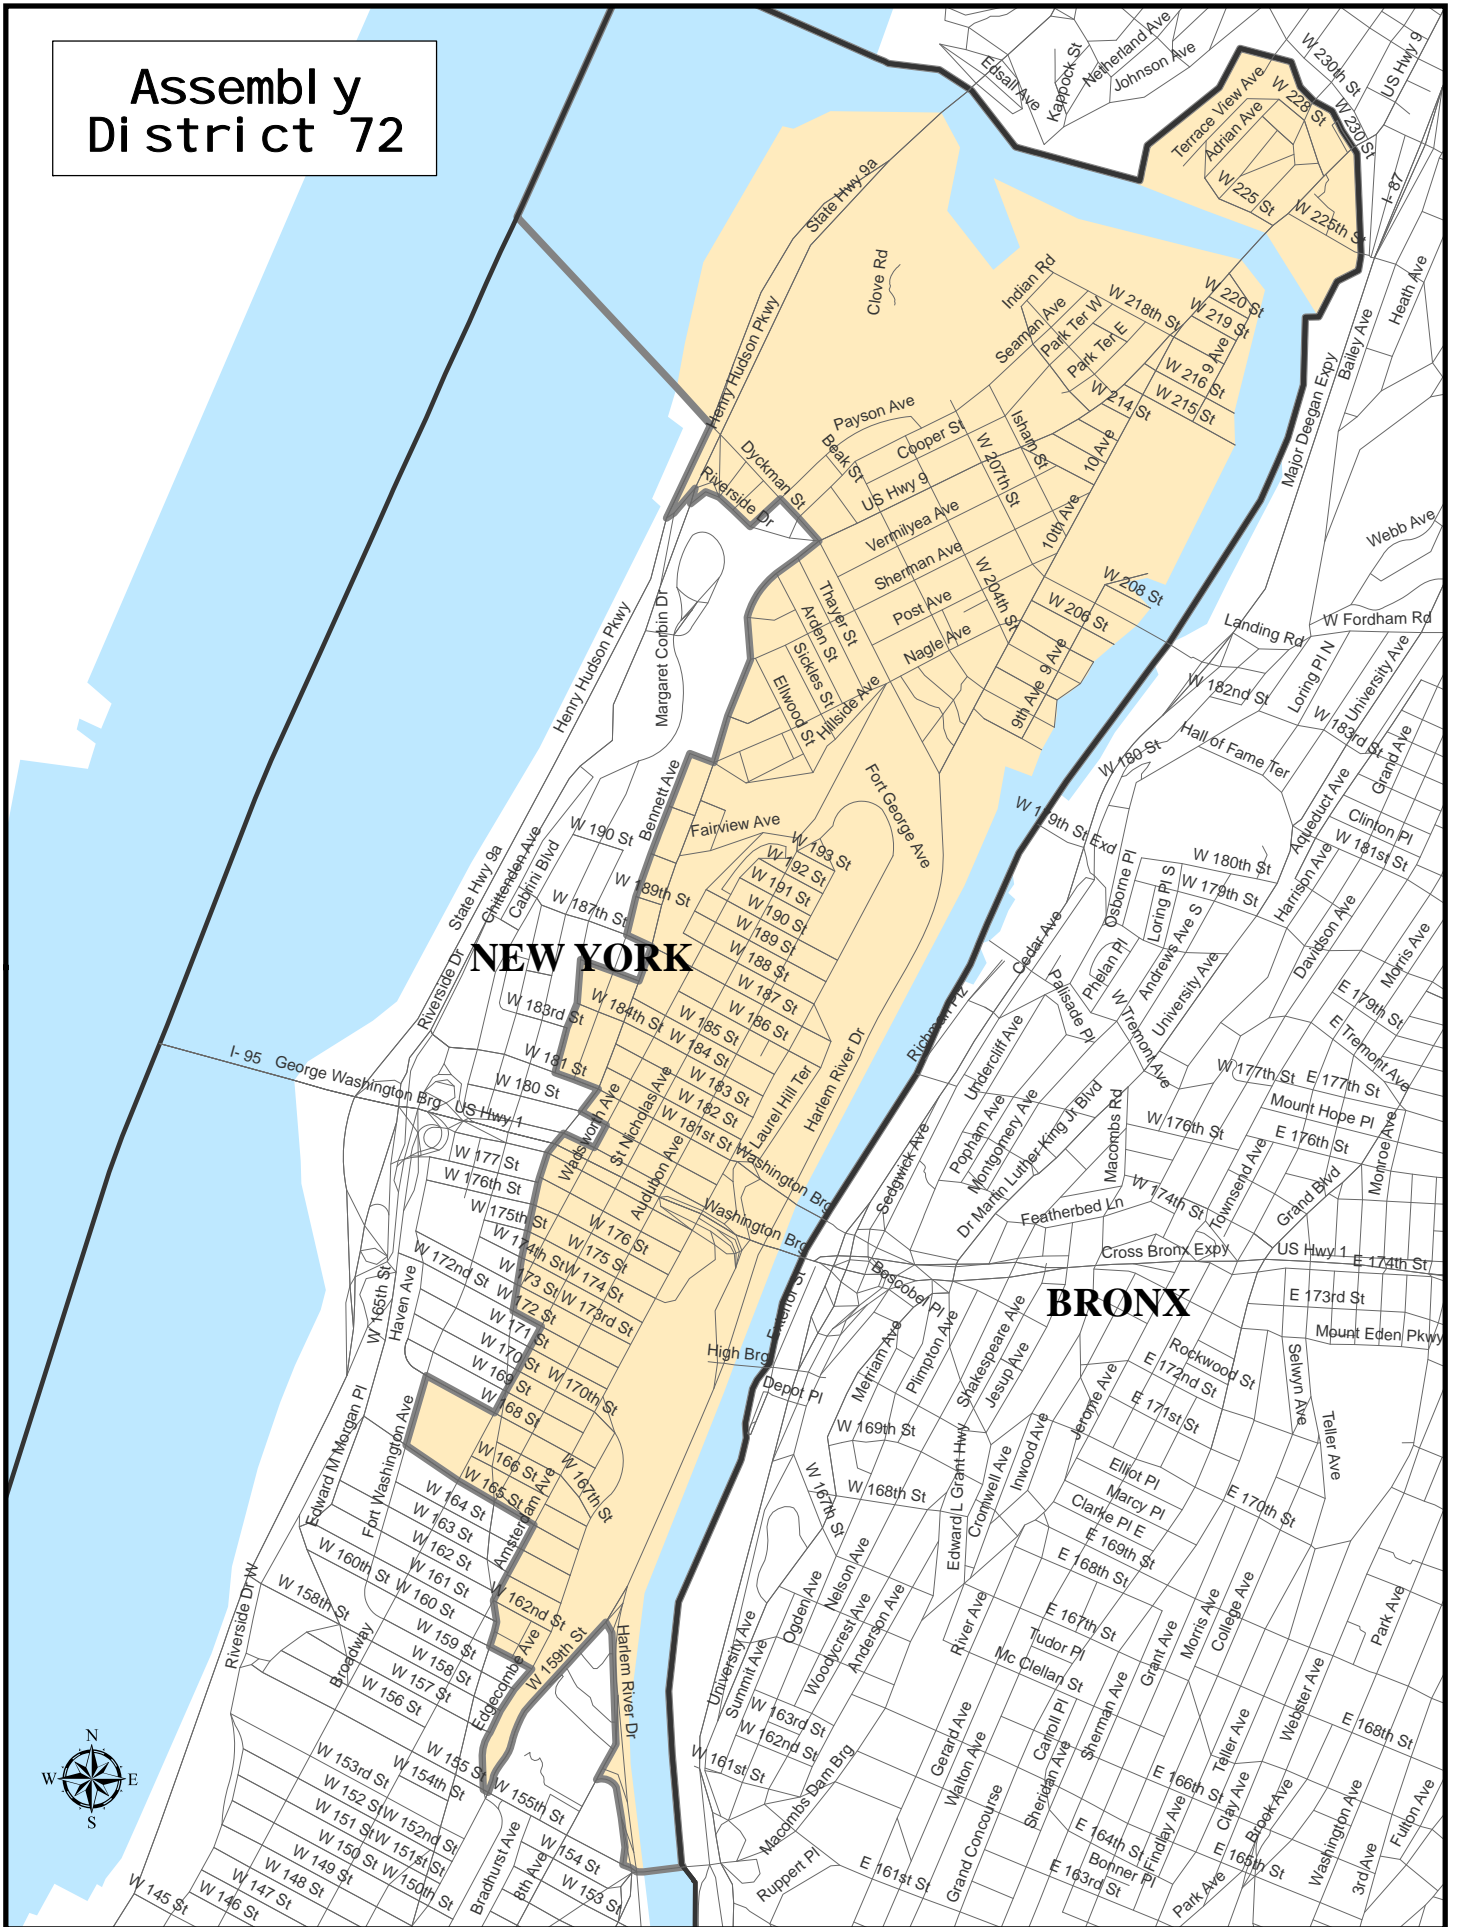

Assembly District 72

NEW YORK

BRONX

Assembly District 72

Adjusted Total Population : 132,555
Deviation : 3,466
Deviation Percentage : 2.68

	NH White	NH Black	Hispanic	NH Asian	NH Amlnd	NH Hwn	NH Multi	NH Other	Unknown
Total	17,551	8,723	102,371	2,244	162	15	1,017	470	2
% of Total	13.24	6.58	77.23	1.69	0.12	0.01	0.77	0.35	0.00
Total 18+	15,768	7,292	78,649	1,988	116	14	755	293	2
% of 18+	15.03	6.95	74.99	1.90	0.11	0.01	0.72	0.28	0.00