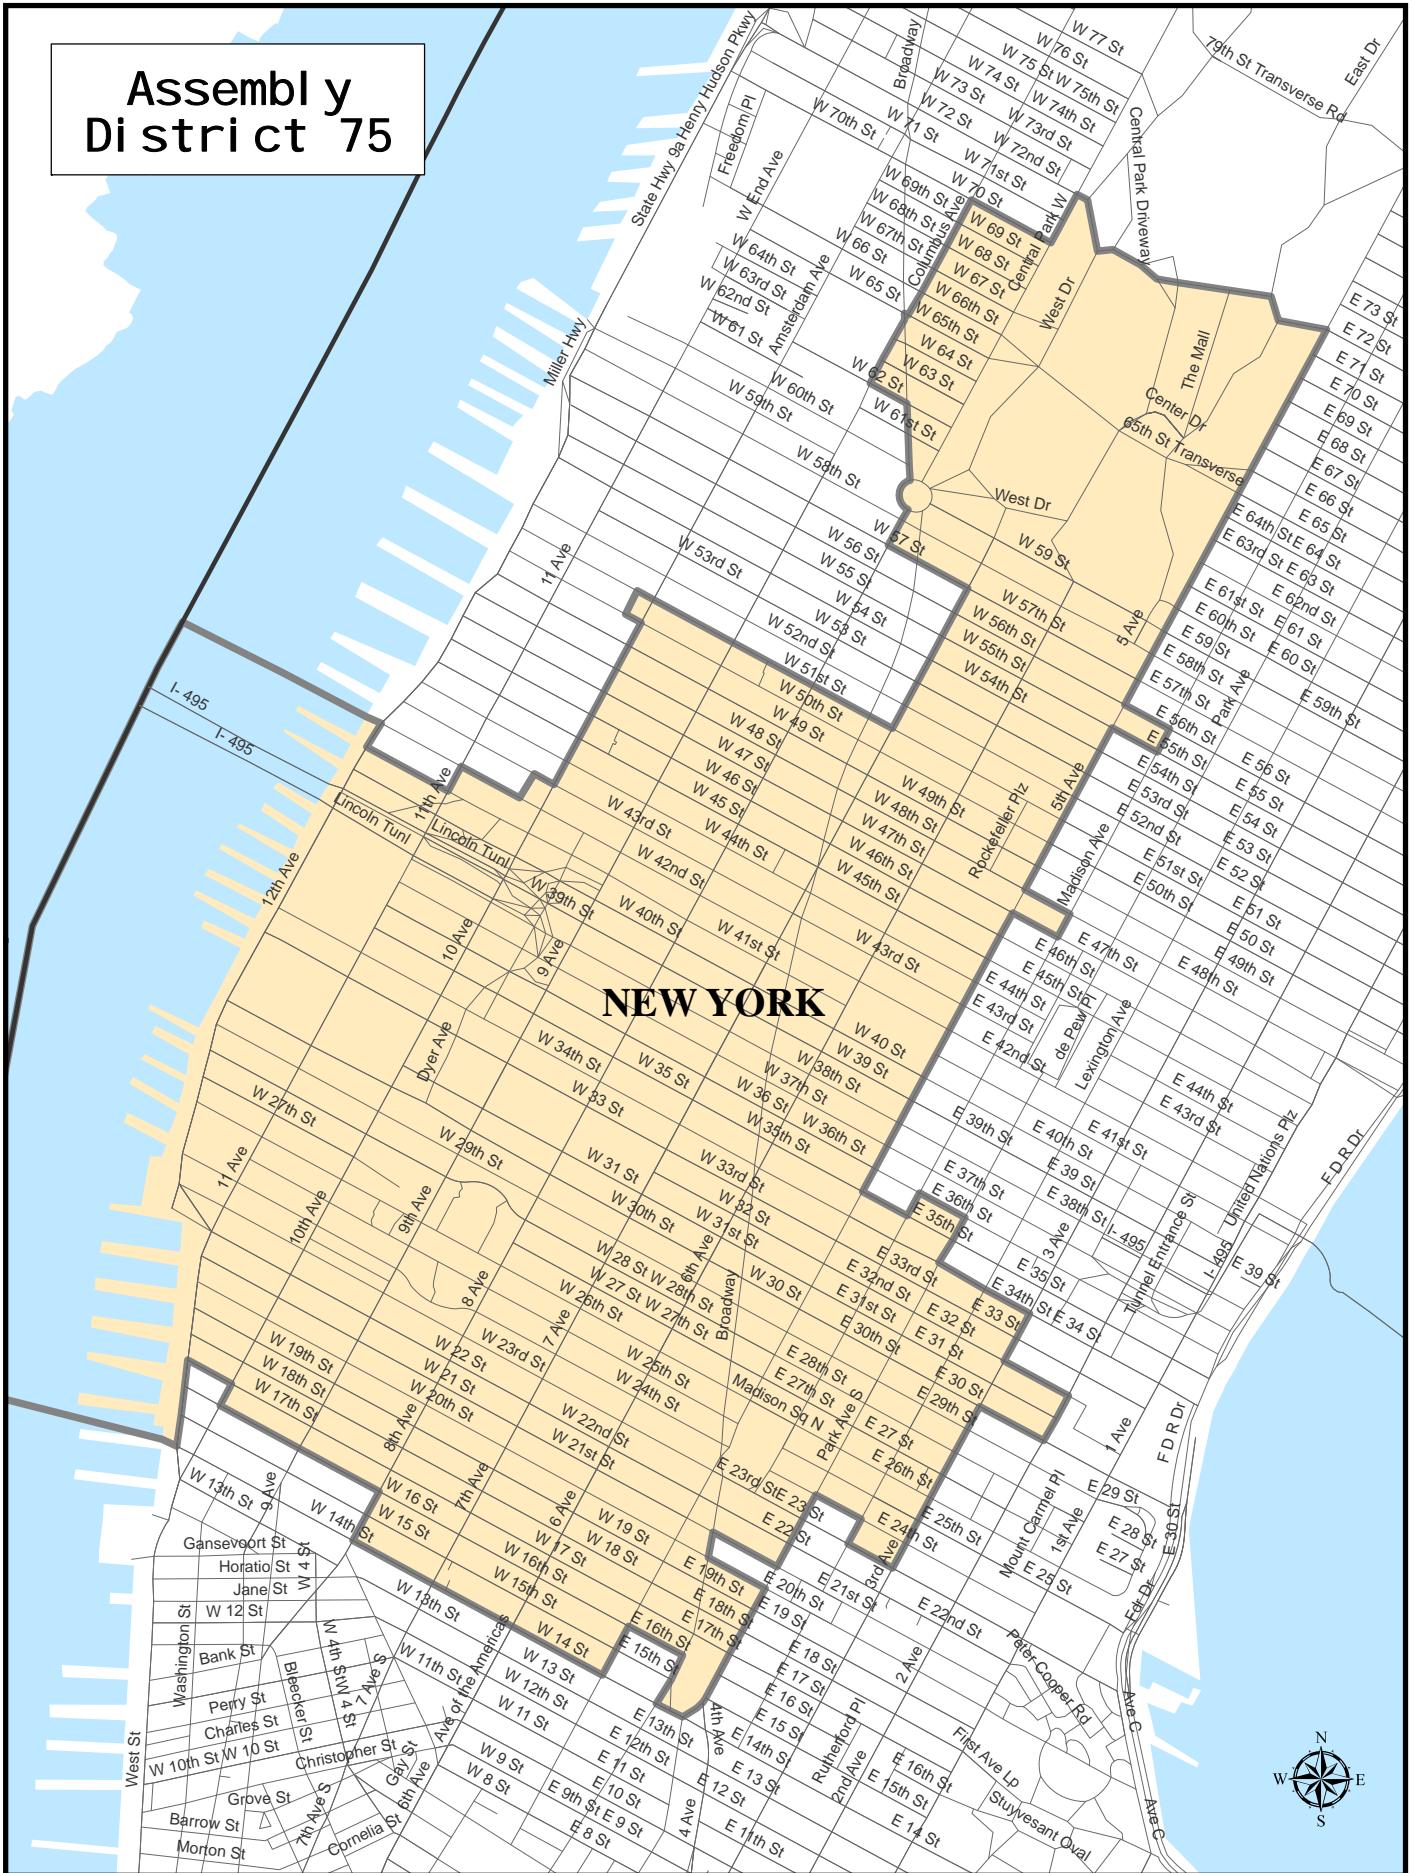

Assembly District 75

NEW YORK

Assembly District 75

Adjusted Total Population : 132,619
Deviation : 3,530
Deviation Percentage : 2.73

	NH White	NH Black	Hispanic	NH Asian	NH Amlnd	NH Hwn	NH Multi	NH Other	Unknown
Total	87,223	6,752	17,331	17,684	179	49	2,918	482	1
% of Total	65.77	5.09	13.07	13.33	0.13	0.04	2.20	0.36	0.00
Total 18+	81,471	6,053	14,926	16,588	160	46	2,204	401	1
% of 18+	66.86	4.97	12.25	13.61	0.13	0.04	1.81	0.33	0.00