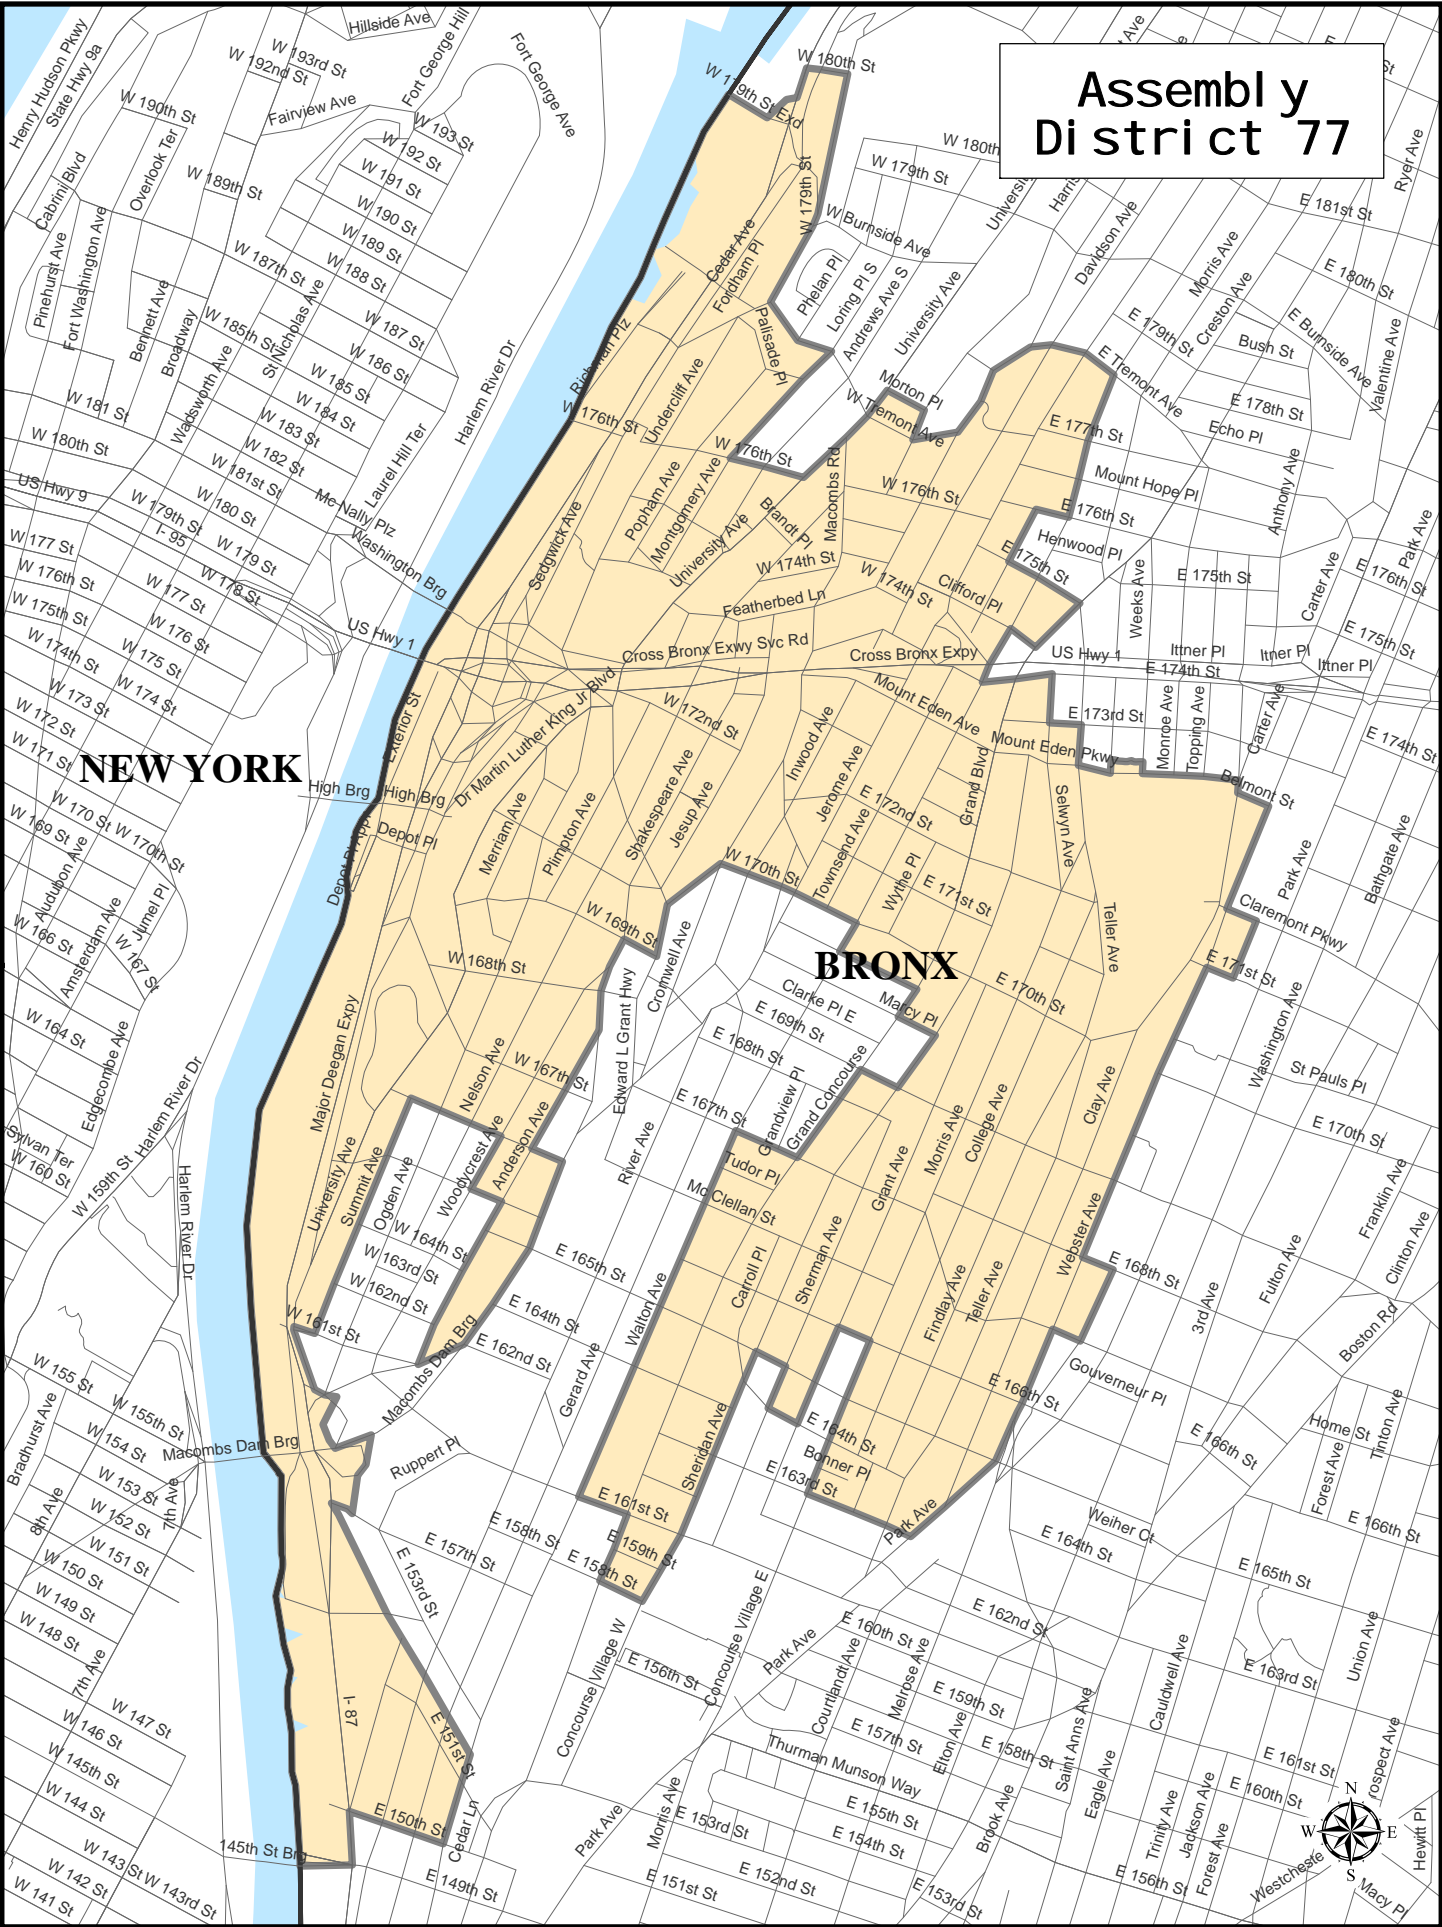

Assembly District 77

NEW YORK

BRONX

Assembly District 77

Adjusted Total Population : 126,423
Deviation : -2,666
Deviation Percentage : -2.07

	NH White	NH Black	Hispanic	NH Asian	NH Amlnd	NH Hwn	NH Multi	NH Other	Unknown
Total	1,906	44,665	76,689	1,362	270	19	1,046	463	3
% of Total	1.51	35.33	60.66	1.08	0.21	0.02	0.83	0.37	0.00
Total 18+	1,483	32,414	53,170	1,046	188	19	731	327	3
% of 18+	1.66	36.26	59.49	1.17	0.21	0.02	0.82	0.37	0.00