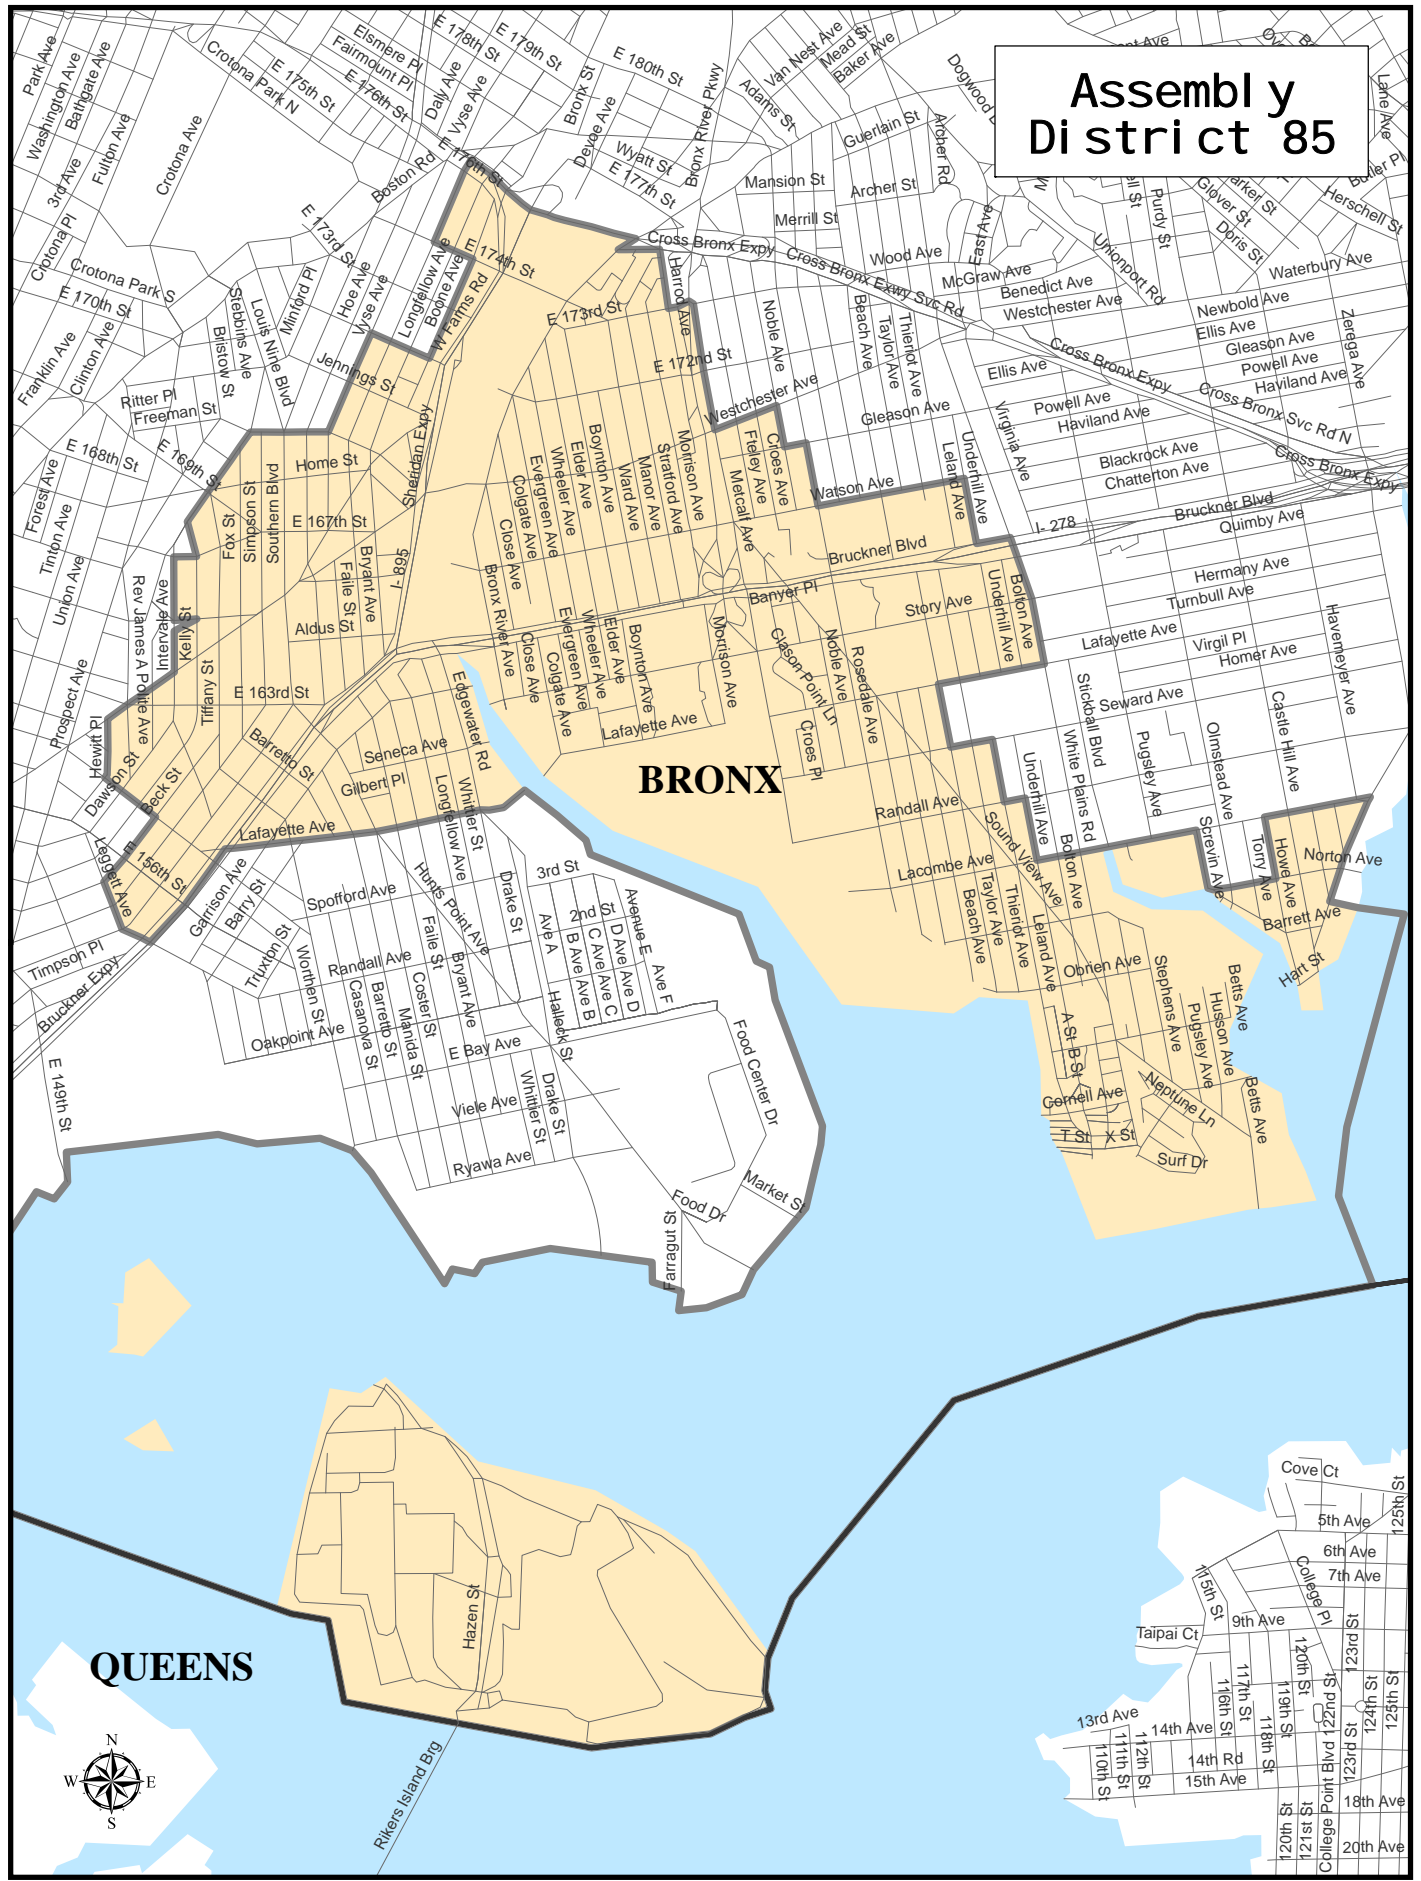

Assembly District 85

BRONX

QUEENS

Assembly District 85

Adjusted Total Population : 126,405
Deviation : -2,684
Deviation Percentage : -2.08

	NH White	NH Black	Hispanic	NH Asian	NH Amlnd	NH Hwn	NH Multi	NH Other	Unknown
Total	2,340	39,288	80,919	1,267	365	62	1,104	1,057	3
% of Total	1.85	31.08	64.02	1.00	0.29	0.05	0.87	0.84	0.00
Total 18+	1,942	29,950	58,129	1,010	232	52	784	807	3
% of 18+	2.09	32.24	62.57	1.09	0.25	0.06	0.84	0.87	0.00

Department Of Justice									
	NH White	NH Black	Hispanic	NH Asian	NH Amlnd	NH Hwn	NH Multi	NH Other	Unknown
Total	2,340	39,514	80,919	1,317	385	71	764	1,092	3
% of Total	1.85	31.26	64.02	1.04	0.30	0.06	0.60	0.86	0.00
Total 18+	1,942	30,092	58,129	1,048	244	59	566	826	3
% of 18+	2.09	32.39	62.57	1.13	0.26	0.06	0.61	0.89	0.00