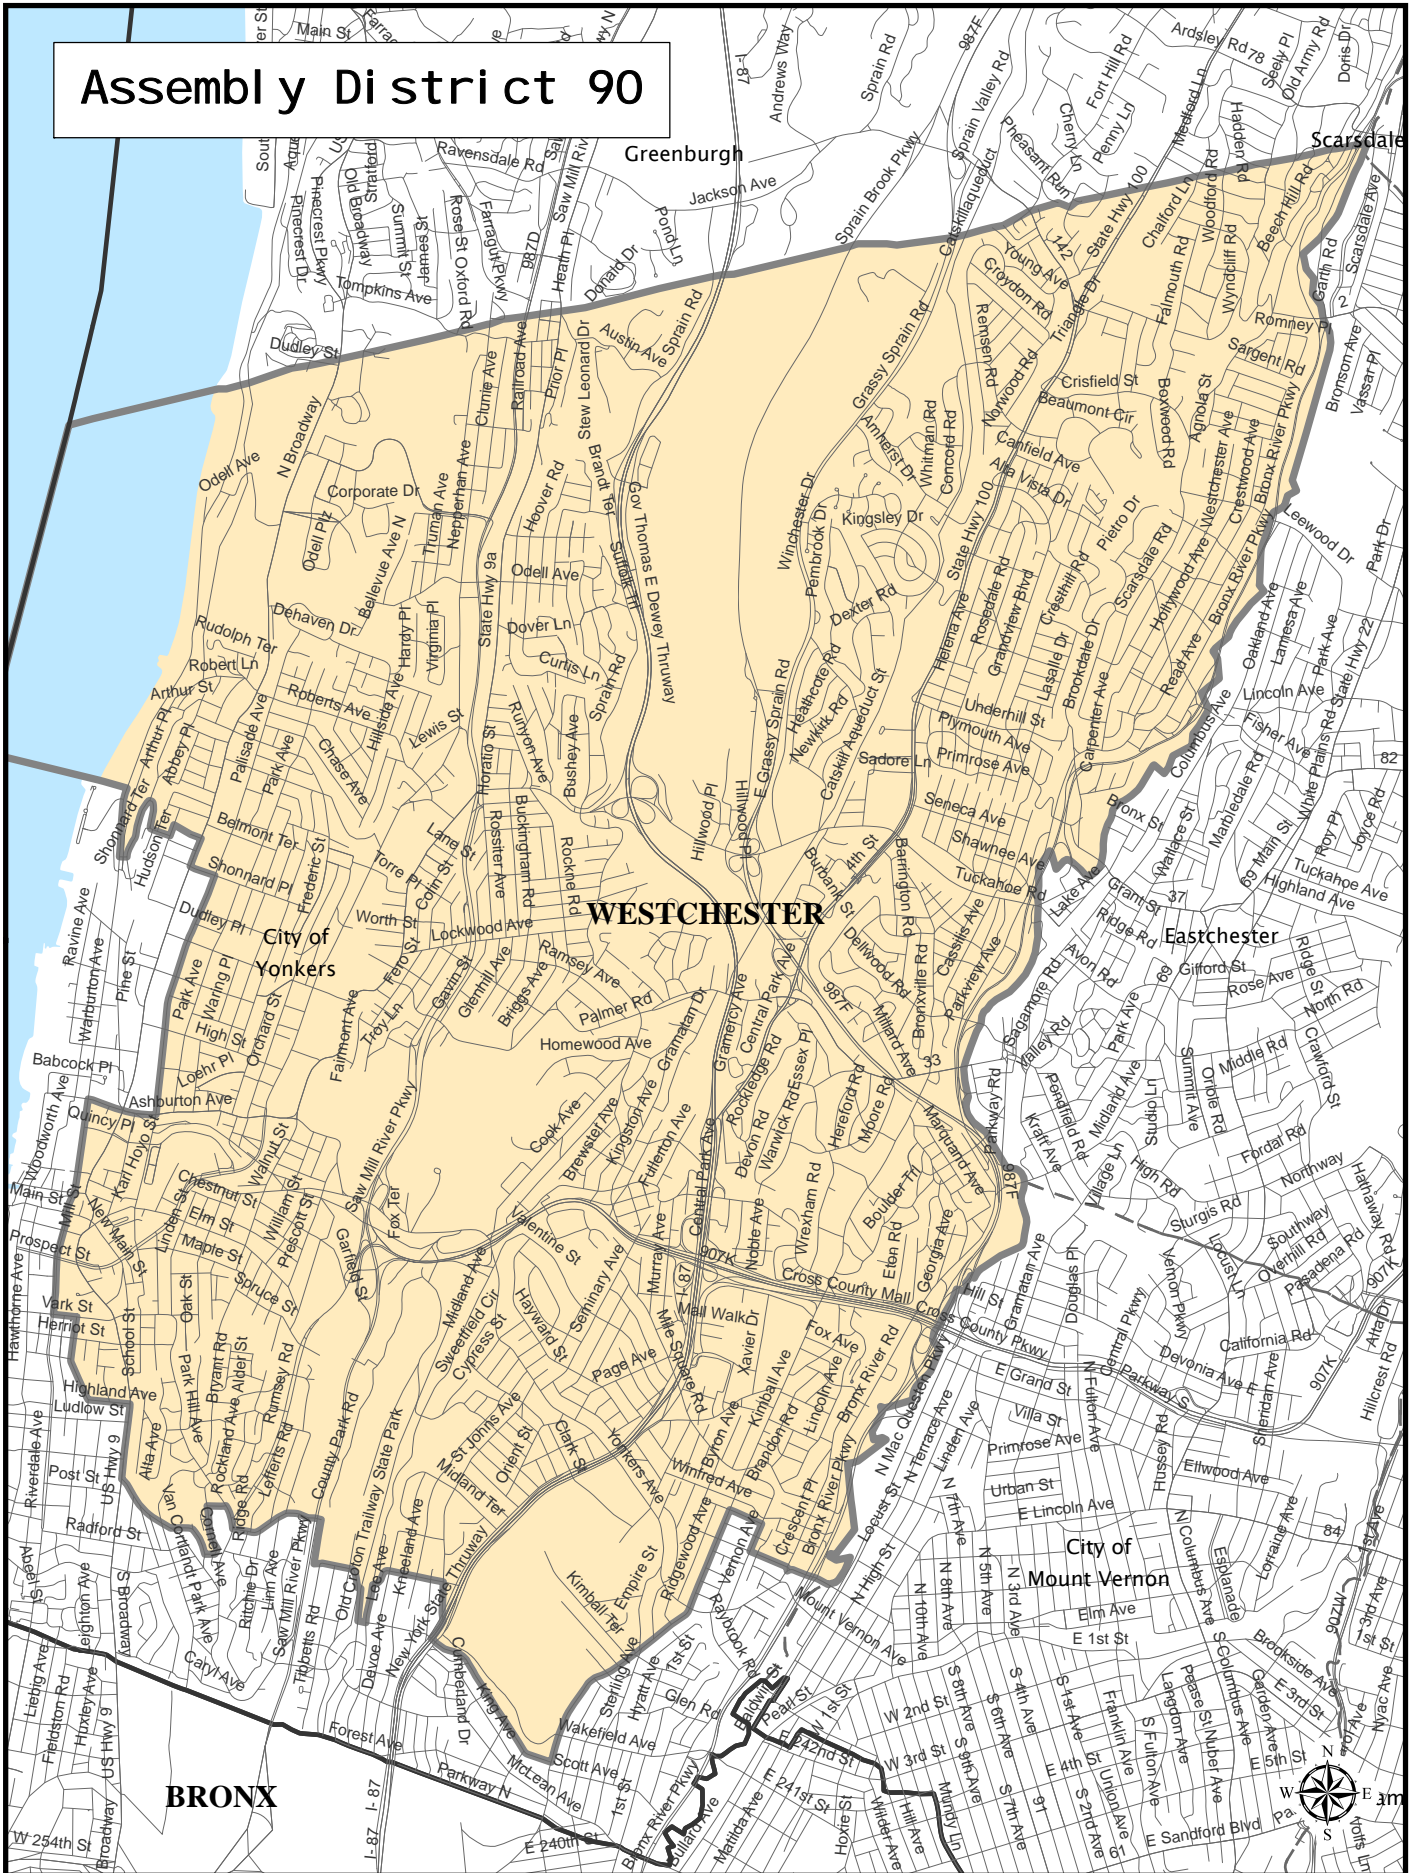

Assembly District 90

Assembly District 90

Adjusted Total Population : 132,022
Deviation : 2,933
Deviation Percentage : 2.27

	NH White	NH Black	Hispanic	NH Asian	NH Amlnd	NH Hwn	NH Multi	NH Other	Unknown
Total	62,910	16,710	41,149	8,463	239	43	2,021	486	1
% of Total	47.65	12.66	31.17	6.41	0.18	0.03	1.53	0.37	0.00
Total 18+	53,684	12,288	28,485	6,668	168	34	1,316	339	1
% of 18+	52.13	11.93	27.66	6.47	0.16	0.03	1.28	0.33	0.00