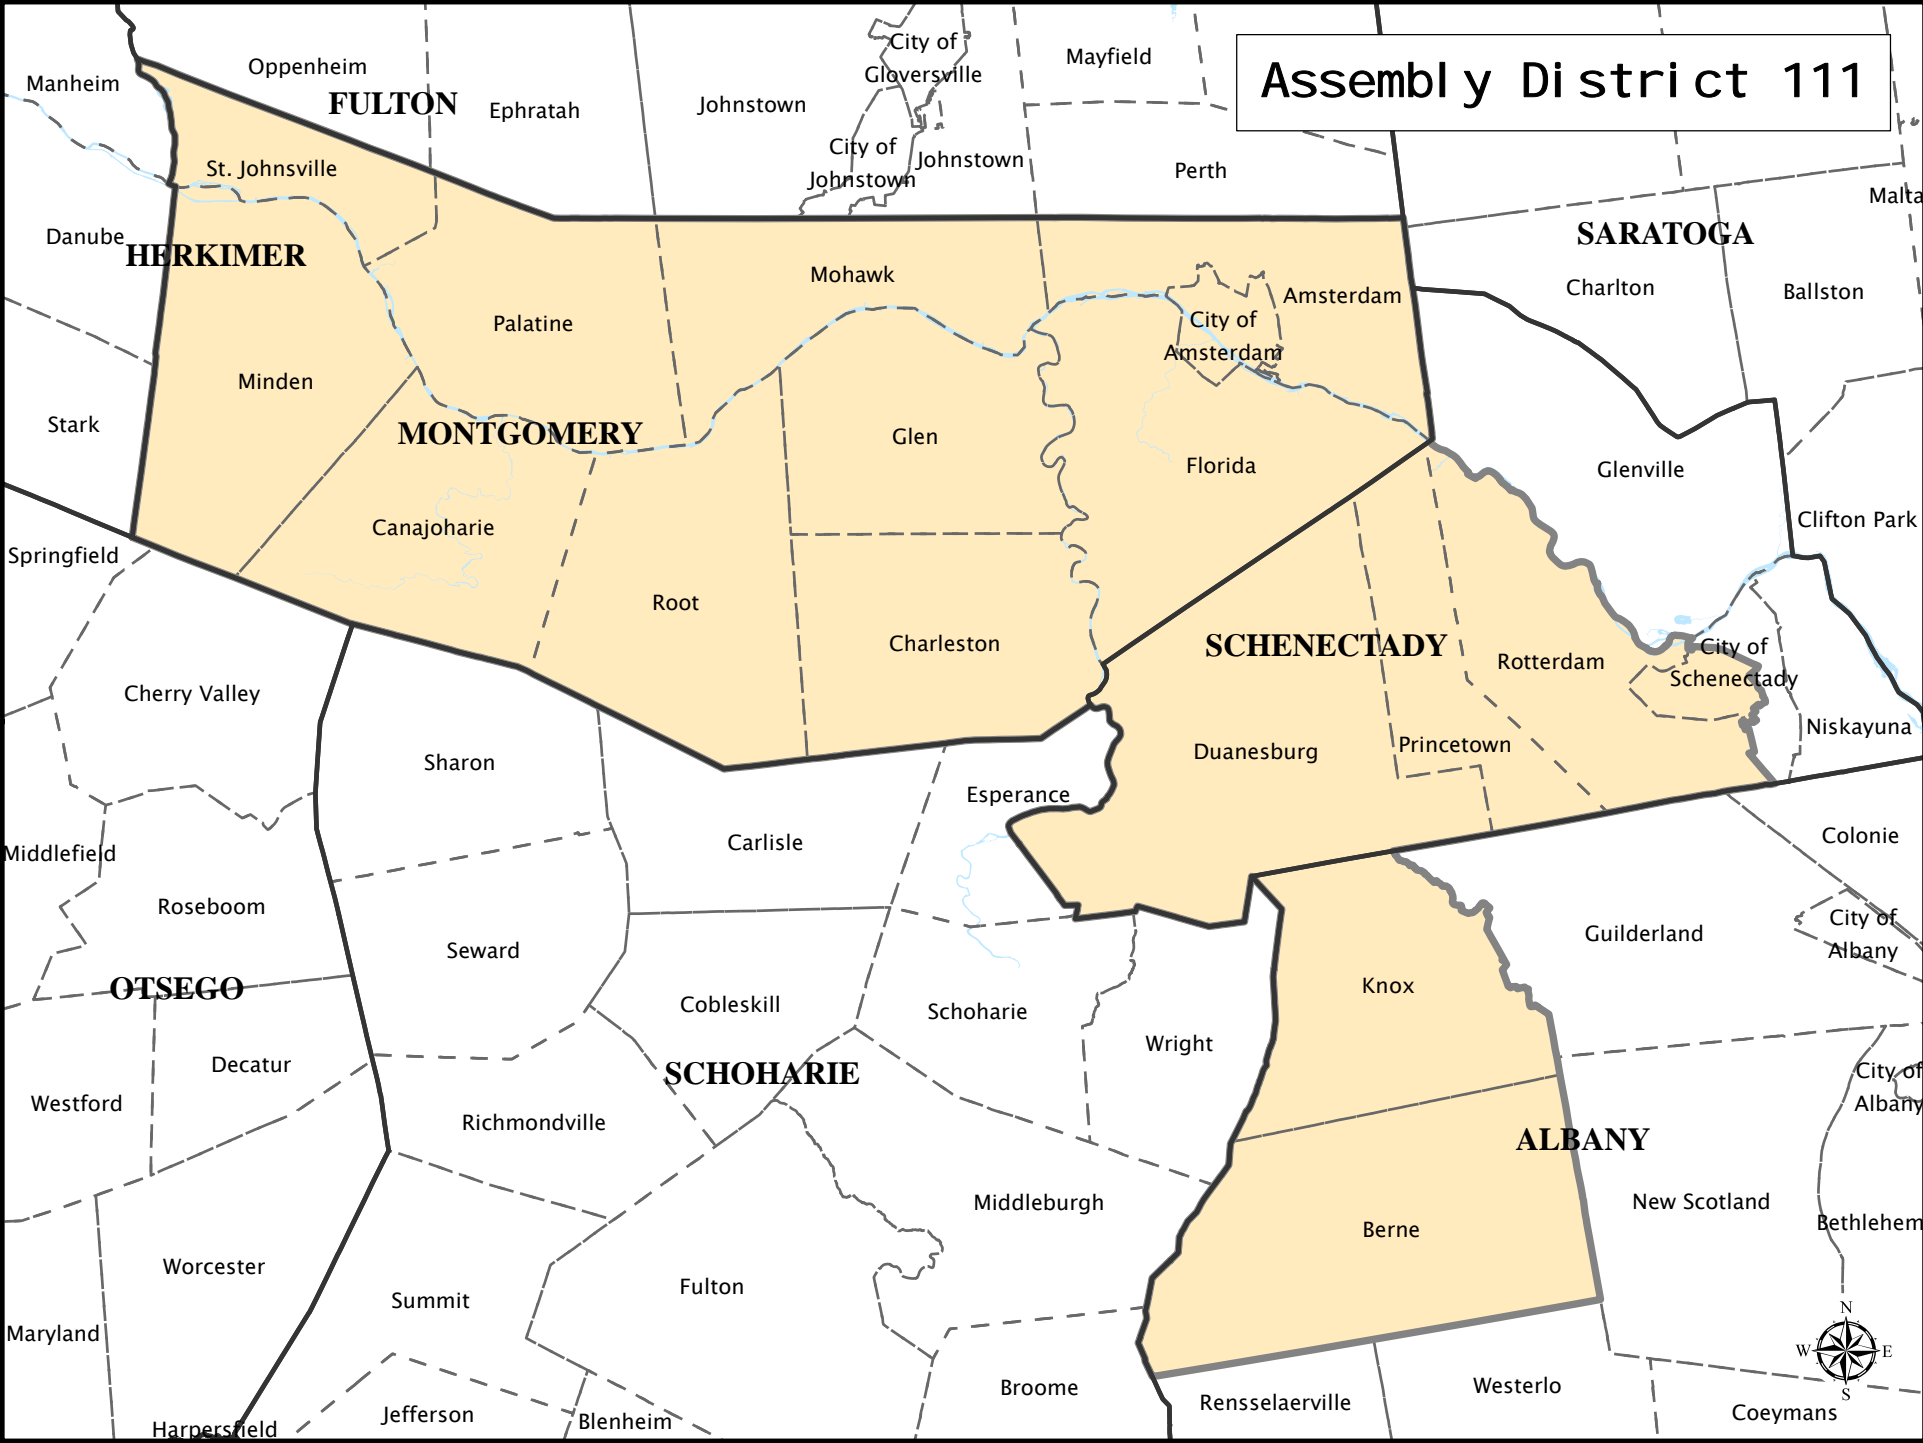

Assembly District 111

Assembly District 111

Adjusted Total Population : 131,715
Deviation : 2,626
Deviation Percentage : 2.03

	NH White	NH Black	Hispanic	NH Asian	NH Amlnd	NH Hwn	NH Multi	NH Other	Unknown
Total	101,352	10,428	11,446	2,109	445	66	3,614	2,250	5
% of Total	76.95	7.92	8.69	1.60	0.34	0.05	2.74	1.71	0.00
Total 18+	81,245	7,097	6,883	1,525	310	43	1,794	1,489	5
% of 18+	80.93	7.07	6.86	1.52	0.31	0.04	1.79	1.48	0.00

Department Of Justice									
	NH White	NH Black	Hispanic	NH Asian	NH Amlnd	NH Hwn	NH Multi	NH Other	Unknown
Total	101,352	11,942	11,446	2,512	878	77	1,167	2,336	5
% of Total	76.95	9.07	8.69	1.91	0.67	0.06	0.89	1.77	0.00
Total 18+	81,245	7,528	6,883	1,770	650	51	715	1,544	5
% of 18+	80.93	7.50	6.86	1.76	0.65	0.05	0.71	1.54	0.00