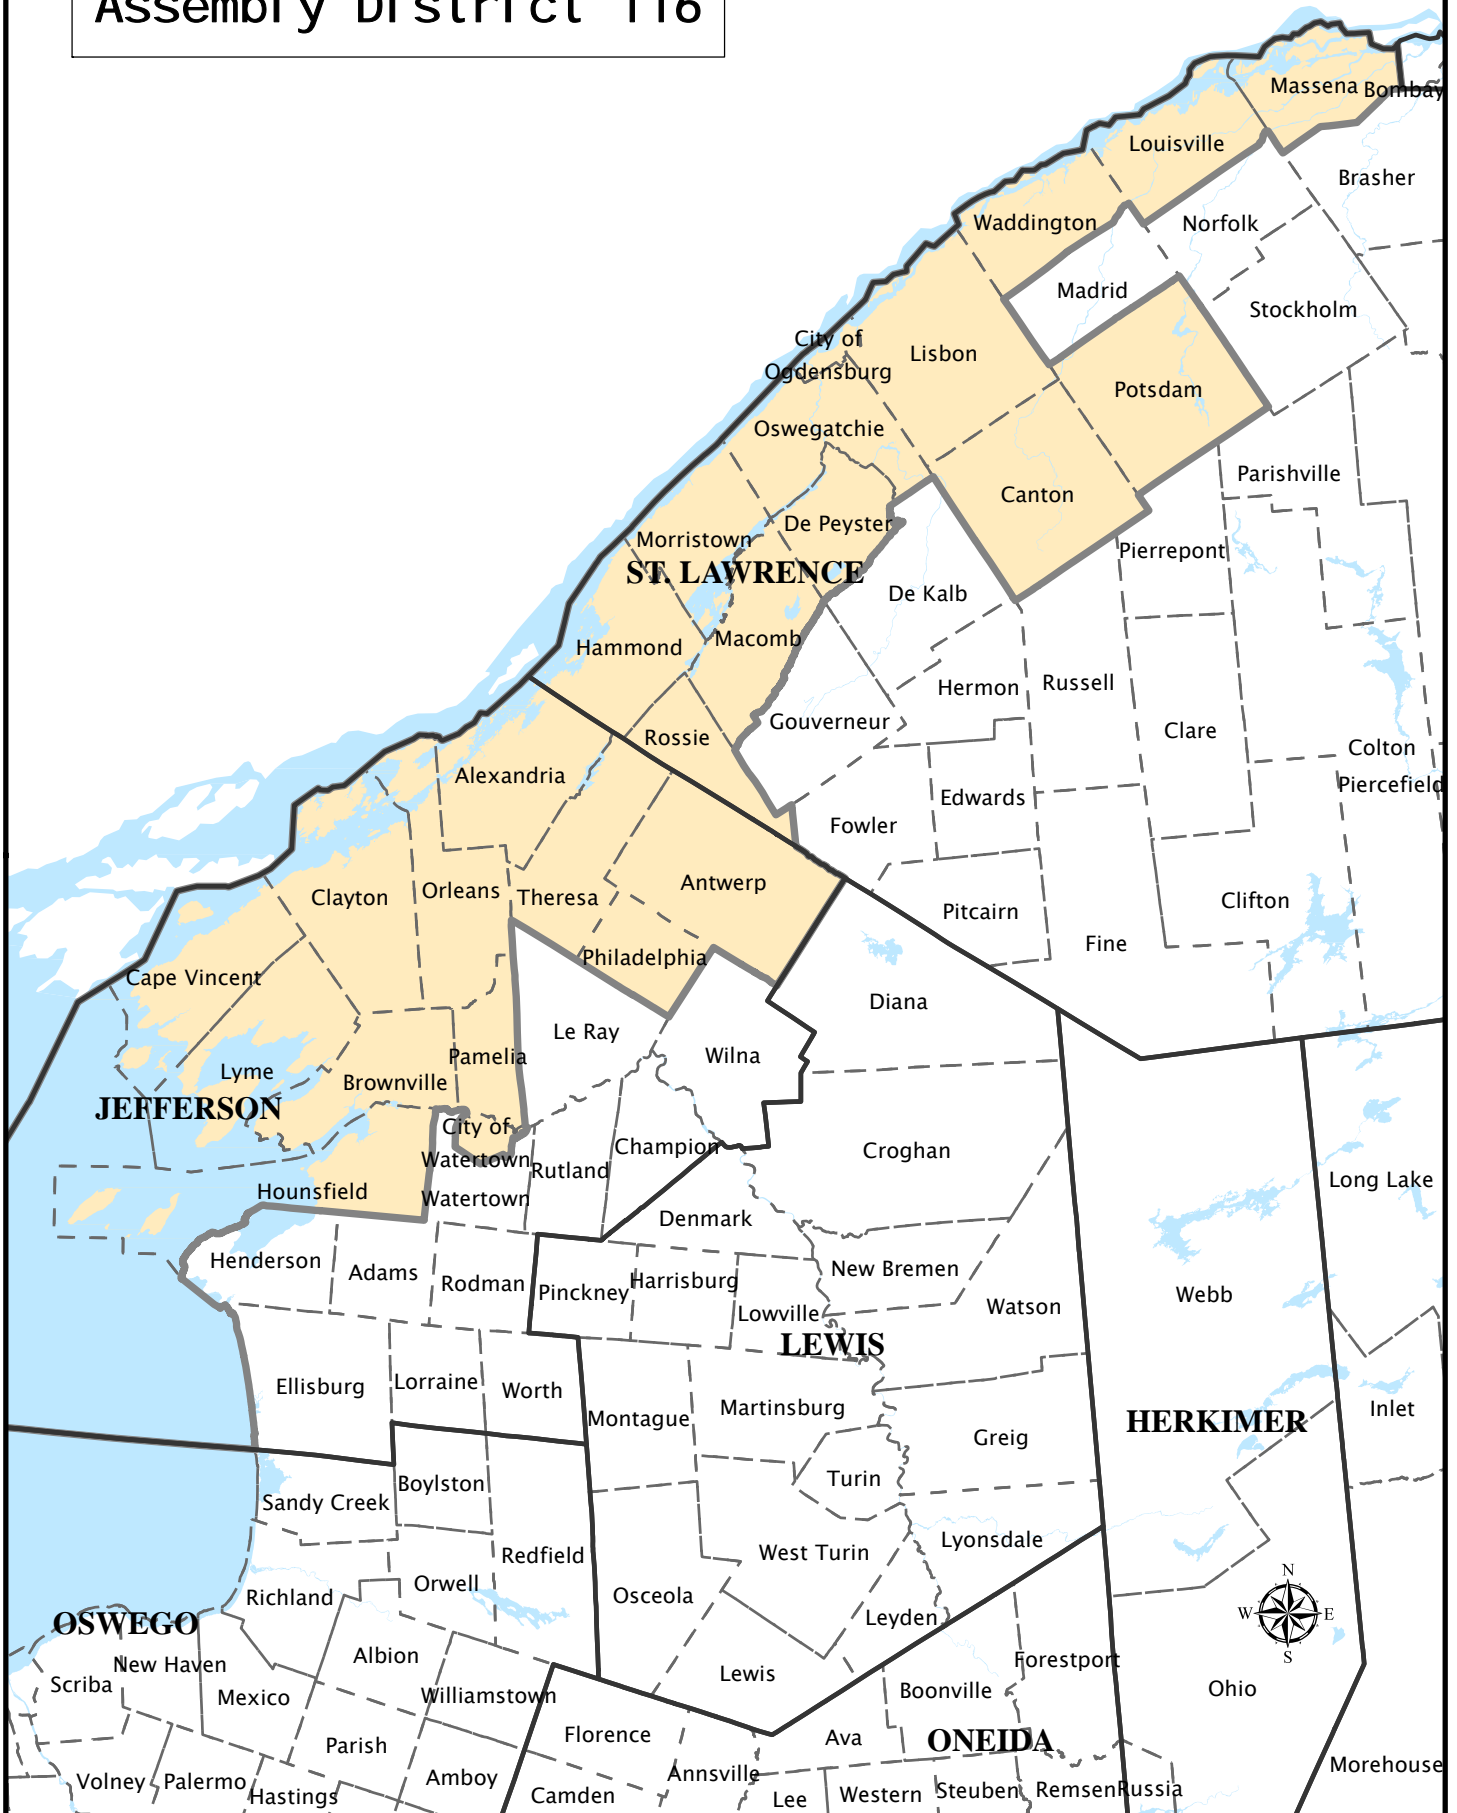

Assembly District 116

Assembly District 116

Adjusted Total Population : 132,629
Deviation : 3,540
Deviation Percentage : 2.74

	NH White	NH Black	Hispanic	NH Asian	NH Amlnd	NH Hwn	NH Multi	NH Other	Unknown
Total	121,323	2,843	3,340	1,599	1,048	91	2,267	129	-11
% of Total	91.48	2.14	2.52	1.21	0.79	0.07	1.71	0.10	-0.01
Total 18+	95,658	2,042	2,089	1,334	810	56	1,062	87	-11
% of 18+	92.76	1.98	2.03	1.29	0.79	0.05	1.03	0.08	-0.01

Department Of Justice									
	NH White	NH Black	Hispanic	NH Asian	NH Amlnd	NH Hwn	NH Multi	NH Other	Unknown
Total	121,323	3,662	3,340	1,986	1,751	132	275	171	-11
% of Total	91.48	2.76	2.52	1.50	1.32	0.10	0.21	0.13	-0.01
Total 18+	95,658	2,244	2,089	1,524	1,281	82	145	115	-11
% of 18+	92.76	2.18	2.03	1.48	1.24	0.08	0.14	0.11	-0.01