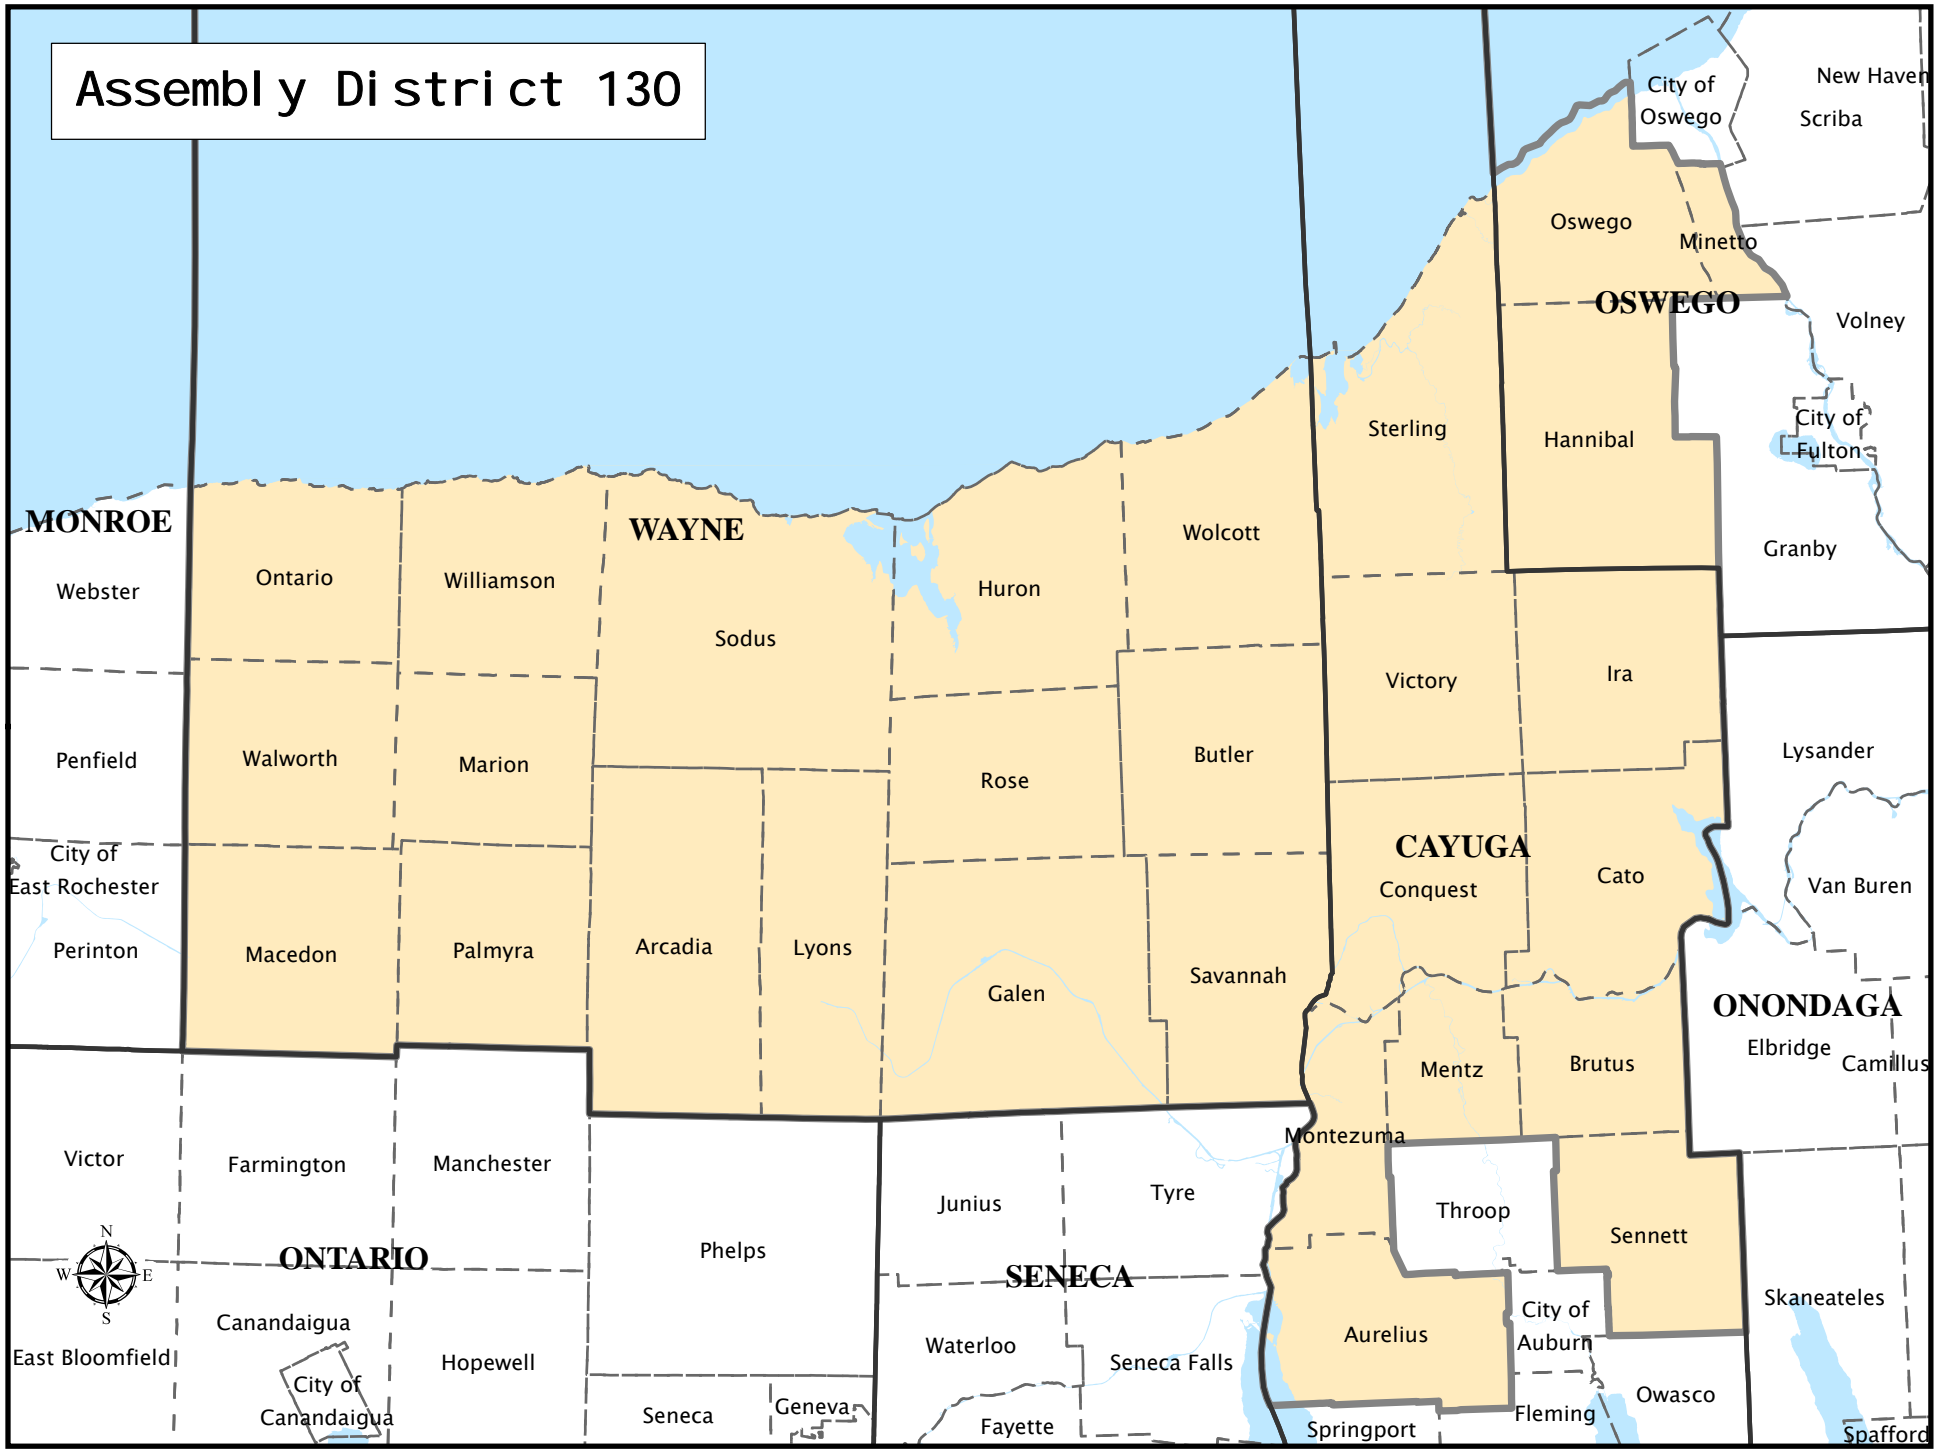

# Assembly District 130

**Assembly District 130**

**Adjusted Total Population :** 134,062  
**Deviation :** 4,973  
**Deviation Percentage :** 3.85

	NH White	NH Black	Hispanic	NH Asian	NH Amlnd	NH Hwn	NH Multi	NH Other	Unknown
<b>Total</b>	123,678	3,101	4,138	754	330	38	1,933	90	0
<b>% of Total</b>	92.25	2.31	3.09	0.56	0.25	0.03	1.44	0.07	0.00
<b>Total 18+</b>	96,610	2,281	2,562	572	264	24	874	46	0
<b>% of 18+</b>	93.58	2.21	2.48	0.55	0.26	0.02	0.85	0.04	0.00

<b>Department Of Justice</b>									
	NH White	NH Black	Hispanic	NH Asian	NH Amlnd	NH Hwn	NH Multi	NH Other	Unknown
<b>Total</b>	123,678	3,990	4,138	1,019	887	60	164	126	0
<b>% of Total</b>	92.25	2.98	3.09	0.76	0.66	0.04	0.12	0.09	0.00
<b>Total 18+</b>	96,610	2,495	2,562	679	674	38	100	75	0
<b>% of 18+</b>	93.58	2.42	2.48	0.66	0.65	0.04	0.10	0.07	0.00