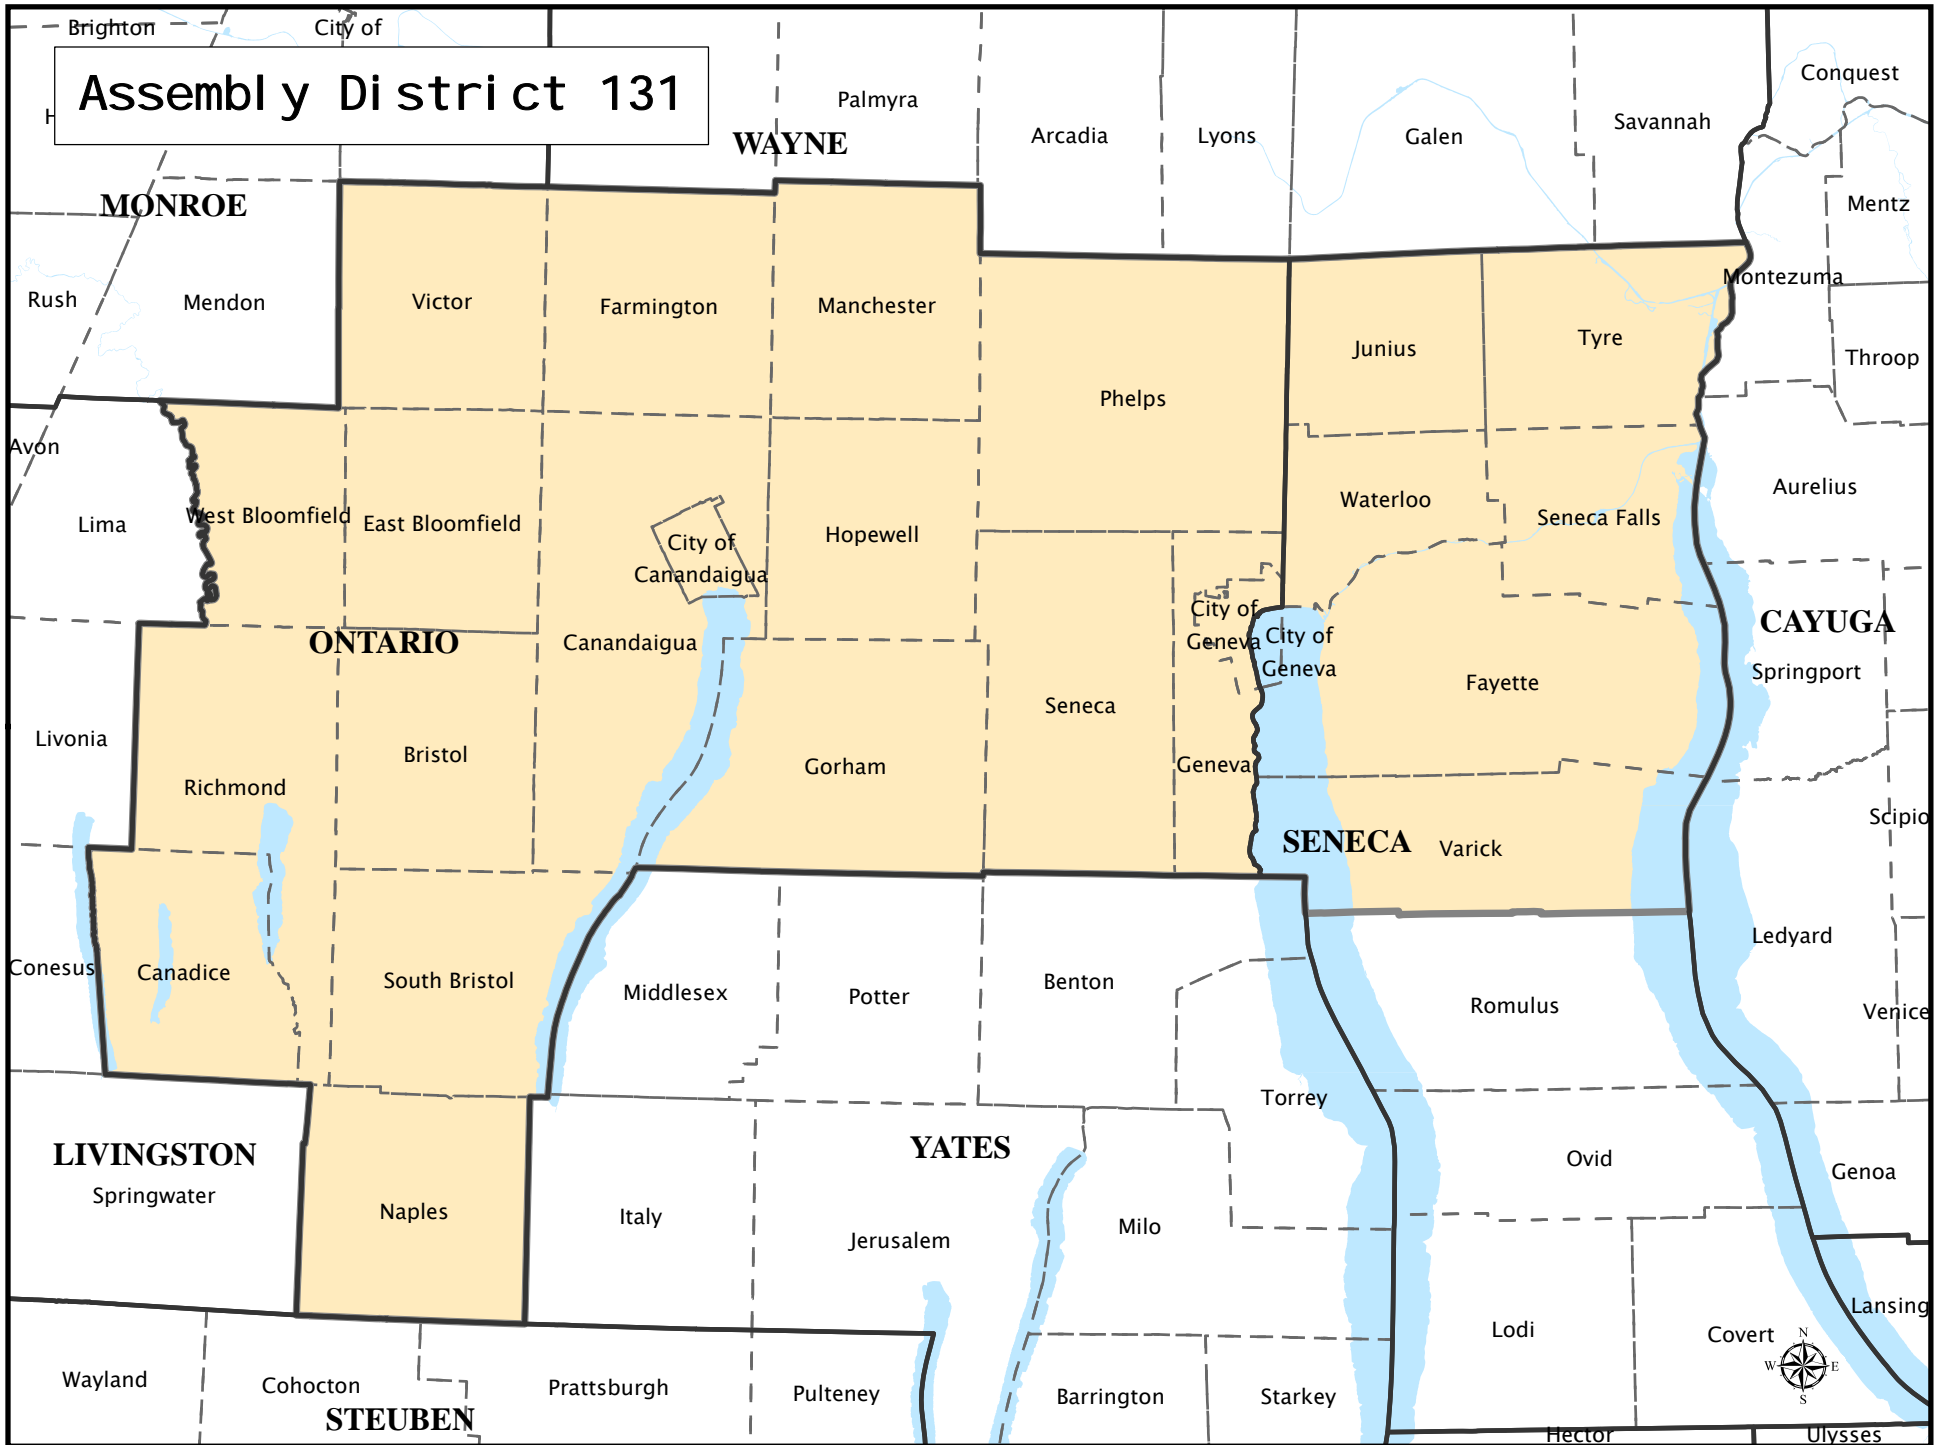

Assembly District 131

Assembly District 131

Adjusted Total Population : 133,214
Deviation : 4,125
Deviation Percentage : 3.20

	NH White	NH Black	Hispanic	NH Asian	NH Amlnd	NH Hwn	NH Multi	NH Other	Unknown
Total	122,907	2,607	4,198	1,310	306	17	1,781	88	0
% of Total	92.26	1.96	3.15	0.98	0.23	0.01	1.34	0.07	0.00
Total 18+	96,891	1,838	2,582	946	233	15	802	44	0
% of 18+	93.75	1.78	2.50	0.92	0.23	0.01	0.78	0.04	0.00

Department Of Justice									
	NH White	NH Black	Hispanic	NH Asian	NH Amlnd	NH Hwn	NH Multi	NH Other	Unknown
Total	122,907	3,391	4,198	1,618	747	38	208	107	0
% of Total	92.26	2.55	3.15	1.21	0.56	0.03	0.16	0.08	0.00
Total 18+	96,891	2,034	2,582	1,086	553	22	123	60	0
% of 18+	93.75	1.97	2.50	1.05	0.54	0.02	0.12	0.06	0.00