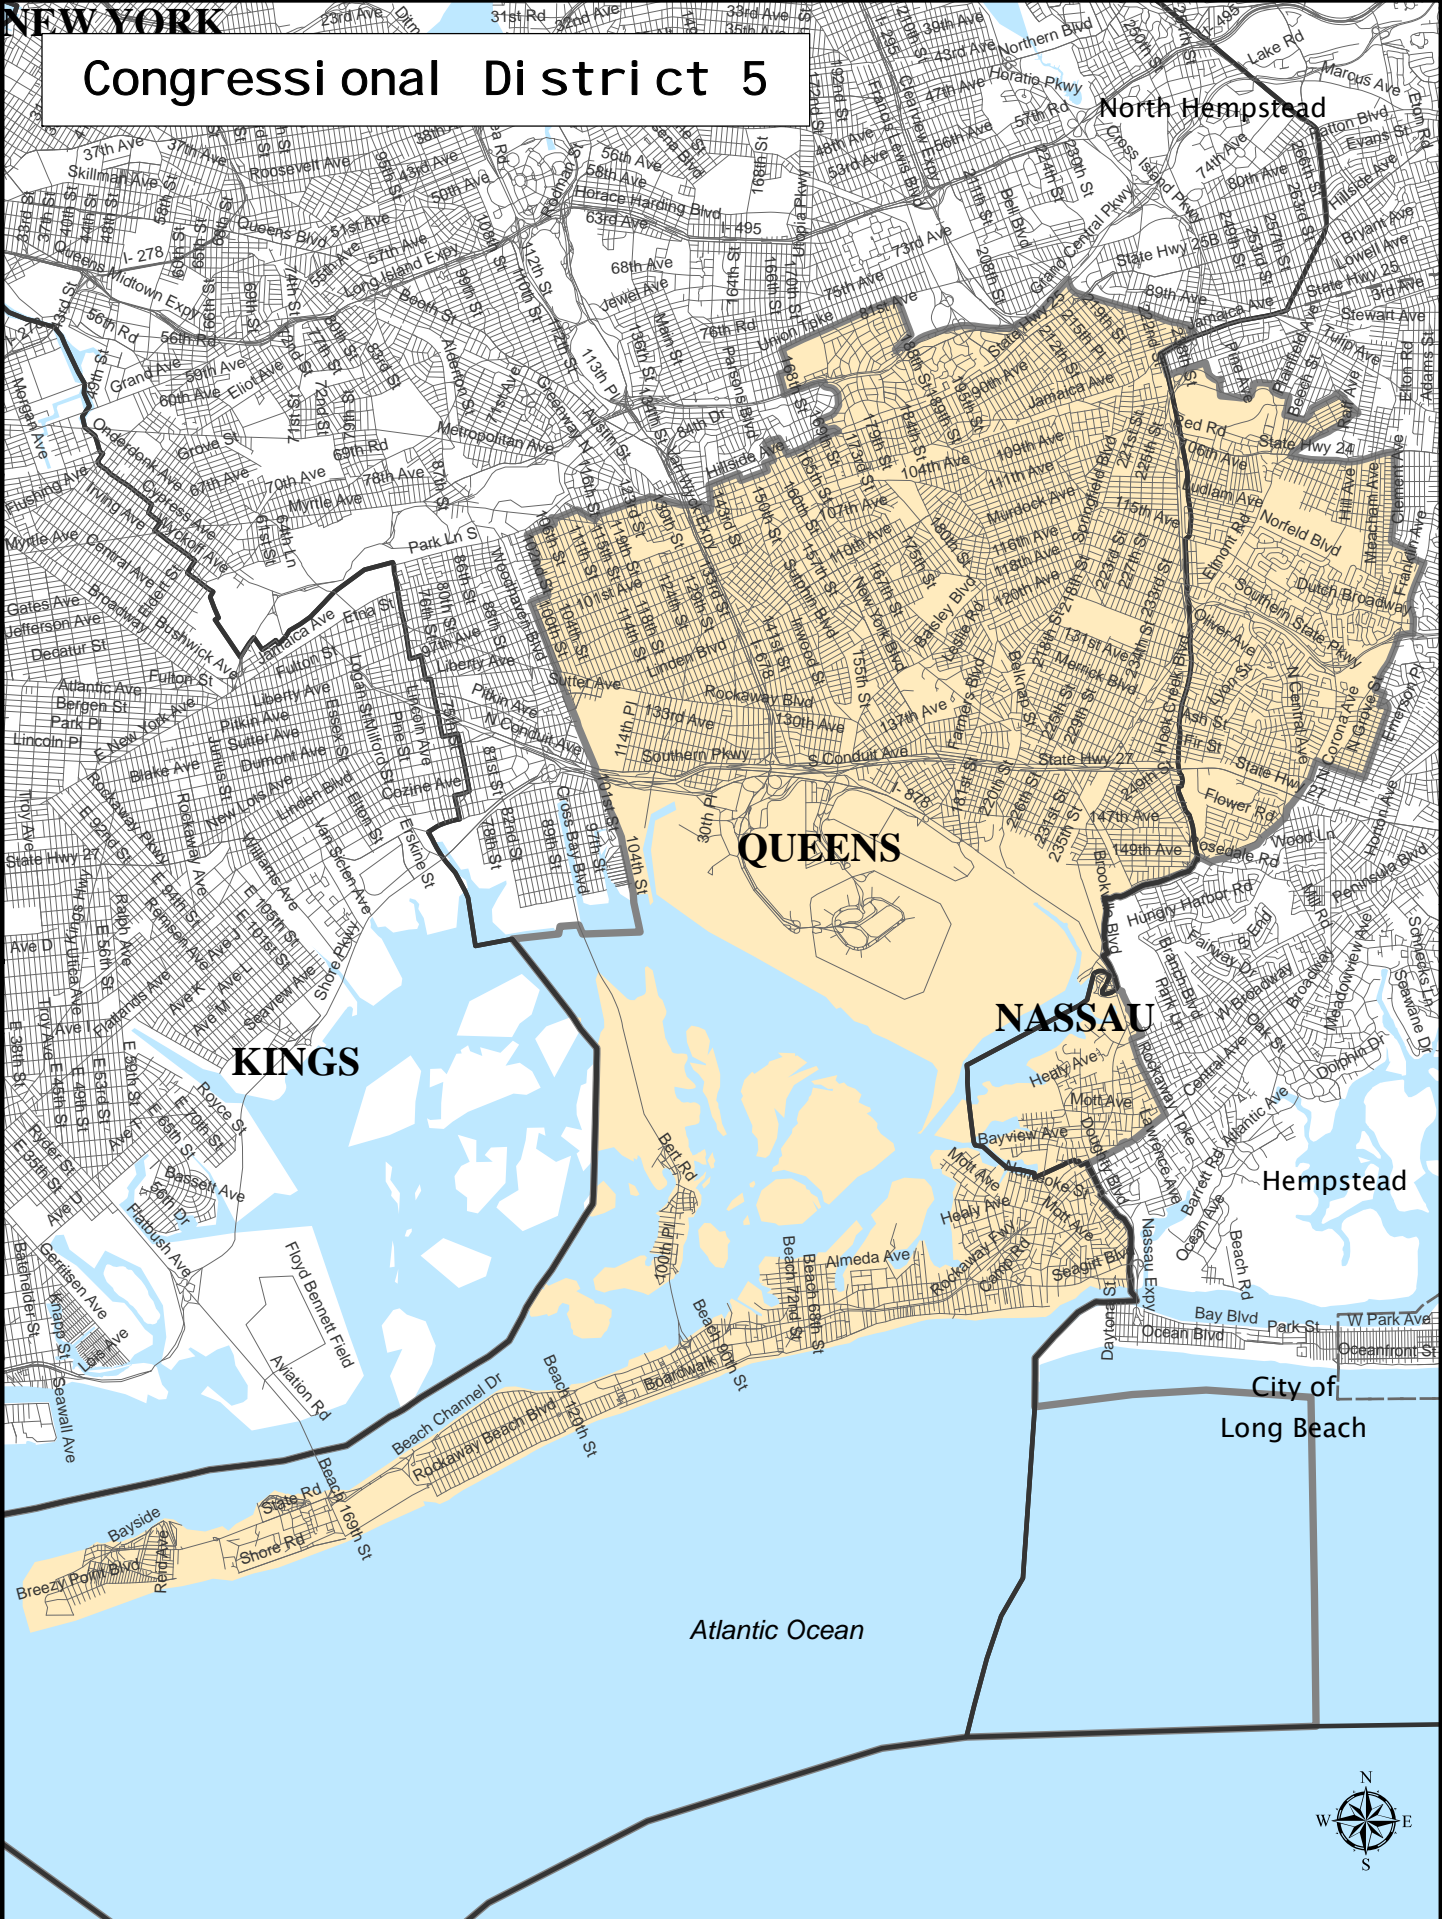

NEW YORK

Congressional District 5

North Hempstead

QUEENS

NASSAU

KINGS

Hempstead

City of Long Beach

Atlantic Ocean

Congressional District 5

Total Population : 717,708
Deviation : 1
Deviation Percentage : 0.00

	NH White	NH Black	Hispanic	NH Asian	NH Amlnd	NH Hwn	NH Multi	NH Other
Total	87,210	357,275	135,807	81,212	4,213	603	28,267	23,121
% of Total	12.15	49.78	18.92	11.32	0.59	0.08	3.94	3.22
Total 18+	72,407	271,135	98,048	62,255	2,589	435	21,339	17,111
% of 18+	13.28	49.72	17.98	11.42	0.47	0.08	3.91	3.14