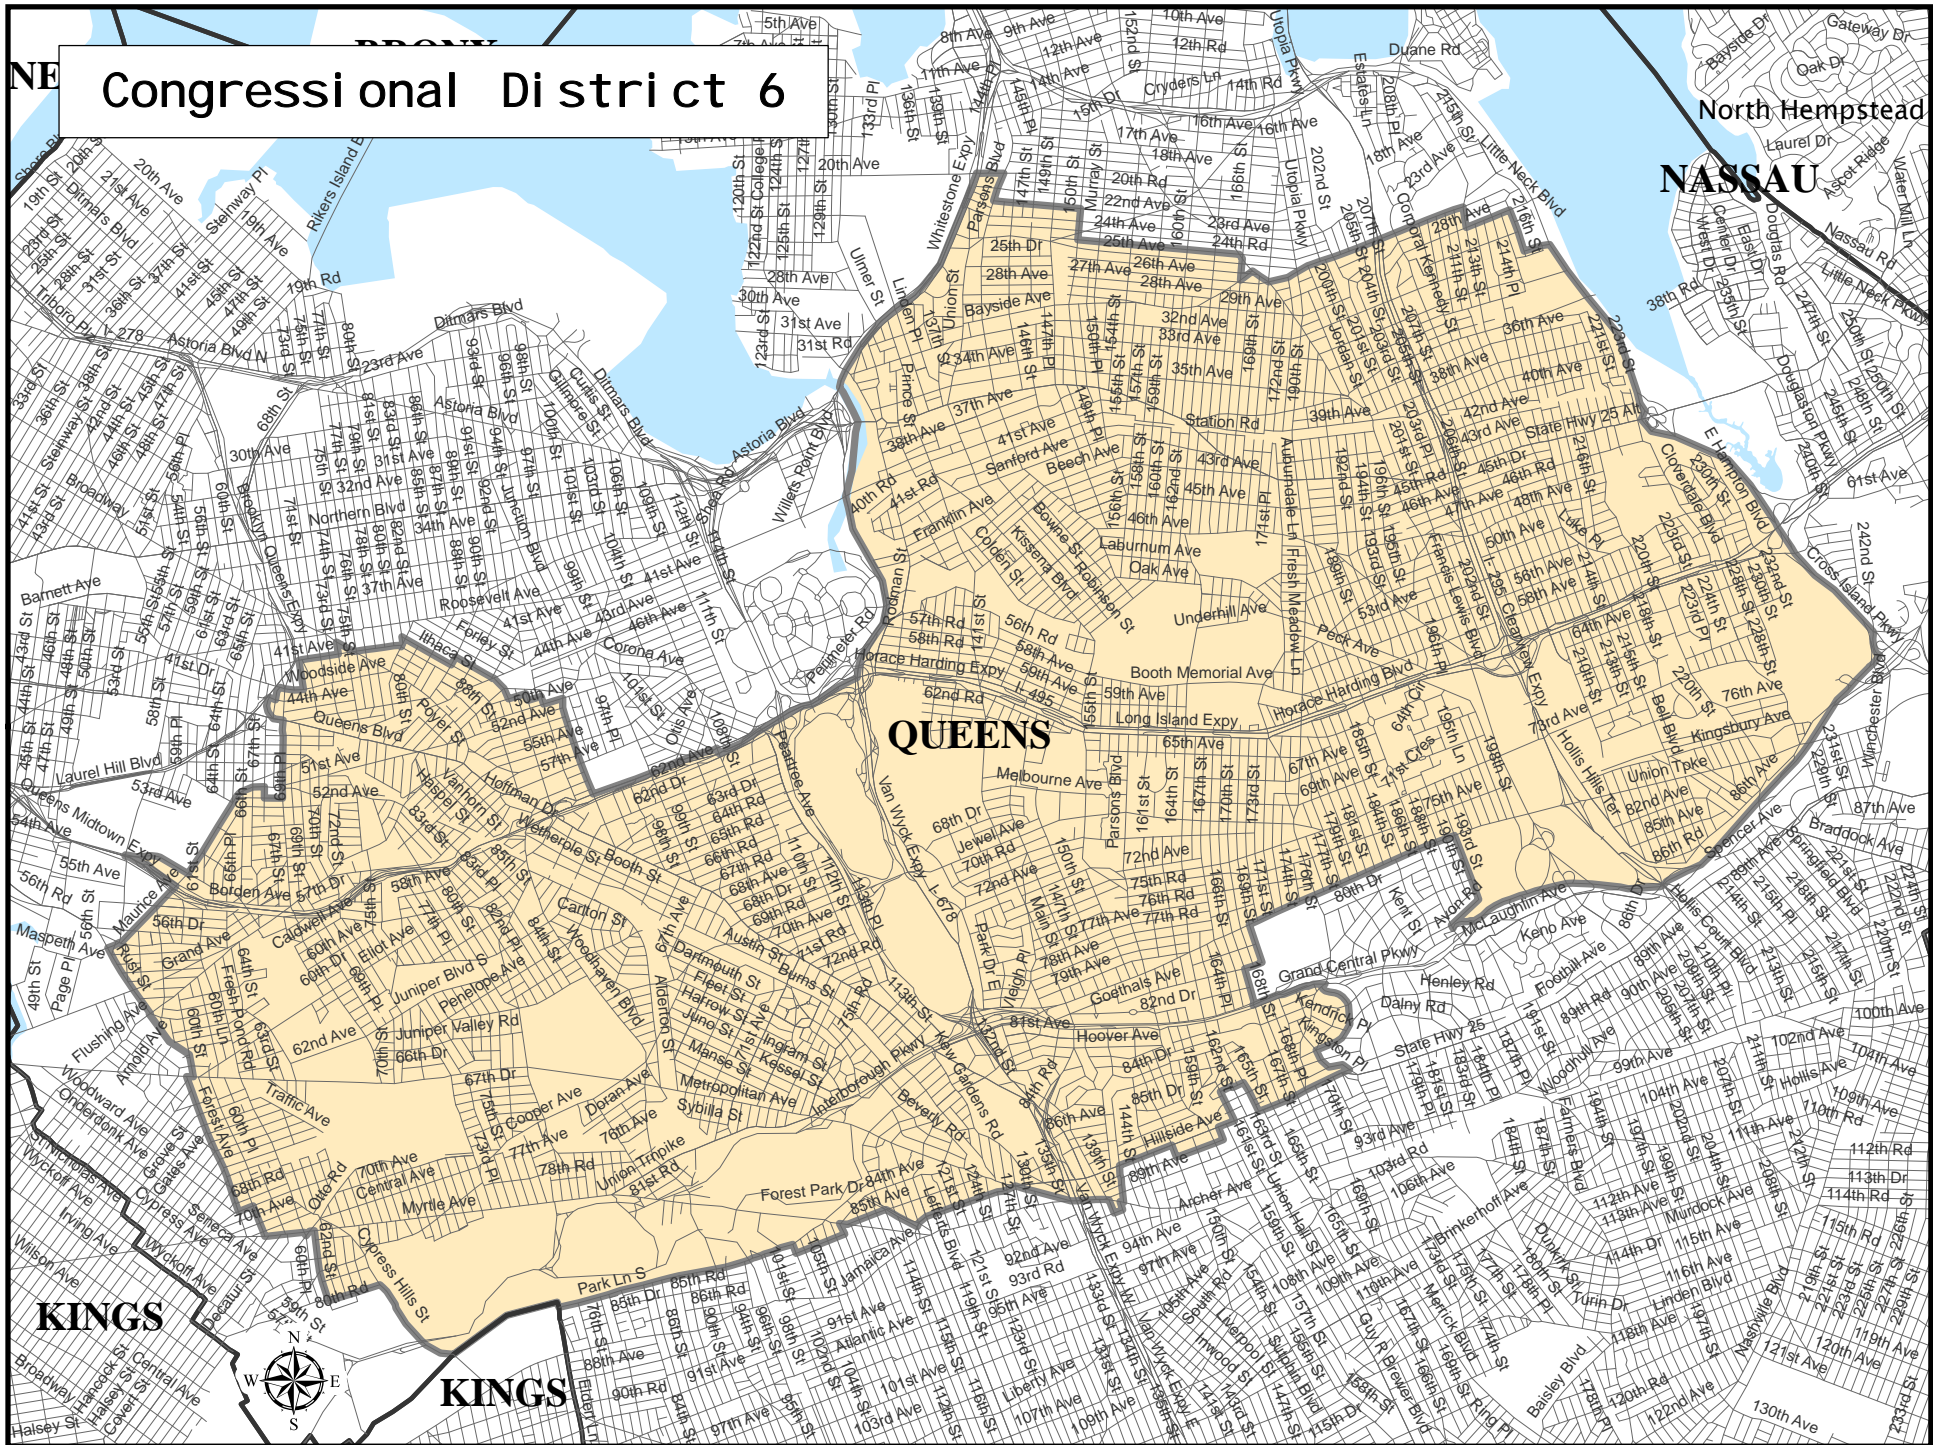

# Congressional District 6

North Hempstead  
**NASSAU**

**KINGS**

**KINGS**

**Congressional District**

**6**

**Total Population :** 717,707  
**Deviation :** 0  
**Deviation Percentage :** 0.00

	NH White	NH Black	Hispanic	NH Asian	NH Amlnd	NH Hwn	NH Multi	NH Other
<b>Total</b>	276,674	25,429	130,260	267,341	846	241	13,726	3,190
<b>% of Total</b>	38.55	3.54	18.15	37.25	0.12	0.03	1.91	0.44
<b>Total 18+</b>	233,637	21,058	99,854	218,206	516	210	9,581	2,270
<b>% of 18+</b>	39.92	3.60	17.06	37.28	0.09	0.04	1.64	0.39