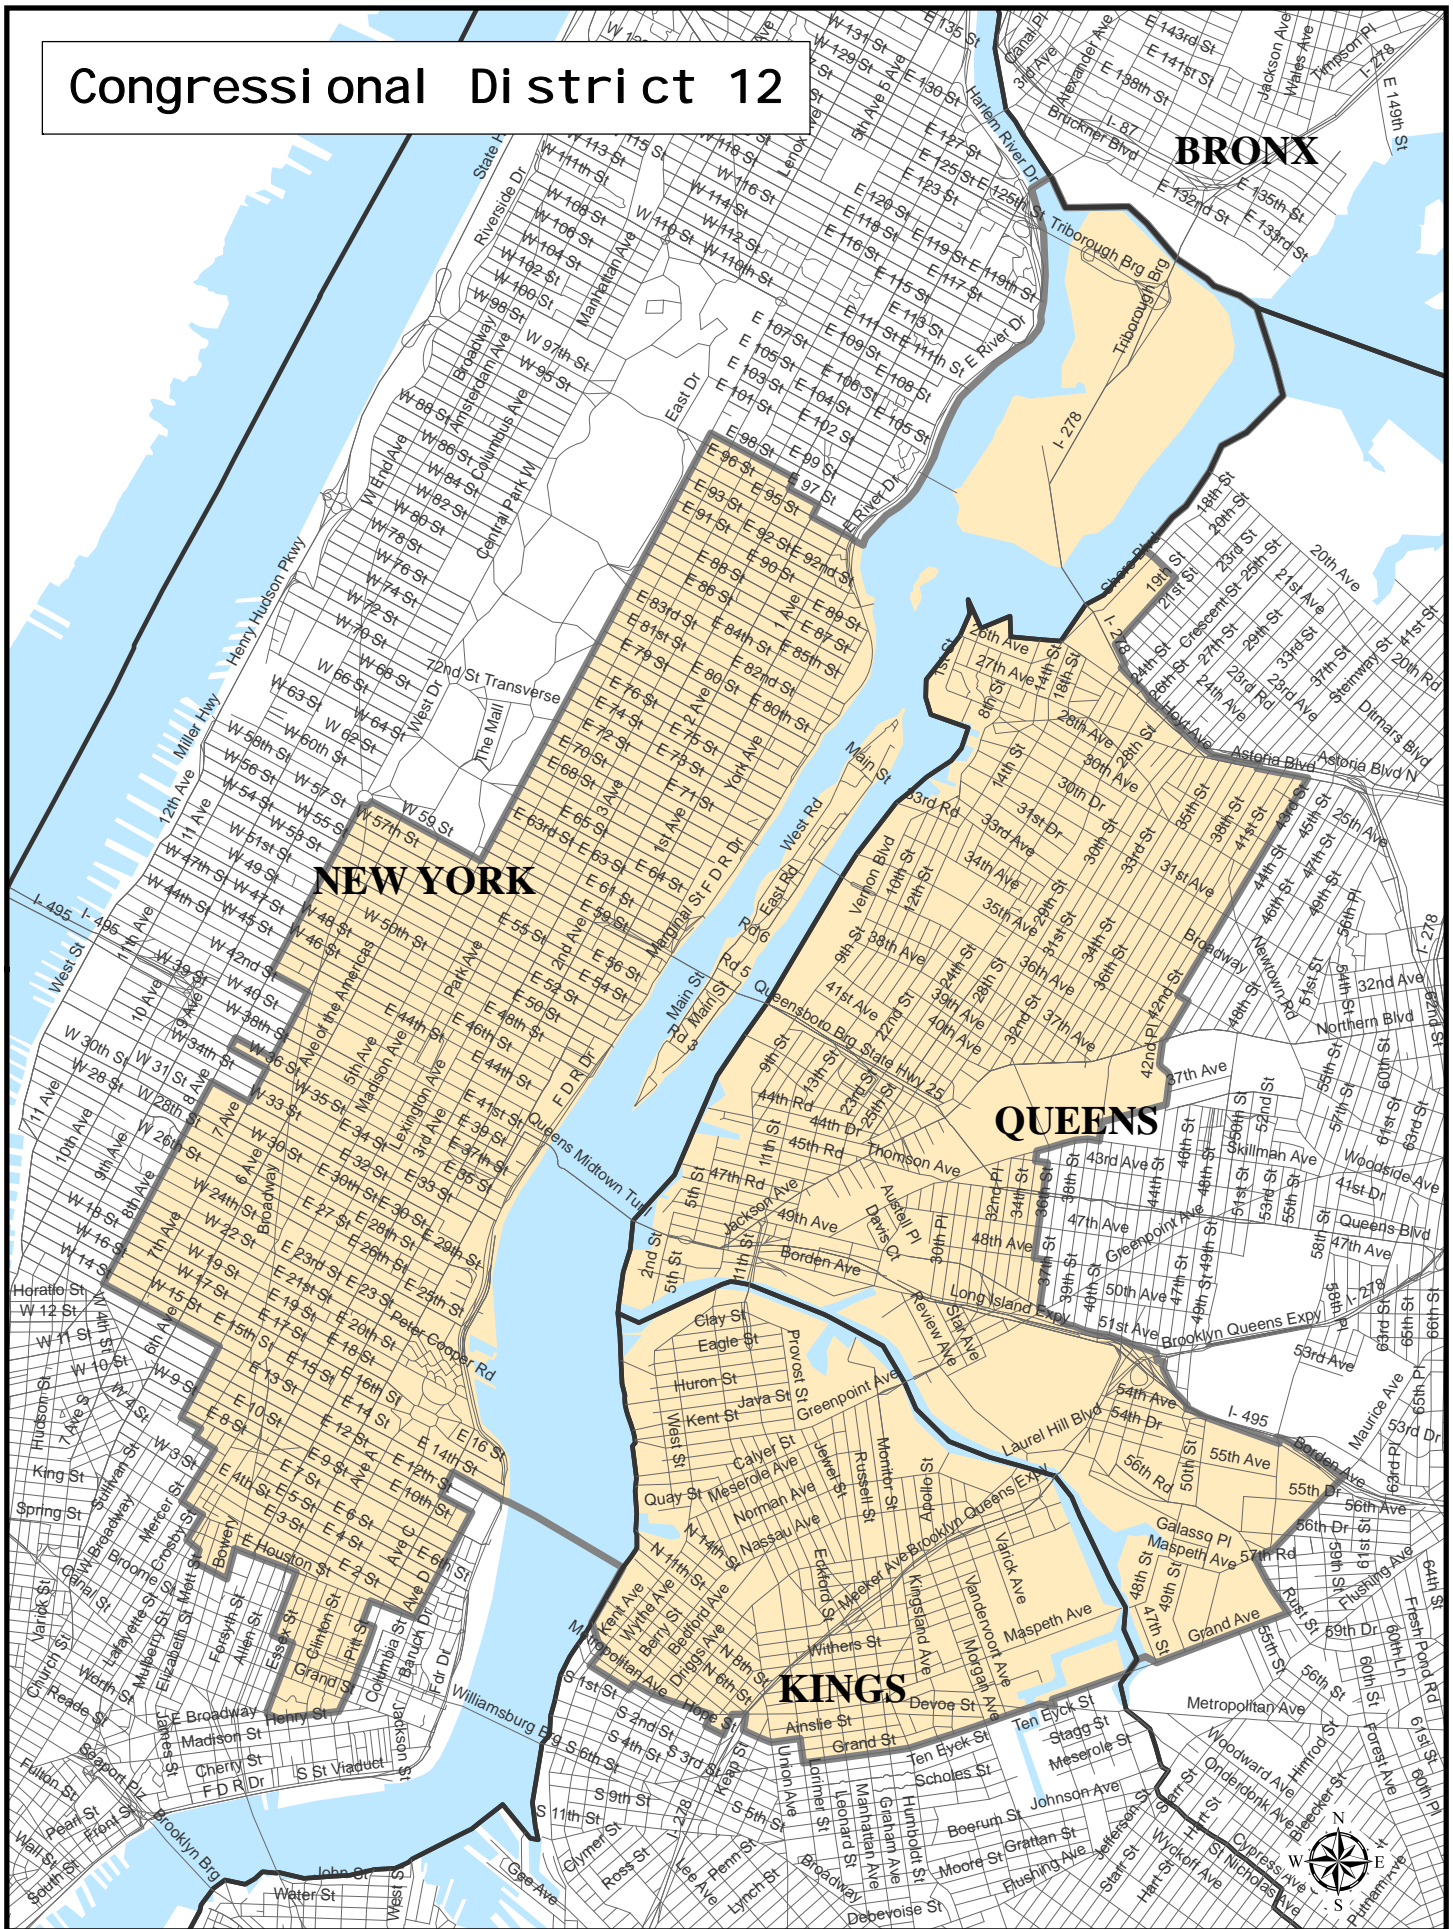

Congressional District 12

BRONX

NEW YORK

QUEENS

KINGS

Congressional District 12

Total Population : 717,707
Deviation : 0
Deviation Percentage : 0.00

	NH White	NH Black	Hispanic	NH Asian	NH Amlnd	NH Hwn	NH Multi	NH Other
Total	480,998	33,181	95,669	88,963	794	296	14,565	3,241
% of Total	67.02	4.62	13.33	12.40	0.11	0.04	2.03	0.45
Total 18+	436,174	28,208	78,141	79,556	641	256	10,509	2,535
% of 18+	68.58	4.44	12.29	12.51	0.10	0.04	1.65	0.40