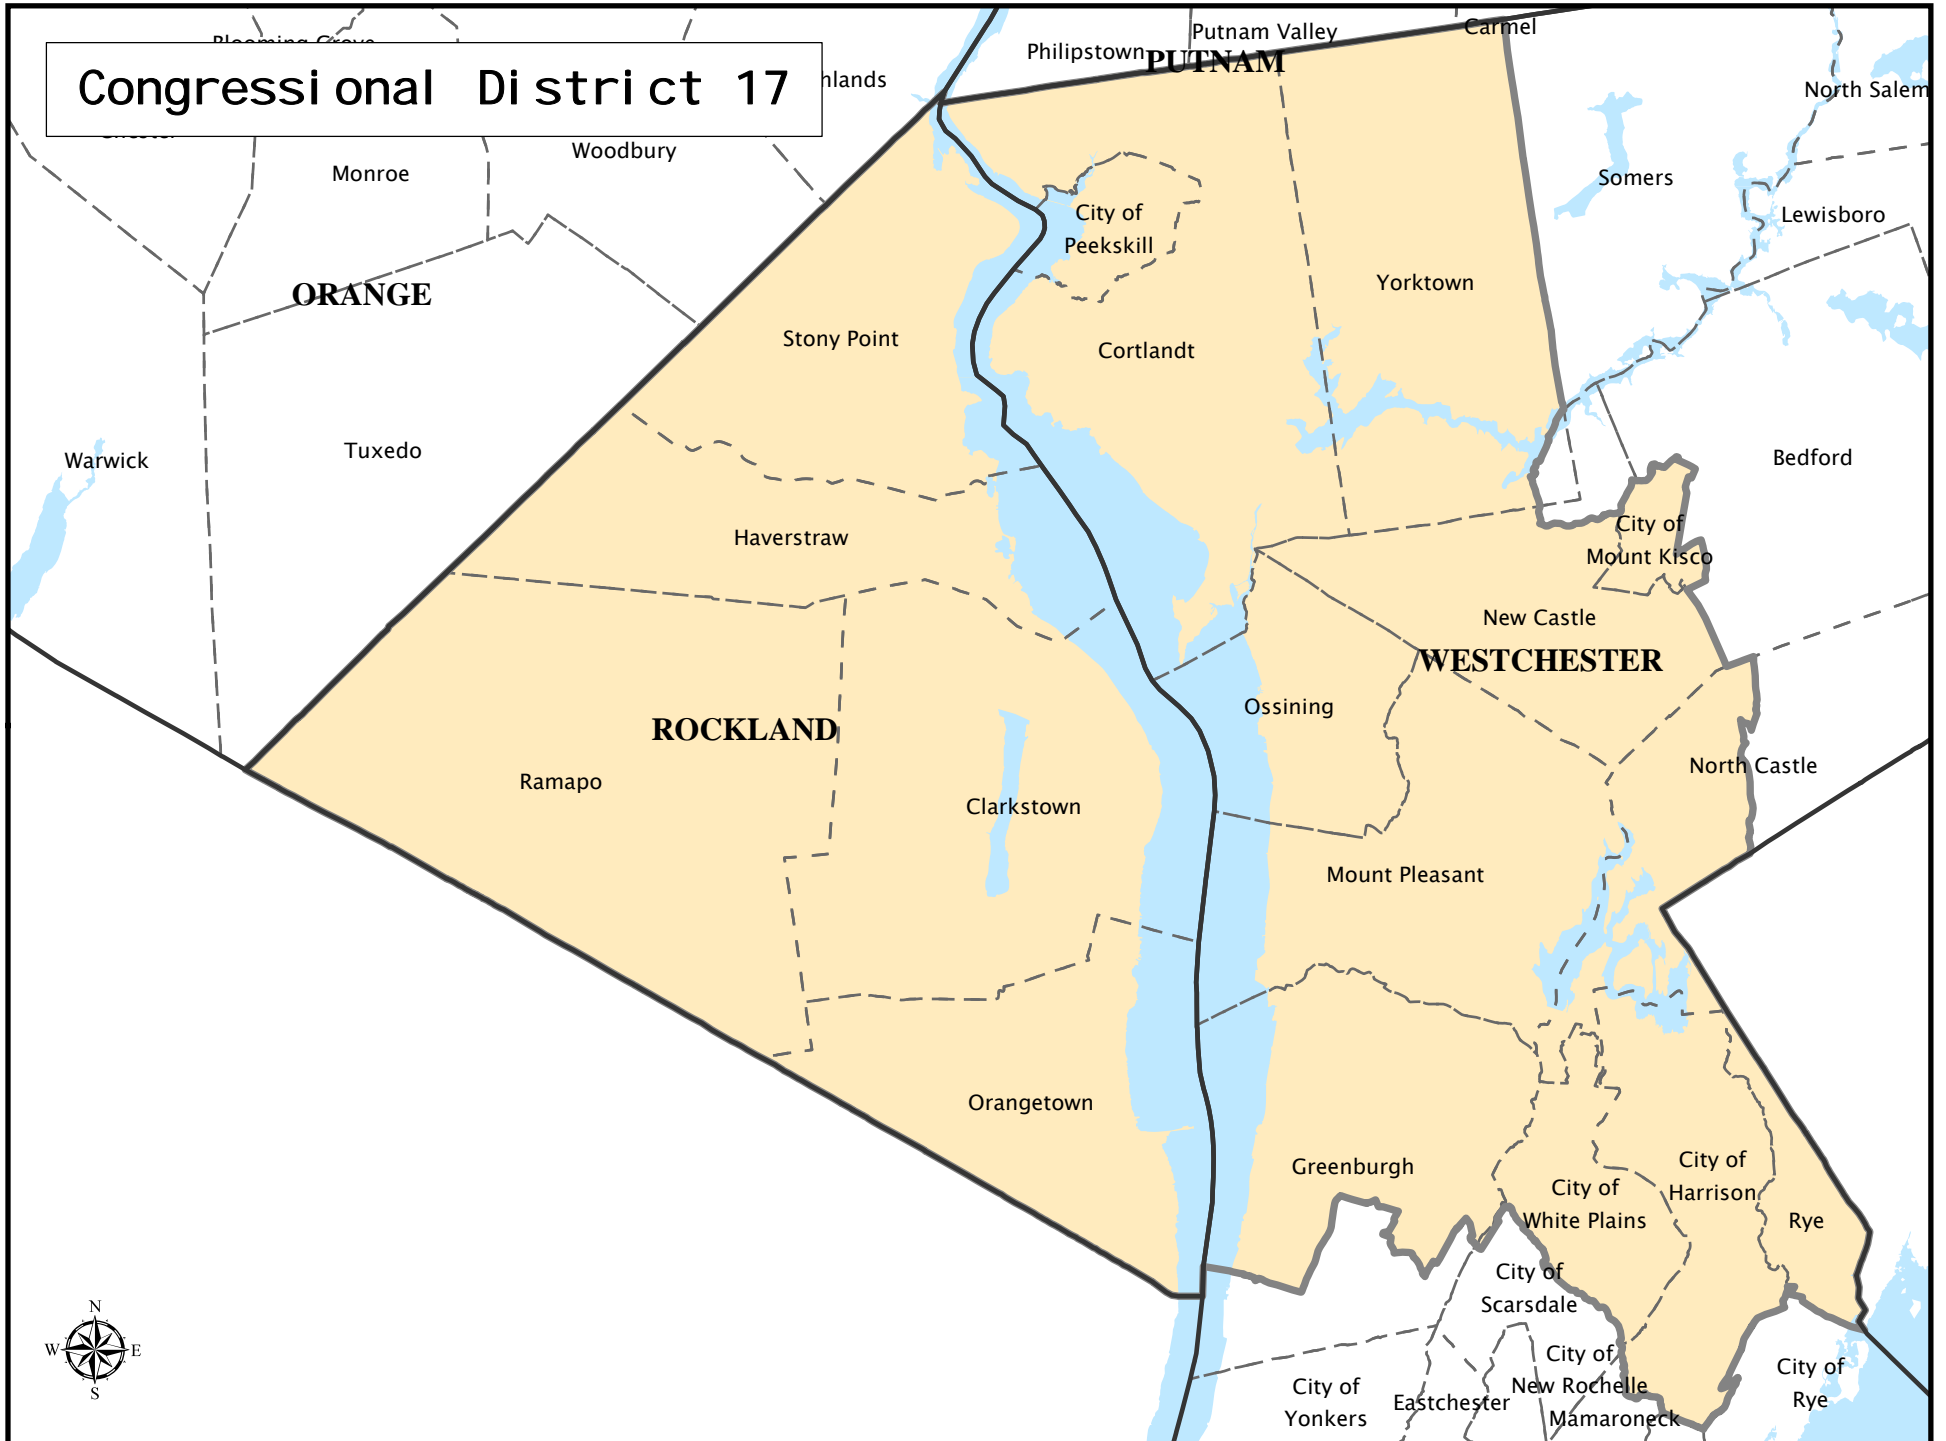

Congressional District 17

Congressional District 17

Total Population : 717,708
Deviation : 1
Deviation Percentage : 0.00

	NH White	NH Black	Hispanic	NH Asian	NH Amlnd	NH Hwn	NH Multi	NH Other
Total	453,200	69,553	139,884	41,908	823	130	10,279	1,931
% of Total	63.15	9.69	19.49	5.84	0.11	0.02	1.43	0.27
Total 18+	343,479	53,327	99,851	31,983	593	106	5,490	1,133
% of 18+	64.09	9.95	18.63	5.97	0.11	0.02	1.02	0.21

Department Of Justice

	NH White	NH Black	Hispanic	NH Asian	NH Amlnd	NH Hwn	NH Multi	NH Other
Total	453,200	72,398	139,884	45,024	1,456	235	3,069	2,442
% of Total	63.15	10.09	19.49	6.27	0.20	0.03	0.43	0.34
Total 18+	343,479	54,591	99,851	33,127	1,051	184	2,212	1,467
% of 18+	64.09	10.19	18.63	6.18	0.20	0.03	0.41	0.27