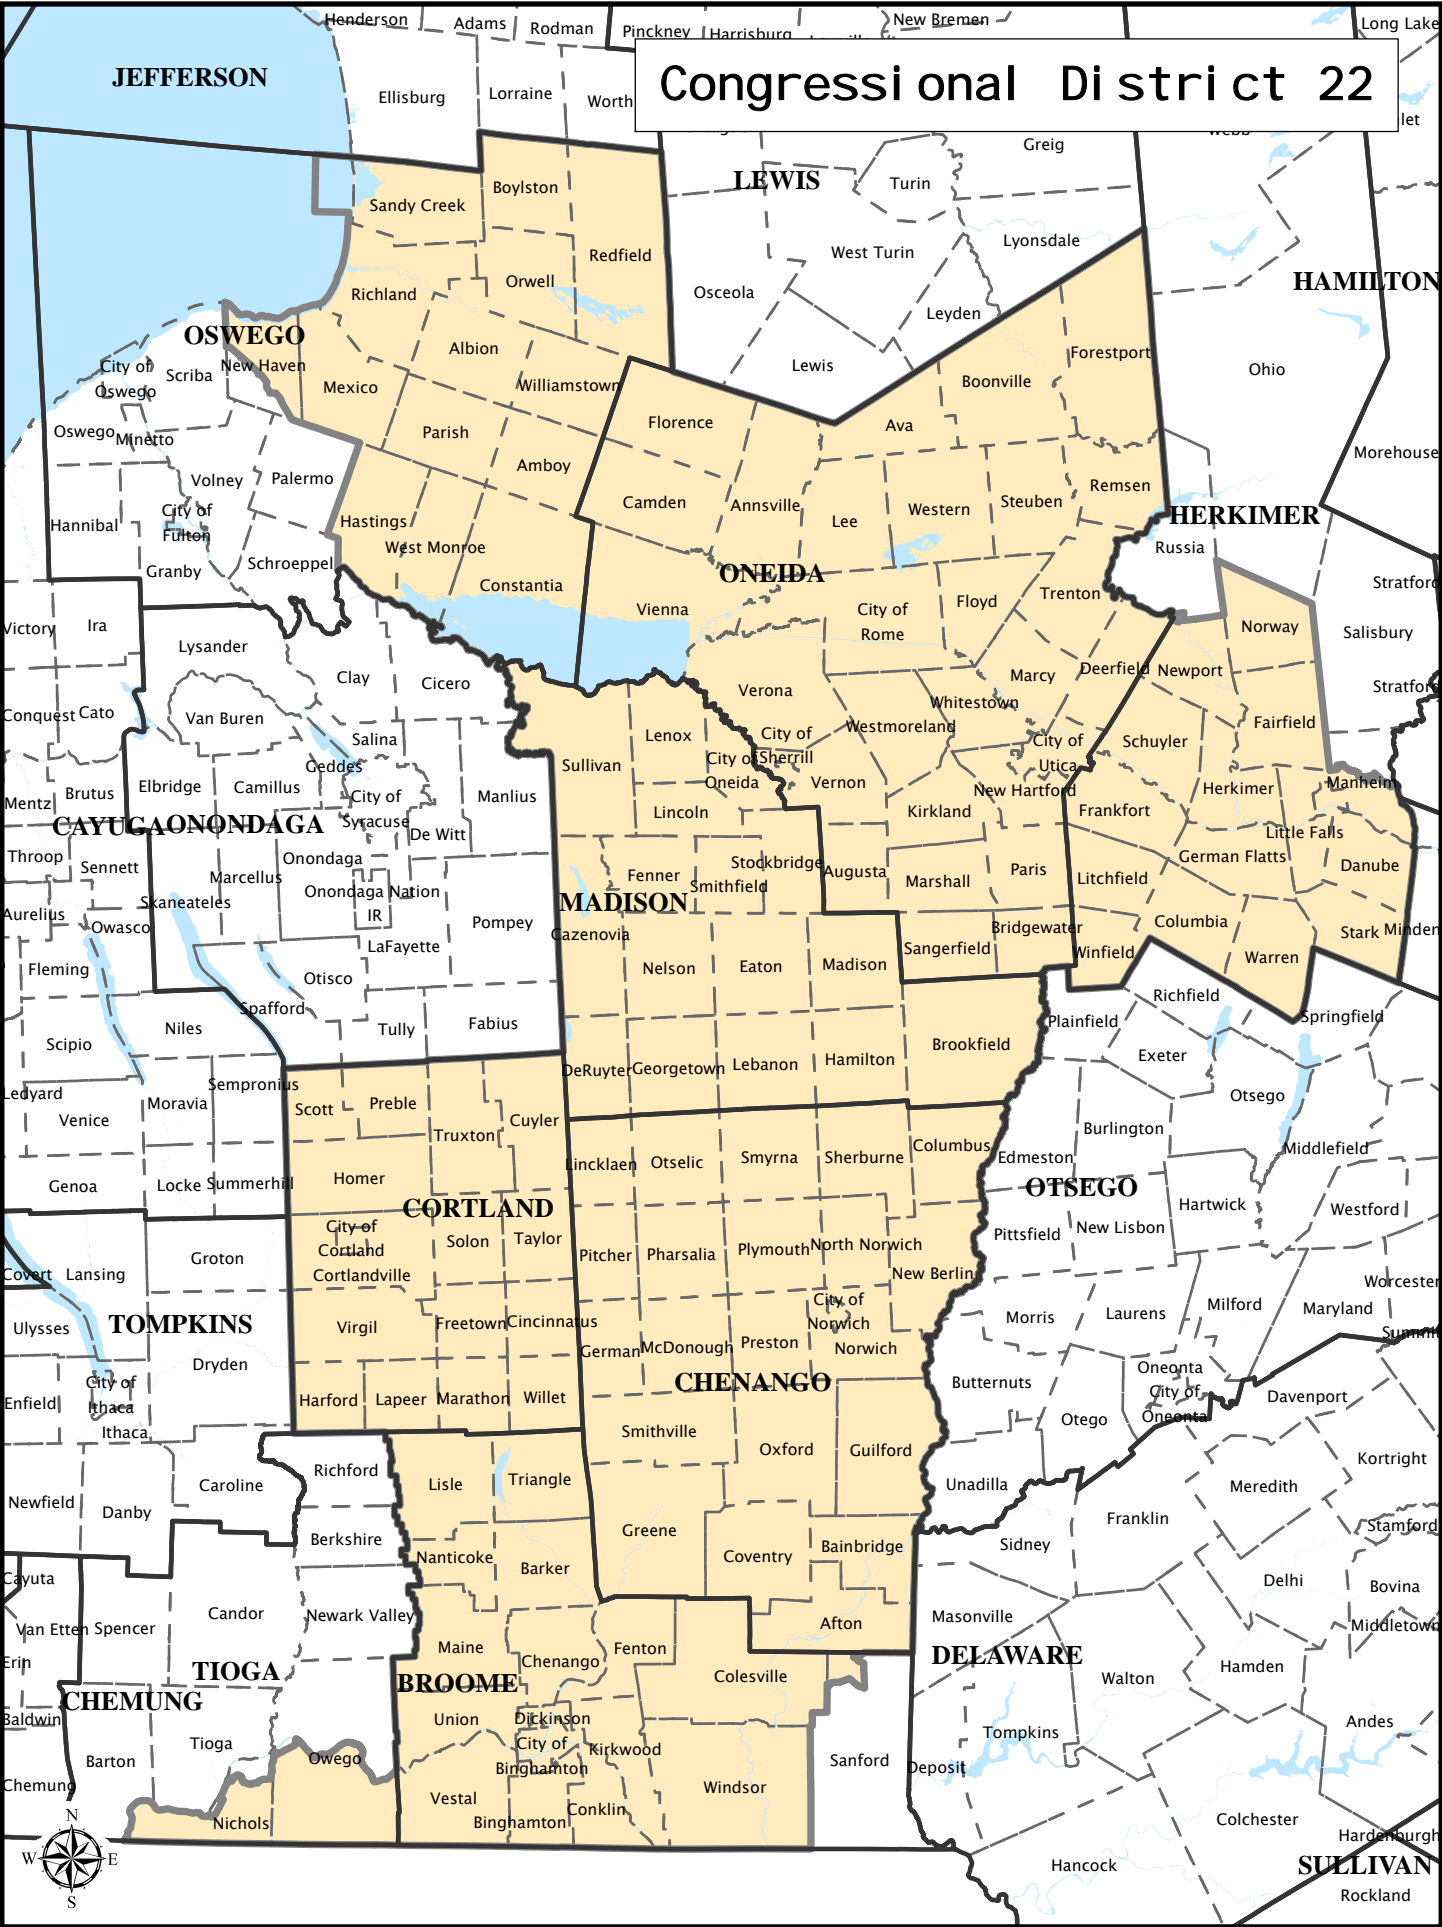

Congressional District 22

Congressional District 22

Total Population : 717,708
Deviation : 1
Deviation Percentage : 0.00

	NH White	NH Black	Hispanic	NH Asian	NH Amlnd	NH Hwn	NH Multi	NH Other
Total	640,383	25,638	22,475	15,263	1,876	138	11,309	626
% of Total	89.23	3.57	3.13	2.13	0.26	0.02	1.58	0.09
Total 18+	510,469	18,633	14,324	11,683	1,507	107	5,436	349
% of 18+	90.75	3.31	2.55	2.08	0.27	0.02	0.97	0.06

Department Of Justice

	NH White	NH Black	Hispanic	NH Asian	NH Amlnd	NH Hwn	NH Multi	NH Other
Total	640,383	30,685	22,475	17,129	4,421	297	1,439	879
% of Total	89.23	4.28	3.13	2.39	0.62	0.04	0.20	0.12
Total 18+	510,469	20,012	14,324	12,678	3,363	213	903	546
% of 18+	90.75	3.56	2.55	2.25	0.60	0.04	0.16	0.10