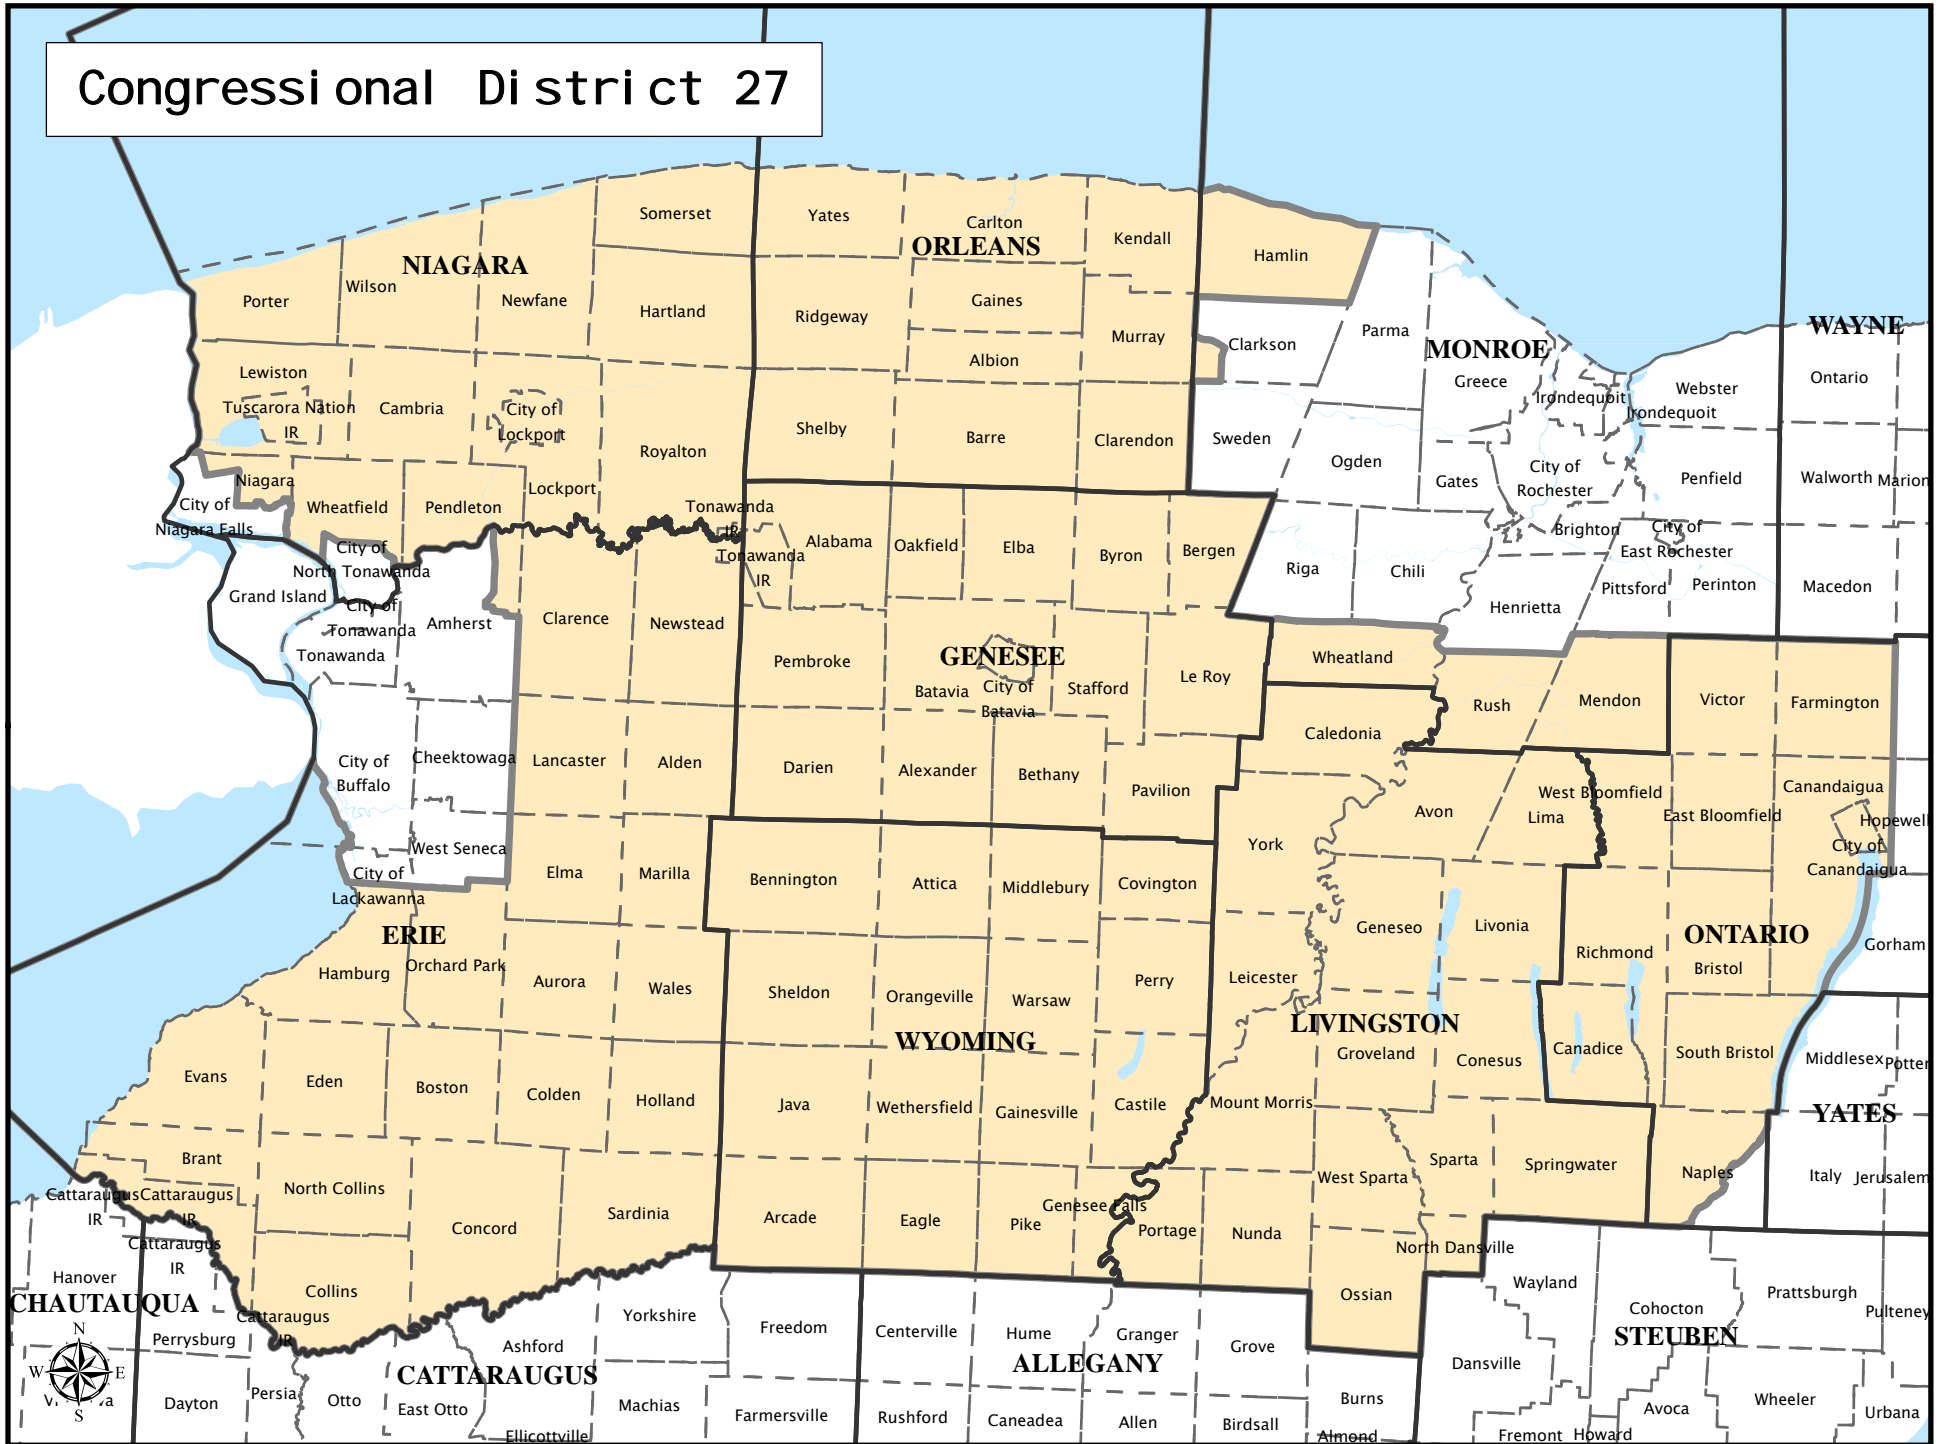

# Congressional District 27

**Congressional District 27**

**Total Population :** 717,707  
**Deviation :** 0  
**Deviation Percentage :** 0.00

	NH White	NH Black	Hispanic	NH Asian	NH Amlnd	NH Hwn	NH Multi	NH Other
<b>Total</b>	665,344	16,398	15,731	6,391	5,109	107	8,049	578
<b>% of Total</b>	92.70	2.28	2.19	0.89	0.71	0.01	1.12	0.08
<b>Total 18+</b>	522,313	13,648	10,150	4,680	3,772	83	3,496	396
<b>% of 18+</b>	93.51	2.44	1.82	0.84	0.68	0.01	0.63	0.07

**Department Of Justice**

	NH White	NH Black	Hispanic	NH Asian	NH Amlnd	NH Hwn	NH Multi	NH Other
<b>Total</b>	665,344	19,523	15,731	7,867	7,383	215	895	749
<b>% of Total</b>	92.70	2.72	2.19	1.10	1.03	0.03	0.12	0.10
<b>Total 18+</b>	522,313	14,371	10,150	5,261	5,236	150	532	525
<b>% of 18+</b>	93.51	2.57	1.82	0.94	0.94	0.03	0.10	0.09