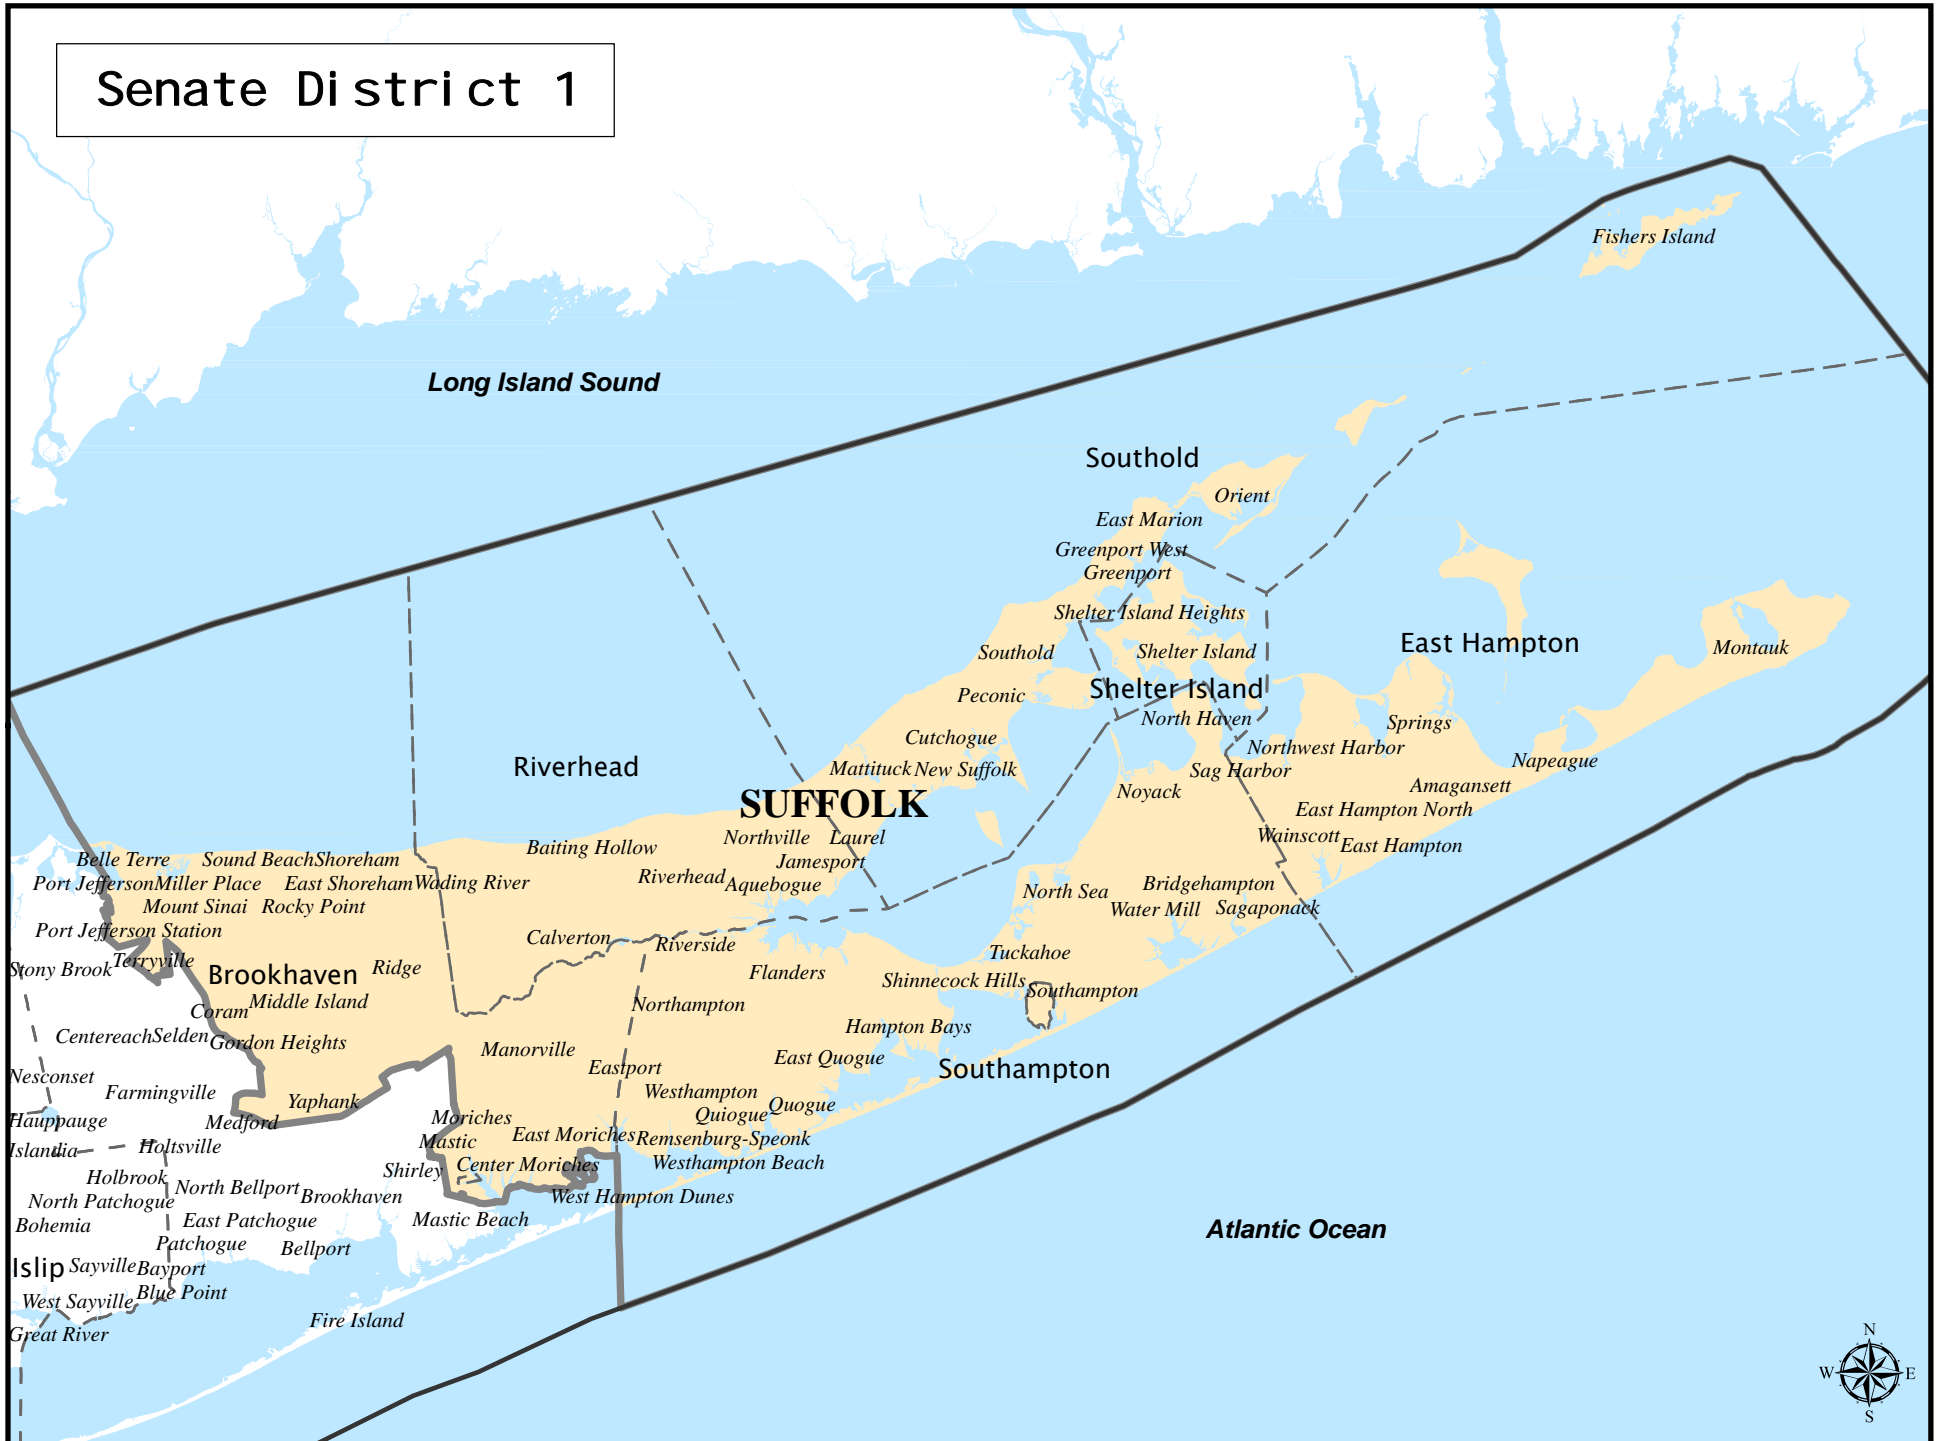

Senate District 1

Senate District 1

Adjusted Total Population : 315,163
Deviation : 7,807
Deviation Percentage : 2.54

	NH White	NH Black	Hispanic	NH Asian	NH Amlnd	NH Hwn	NH Multi	NH Other	Unknown
Total	242,981	16,825	42,957	6,348	1,190	92	4,234	531	5
% of Total	77.10	5.34	13.63	2.01	0.38	0.03	1.34	0.17	0.00
Total 18+	193,137	12,431	29,849	4,808	907	62	2,120	337	5
% of 18+	79.27	5.10	12.25	1.97	0.37	0.03	0.87	0.14	0.00