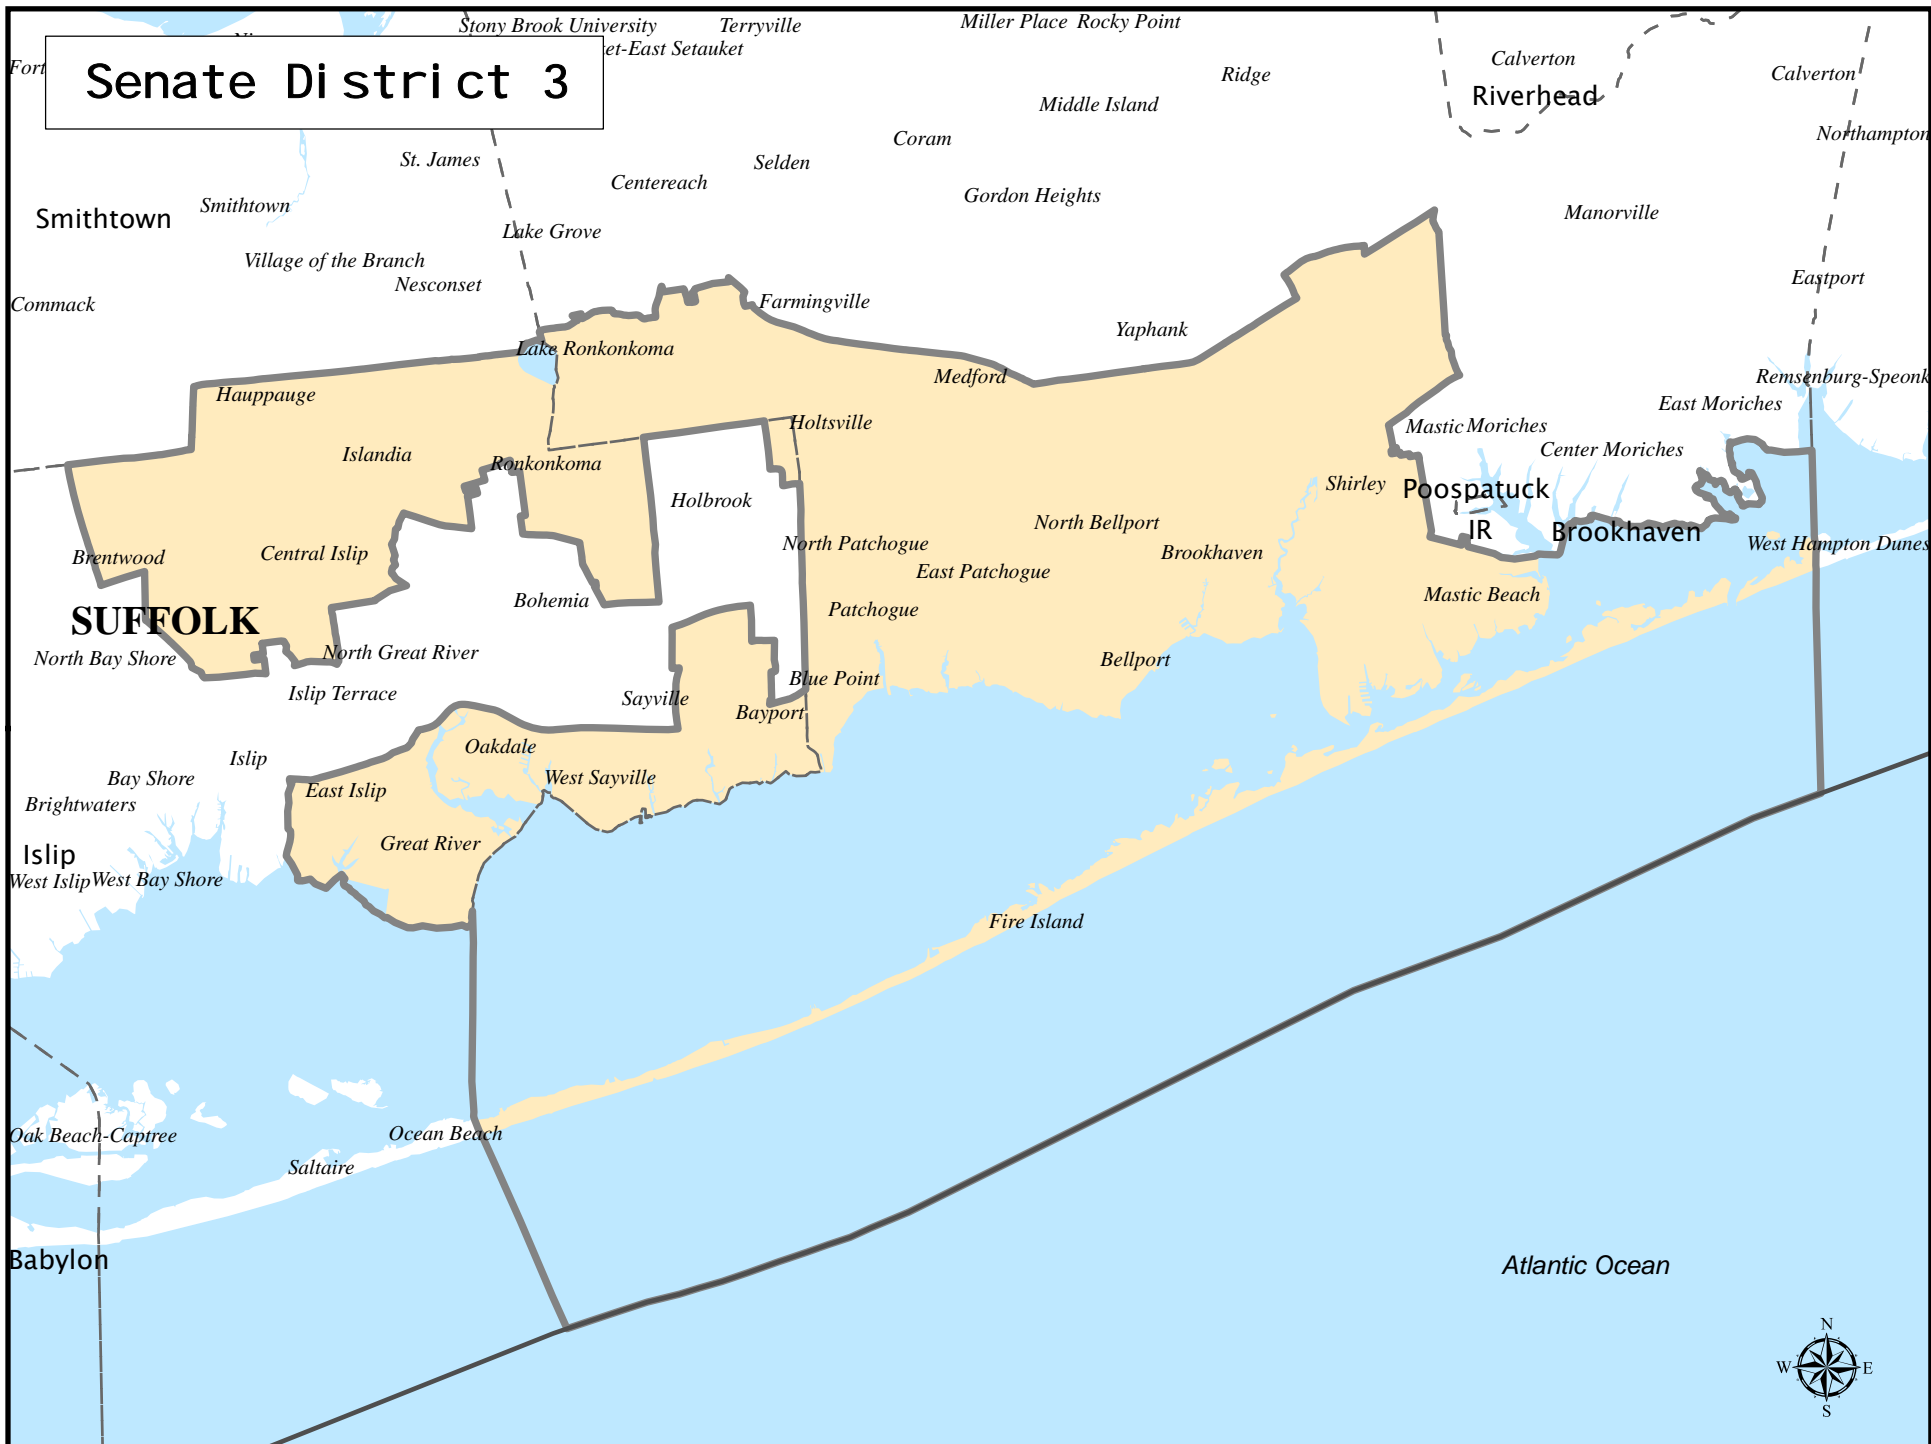

Senate District 3

Senate District 3

Adjusted Total Population : 315,163
Deviation : 7,807
Deviation Percentage : 2.54

	NH White	NH Black	Hispanic	NH Asian	NH Amlnd	NH Hwn	NH Multi	NH Other	Unknown
Total	192,690	25,394	82,635	8,671	611	58	4,401	700	3
% of Total	61.14	8.06	26.22	2.75	0.19	0.02	1.40	0.22	0.00
Total 18+	152,193	18,136	56,572	6,472	429	46	2,297	429	3
% of 18+	64.33	7.67	23.91	2.74	0.18	0.02	0.97	0.18	0.00