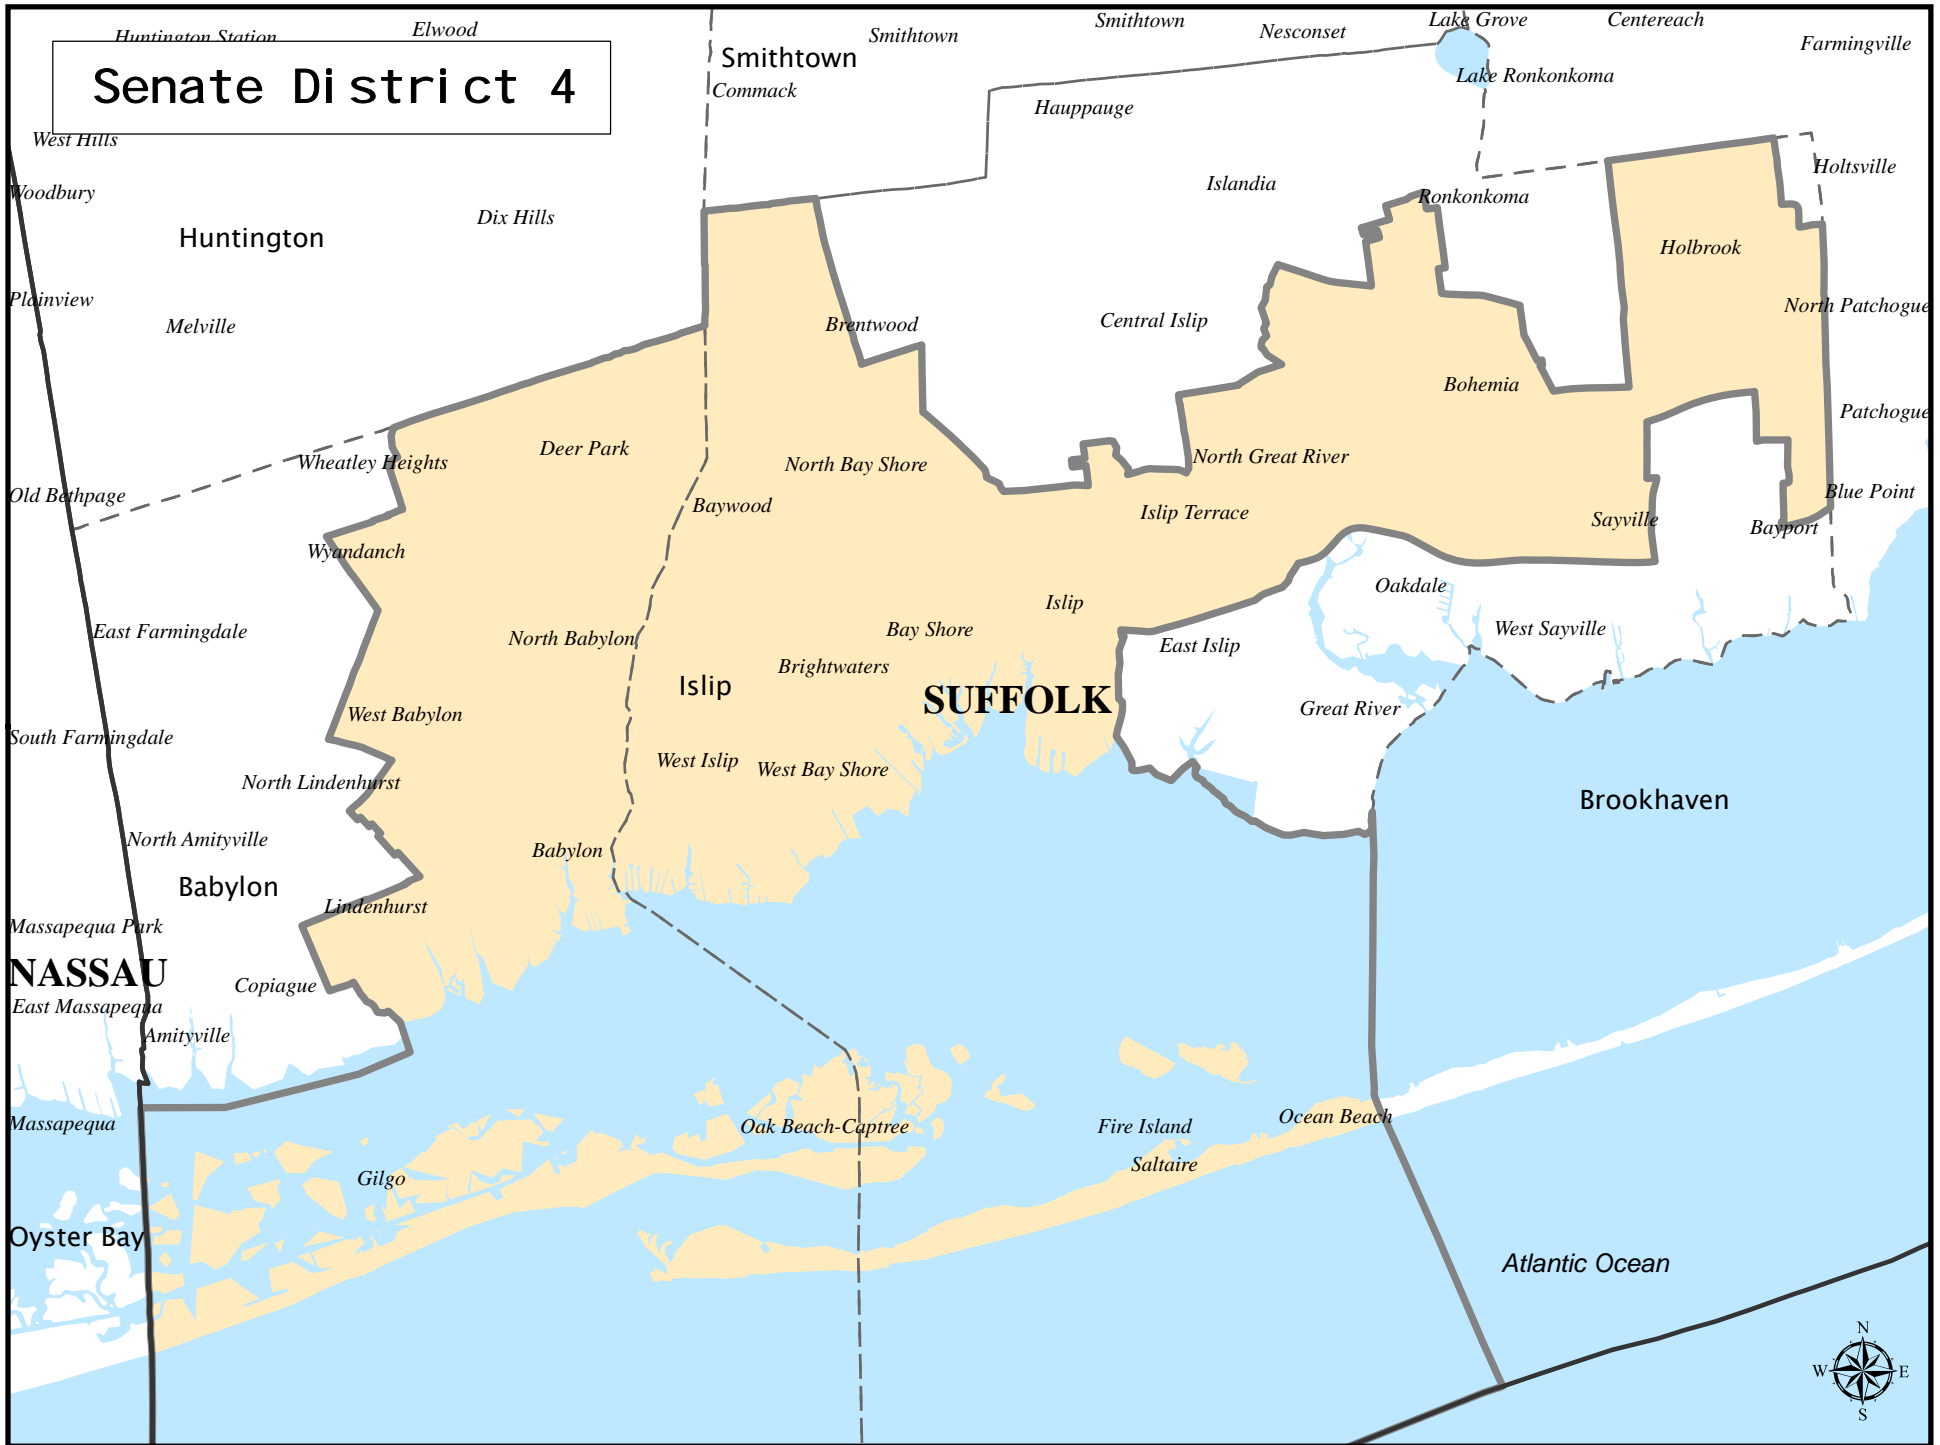

Senate District 4

Senate District 4

Adjusted Total Population : 315,163
Deviation : 7,807
Deviation Percentage : 2.54

	NH White	NH Black	Hispanic	NH Asian	NH Amlnd	NH Hwn	NH Multi	NH Other	Unknown
Total	212,233	29,483	58,256	9,581	485	41	4,322	751	11
% of Total	67.34	9.35	18.48	3.04	0.15	0.01	1.37	0.24	0.00
Total 18+	168,292	21,172	40,185	7,175	354	32	2,391	437	11
% of 18+	70.11	8.82	16.74	2.99	0.15	0.01	1.00	0.18	0.00