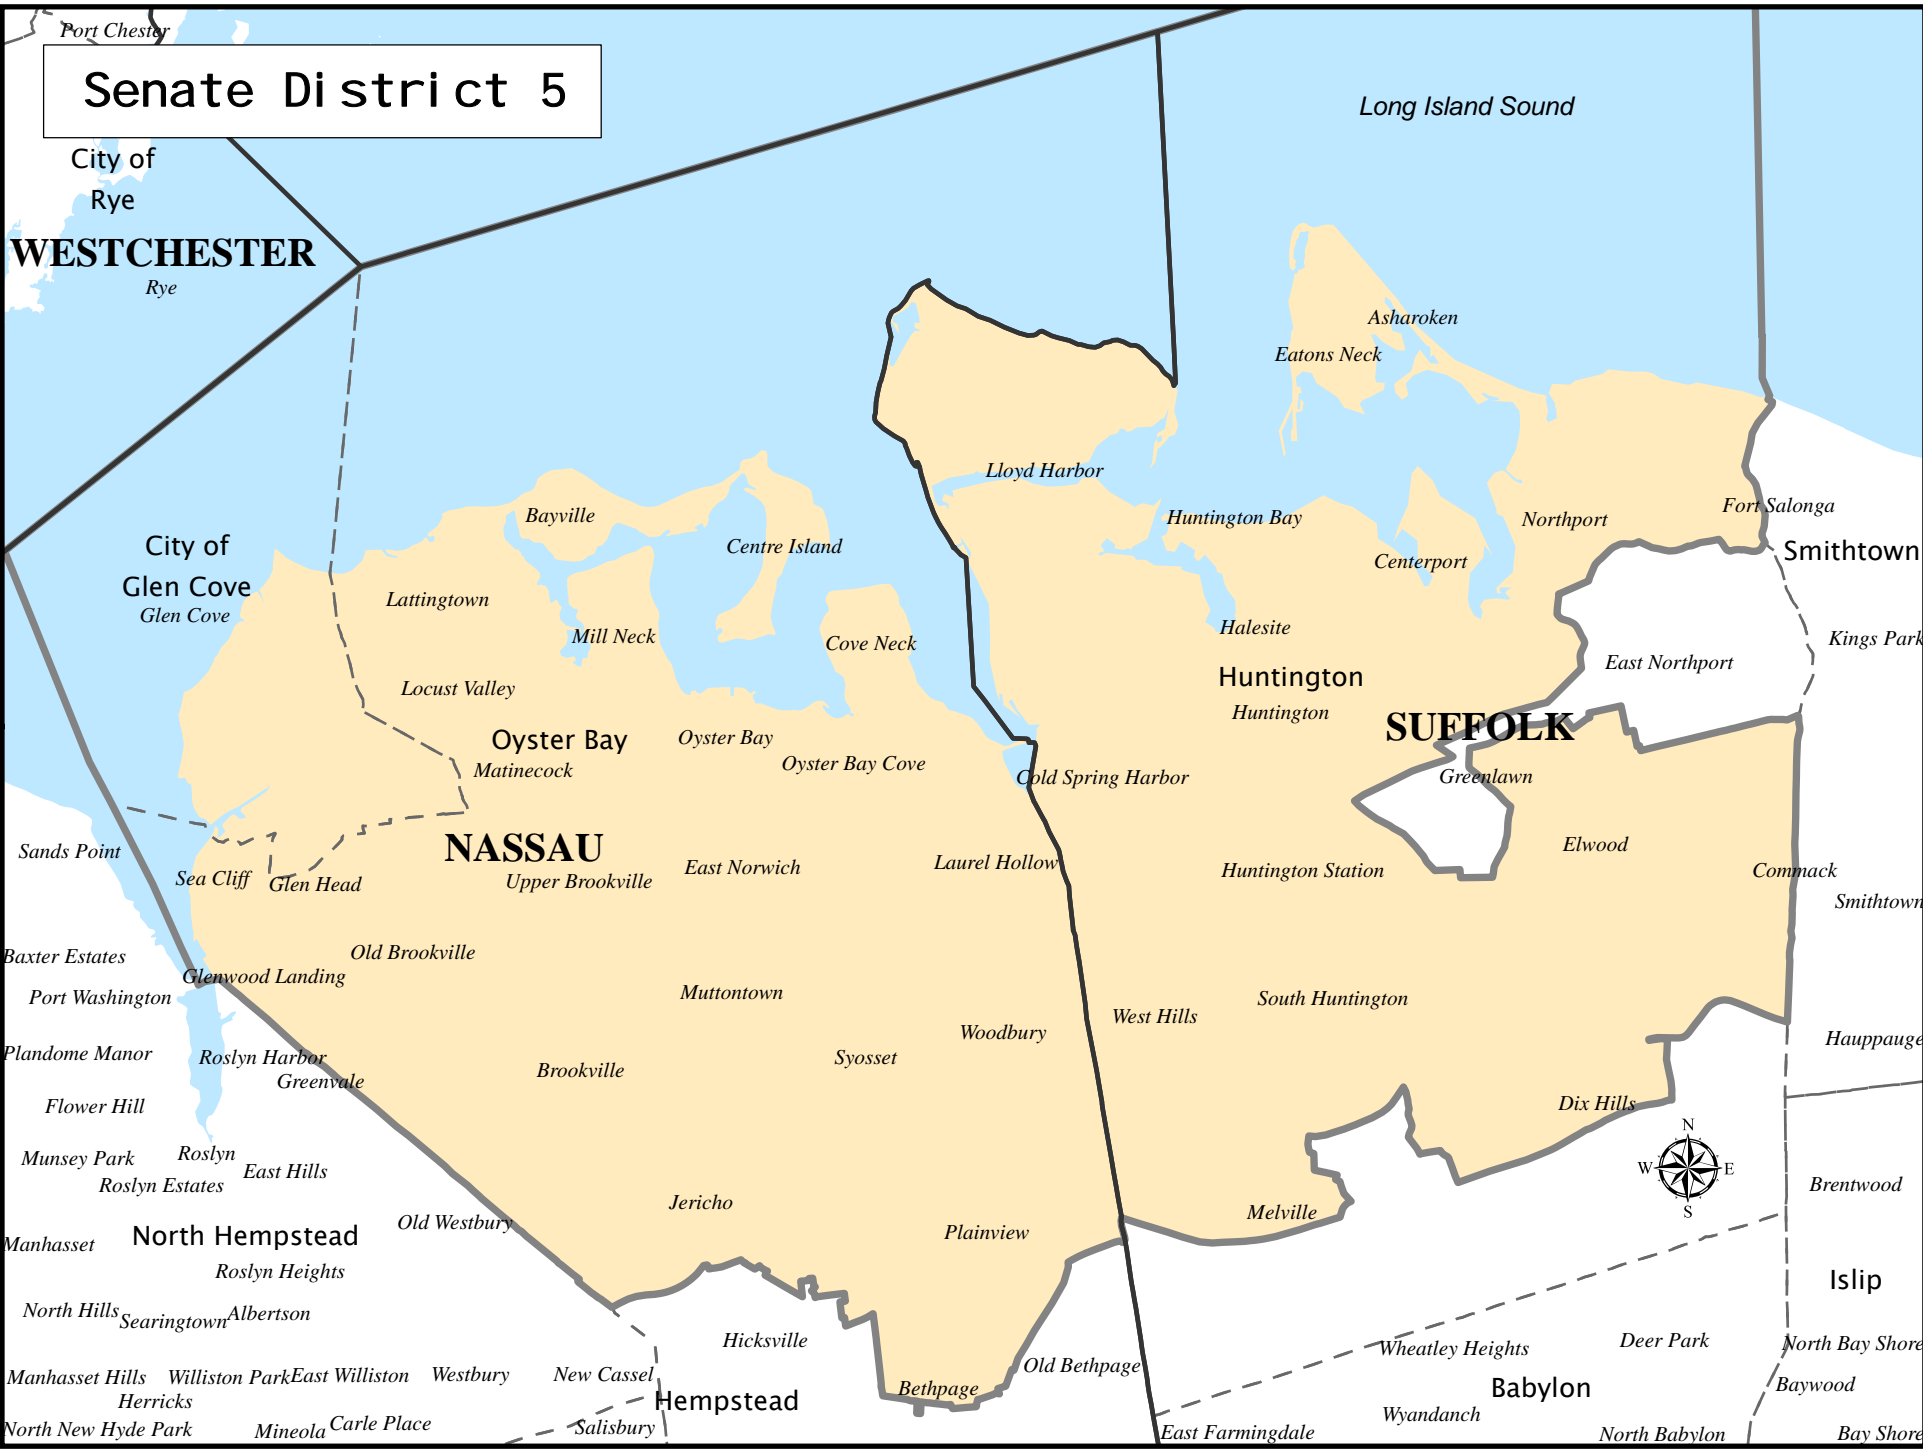

# Senate District 5

**Senate District 5**

**Adjusted Total Population :** 315,163  
**Deviation :** 7,807  
**Deviation Percentage :** 2.54

	NH White	NH Black	Hispanic	NH Asian	NH Amlnd	NH Hwn	NH Multi	NH Other	Unknown
<b>Total</b>	241,938	10,111	33,978	24,333	274	54	3,934	538	3
<b>% of Total</b>	76.77	3.21	10.78	7.72	0.09	0.02	1.25	0.17	0.00
<b>Total 18+</b>	187,886	7,666	23,721	17,978	192	41	2,018	312	3
<b>% of 18+</b>	78.35	3.20	9.89	7.50	0.08	0.02	0.84	0.13	0.00