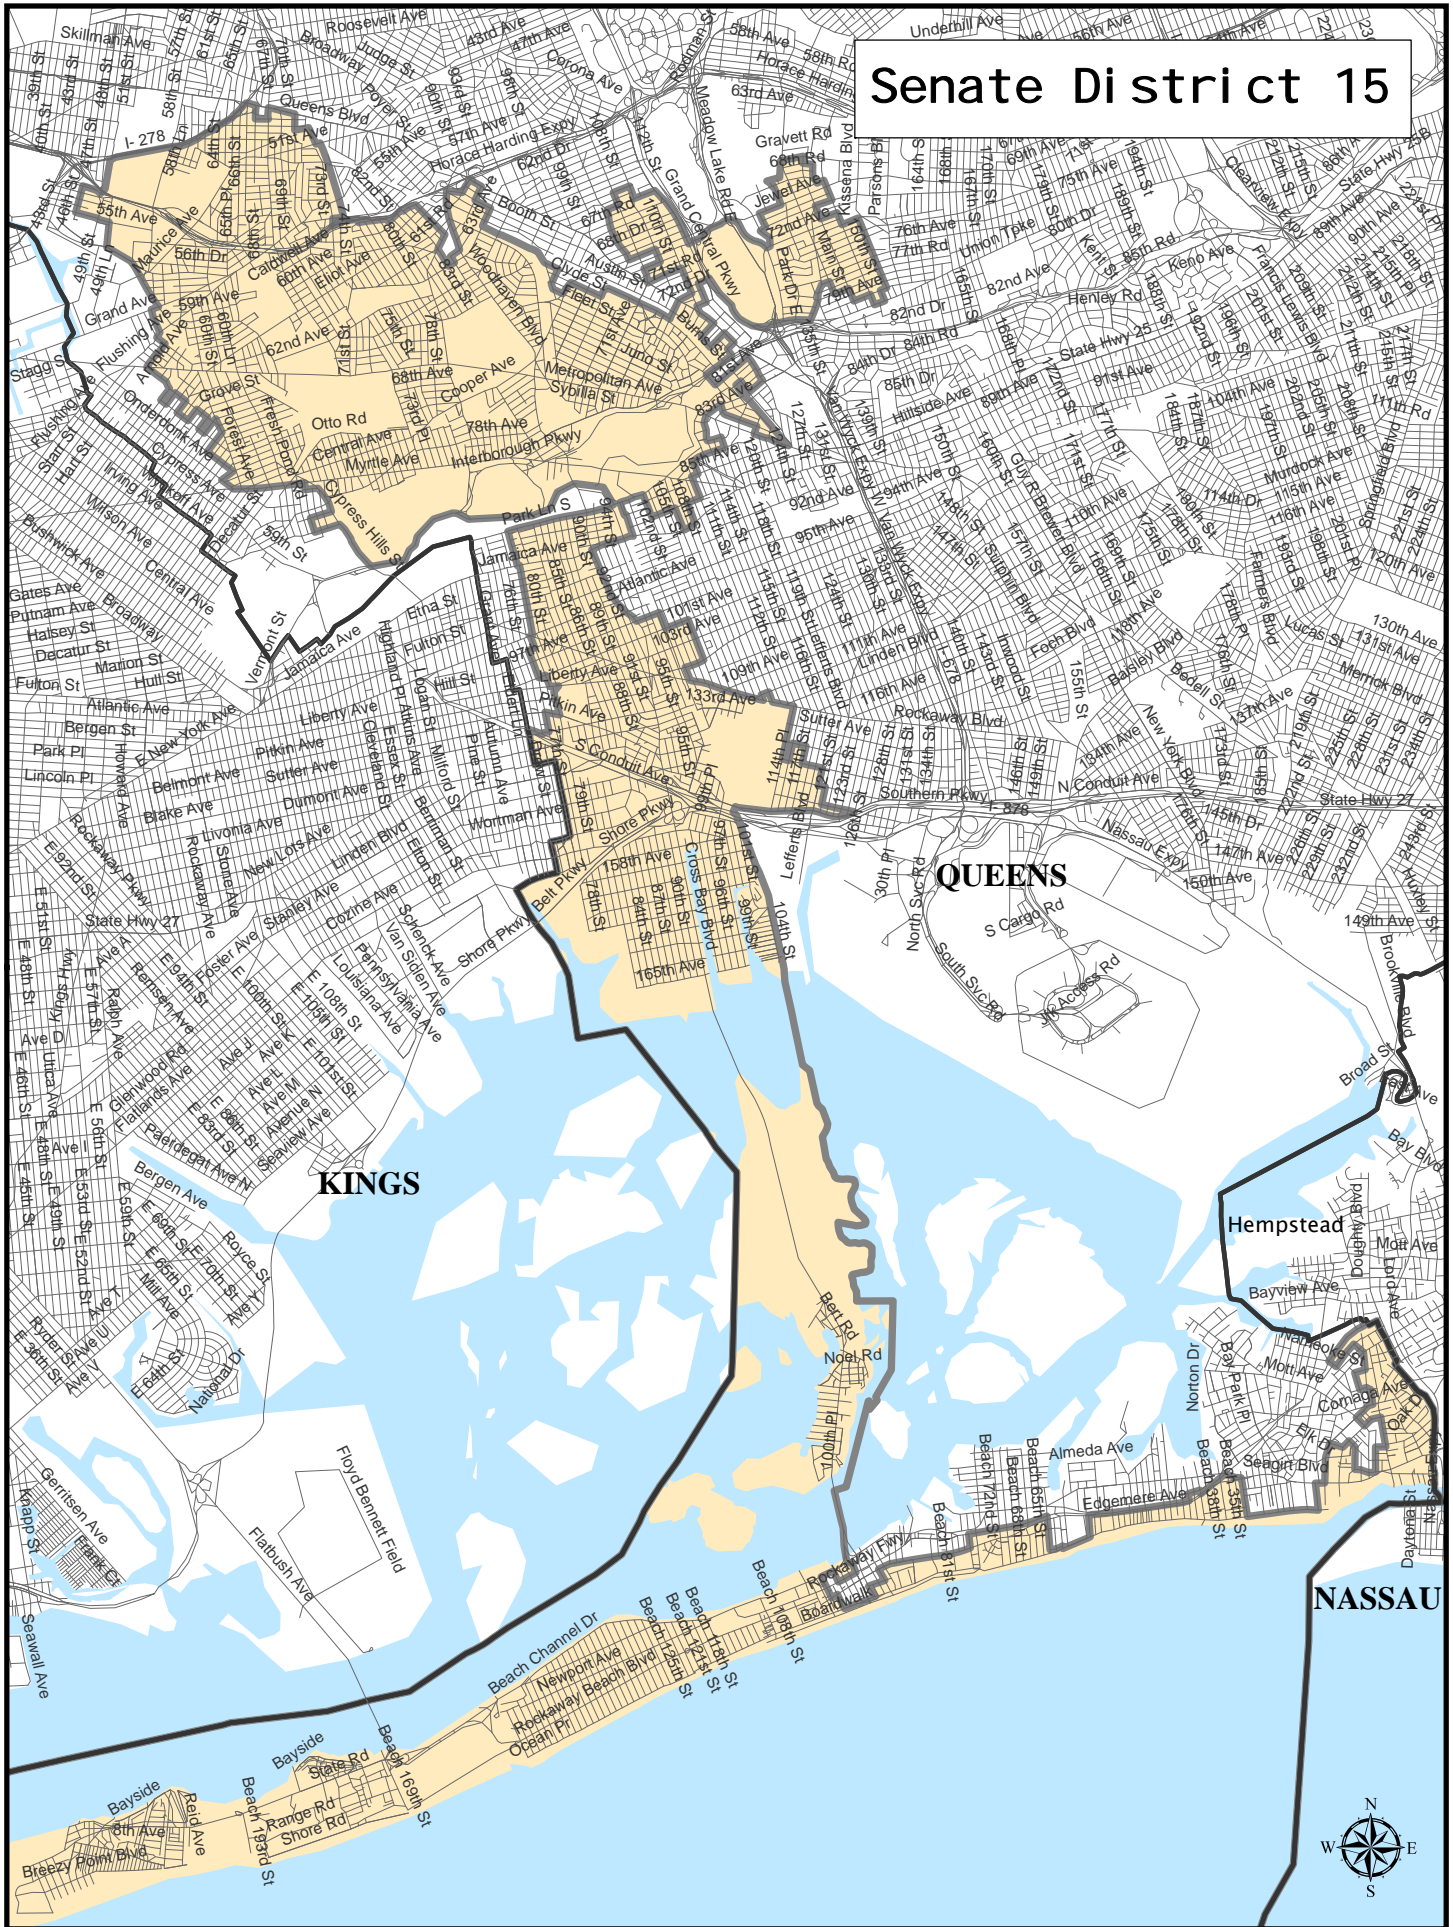

Senate District 15

Senate District 15

Adjusted Total Population : 319,115
Deviation : 11,759
Deviation Percentage : 3.83

	NH White	NH Black	Hispanic	NH Asian	NH Amlnd	NH Hwn	NH Multi	NH Other	Unknown
Total	184,865	12,207	76,420	36,887	528	81	5,433	2,691	3
% of Total	57.93	3.83	23.95	11.56	0.17	0.03	1.70	0.84	0.00
Total 18+	152,083	9,620	55,494	29,174	348	64	3,551	1,884	3
% of 18+	60.30	3.81	22.00	11.57	0.14	0.03	1.41	0.75	0.00