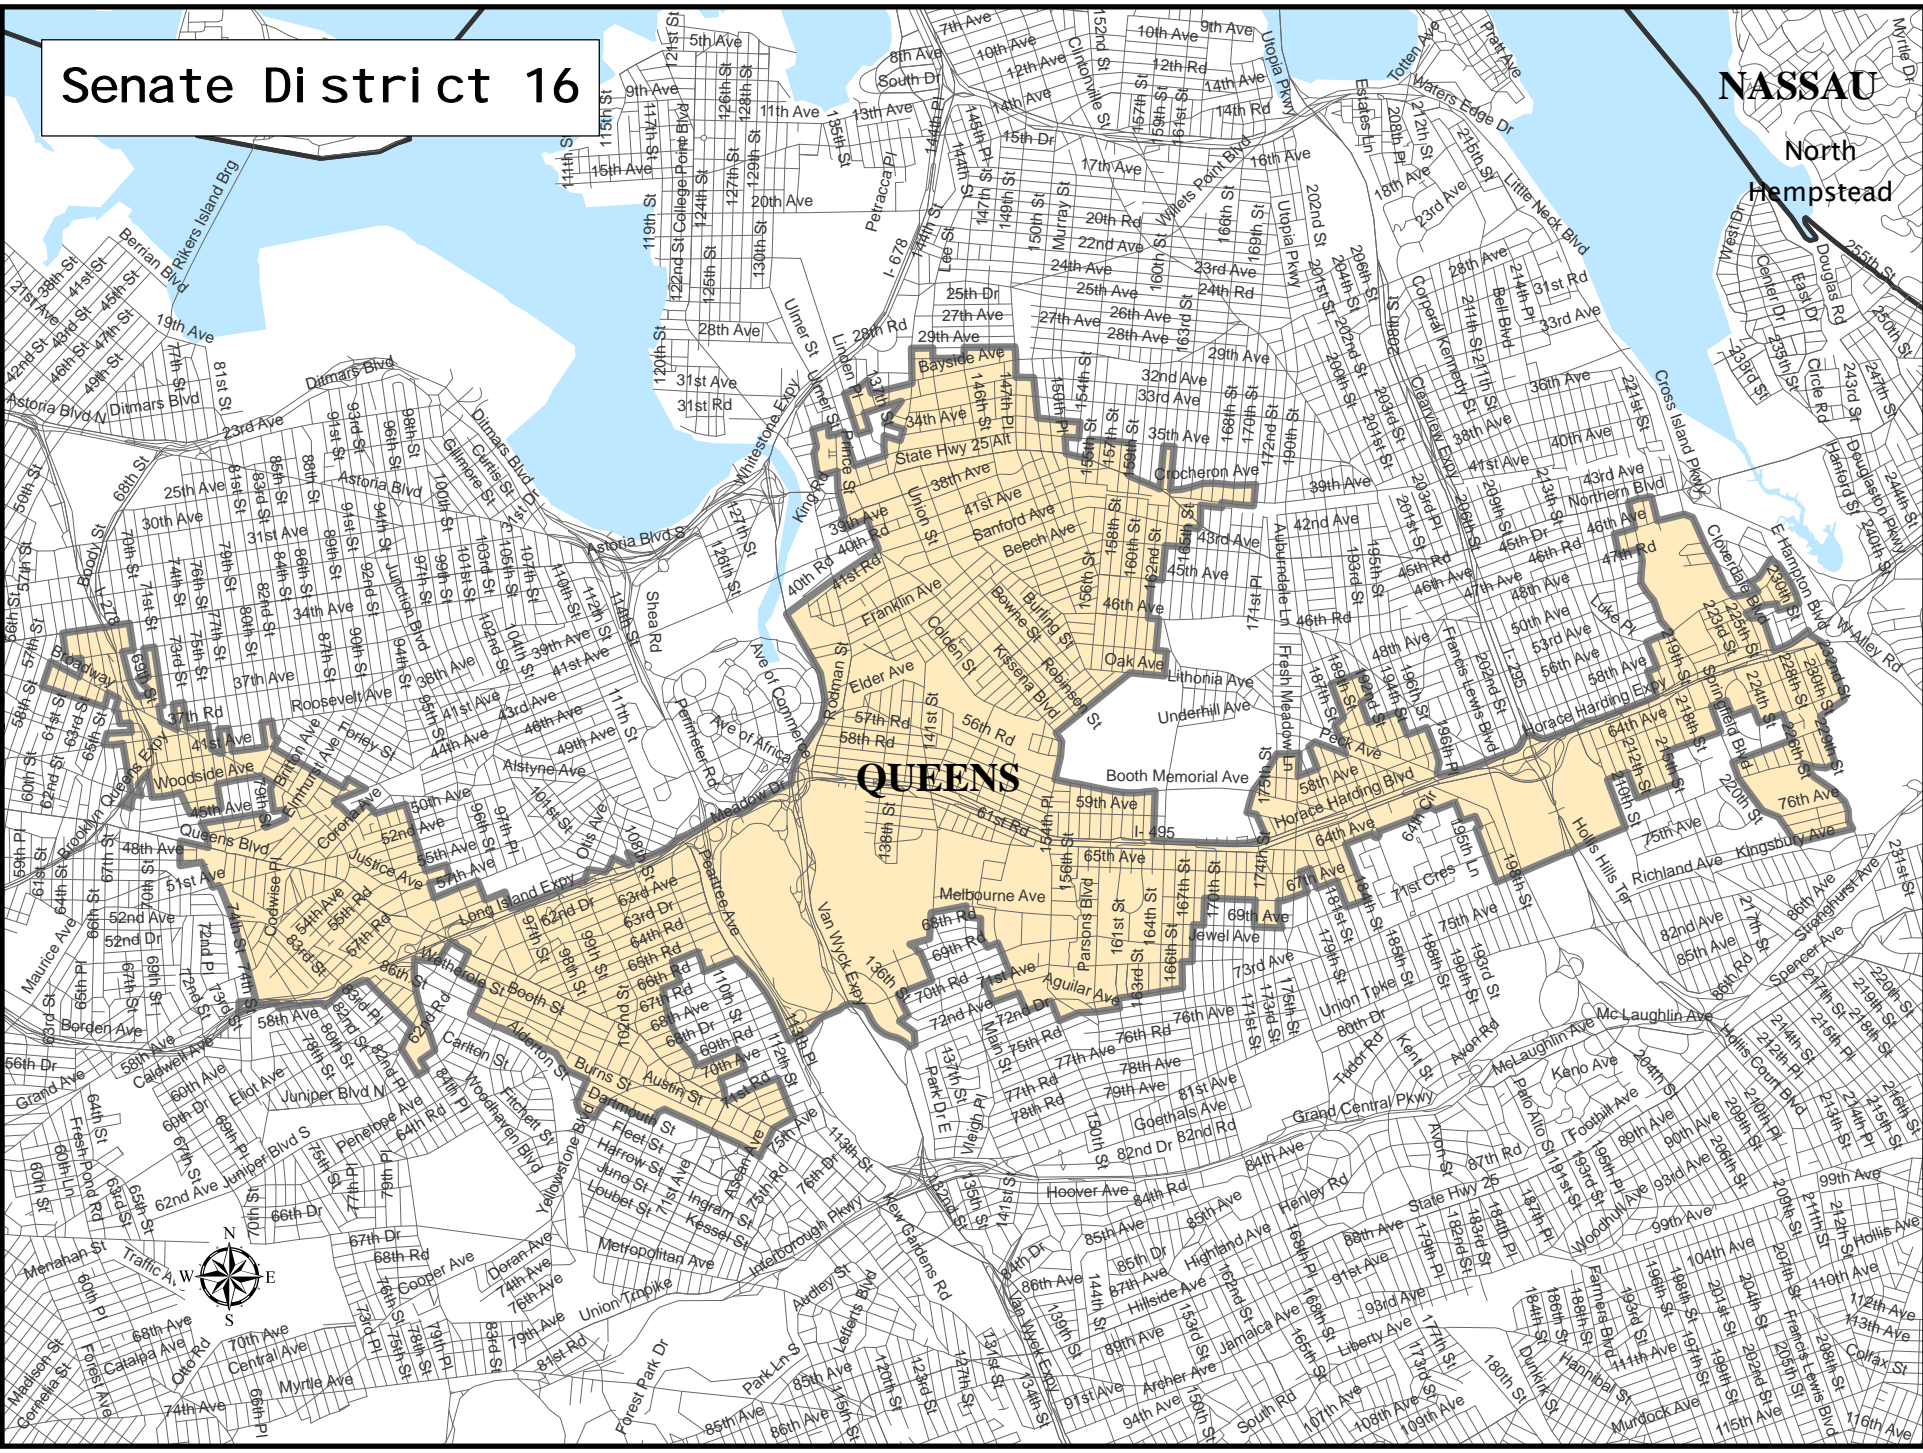

Senate District 16

NASSAU
North Hempstead

QUEENS

Senate District 16

Adjusted Total Population : 319,113
Deviation : 11,757
Deviation Percentage : 3.83

	NH White	NH Black	Hispanic	NH Asian	NH Amlnd	NH Hwn	NH Multi	NH Other	Unknown
Total	75,946	10,838	54,618	169,623	402	128	6,492	1,062	4
% of Total	23.80	3.40	17.12	53.15	0.13	0.04	2.03	0.33	0.00
Total 18+	66,096	8,957	42,948	140,471	225	114	4,746	773	4
% of 18+	25.00	3.39	16.25	53.14	0.09	0.04	1.80	0.29	0.00