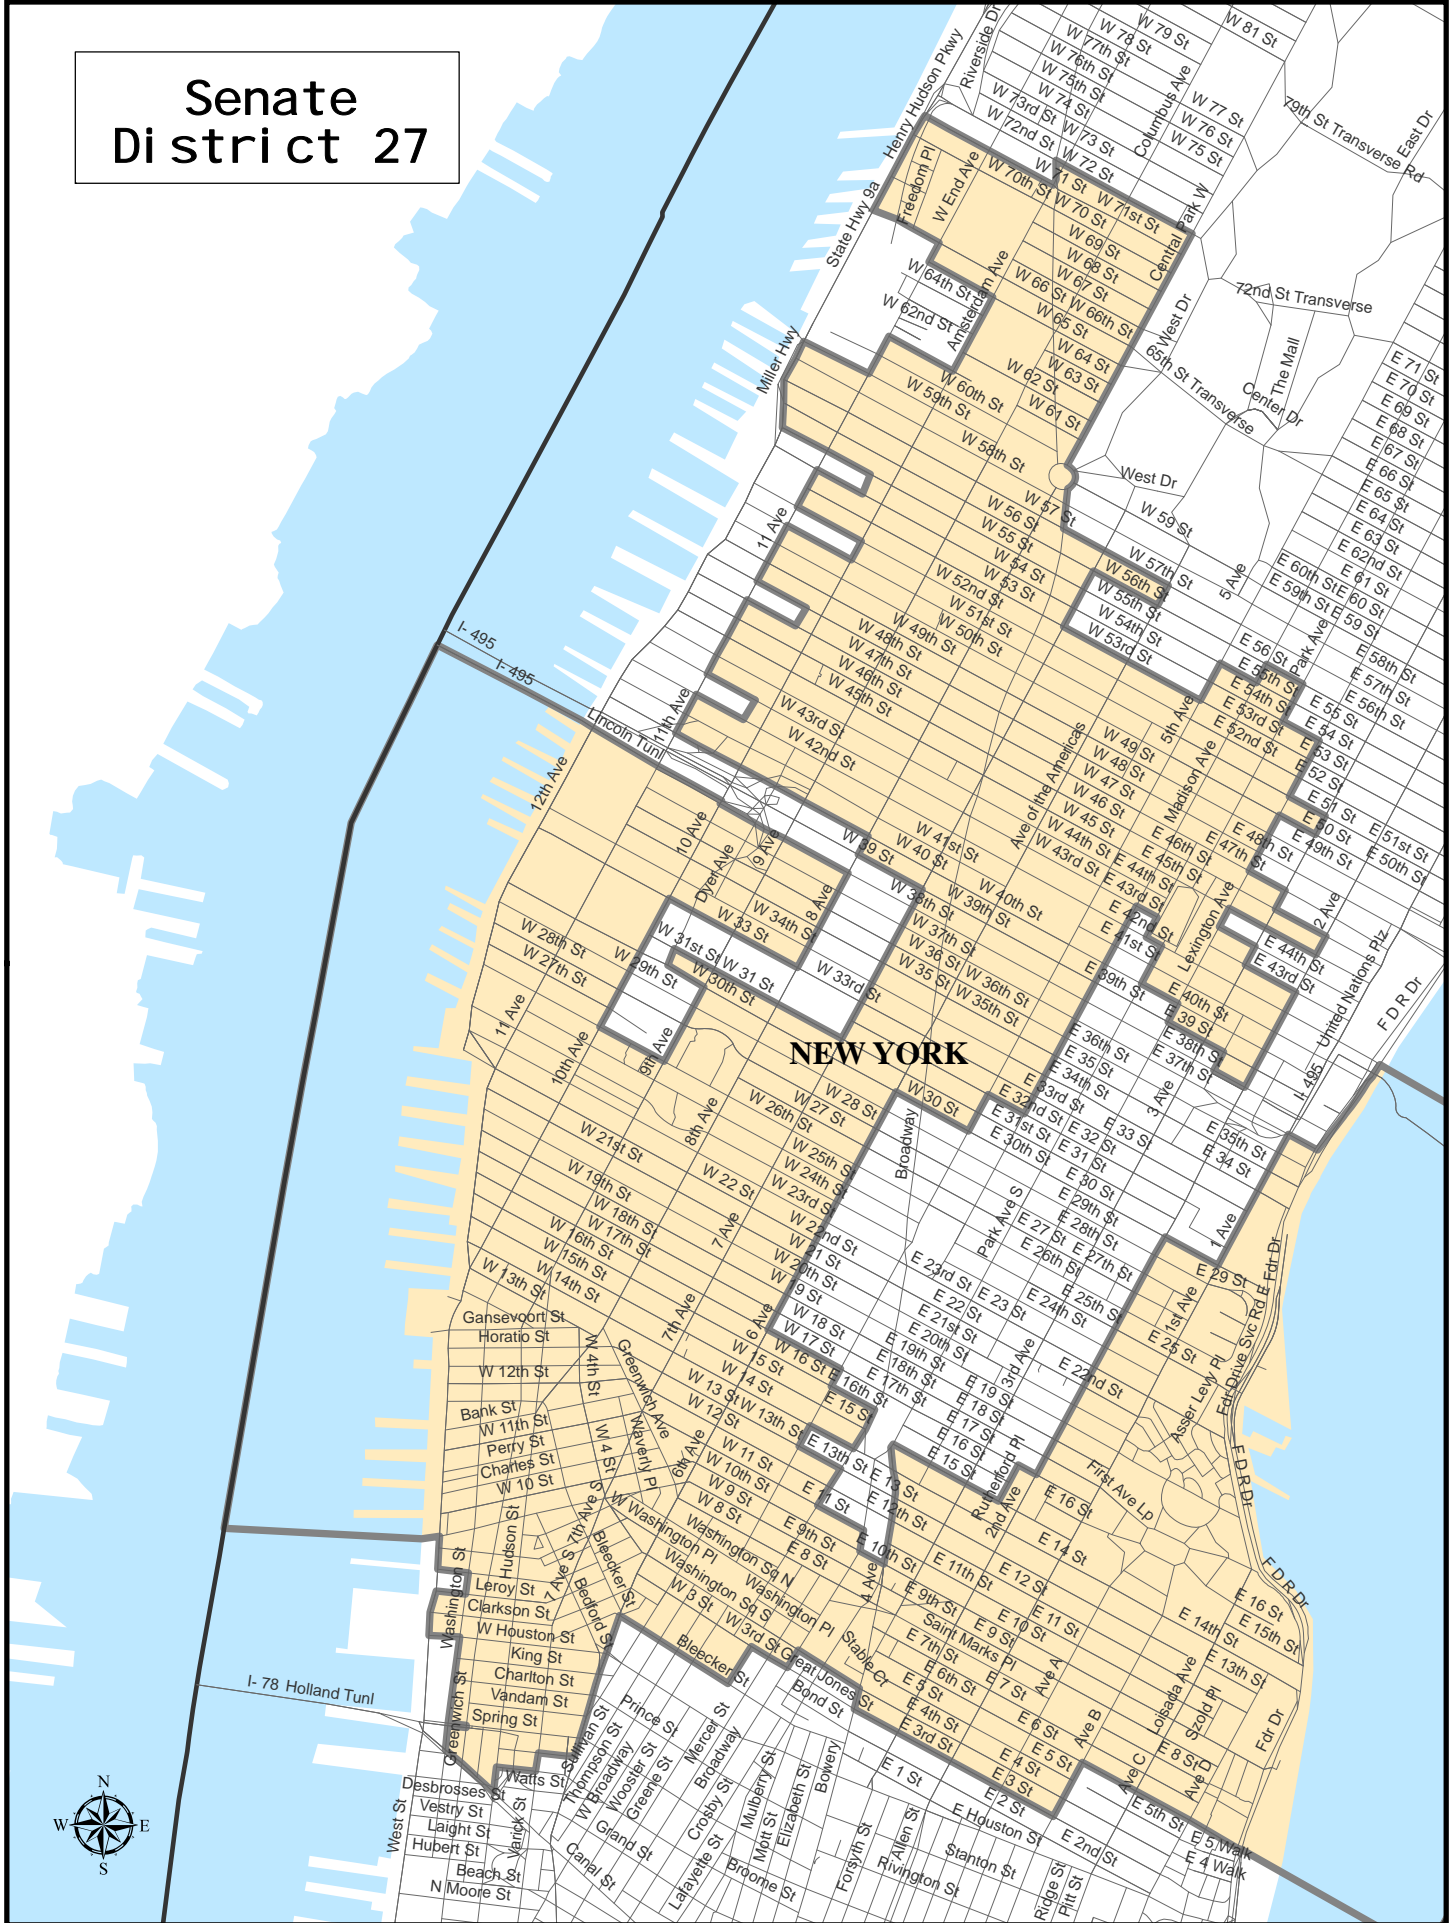

Senate District 27

NEW YORK

Senate District 27

Adjusted Total Population : 318,021
Deviation : 10,665
Deviation Percentage : 3.47

	NH White	NH Black	Hispanic	NH Asian	NH Amlnd	NH Hwn	NH Multi	NH Other	Unknown
Total	212,139	15,082	39,939	41,766	353	119	7,472	1,149	2
% of Total	66.71	4.74	12.56	13.13	0.11	0.04	2.35	0.36	0.00
Total 18+	196,939	13,351	33,962	38,904	315	112	5,523	921	2
% of 18+	67.90	4.60	11.71	13.41	0.11	0.04	1.90	0.32	0.00