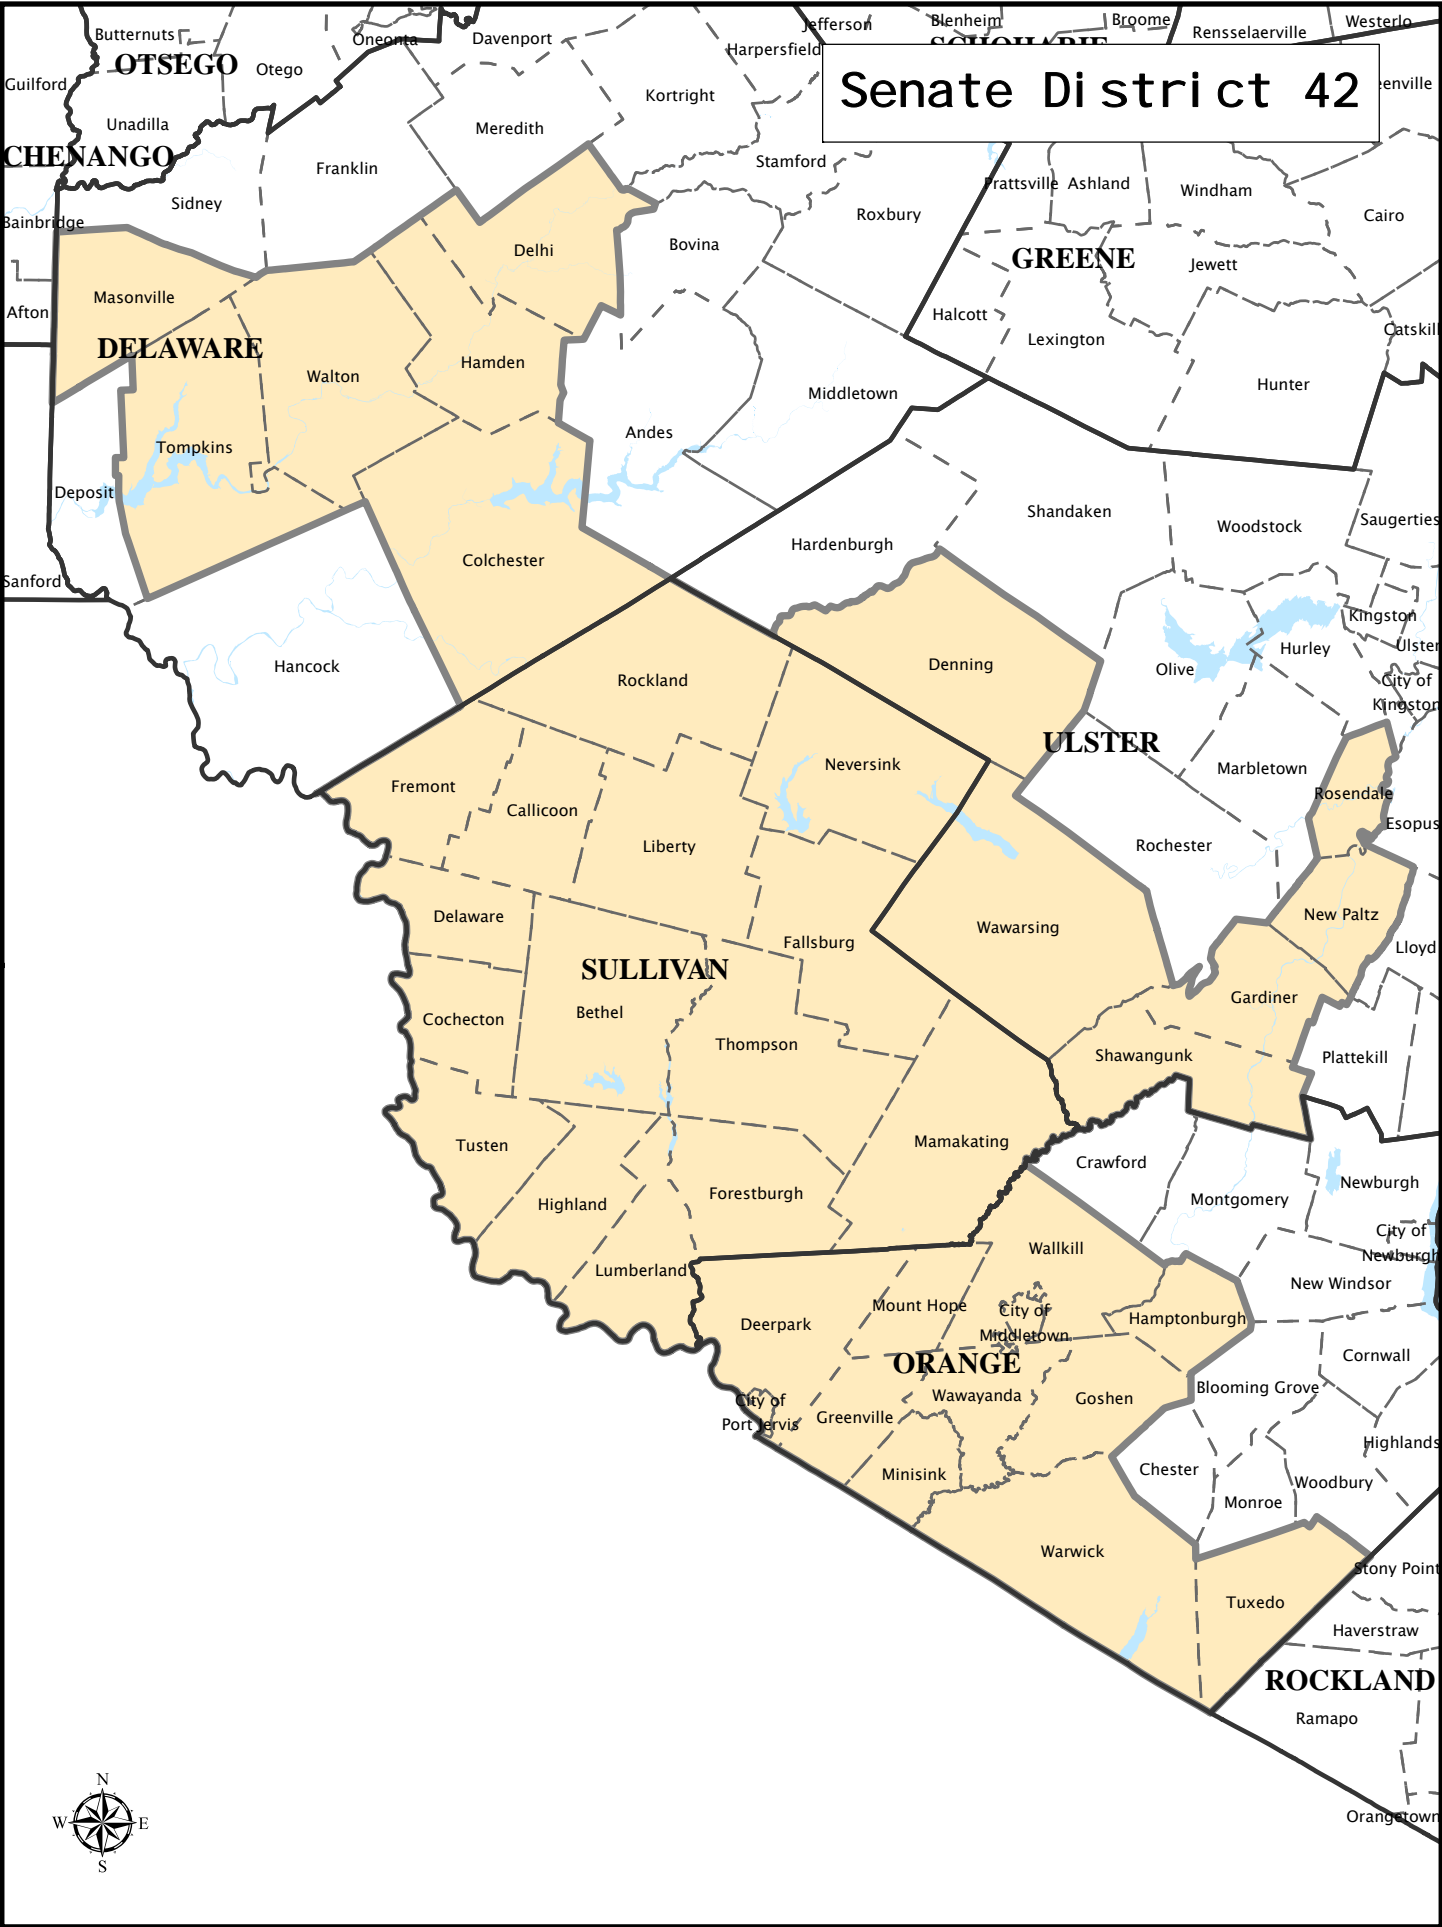

Senate District 42

Senate District 42

Adjusted Total Population : 292,711
Deviation : -14,645
Deviation Percentage : -4.76

	NH White	NH Black	Hispanic	NH Asian	NH Amlnd	NH Hwn	NH Multi	NH Other	Unknown
Total	216,677	21,078	42,733	5,301	812	49	5,457	632	-28
% of Total	74.02	7.20	14.60	1.81	0.28	0.02	1.86	0.22	-0.01
Total 18+	173,772	15,581	27,706	4,145	649	40	2,779	417	-28
% of 18+	77.21	6.92	12.31	1.84	0.29	0.02	1.23	0.19	-0.01

Department Of Justice									
	NH White	NH Black	Hispanic	NH Asian	NH Amlnd	NH Hwn	NH Multi	NH Other	Unknown
Total	216,677	23,341	42,733	6,134	1,729	85	1,237	803	-28
% of Total	74.02	7.97	14.60	2.10	0.59	0.03	0.42	0.27	-0.01
Total 18+	173,772	16,374	27,706	4,530	1,303	67	811	526	-28
% of 18+	77.21	7.28	12.31	2.01	0.58	0.03	0.36	0.23	-0.01