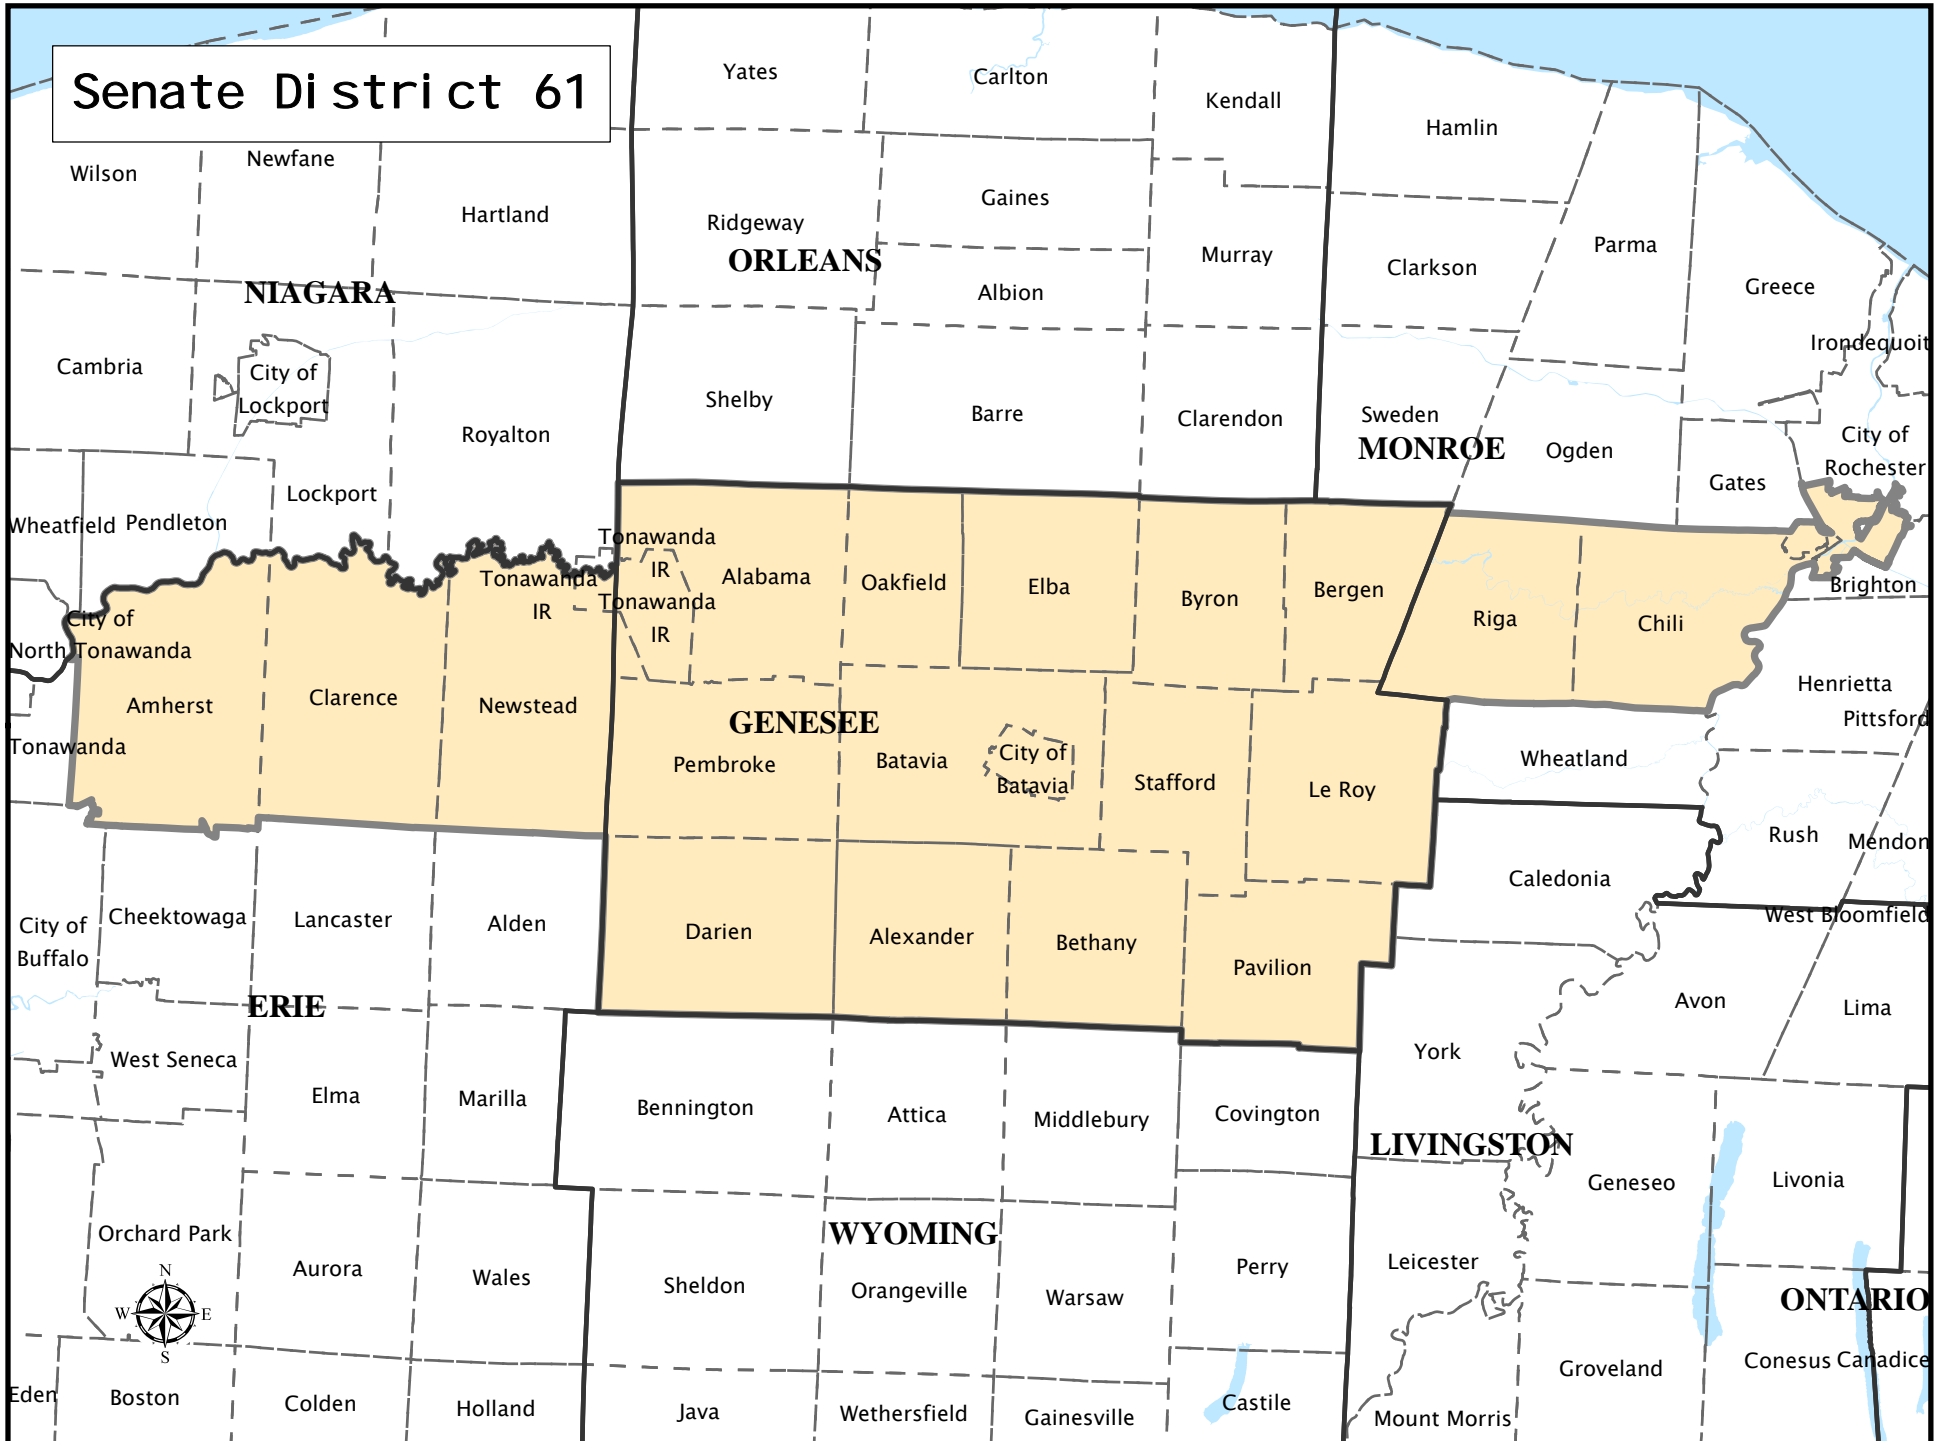

Senate District 61

Senate District 61

Adjusted Total Population : 292,307
Deviation : -15,049
Deviation Percentage : -4.90

	NH White	NH Black	Hispanic	NH Asian	NH Amlnd	NH Hwn	NH Multi	NH Other	Unknown
Total	233,425	31,684	7,706	13,175	1,172	66	4,671	402	6
% of Total	79.86	10.84	2.64	4.51	0.40	0.02	1.60	0.14	0.00
Total 18+	187,153	22,466	4,925	10,743	920	55	2,265	245	6
% of 18+	81.81	9.82	2.15	4.70	0.40	0.02	0.99	0.11	0.00

Department Of Justice									
	NH White	NH Black	Hispanic	NH Asian	NH Amlnd	NH Hwn	NH Multi	NH Other	Unknown
Total	233,425	33,488	7,706	14,344	1,788	103	957	490	6
% of Total	79.86	11.46	2.64	4.91	0.61	0.04	0.33	0.17	0.00
Total 18+	187,153	23,041	4,925	11,307	1,333	80	623	310	6
% of 18+	81.81	10.07	2.15	4.94	0.58	0.03	0.27	0.14	0.00

NOTE: For a description of field names and Department of Justice definitions, please refer to the documentation above the district listing.