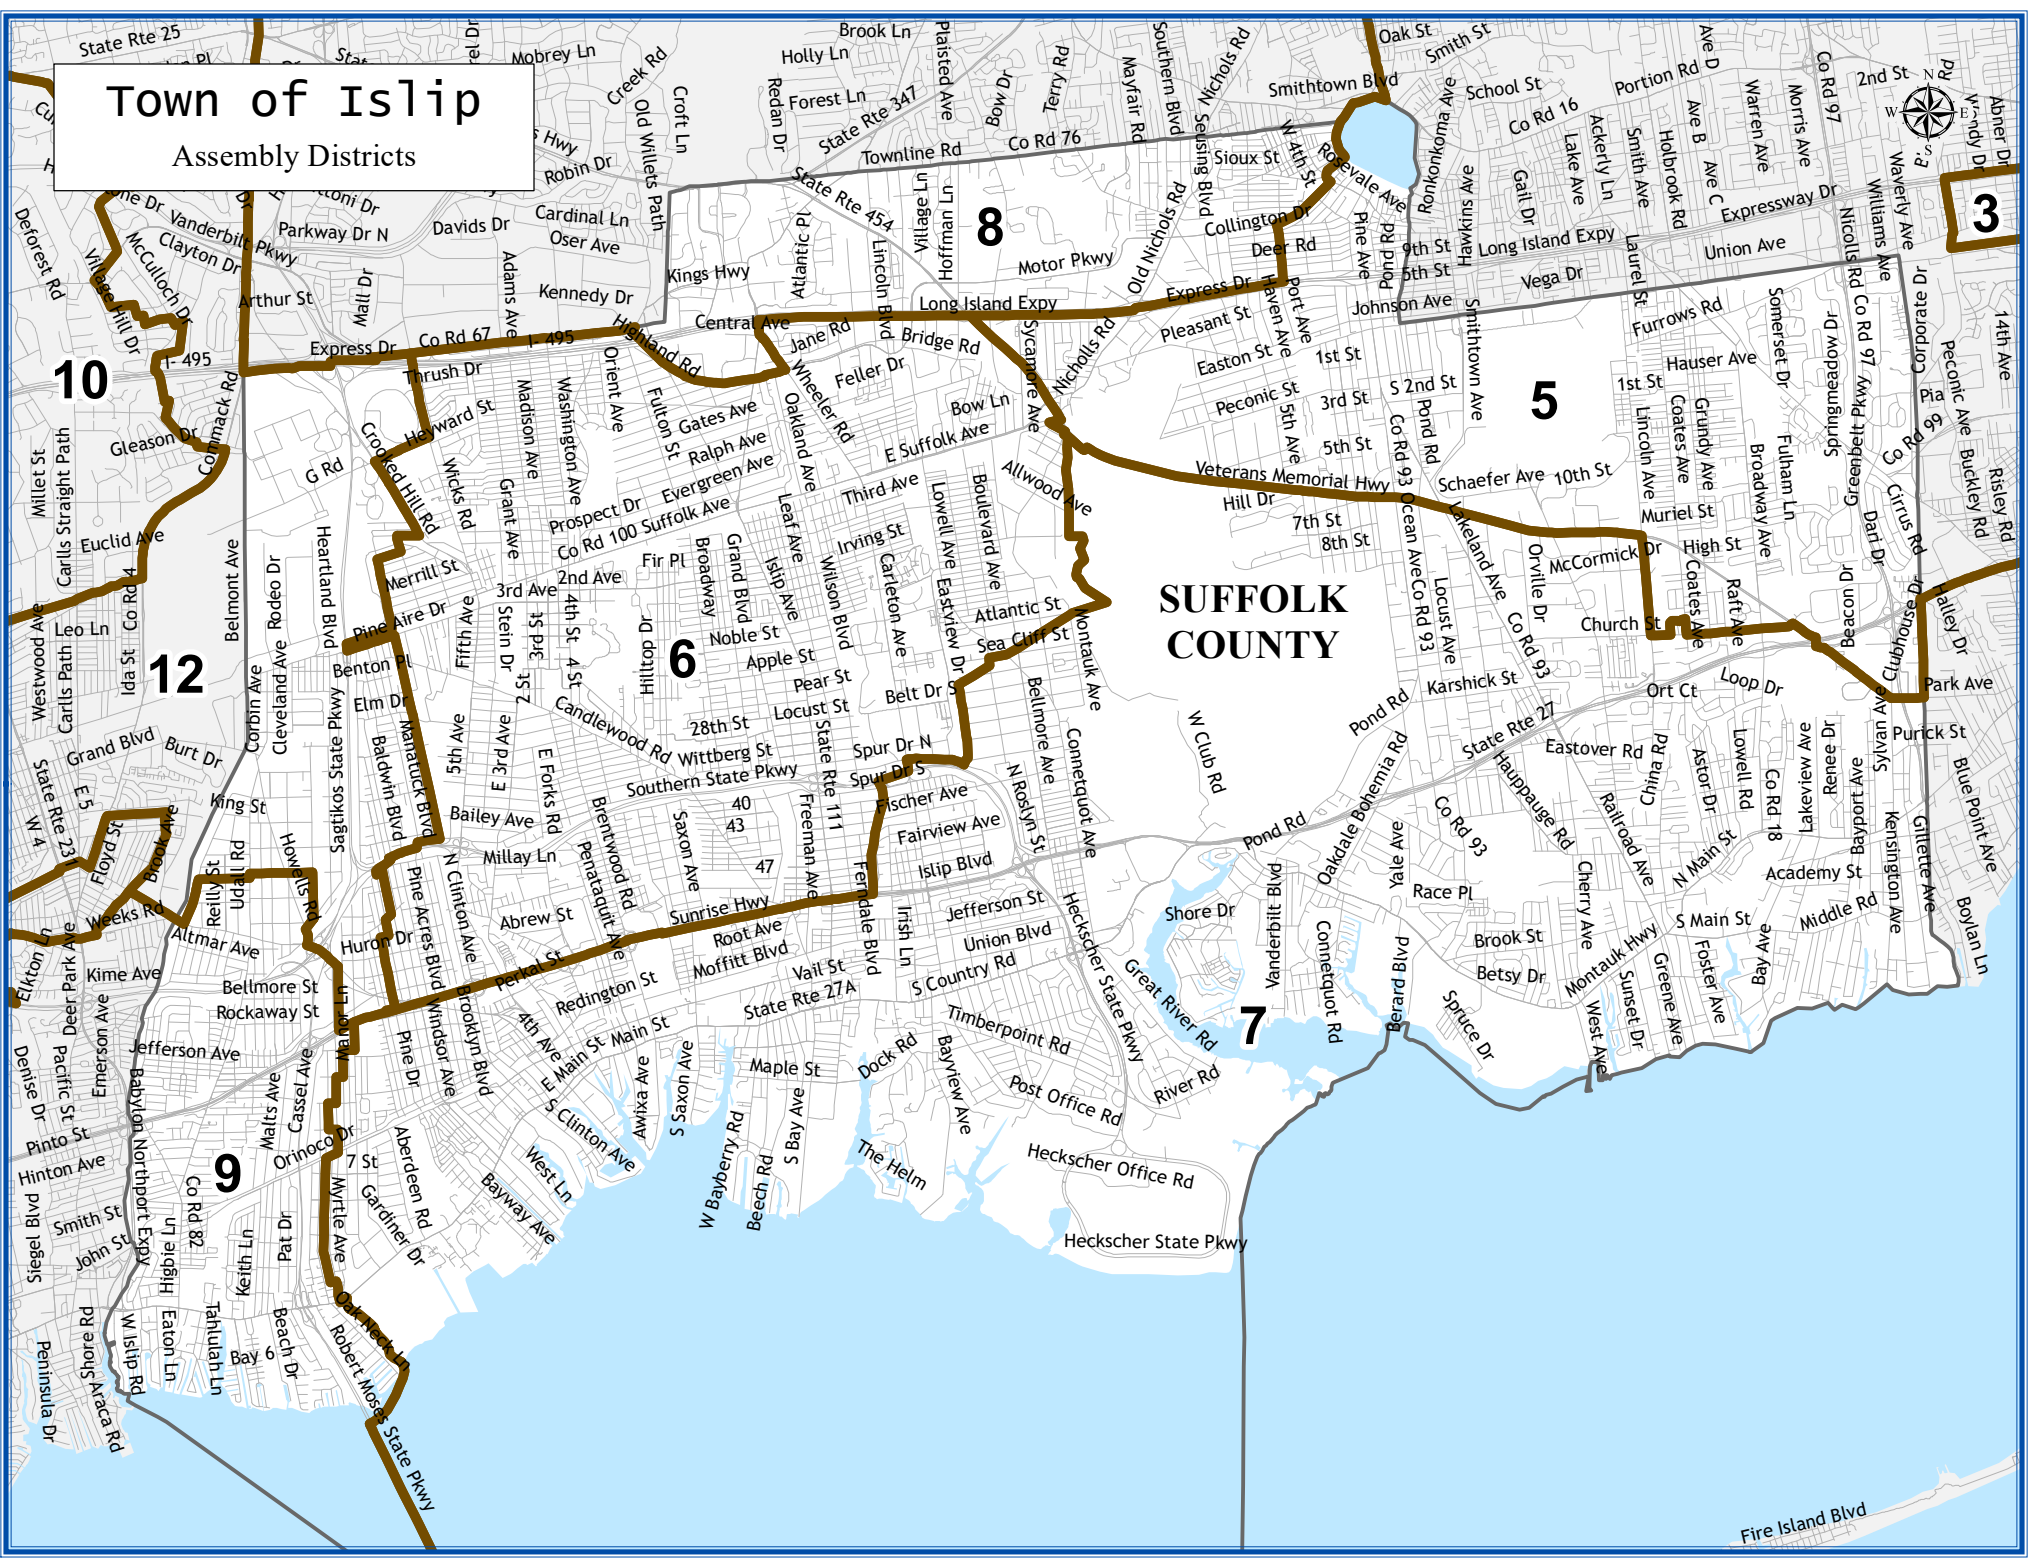

Town of Islip

Assembly Districts

SUFFOLK COUNTY