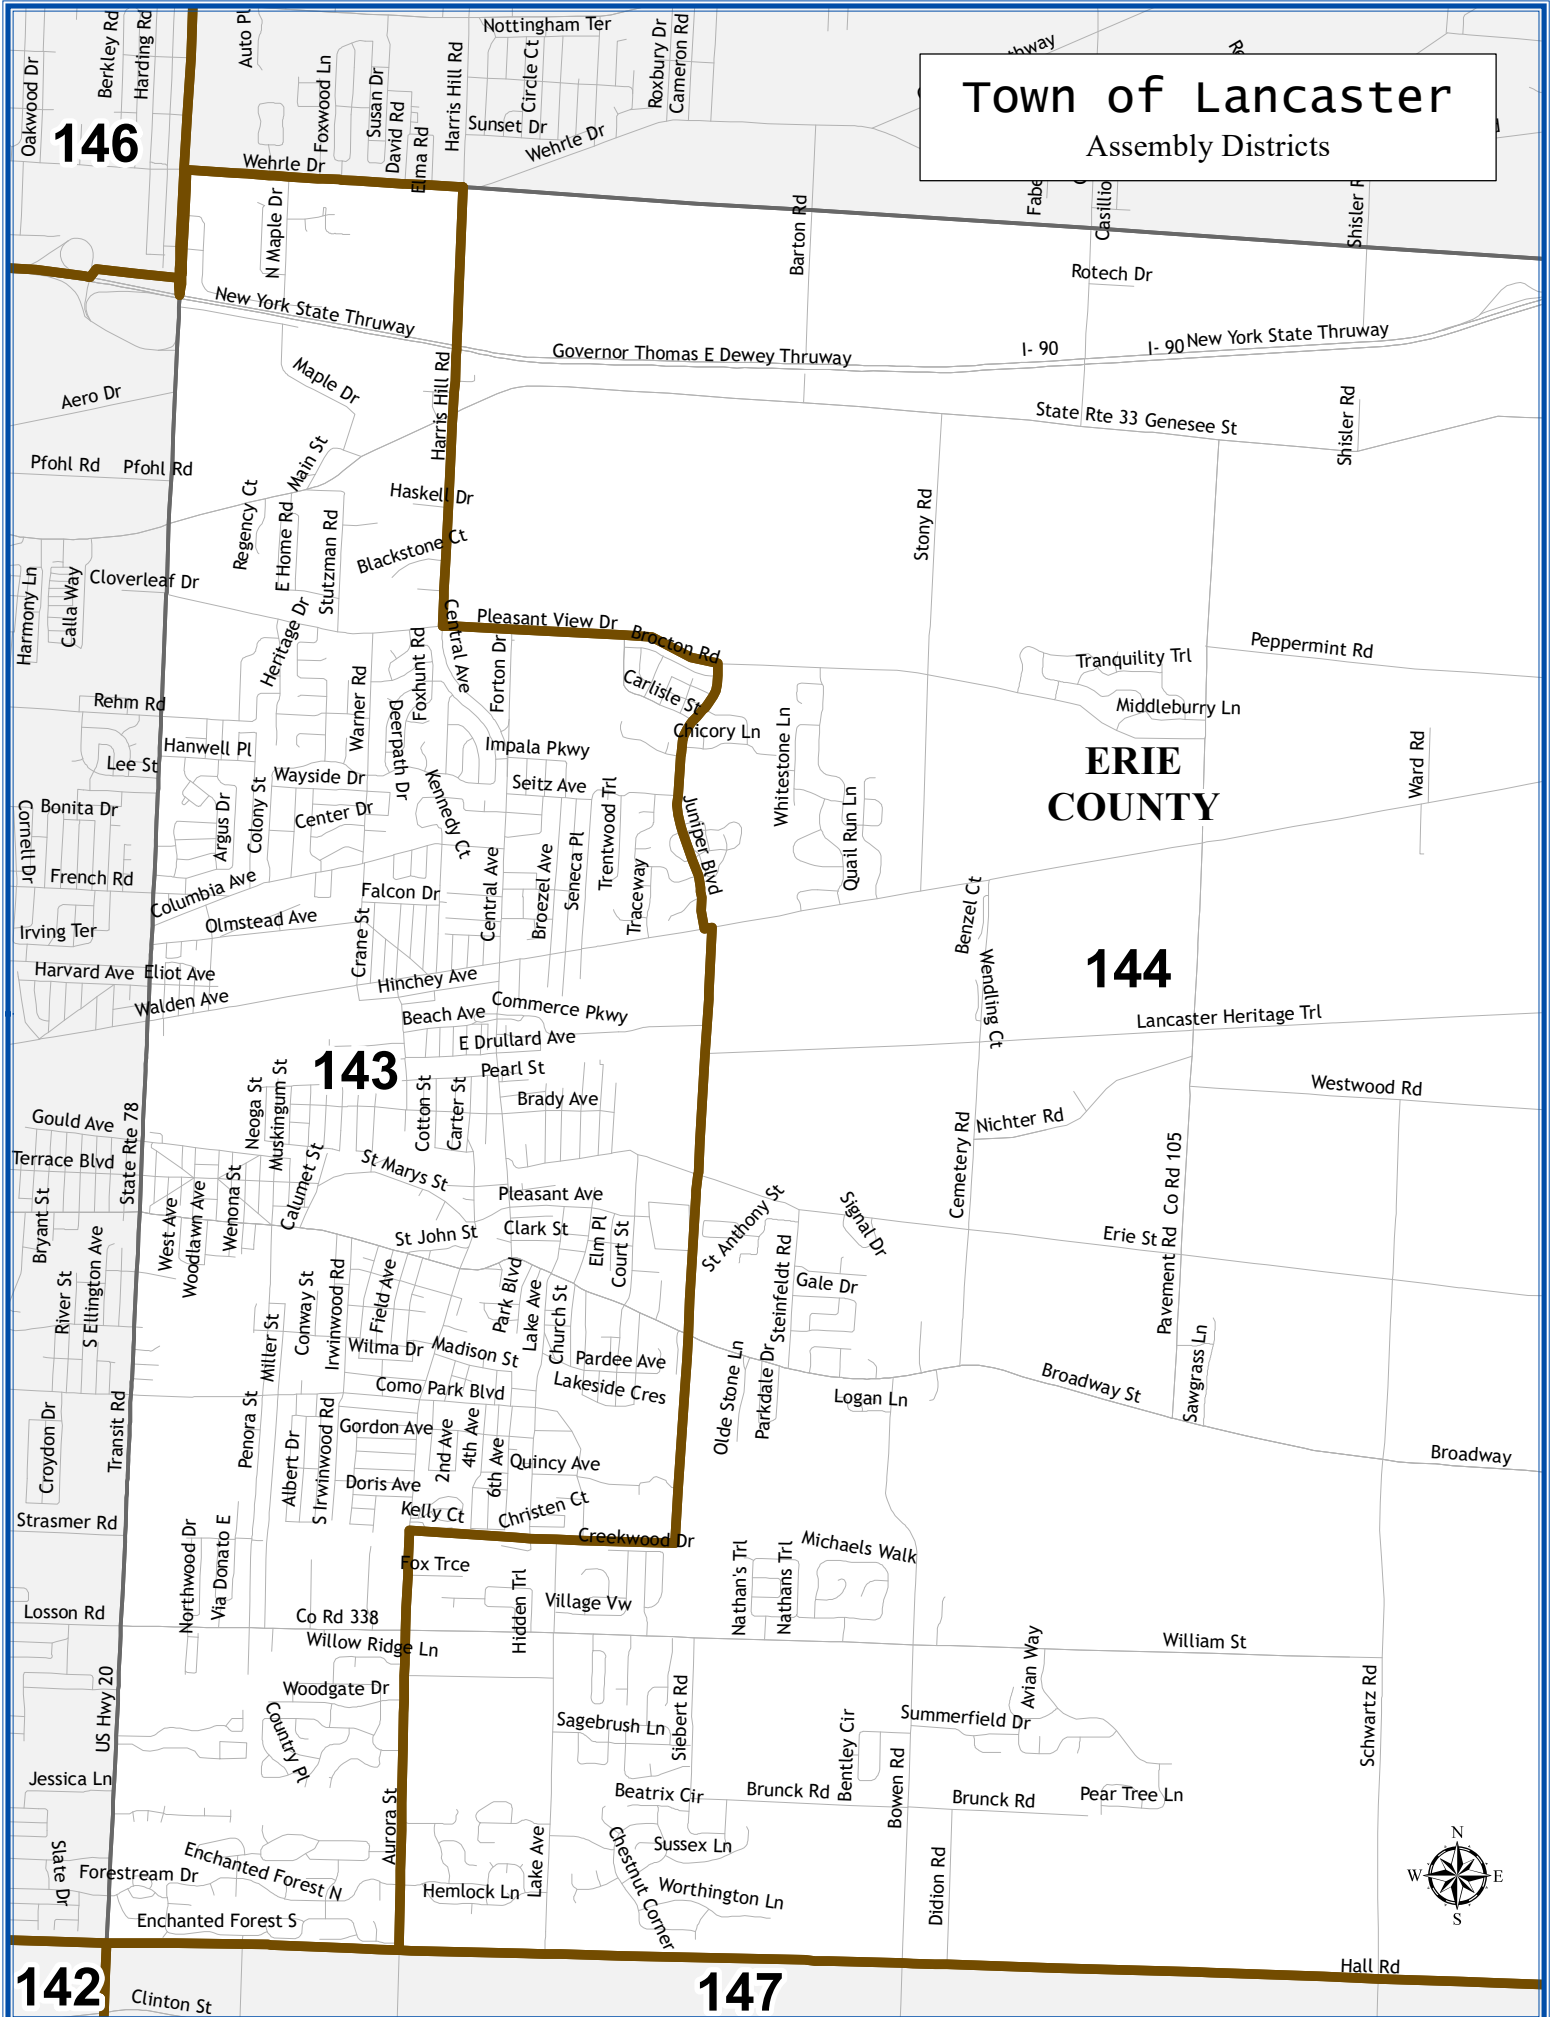

Town of Lancaster

Assembly Districts

**ERIE
COUNTY**

146

143

144

142

147