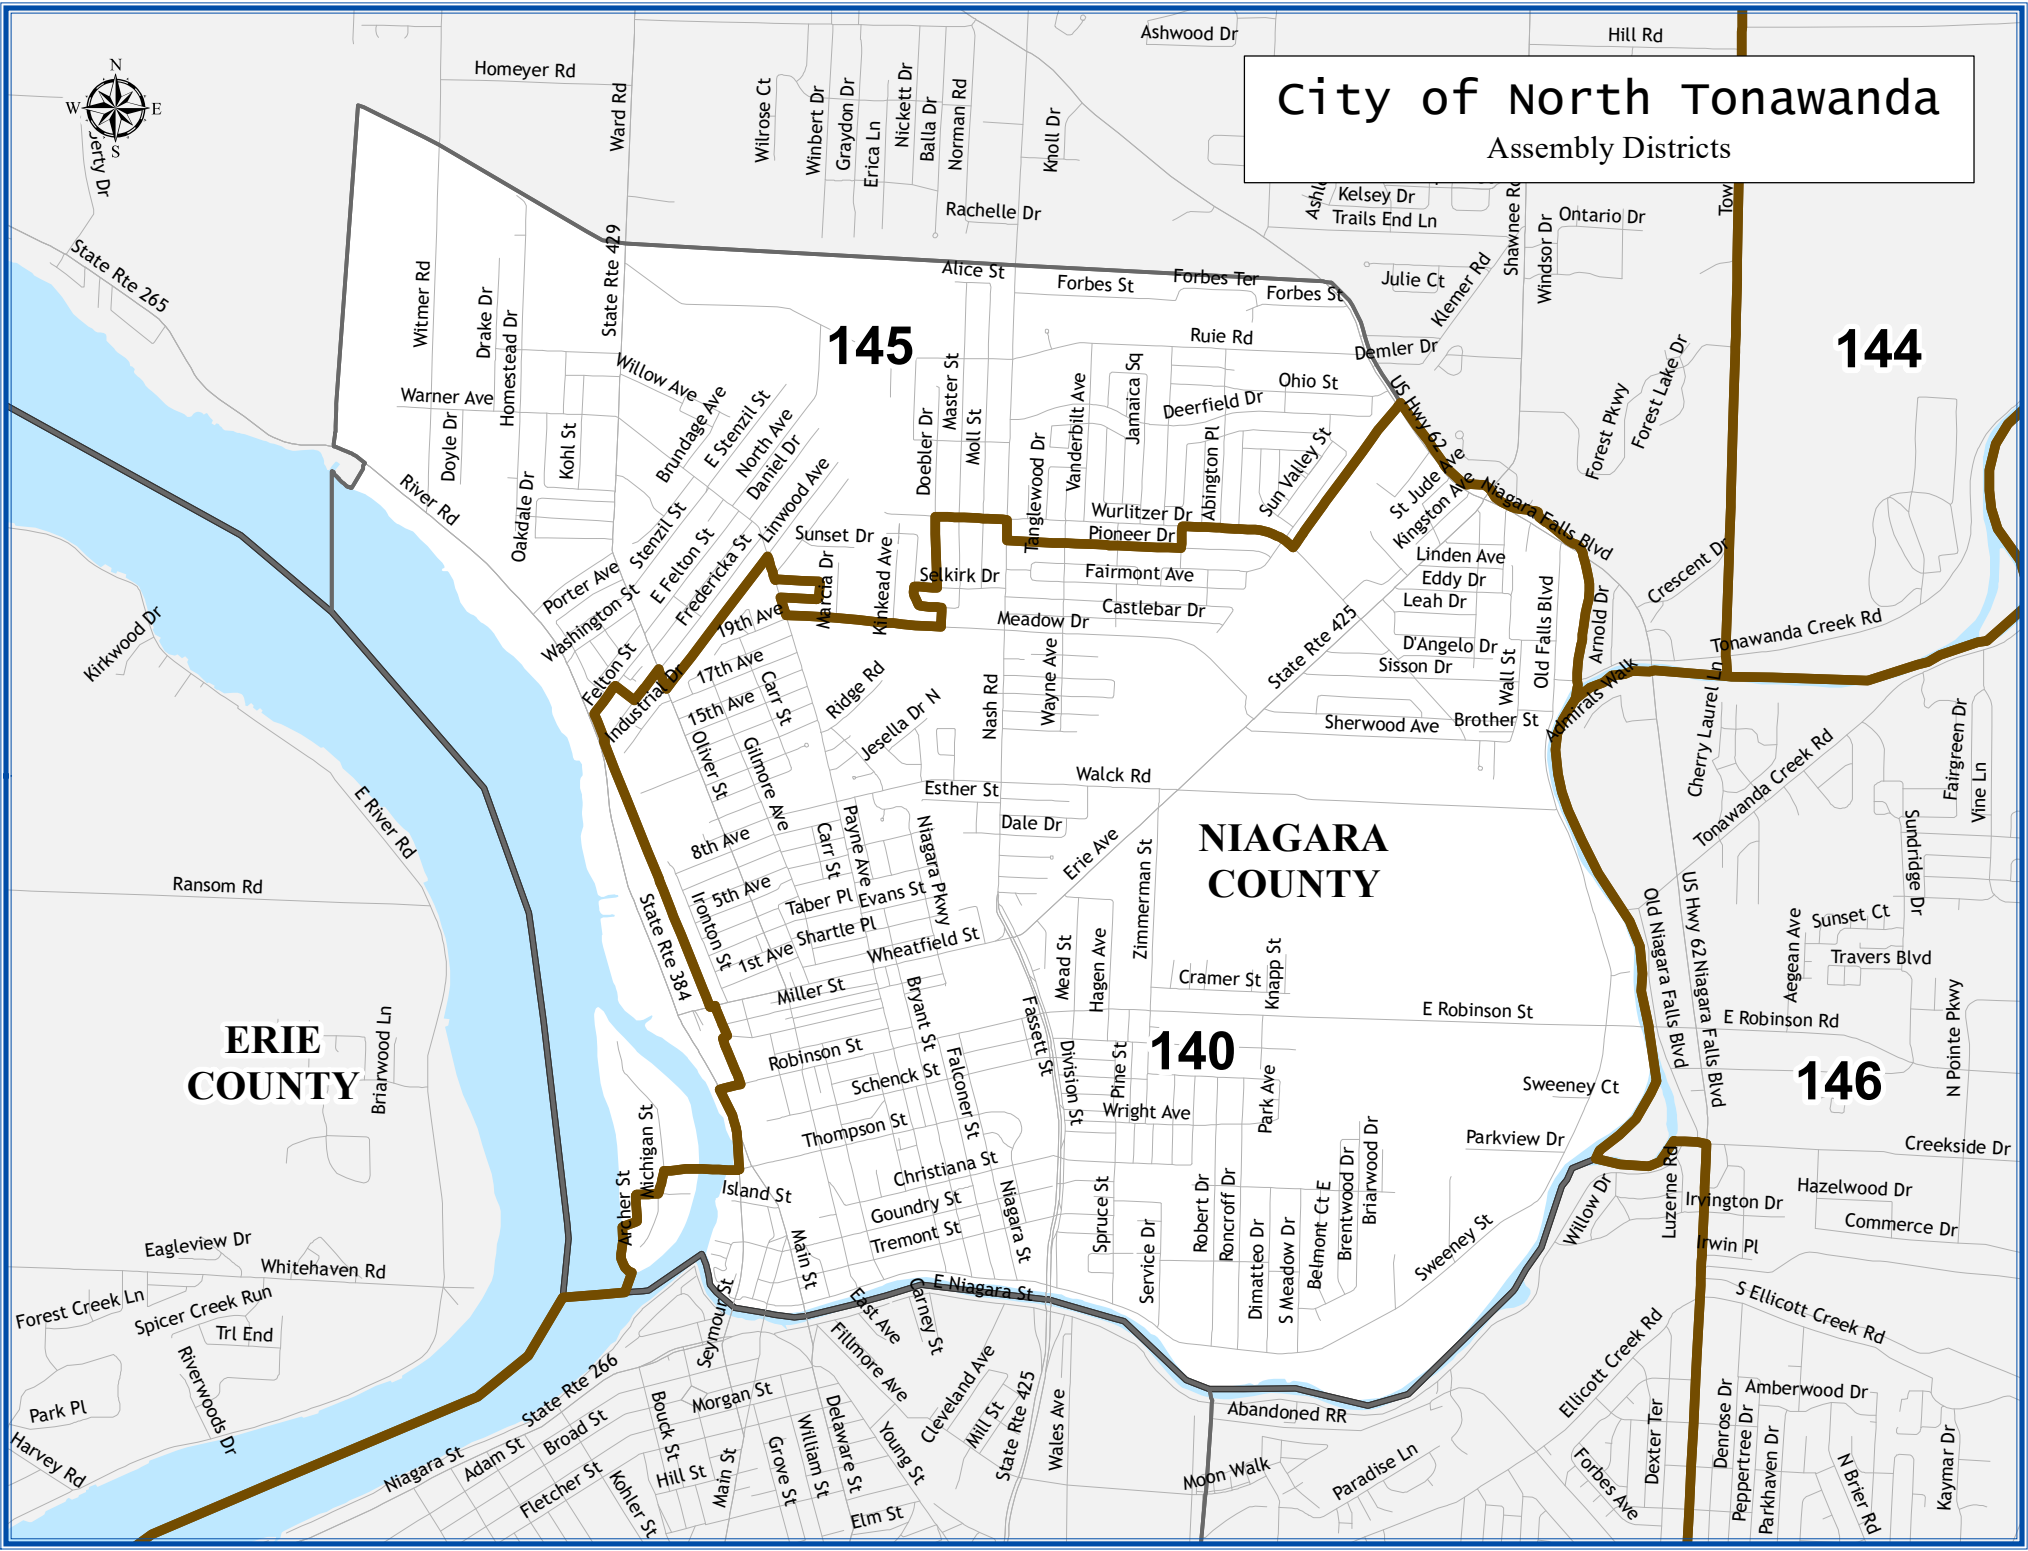

City of North Tonawanda

Assembly Districts

145

144

NIAGARA COUNTY

140

146

ERIE COUNTY