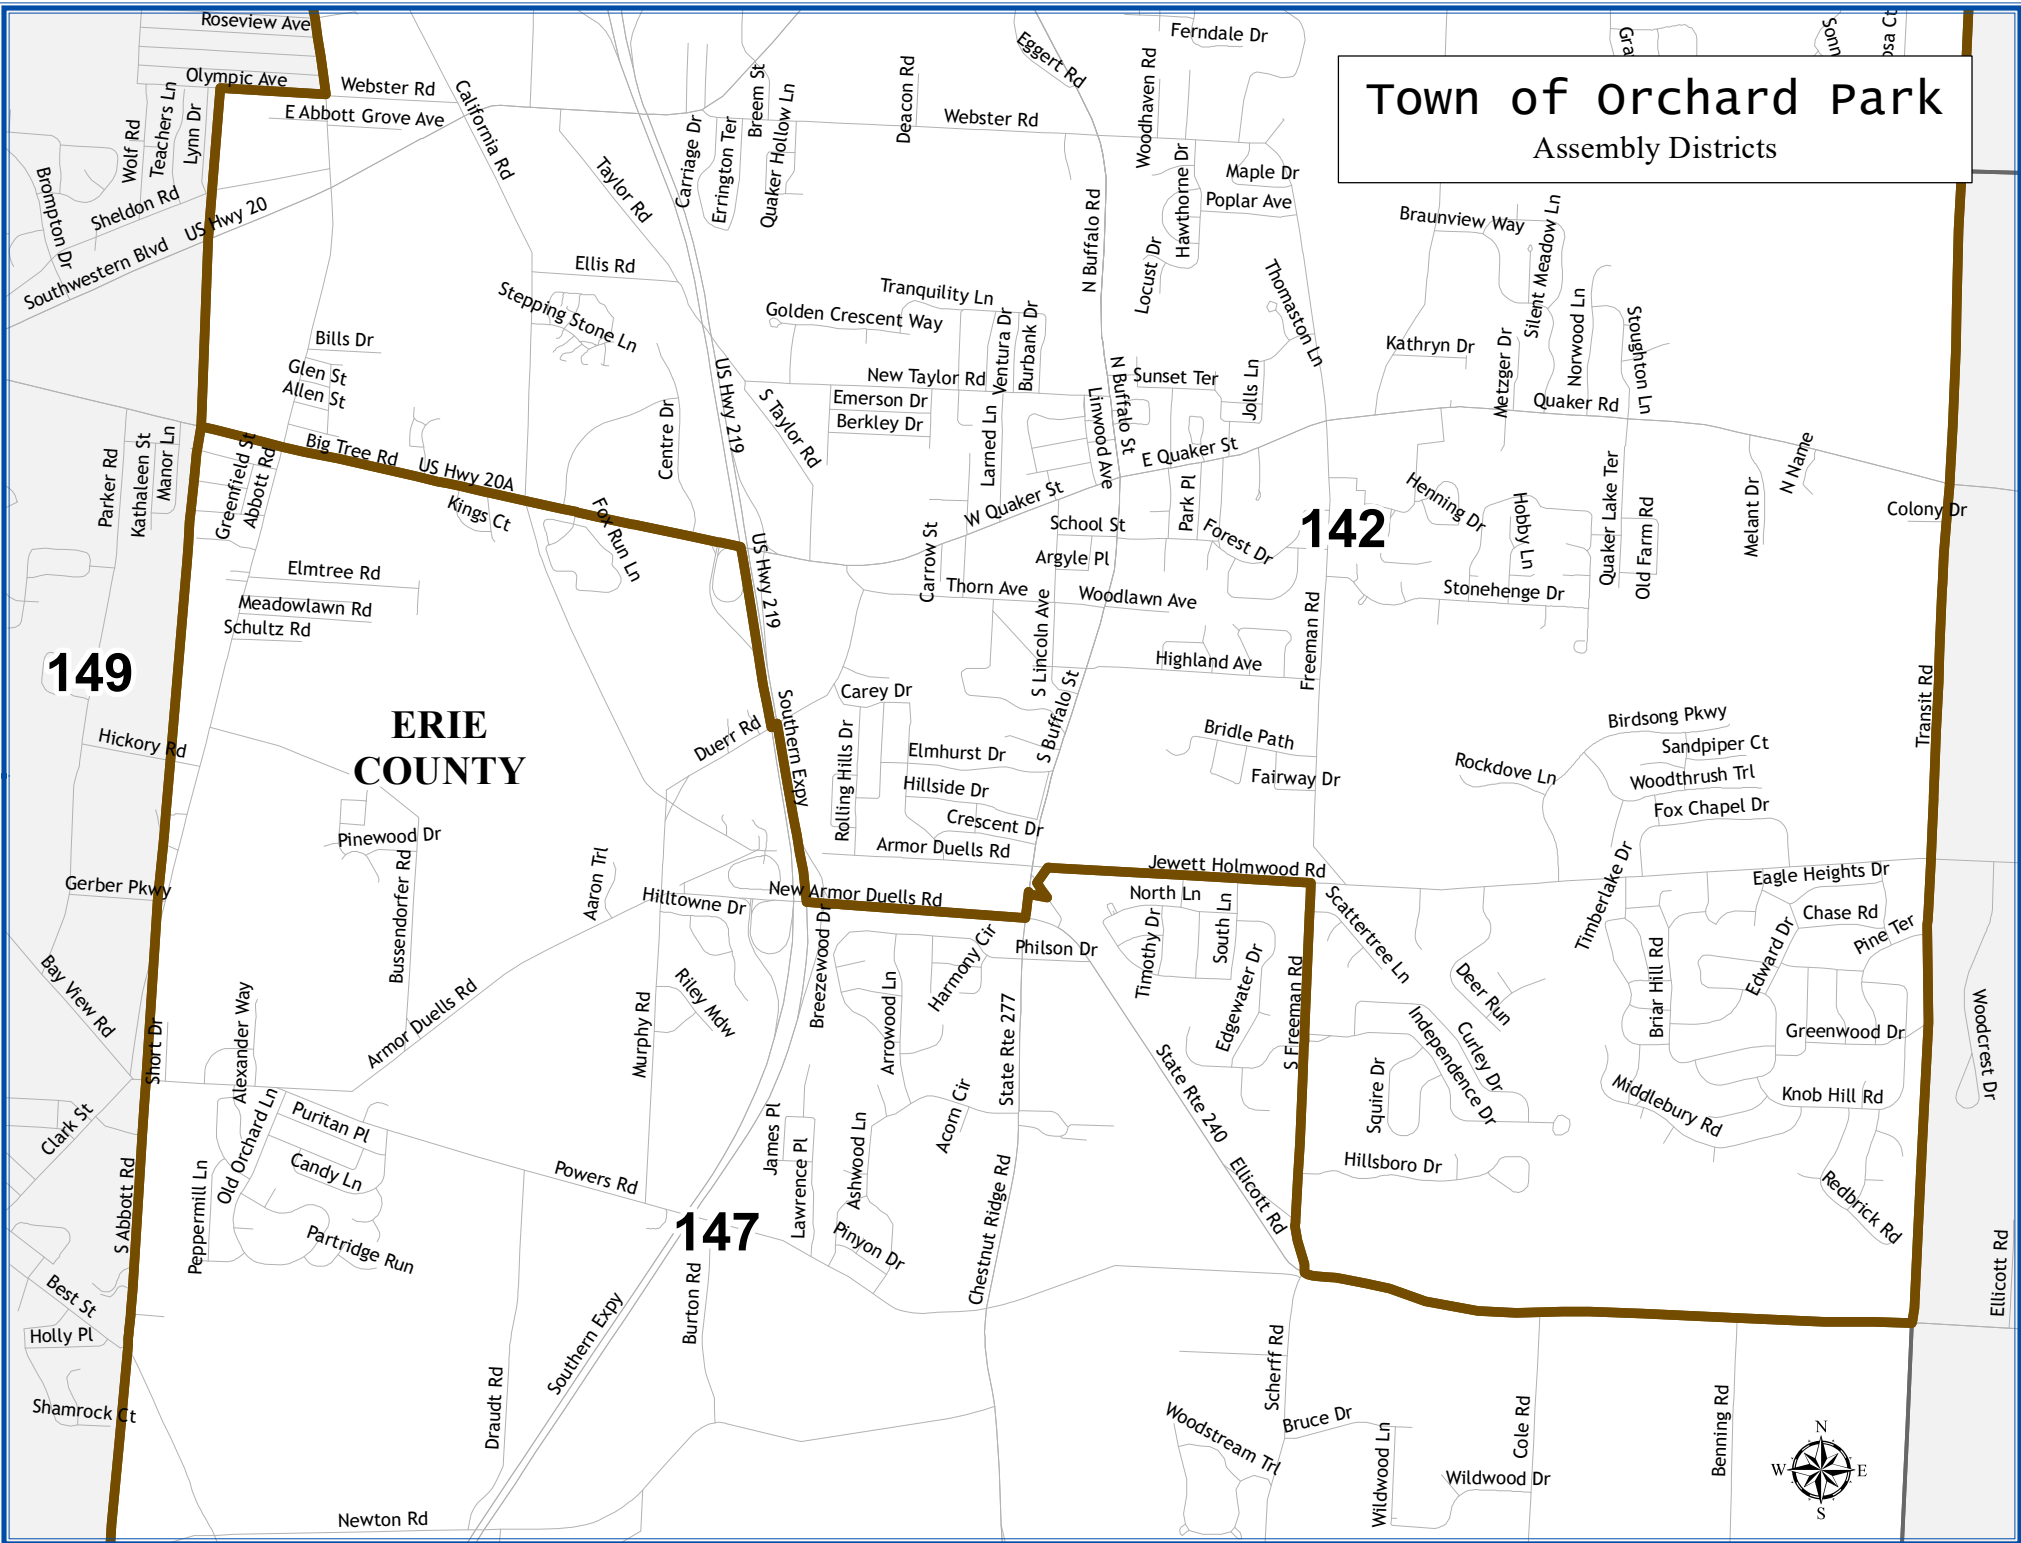

Town of Orchard Park

Assembly Districts

149

ERIE
COUNTY

142

147