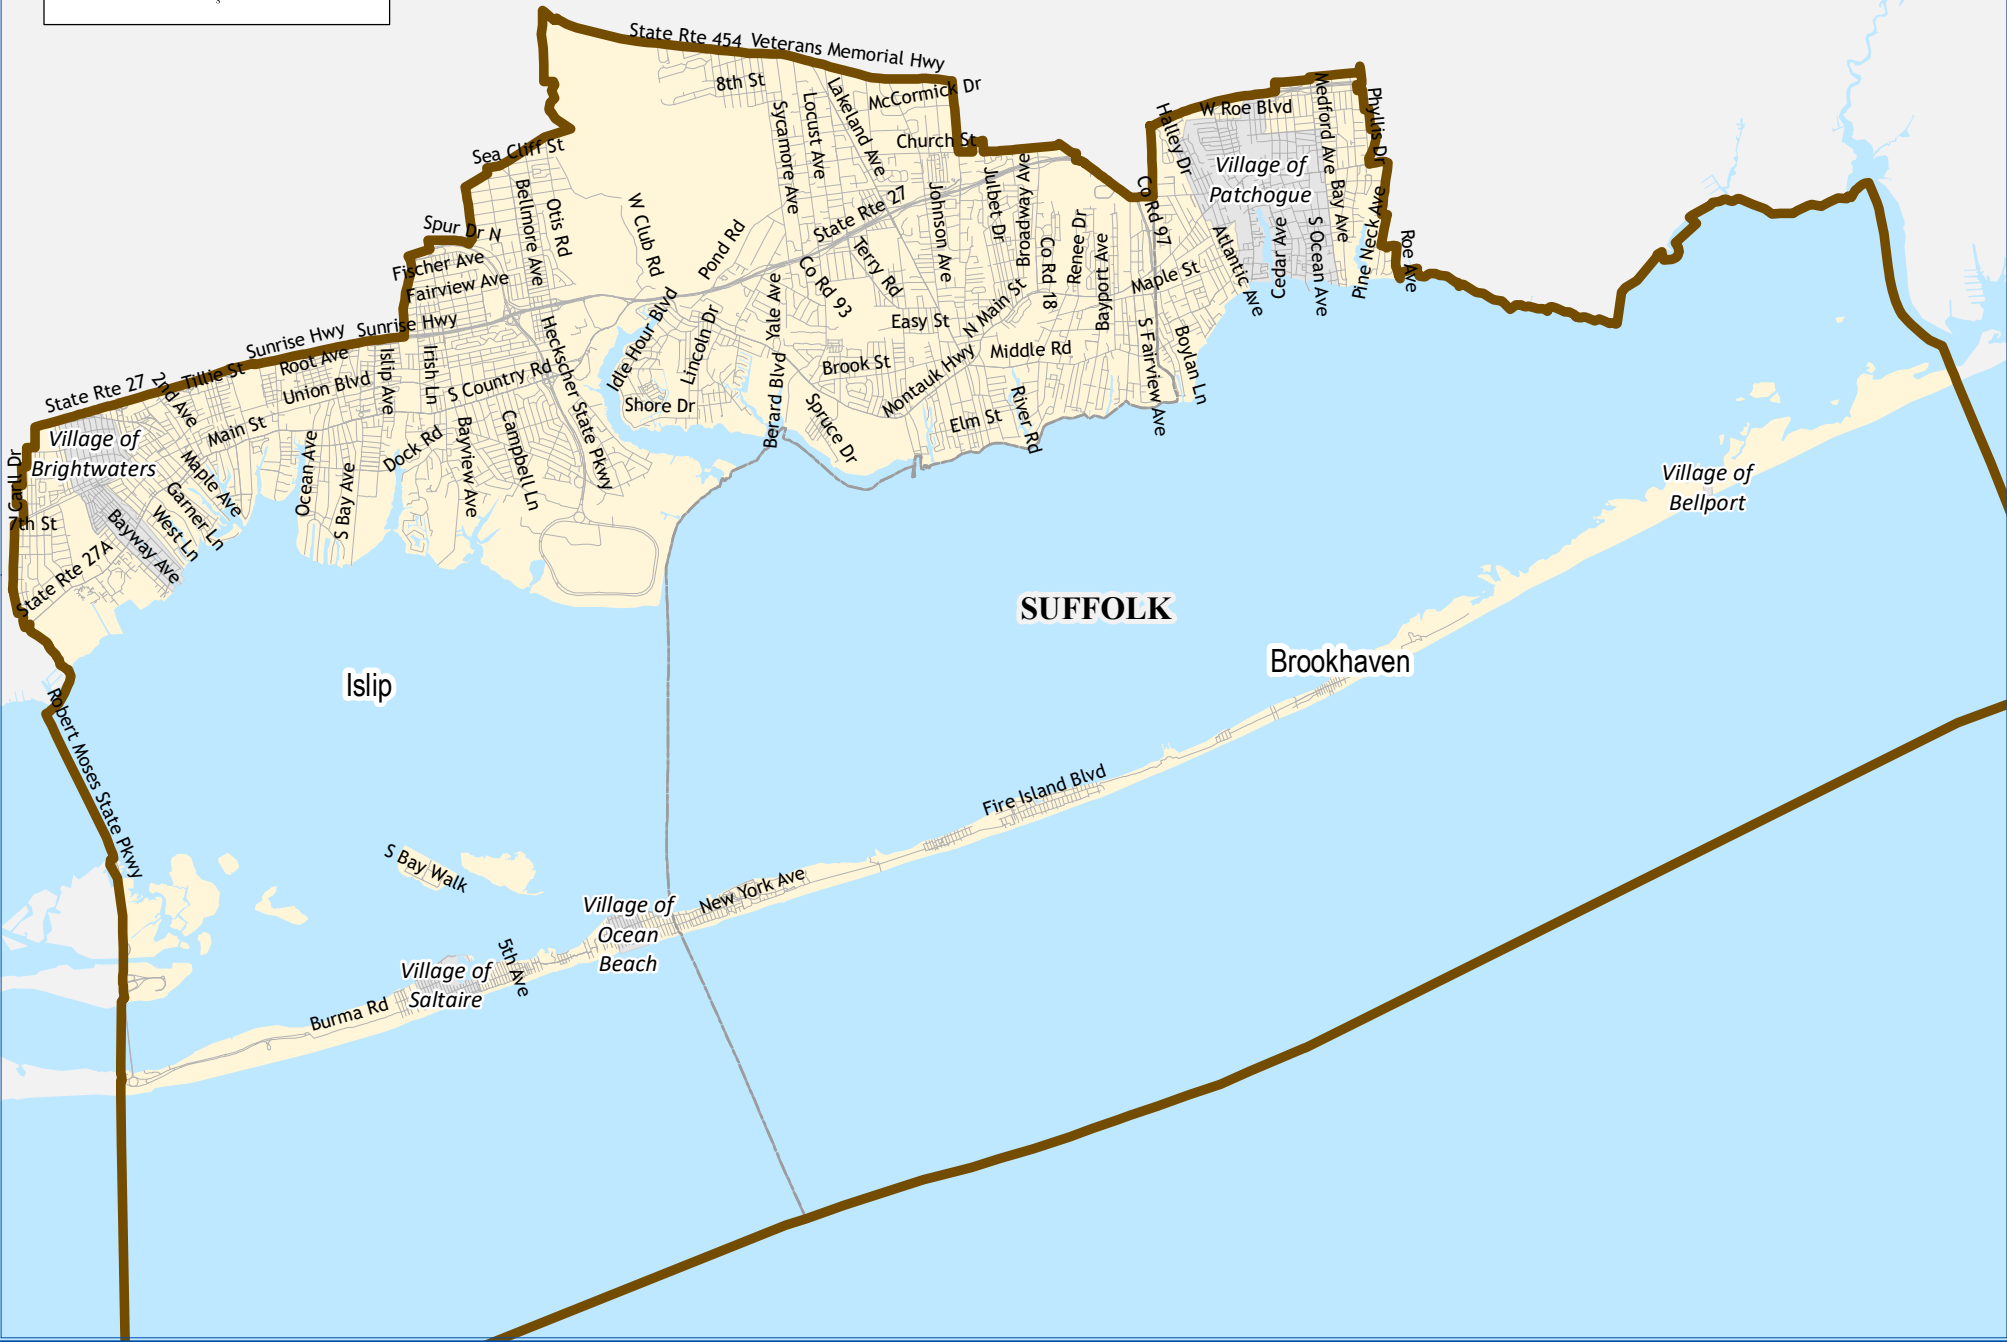

# Assembly District 7

## Assembly District 7

Total population : 129,904

Deviation : -4,721

Deviation Percentage : -3.51

	NH White	NH Black	Hispanic	NH Asian	NH AmInd	NH Hwn	NH Multi	NH Other
Total	98,161	5,147	19,864	2,841	152	21	3,173	545
% of Total	75.56	3.96	15.29	2.19	0.12	0.02	2.44	0.42
Total 18+	81,933	3,976	13,791	2,232	111	11	2,008	360
% of 18+	78.46	3.81	13.21	2.14	0.11	0.01	1.92	0.34
Department of Justice								
	NH White	NH Black	Hispanic	NH Asian	NH AmInd	NH Hwn	NH Multi	NH Other
Total	98,161	5,758	19,864	3,531	662	46	476	1,406
% of Total	75.56	4.43	15.29	2.72	0.51	0.04	0.37	1.08
Total 18+	81,933	4,309	13,791	2,577	496	27	321	968
% of 18+	78.46	4.13	13.21	2.47	0.47	0.03	0.31	0.93