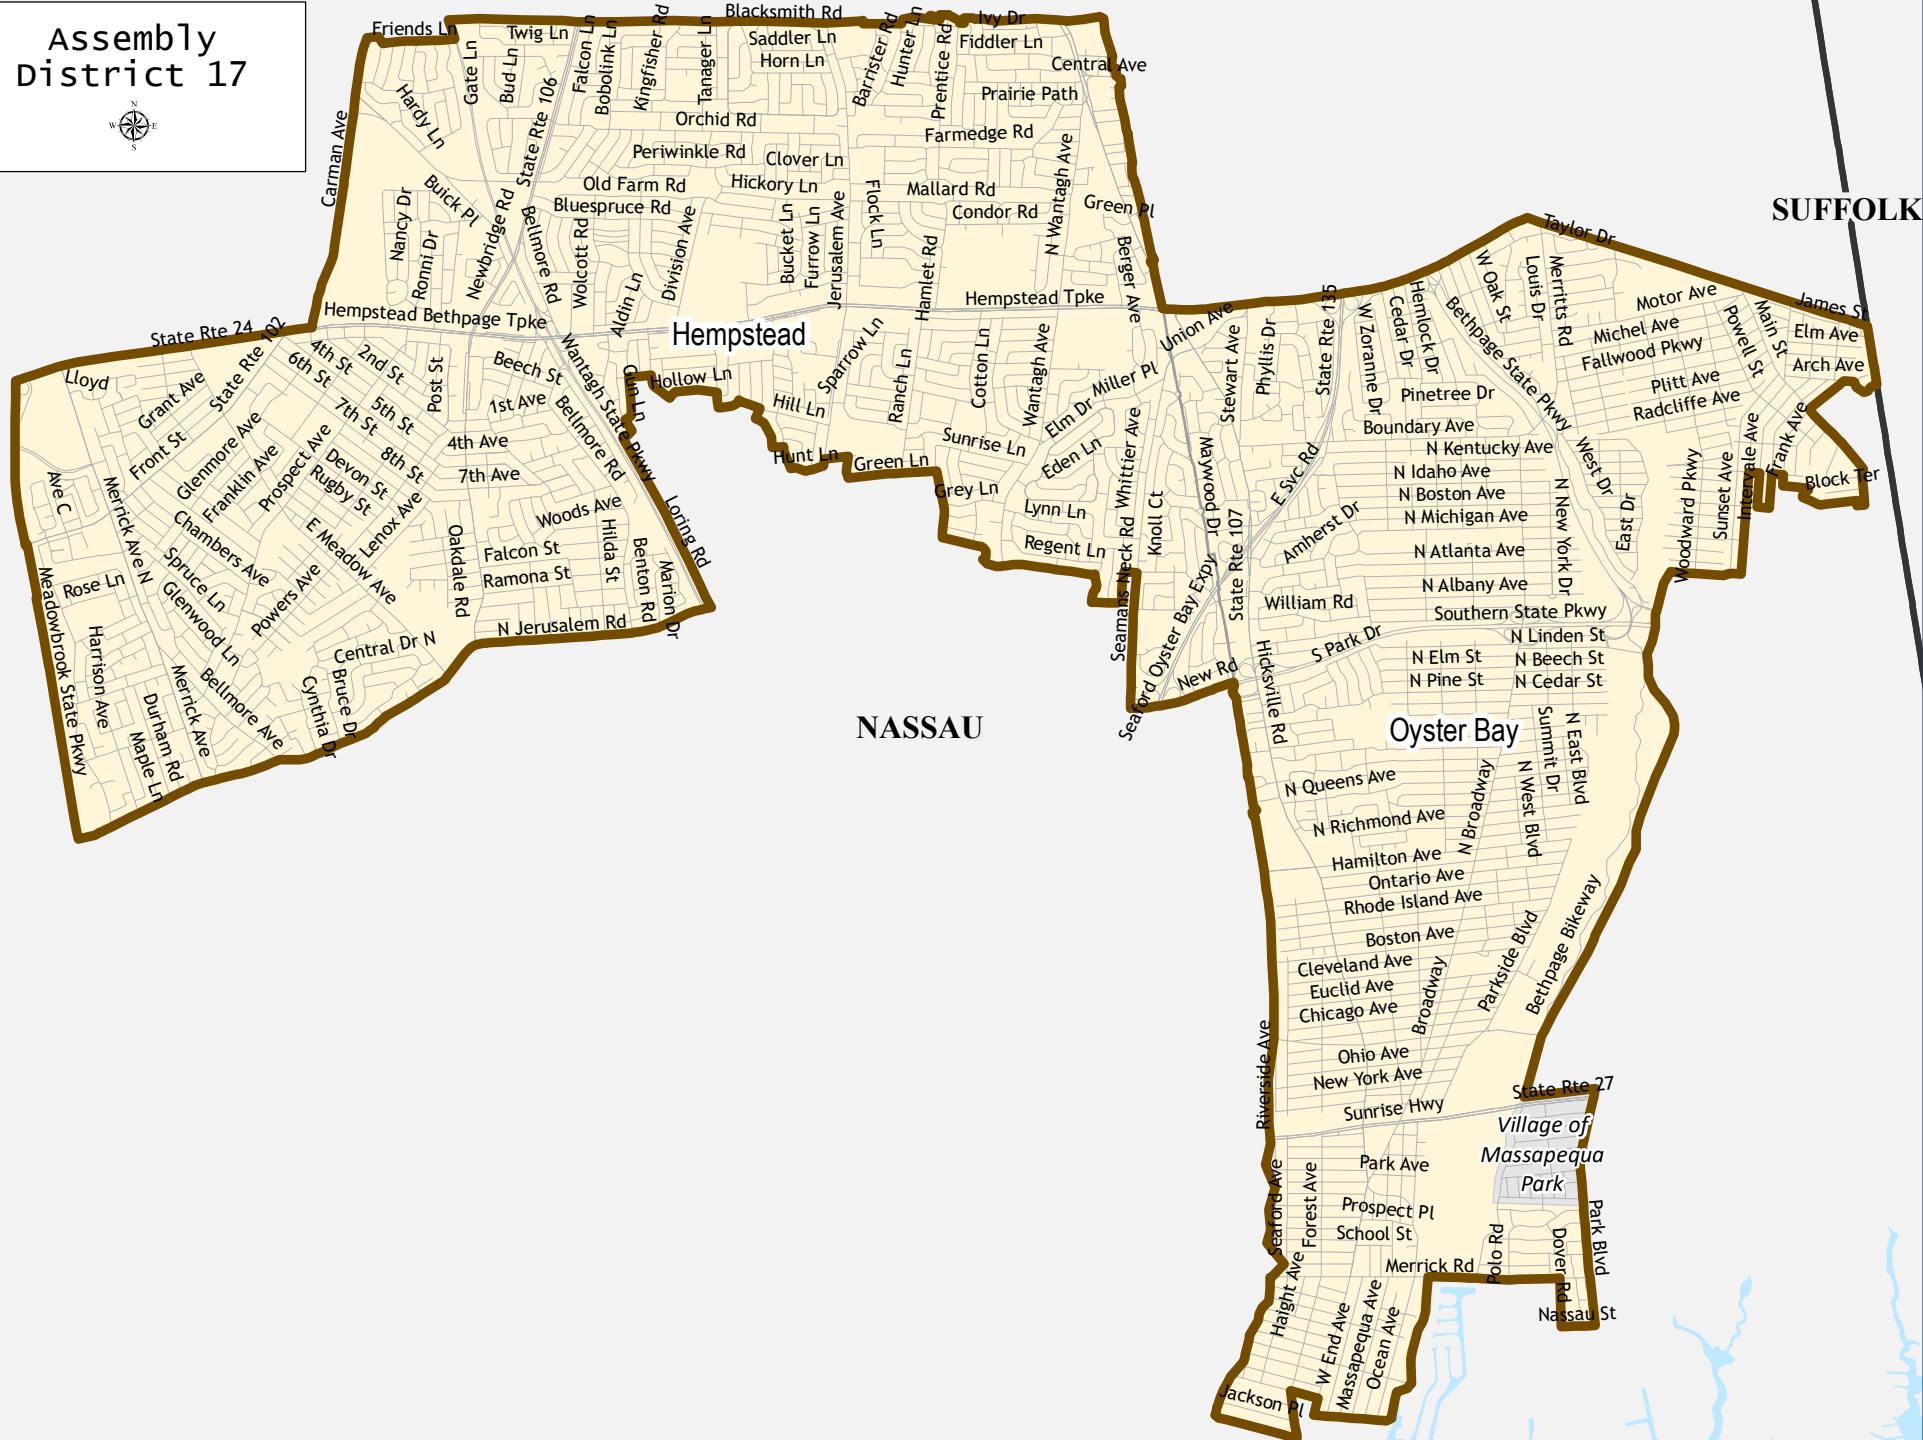

Assembly District 17

NASSAU

SUFFOLK

Hempstead

Oyster Bay

Village of Massapequa Park

Assembly District 17

Total population : 129,186

Deviation : -5,439

Deviation Percentage : -4.04

	NH White	NH Black	Hispanic	NH Asian	NH AmInd	NH Hwn	NH Multi	NH Other
Total	90,909	2,784	18,065	13,491	115	29	3,076	717
% of Total	70.37	2.16	13.98	10.44	0.09	0.02	2.38	0.56
Total 18+	76,063	2,222	12,760	10,150	77	26	1,887	497
% of 18+	73.36	2.14	12.31	9.79	0.07	0.03	1.82	0.48
Department of Justice								
	NH White	NH Black	Hispanic	NH Asian	NH AmInd	NH Hwn	NH Multi	NH Other
Total	90,909	3,228	18,065	14,376	460	47	565	1,536
% of Total	70.37	2.50	13.98	11.13	0.36	0.04	0.44	1.19
Total 18+	76,063	2,422	12,760	10,631	362	40	356	1,048
% of 18+	73.36	2.34	12.31	10.25	0.35	0.04	0.34	1.01