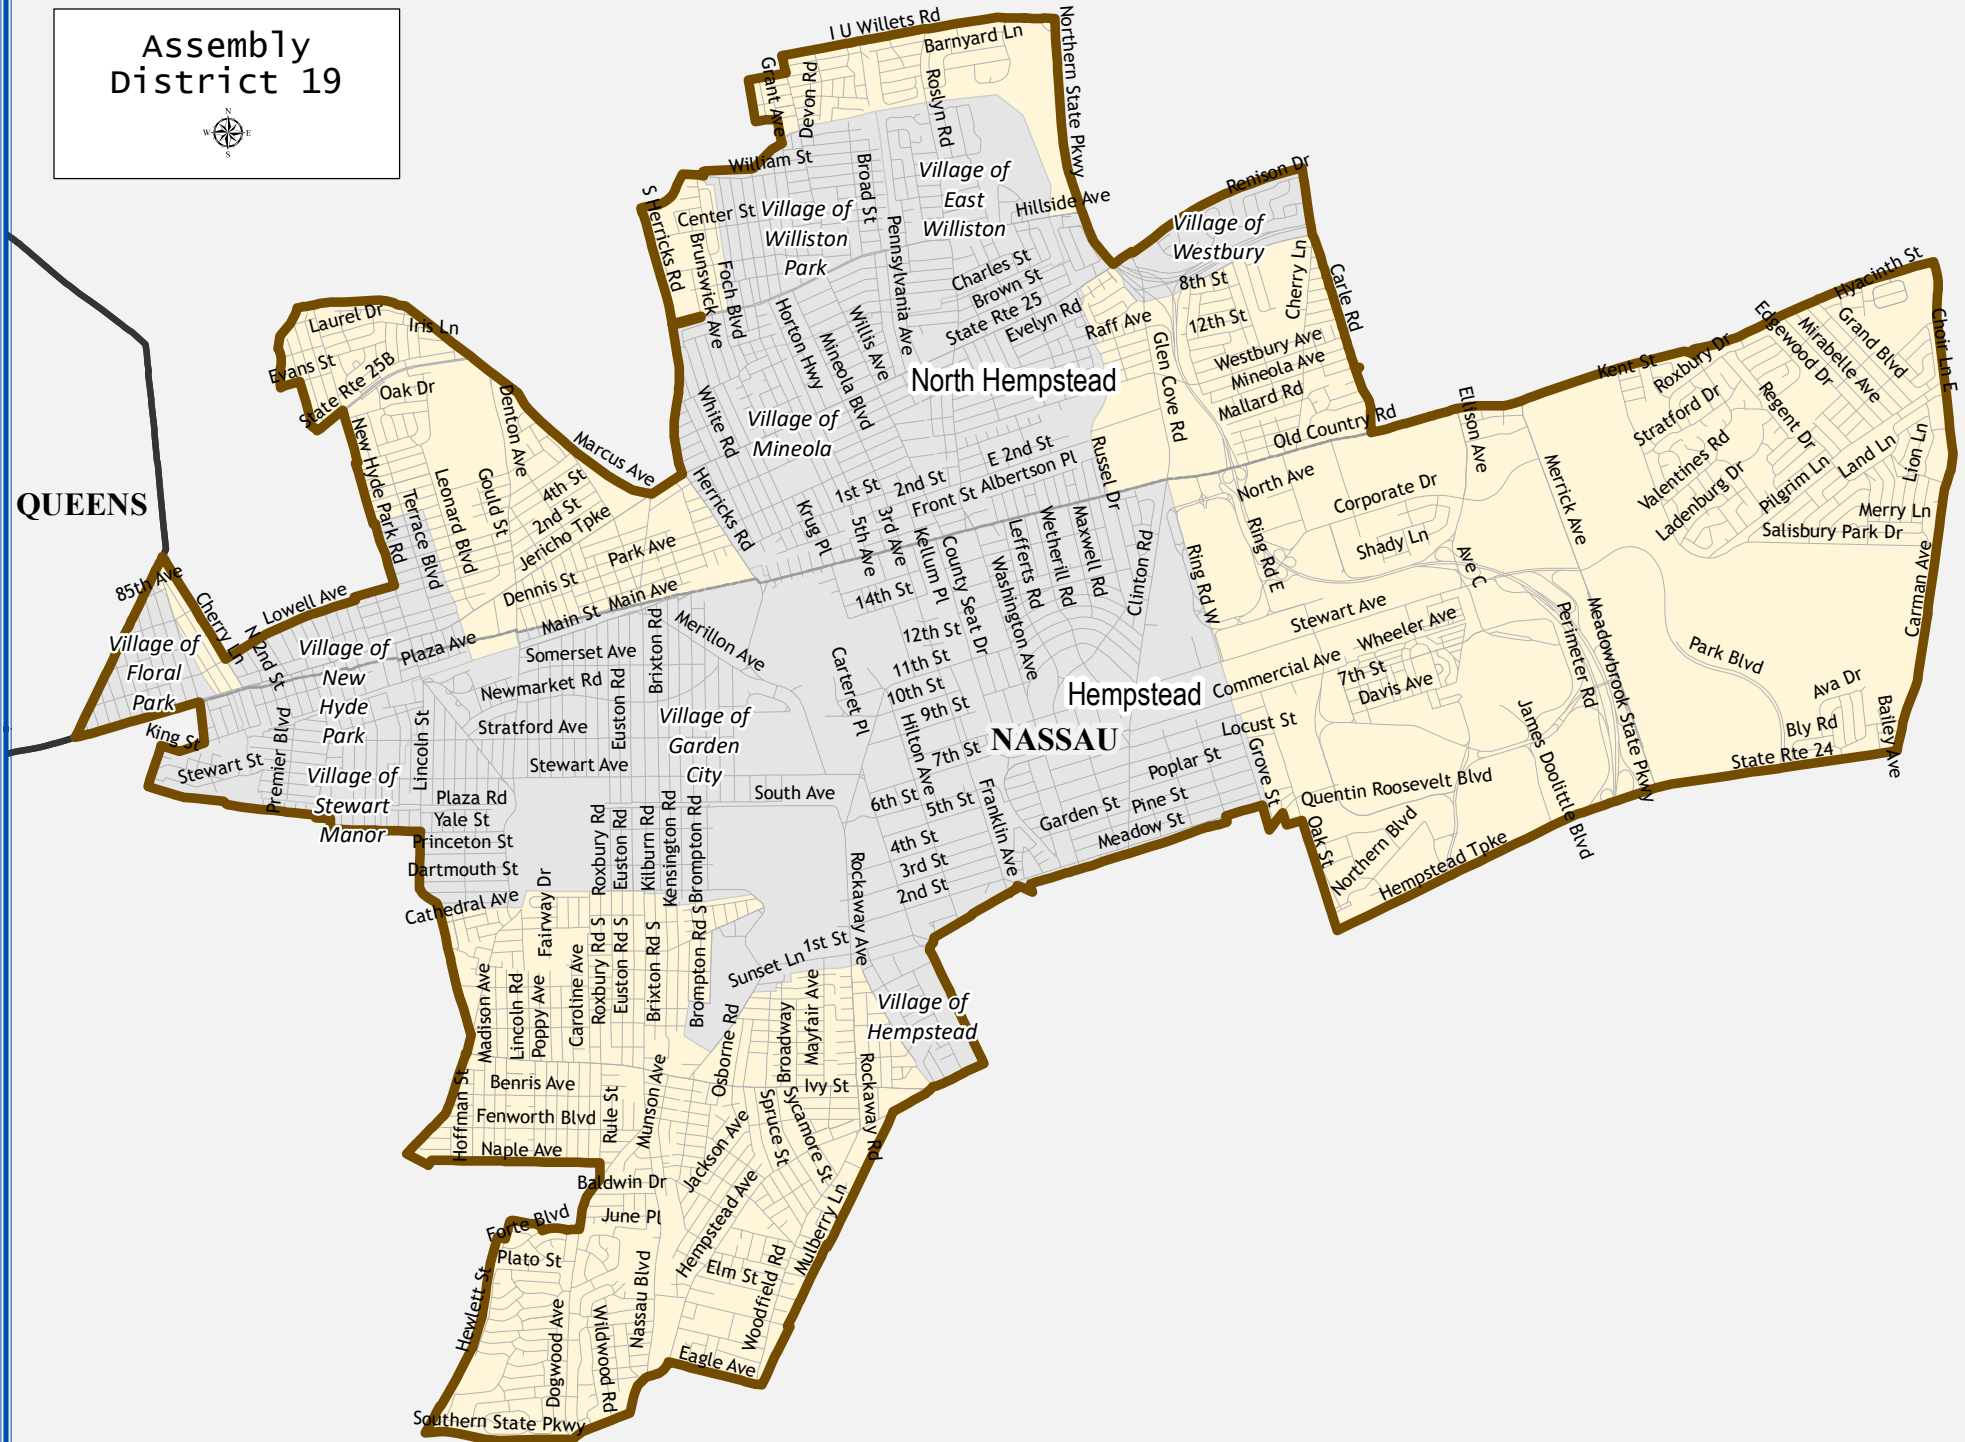

# Assembly District 19

QUEENS

## Assembly District 19

Total population : 135,329

Deviation : 704

Deviation Percentage : 0.52

	NH White	NH Black	Hispanic	NH Asian	NH AmInd	NH Hwn	NH Multi	NH Other
Total	86,161	4,084	18,936	21,447	164	35	3,393	1,109
% of Total	63.67	3.02	13.99	15.85	0.12	0.03	2.51	0.82
Total 18+	71,523	3,277	13,634	16,471	122	32	2,102	806
% of 18+	66.25	3.04	12.63	15.26	0.11	0.03	1.95	0.75
Department of Justice								
	NH White	NH Black	Hispanic	NH Asian	NH AmInd	NH Hwn	NH Multi	NH Other
Total	86,161	4,491	18,936	22,526	364	55	782	2,014
% of Total	63.67	3.32	13.99	16.65	0.27	0.04	0.58	1.49
Total 18+	71,523	3,486	13,634	16,989	290	48	550	1,447
% of 18+	66.25	3.23	12.63	15.74	0.27	0.04	0.51	1.34