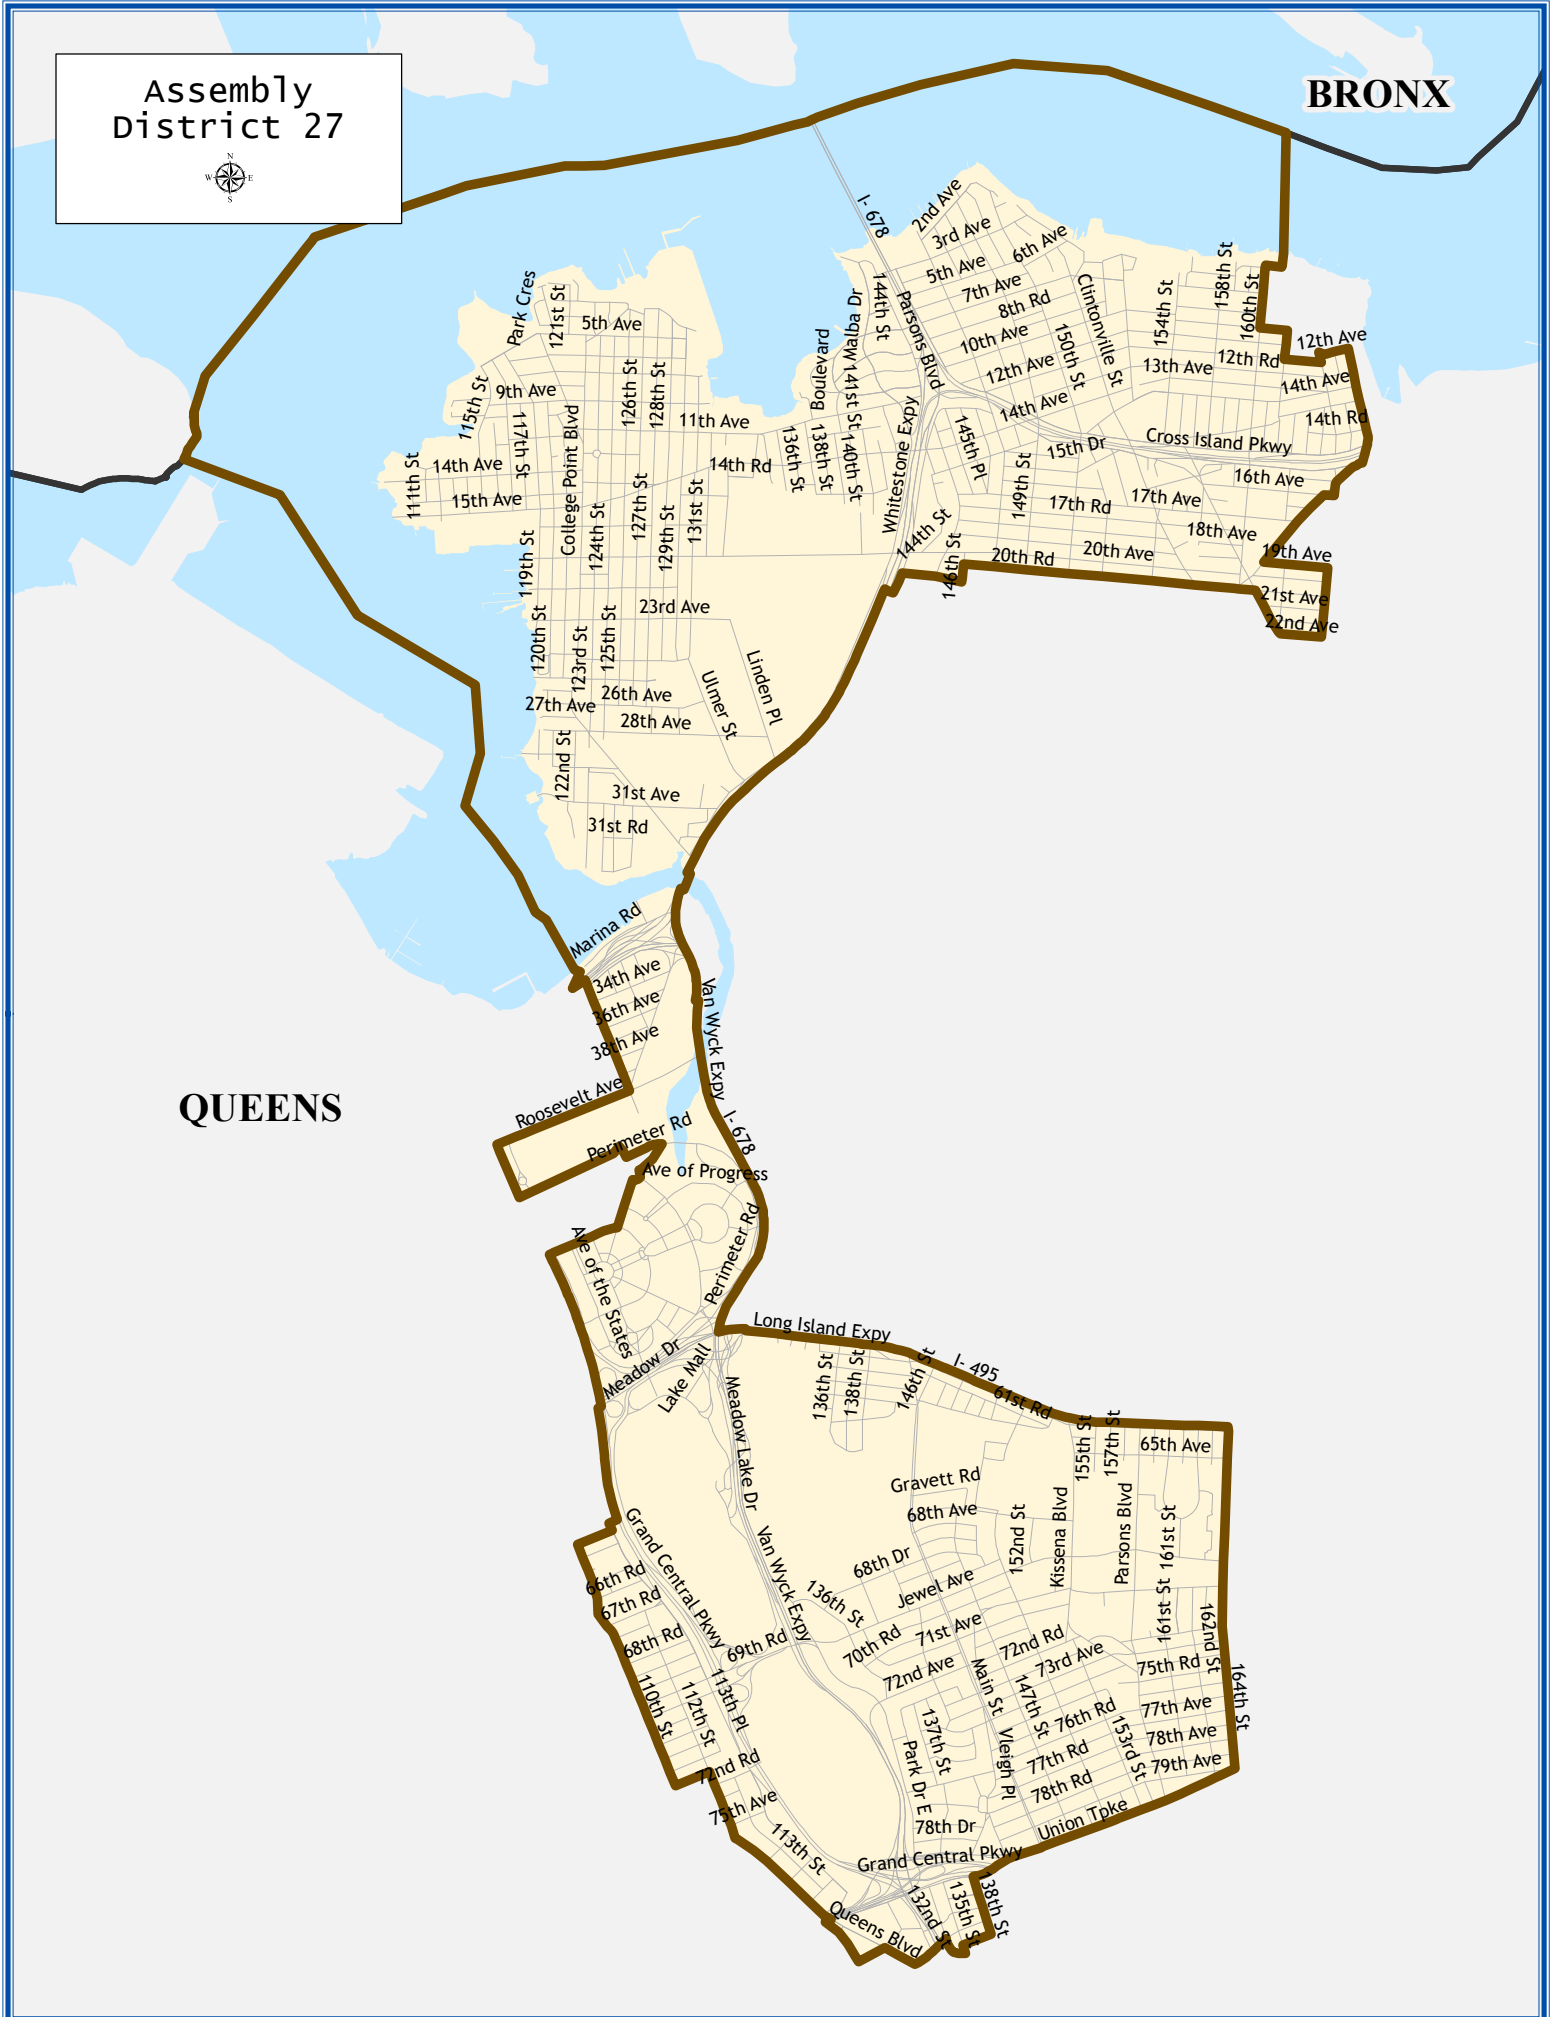

Assembly District 27

BRONX

QUEENS

Assembly District 27

Total population : 128,799

Deviation : -5,826

Deviation Percentage : -4.33

	NH White	NH Black	Hispanic	NH Asian	NH AmInd	NH Hwn	NH Multi	NH Other
Total	45,314	8,046	31,236	39,720	143	25	3,072	1,243
% of Total	35.18	6.25	24.25	30.84	0.11	0.02	2.39	0.97
Total 18+	36,357	6,383	23,855	32,097	104	17	2,136	832
% of 18+	35.72	6.27	23.44	31.54	0.10	0.02	2.10	0.82
Department of Justice								
	NH White	NH Black	Hispanic	NH Asian	NH AmInd	NH Hwn	NH Multi	NH Other
Total	45,314	8,503	31,236	40,889	220	31	872	1,734
% of Total	35.18	6.60	24.25	31.75	0.17	0.02	0.68	1.35
Total 18+	36,357	6,682	23,855	32,850	173	22	666	1,176
% of 18+	35.72	6.57	23.44	32.28	0.17	0.02	0.65	1.16