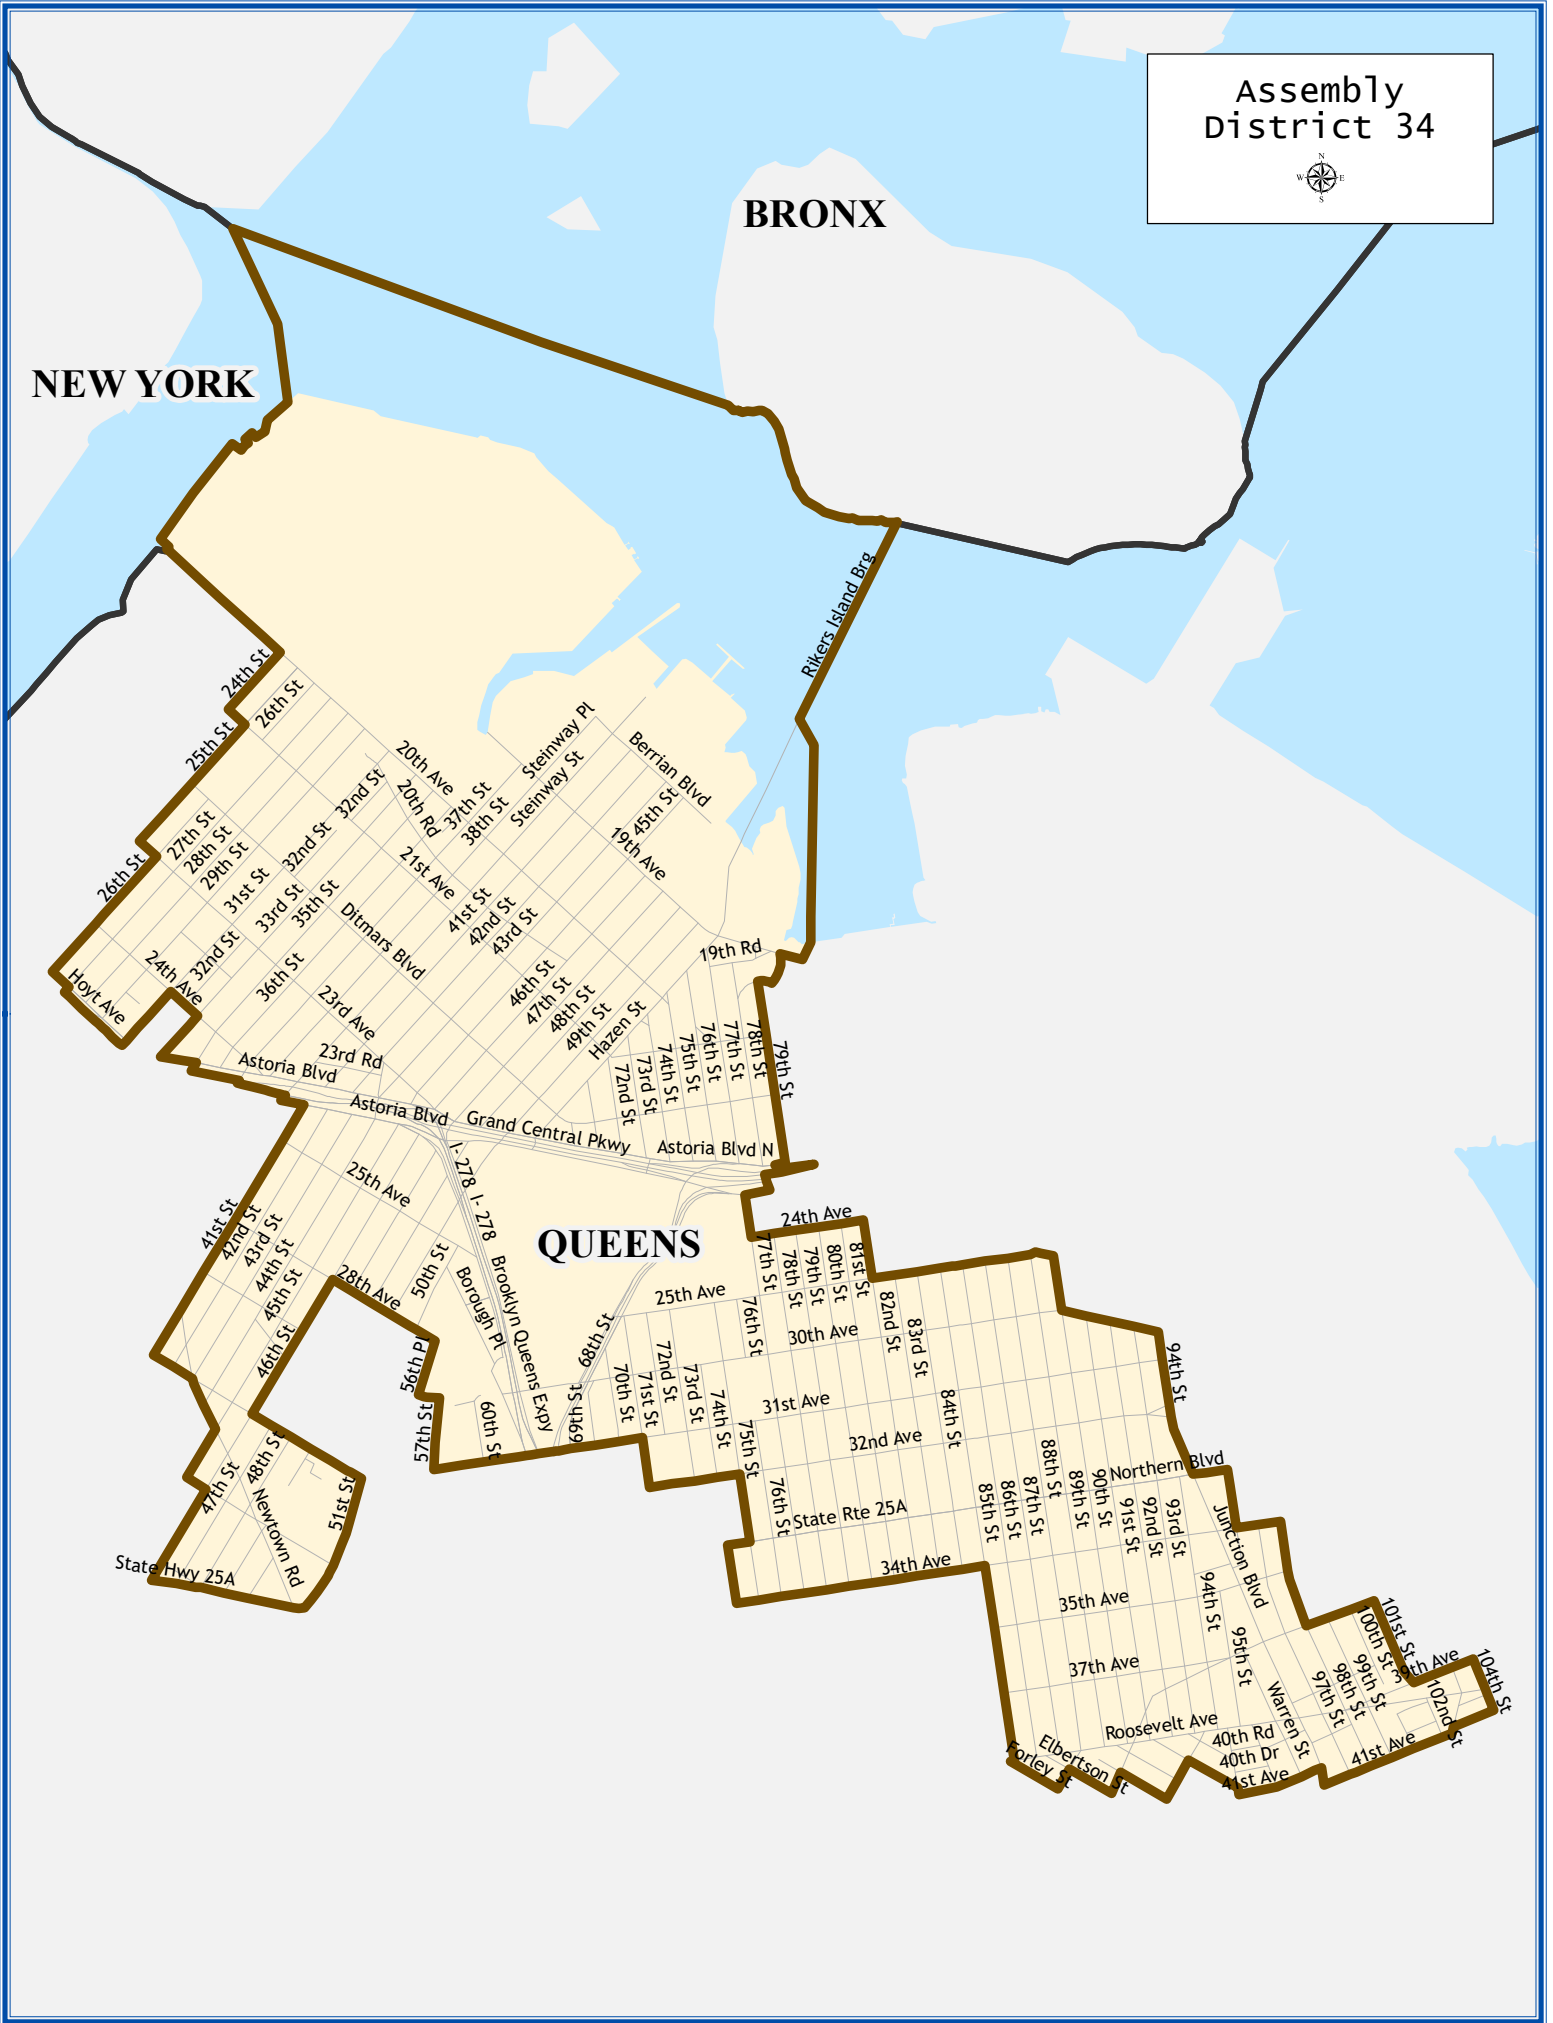

Assembly District 34

BRONX

NEW YORK

QUEENS

Assembly District 34

Total population : 137,269

Deviation : 2,644

Deviation Percentage : 1.96

	NH White	NH Black	Hispanic	NH Asian	NH AmInd	NH Hwn	NH Multi	NH Other
Total	37,900	3,495	68,695	22,139	164	37	3,176	1,663
% of Total	27.61	2.55	50.04	16.13	0.12	0.03	2.31	1.21
Total 18+	33,008	2,815	54,393	18,440	111	30	2,422	1,218
% of 18+	29.36	2.50	48.38	16.40	0.10	0.03	2.15	1.08
Department of Justice								
	NH White	NH Black	Hispanic	NH Asian	NH AmInd	NH Hwn	NH Multi	NH Other
Total	37,900	3,952	68,695	22,982	301	55	869	2,515
% of Total	27.61	2.88	50.04	16.74	0.22	0.04	0.63	1.83
Total 18+	33,008	3,183	54,393	18,992	225	44	647	1,945
% of 18+	29.36	2.83	48.38	16.89	0.20	0.04	0.58	1.73