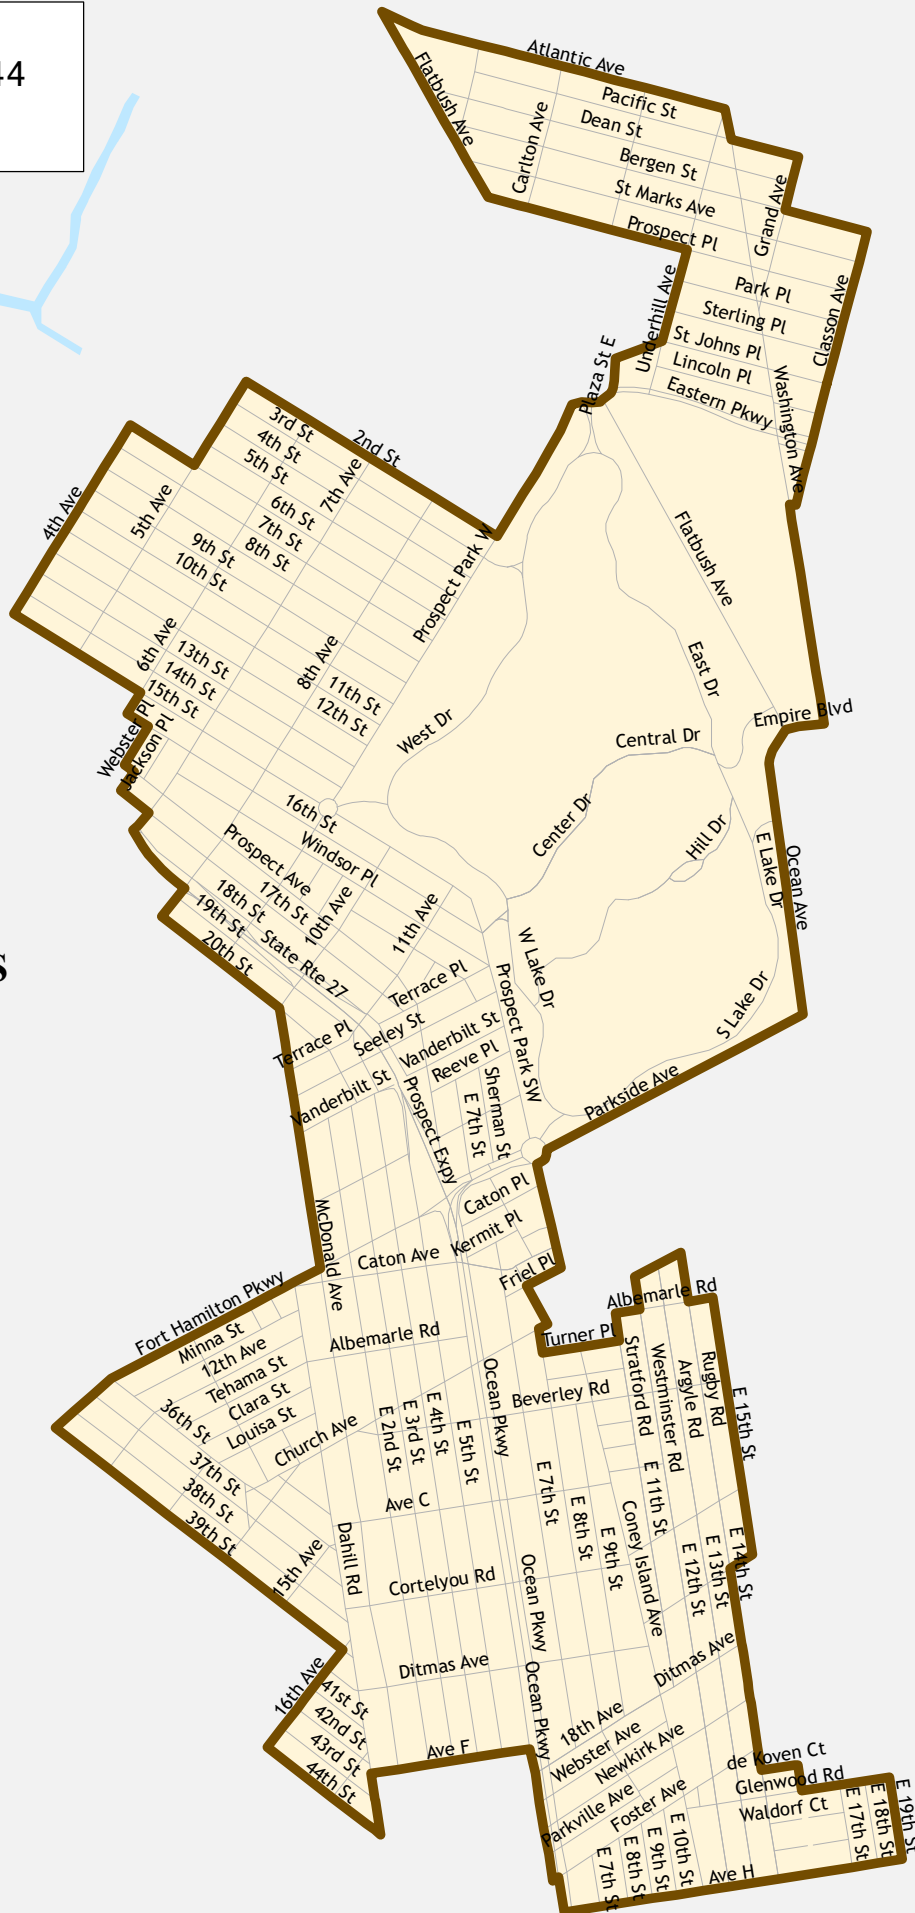

# Assembly District 44

KINGS

## Assembly District 44

Total population : 140,224

Deviation : 5,599

Deviation Percentage : 4.16

	NH White	NH Black	Hispanic	NH Asian	NH AmInd	NH Hwn	NH Multi	NH Other
Total	73,137	12,182	19,919	25,621	133	23	7,444	1,765
% of Total	52.16	8.69	14.21	18.27	0.09	0.02	5.31	1.26
Total 18+	57,495	10,371	15,192	19,608	105	20	4,533	1,141
% of 18+	53.01	9.56	14.01	18.08	0.10	0.02	4.18	1.05
Department of Justice								
	NH White	NH Black	Hispanic	NH Asian	NH AmInd	NH Hwn	NH Multi	NH Other
Total	73,137	13,200	19,919	29,104	355	31	1,440	3,038
% of Total	52.16	9.41	14.21	20.76	0.25	0.02	1.03	2.17
Total 18+	57,495	10,966	15,192	21,421	301	28	1,046	2,016
% of 18+	53.01	10.11	14.01	19.75	0.28	0.03	0.96	1.86