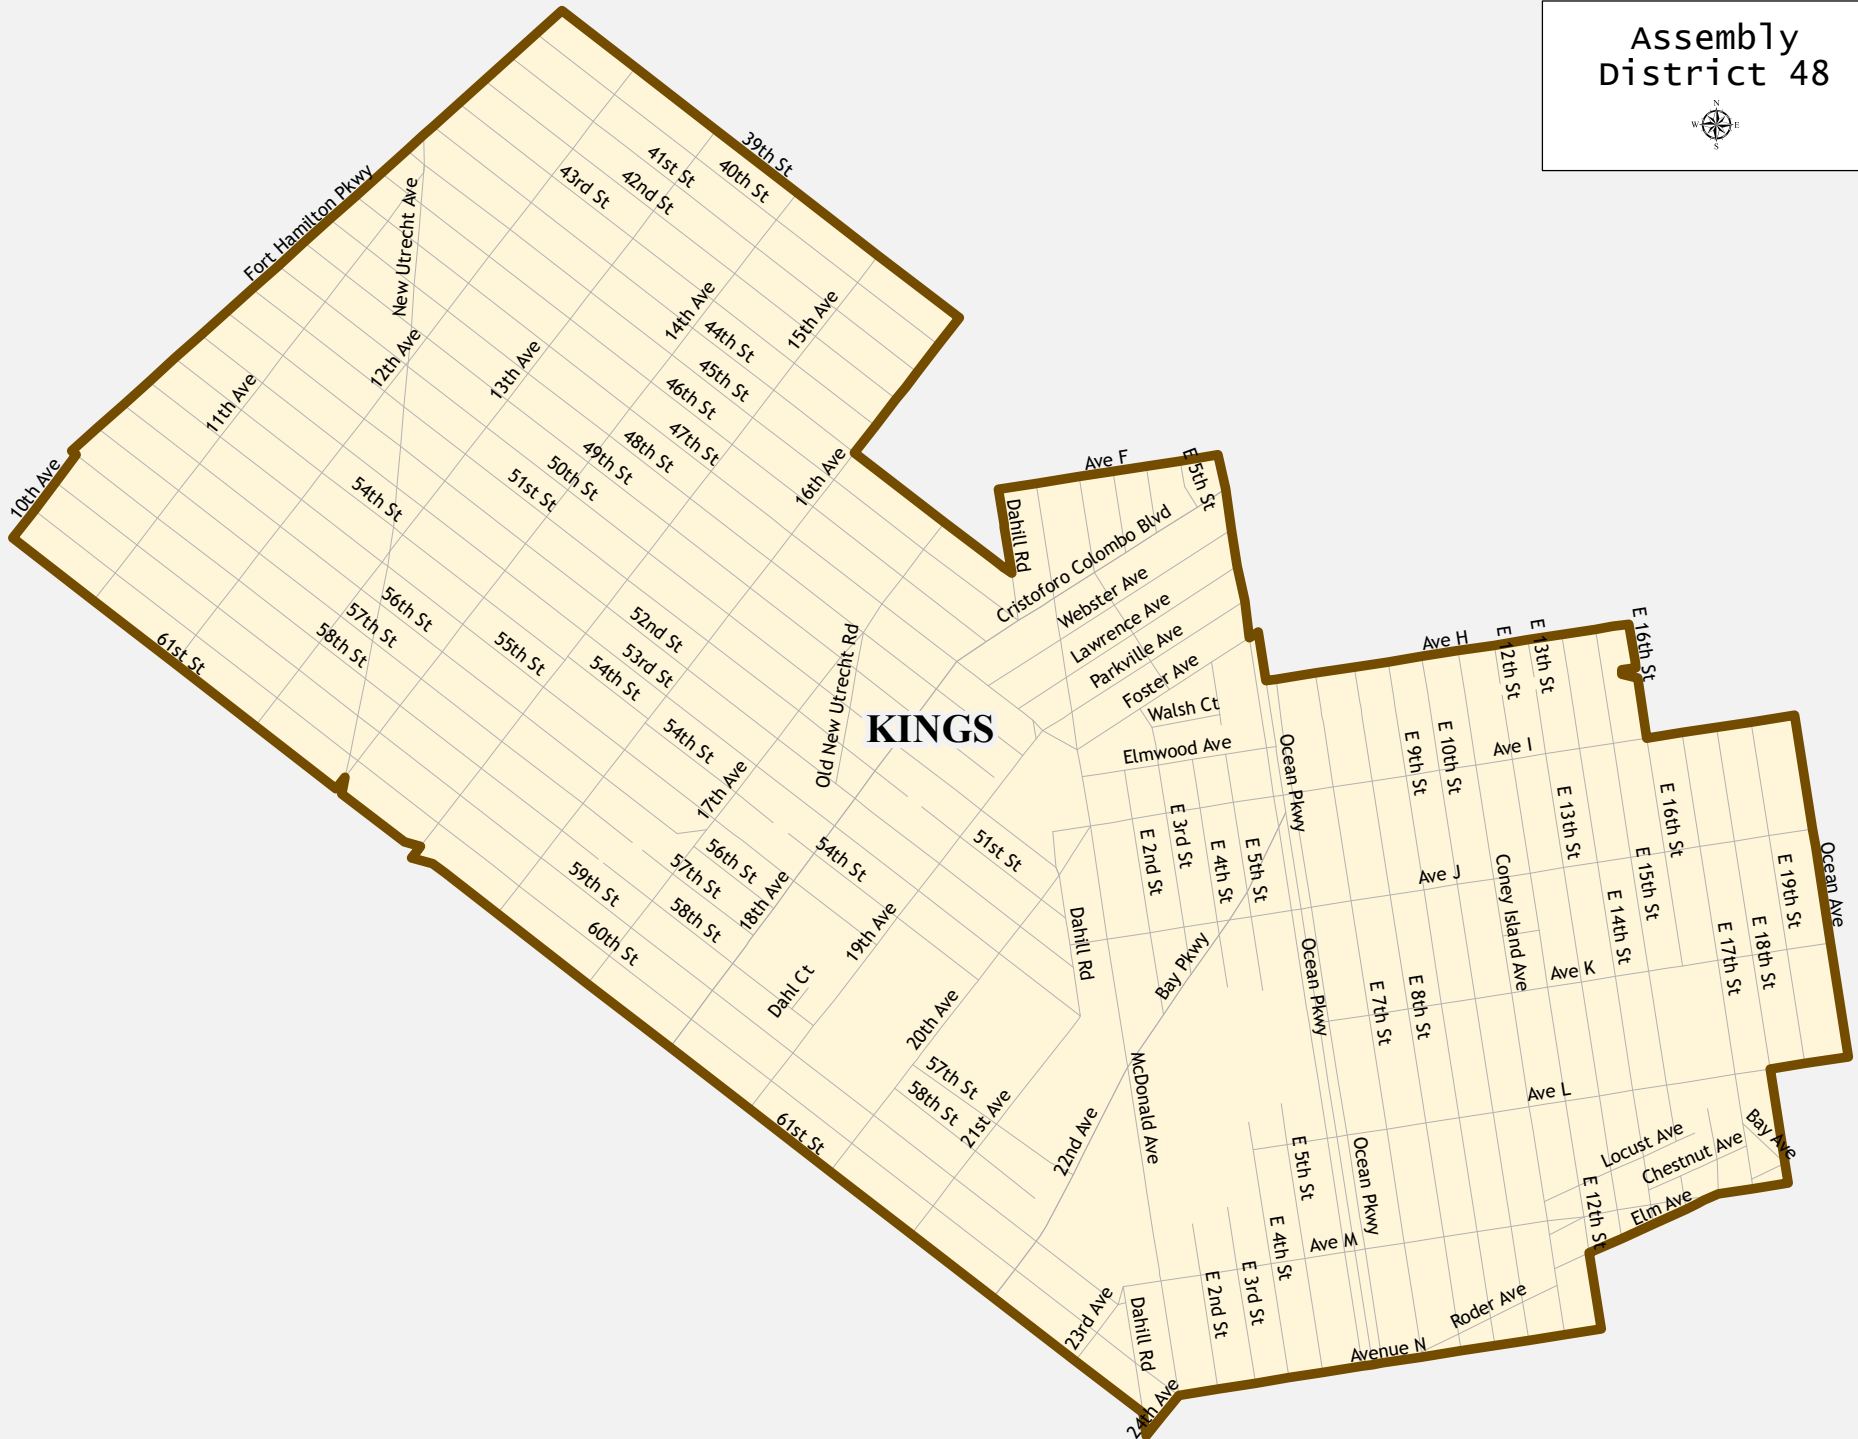

Assembly District 48

Assembly District 48

Total population : 136,841

Deviation : 2,216

Deviation Percentage : 1.65

	NH White	NH Black	Hispanic	NH Asian	NH AmInd	NH Hwn	NH Multi	NH Other
Total	100,248	2,434	11,214	14,088	62	10	3,761	5,024
% of Total	73.26	1.78	8.19	10.30	0.05	0.01	2.75	3.67
Total 18+	58,812	2,021	7,967	10,156	55	7	2,311	2,461
% of 18+	70.19	2.41	9.51	12.12	0.07	0.01	2.76	2.94
Department of Justice								
	NH White	NH Black	Hispanic	NH Asian	NH AmInd	NH Hwn	NH Multi	NH Other
Total	100,248	2,630	11,214	15,711	131	24	398	6,485
% of Total	73.26	1.92	8.19	11.48	0.10	0.02	0.29	4.74
Total 18+	58,812	2,147	7,967	11,180	103	17	292	3,272
% of 18+	70.19	2.56	9.51	13.34	0.12	0.02	0.35	3.91