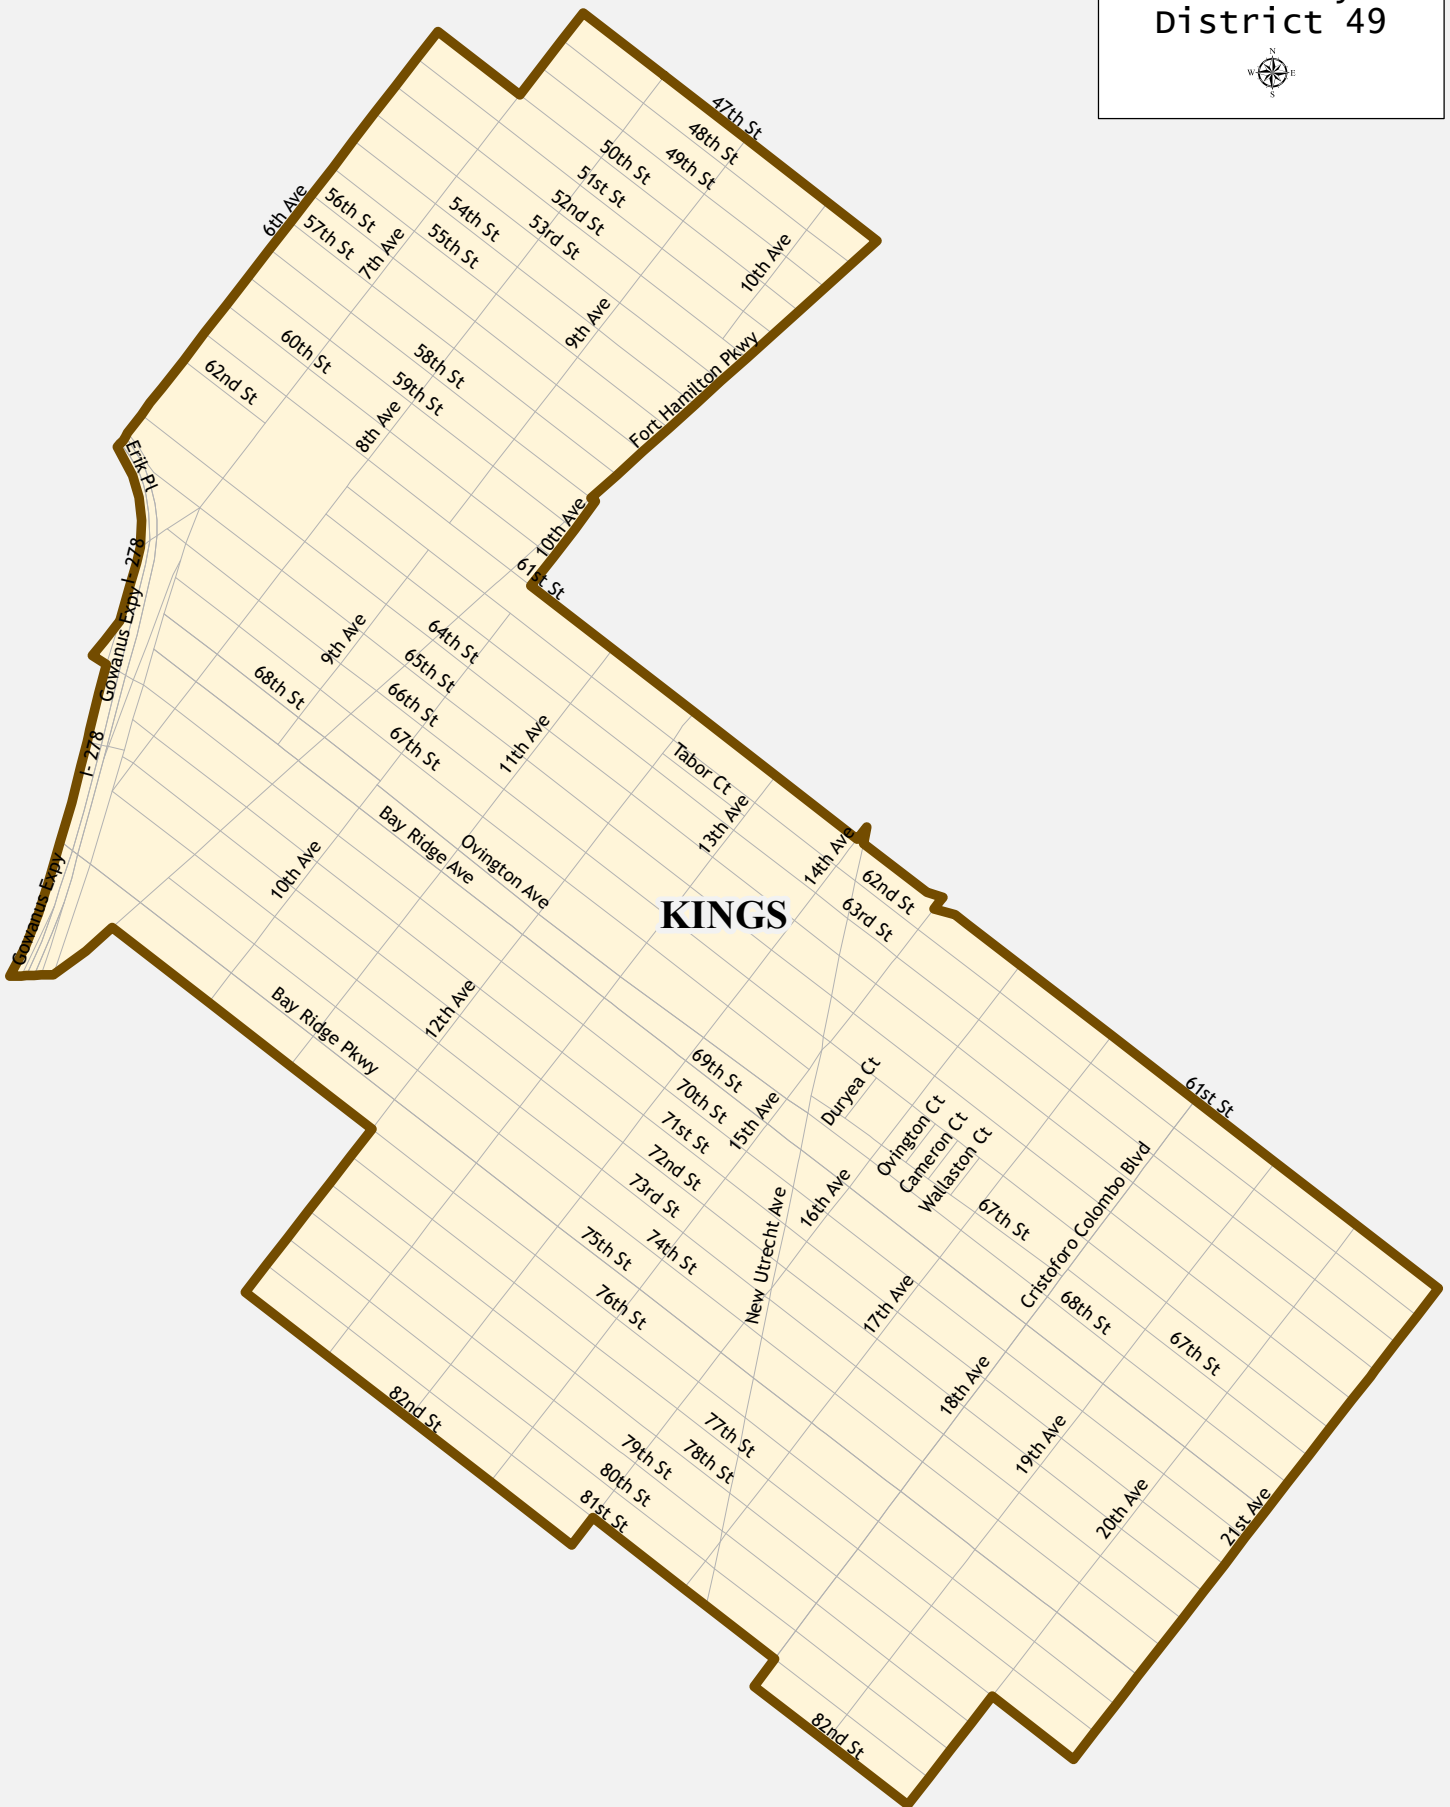

Assembly District 49

Assembly District 49

Total population : 139,957

Deviation : 5,332

Deviation Percentage : 3.96

	NH White	NH Black	Hispanic	NH Asian	NH AmInd	NH Hwn	NH Multi	NH Other
Total	34,448	1,322	21,929	79,489	97	14	2,019	639
% of Total	24.61	0.94	15.67	56.80	0.07	0.01	1.44	0.46
Total 18+	28,387	1,101	15,707	61,003	72	10	1,351	353
% of 18+	26.29	1.02	14.55	56.49	0.07	0.01	1.25	0.33
Department of Justice								
	NH White	NH Black	Hispanic	NH Asian	NH AmInd	NH Hwn	NH Multi	NH Other
Total	34,448	1,568	21,929	80,522	187	38	416	849
% of Total	24.61	1.12	15.67	57.53	0.13	0.03	0.30	0.61
Total 18+	28,387	1,257	15,707	61,654	146	31	285	517
% of 18+	26.29	1.16	14.55	57.10	0.14	0.03	0.26	0.48