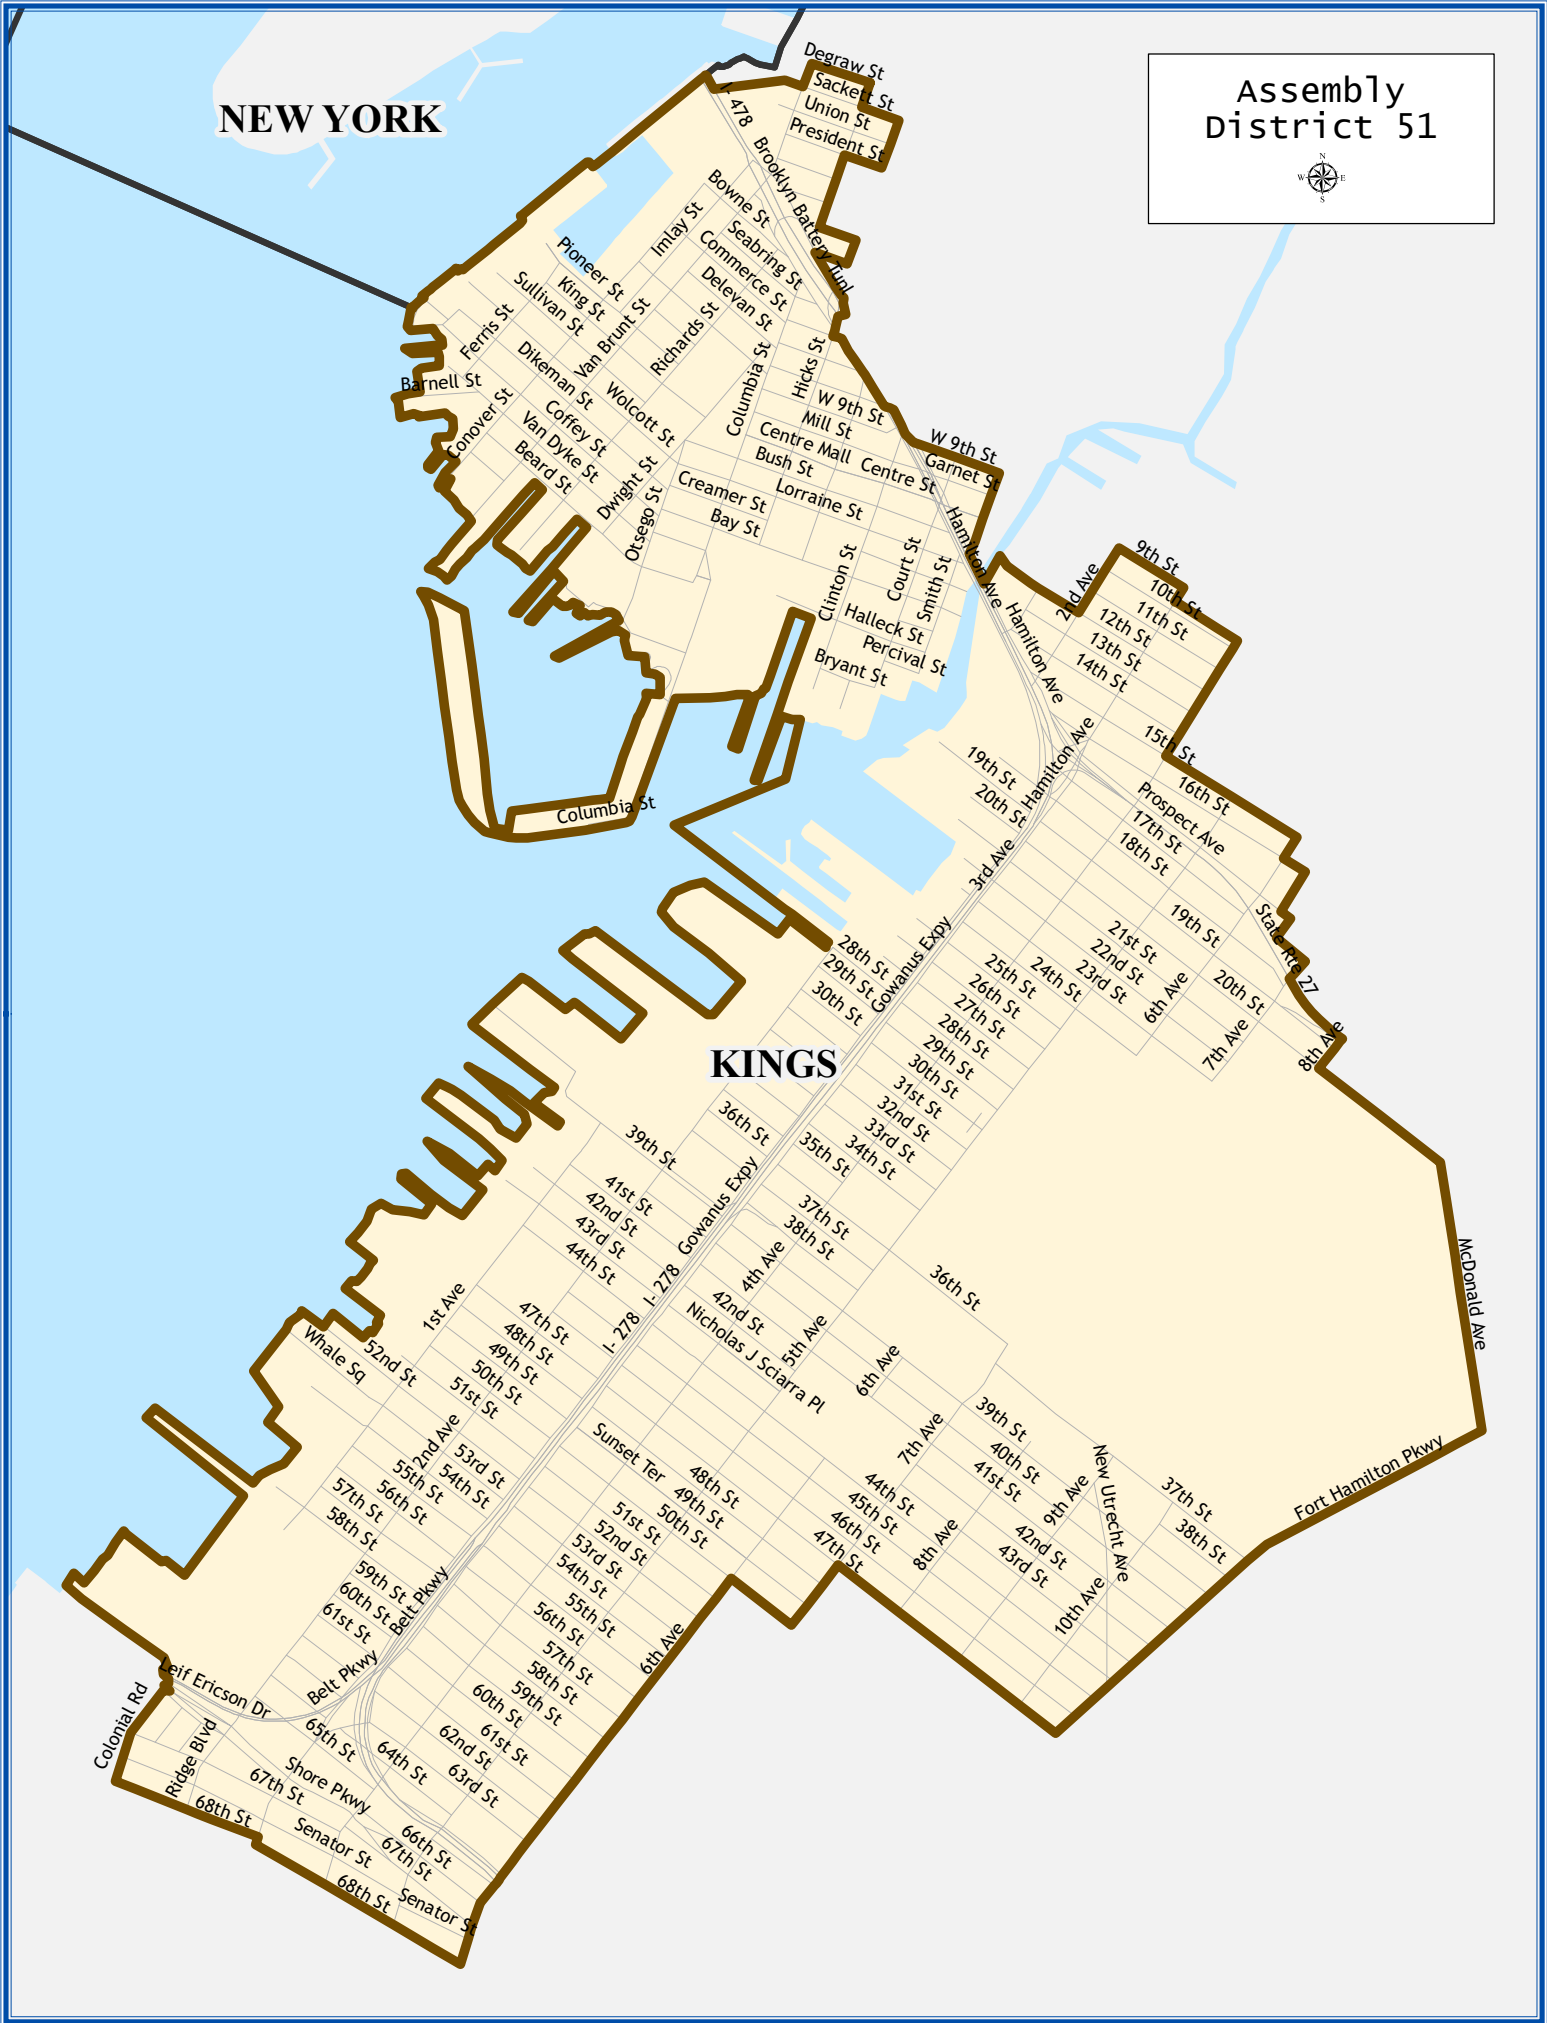

NEW YORK

Assembly District 51

Assembly District 51

Total population : 128,680

Deviation : -5,945

Deviation Percentage : -4.42

	NH White	NH Black	Hispanic	NH Asian	NH AmInd	NH Hwn	NH Multi	NH Other
Total	28,864	6,460	58,033	30,834	146	41	3,104	1,198
% of Total	22.43	5.02	45.10	23.96	0.11	0.03	2.41	0.93
Total 18+	23,065	5,268	43,369	23,860	113	33	1,991	744
% of 18+	23.43	5.35	44.05	24.24	0.11	0.03	2.02	0.76
Department of Justice								
	NH White	NH Black	Hispanic	NH Asian	NH AmInd	NH Hwn	NH Multi	NH Other
Total	28,864	7,019	58,033	31,901	262	58	867	1,676
% of Total	22.43	5.45	45.10	24.79	0.20	0.05	0.67	1.30
Total 18+	23,065	5,609	43,369	24,450	219	47	628	1,056
% of 18+	23.43	5.70	44.05	24.84	0.22	0.05	0.64	1.07