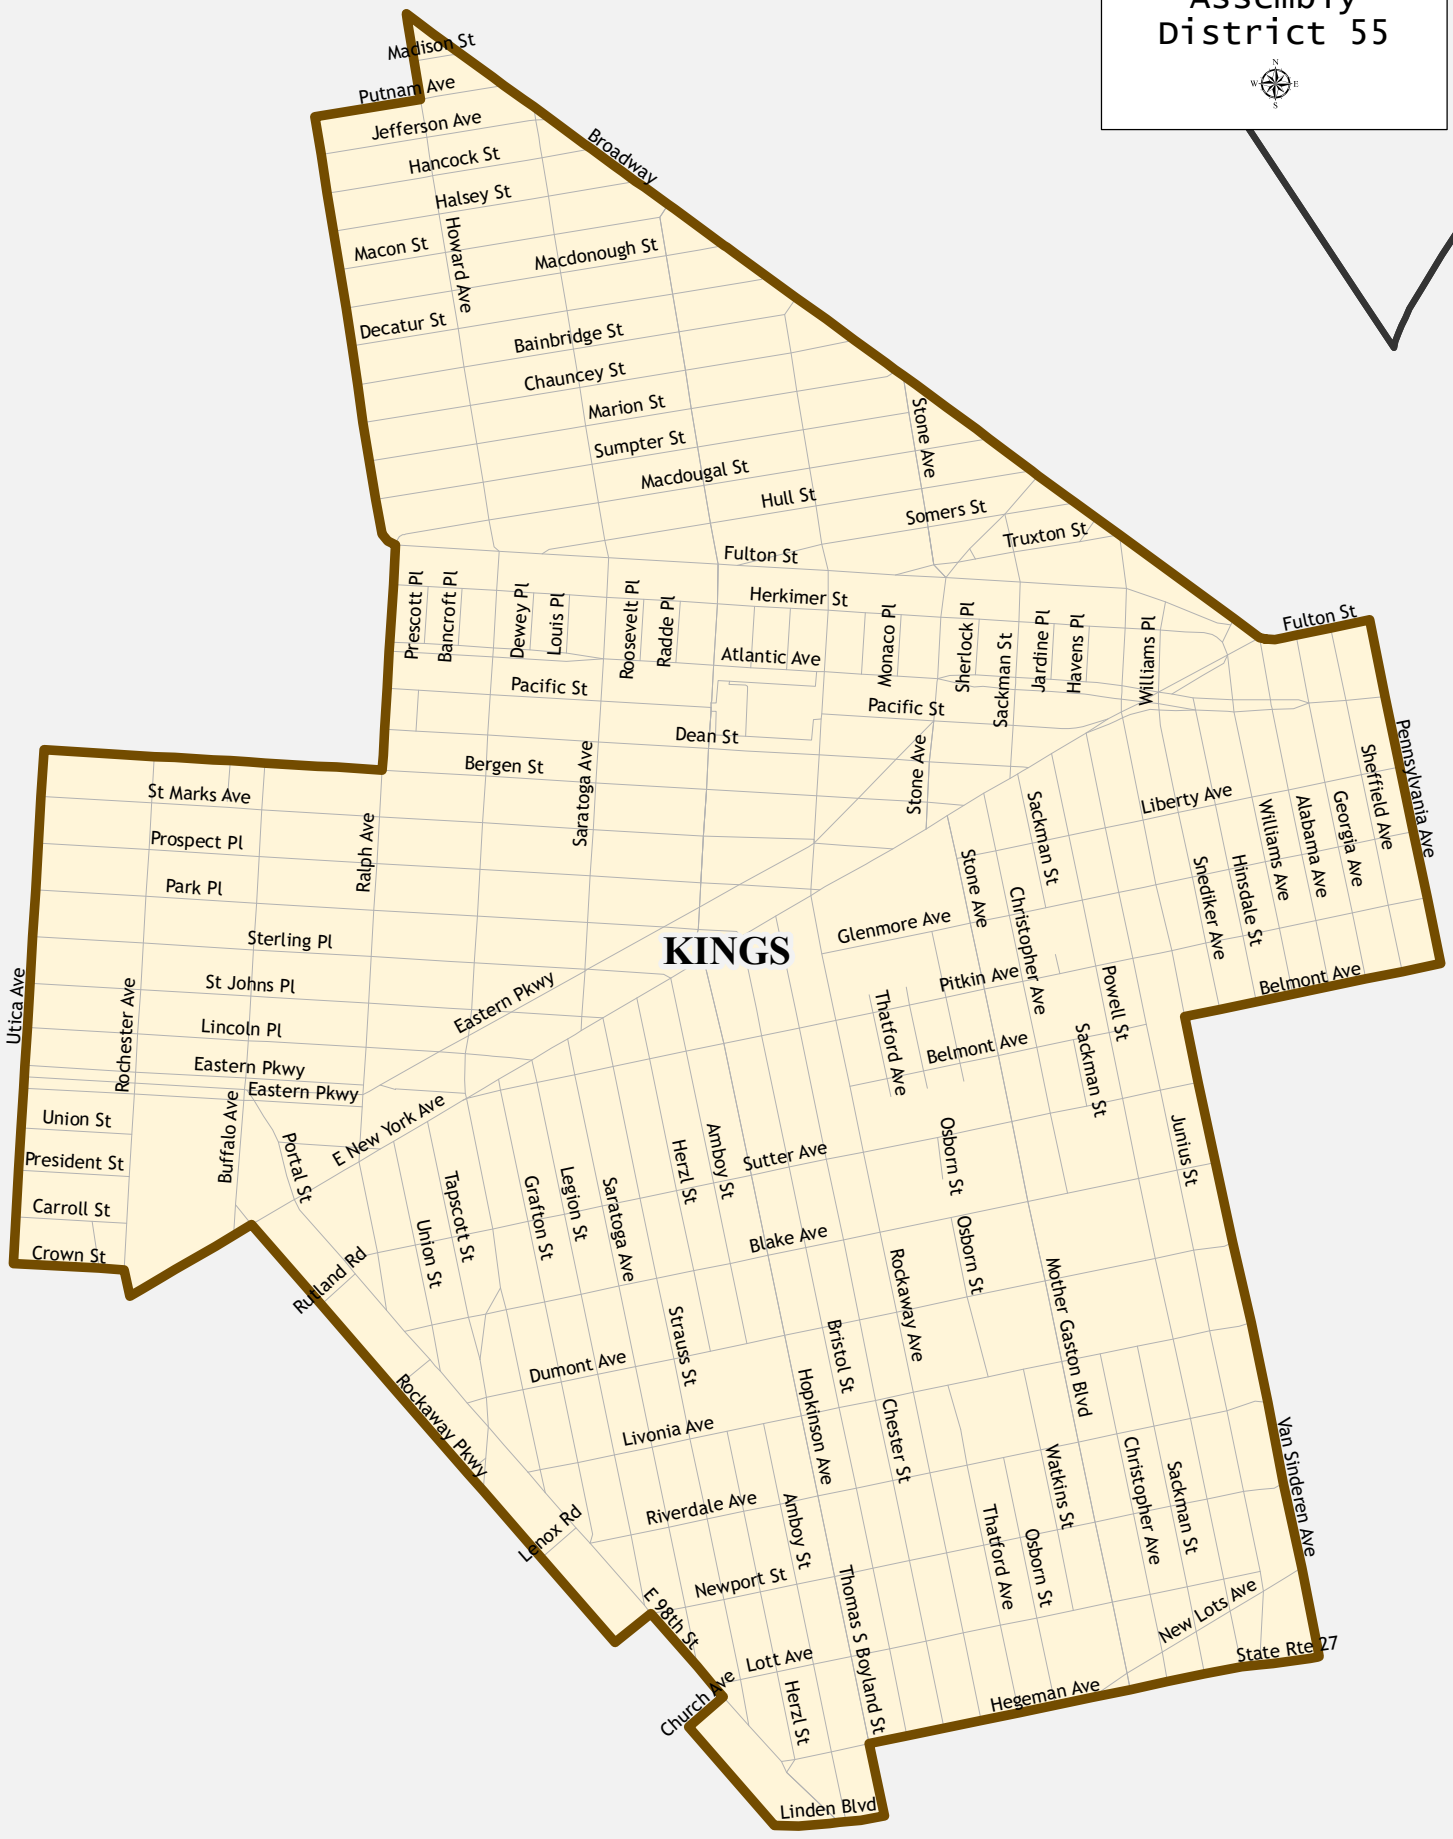

# Assembly District 55

**KINGS**

Utica Ave

Rochester Ave

Buffalo Ave

Portals St

Union St

Tapscott St

Grafton St

Saratoga Ave

Legion St

Herzl St

Amboy St

Sutter Ave

Blake Ave

Dumont Ave

Strauss St

Livonia Ave

Riverdale Ave

Newport St

E 98th St

St Marks Ave

Prospect Pl

Park Pl

Sterling Pl

St Johns Pl

Lincoln Pl

Eastern Pkwy

Eastern Pkwy

E New York Ave

Union St

Tapscott St