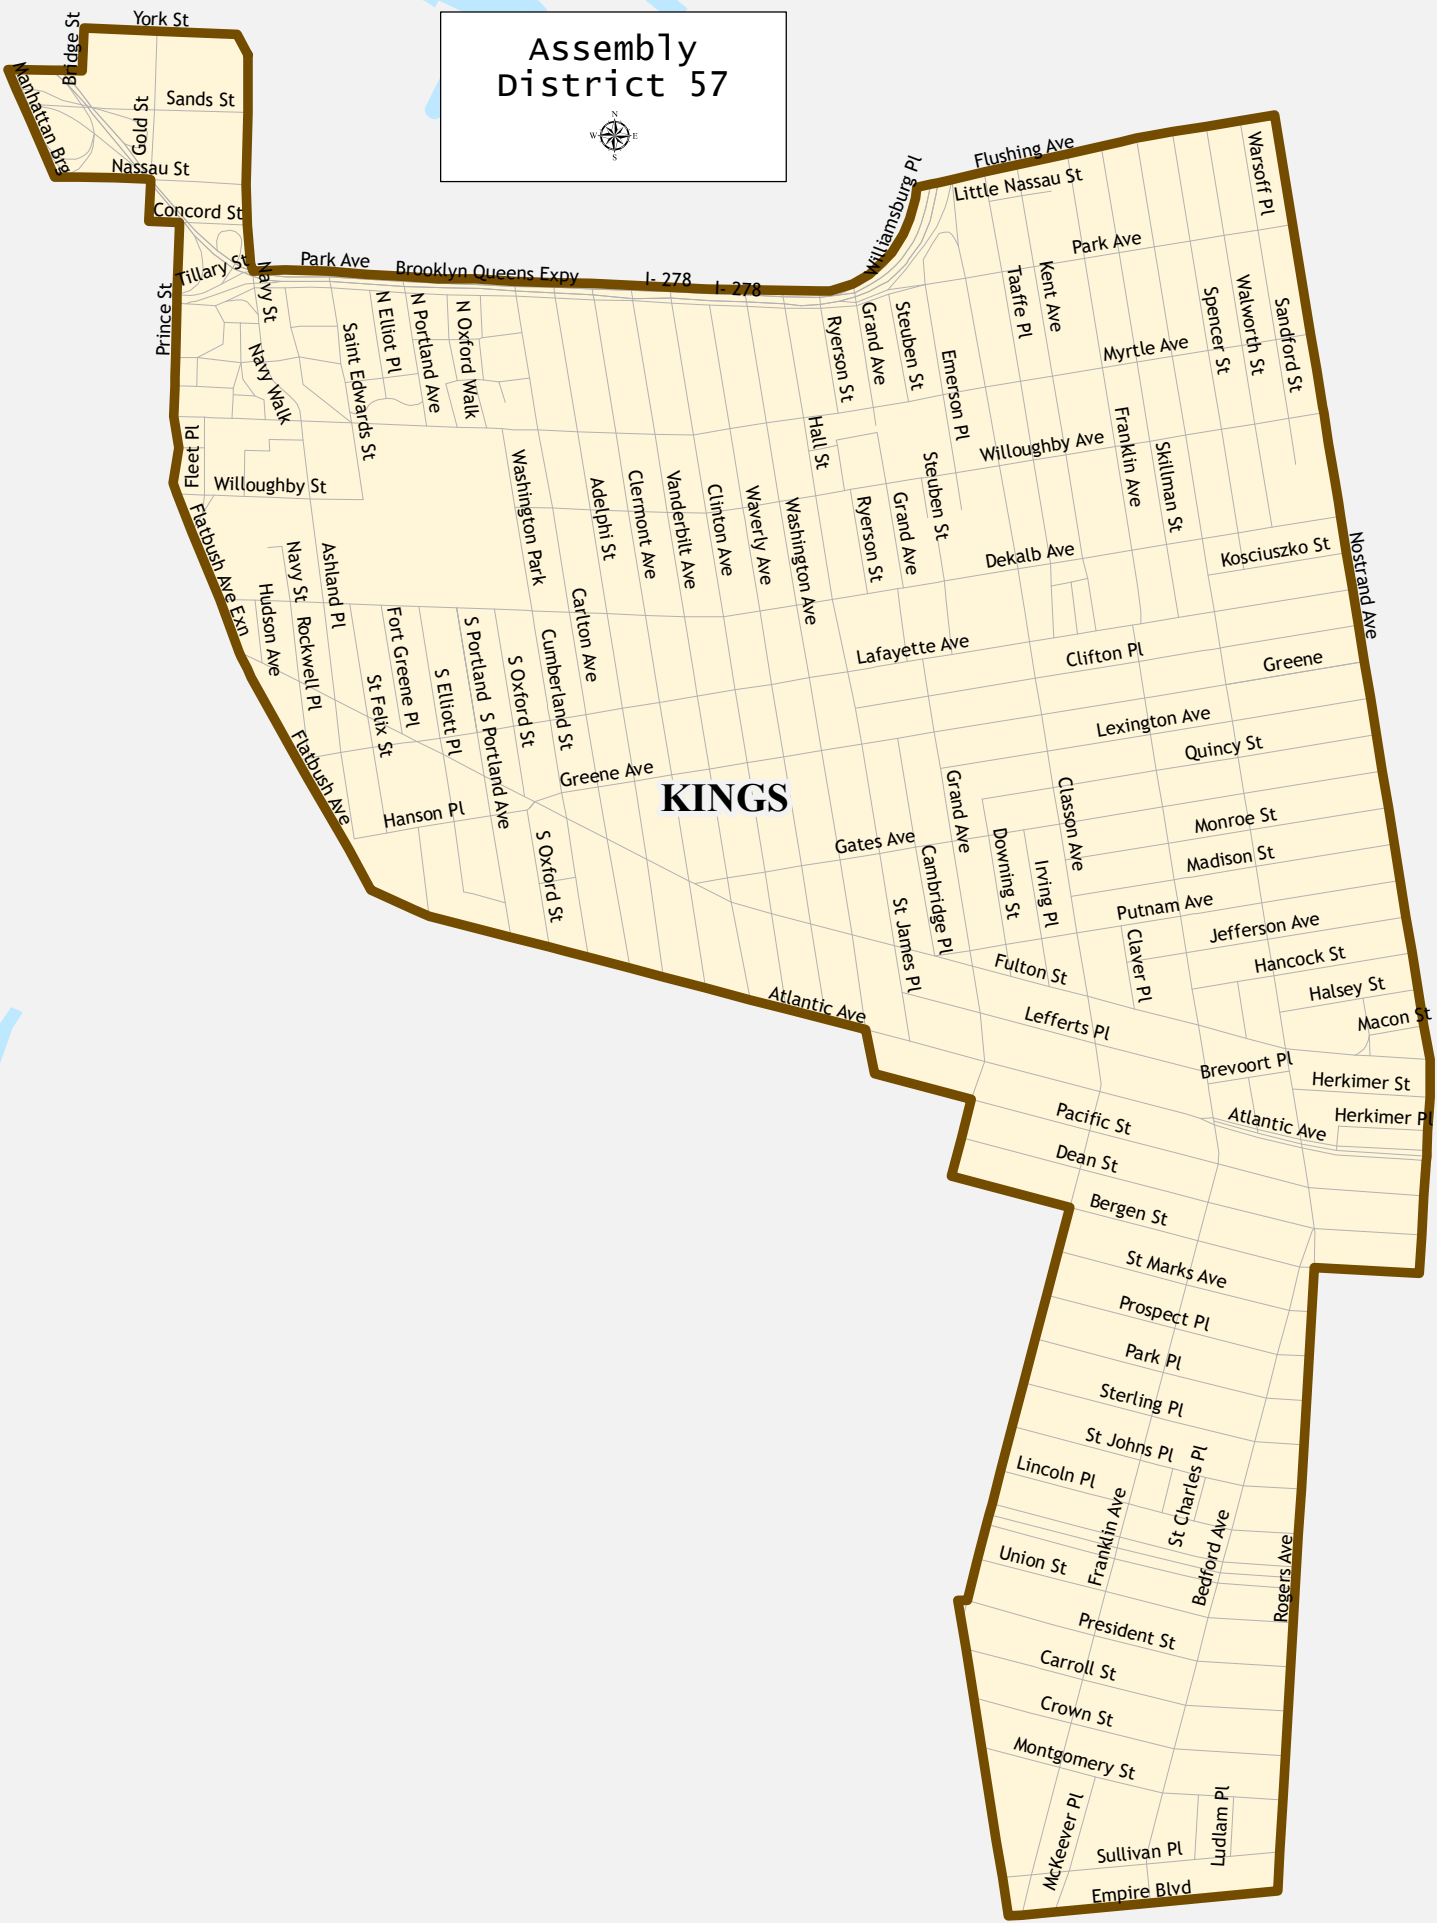

Assembly District 57

KINGS

Assembly District 57

Total population : 141,198
 Deviation : 6,573
 Deviation Percentage : 4.88

	NH White	NH Black	Hispanic	NH Asian	NH AmInd	NH Hwn	NH Multi	NH Other
Total	53,649	46,064	20,052	11,938	240	51	7,326	1,878
% of Total	38.00	32.62	14.20	8.45	0.17	0.04	5.19	1.33
Total 18+	41,876	38,341	15,832	10,781	168	46	5,442	1,224
% of 18+	36.83	33.72	13.92	9.48	0.15	0.04	4.79	1.08
Department of Justice								
	NH White	NH Black	Hispanic	NH Asian	NH AmInd	NH Hwn	NH Multi	NH Other
Total	53,649	47,745	20,052	13,928	444	92	2,493	2,795
% of Total	38.00	33.81	14.20	9.86	0.31	0.07	1.77	1.98
Total 18+	41,876	39,514	15,832	12,077	345	79	2,122	1,865
% of 18+	36.83	34.75	13.92	10.62	0.30	0.07	1.87	1.64