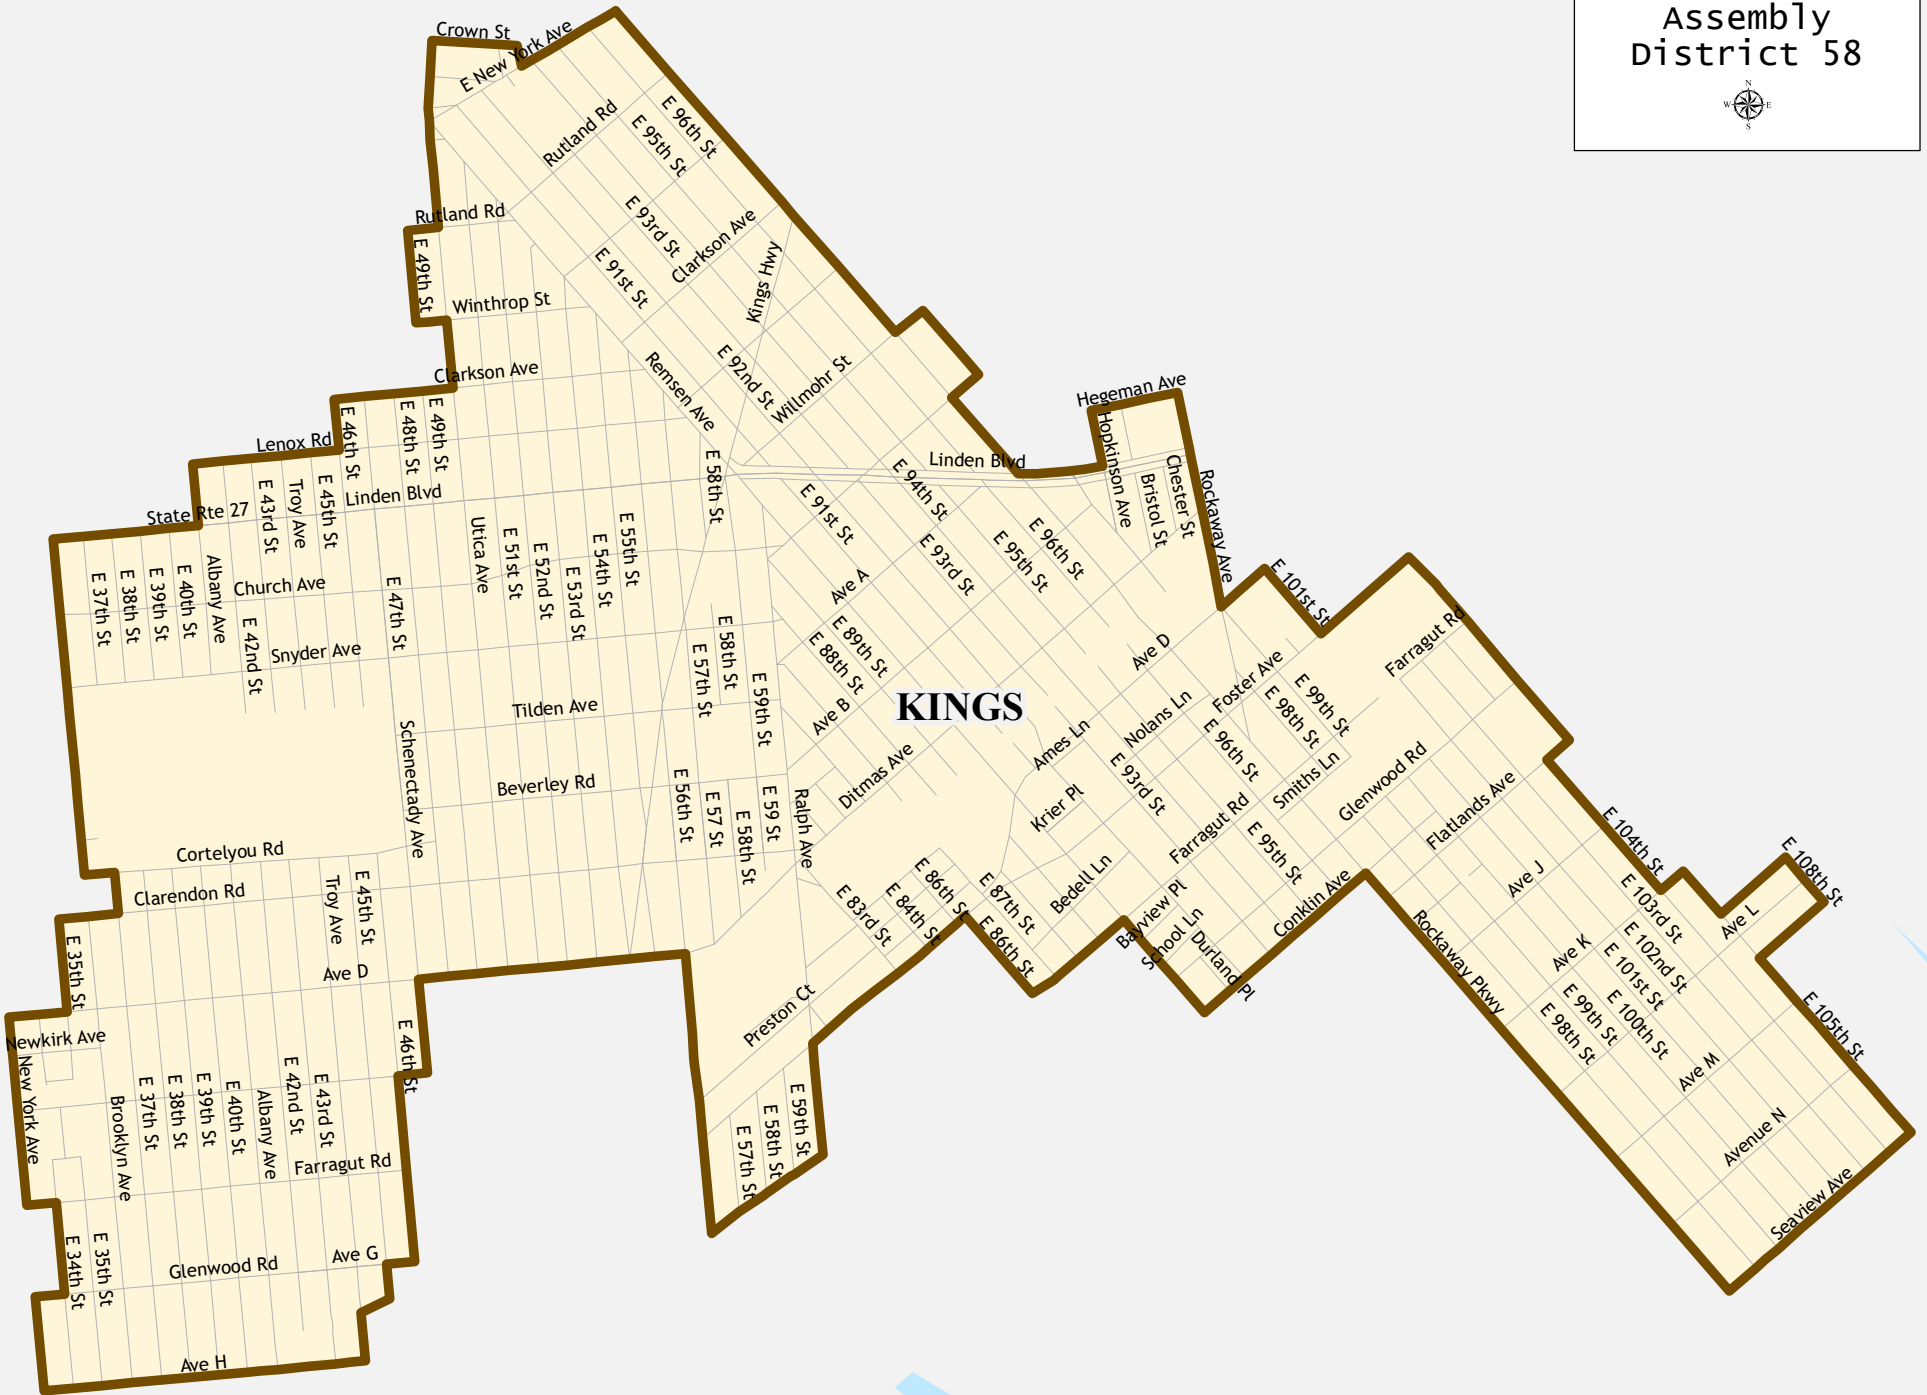

Assembly District 58

Assembly District 58

Total population : 130,097

Deviation : -4,528

Deviation Percentage : -3.36

	NH White	NH Black	Hispanic	NH Asian	NH AmInd	NH Hwn	NH Multi	NH Other
Total	3,170	104,931	9,742	2,170	227	41	8,376	1,440
% of Total	2.44	80.66	7.49	1.67	0.17	0.03	6.44	1.11
Total 18+	2,373	84,596	7,427	1,782	184	38	7,222	1,092
% of 18+	2.27	80.79	7.09	1.70	0.18	0.04	6.90	1.04
Department of Justice								
	NH White	NH Black	Hispanic	NH Asian	NH AmInd	NH Hwn	NH Multi	NH Other
Total	3,170	105,934	9,742	2,326	254	55	7,119	1,497
% of Total	2.44	81.43	7.49	1.79	0.20	0.04	5.47	1.15
Total 18+	2,373	85,403	7,427	1,877	207	46	6,248	1,133
% of 18+	2.27	81.56	7.09	1.79	0.20	0.04	5.97	1.08