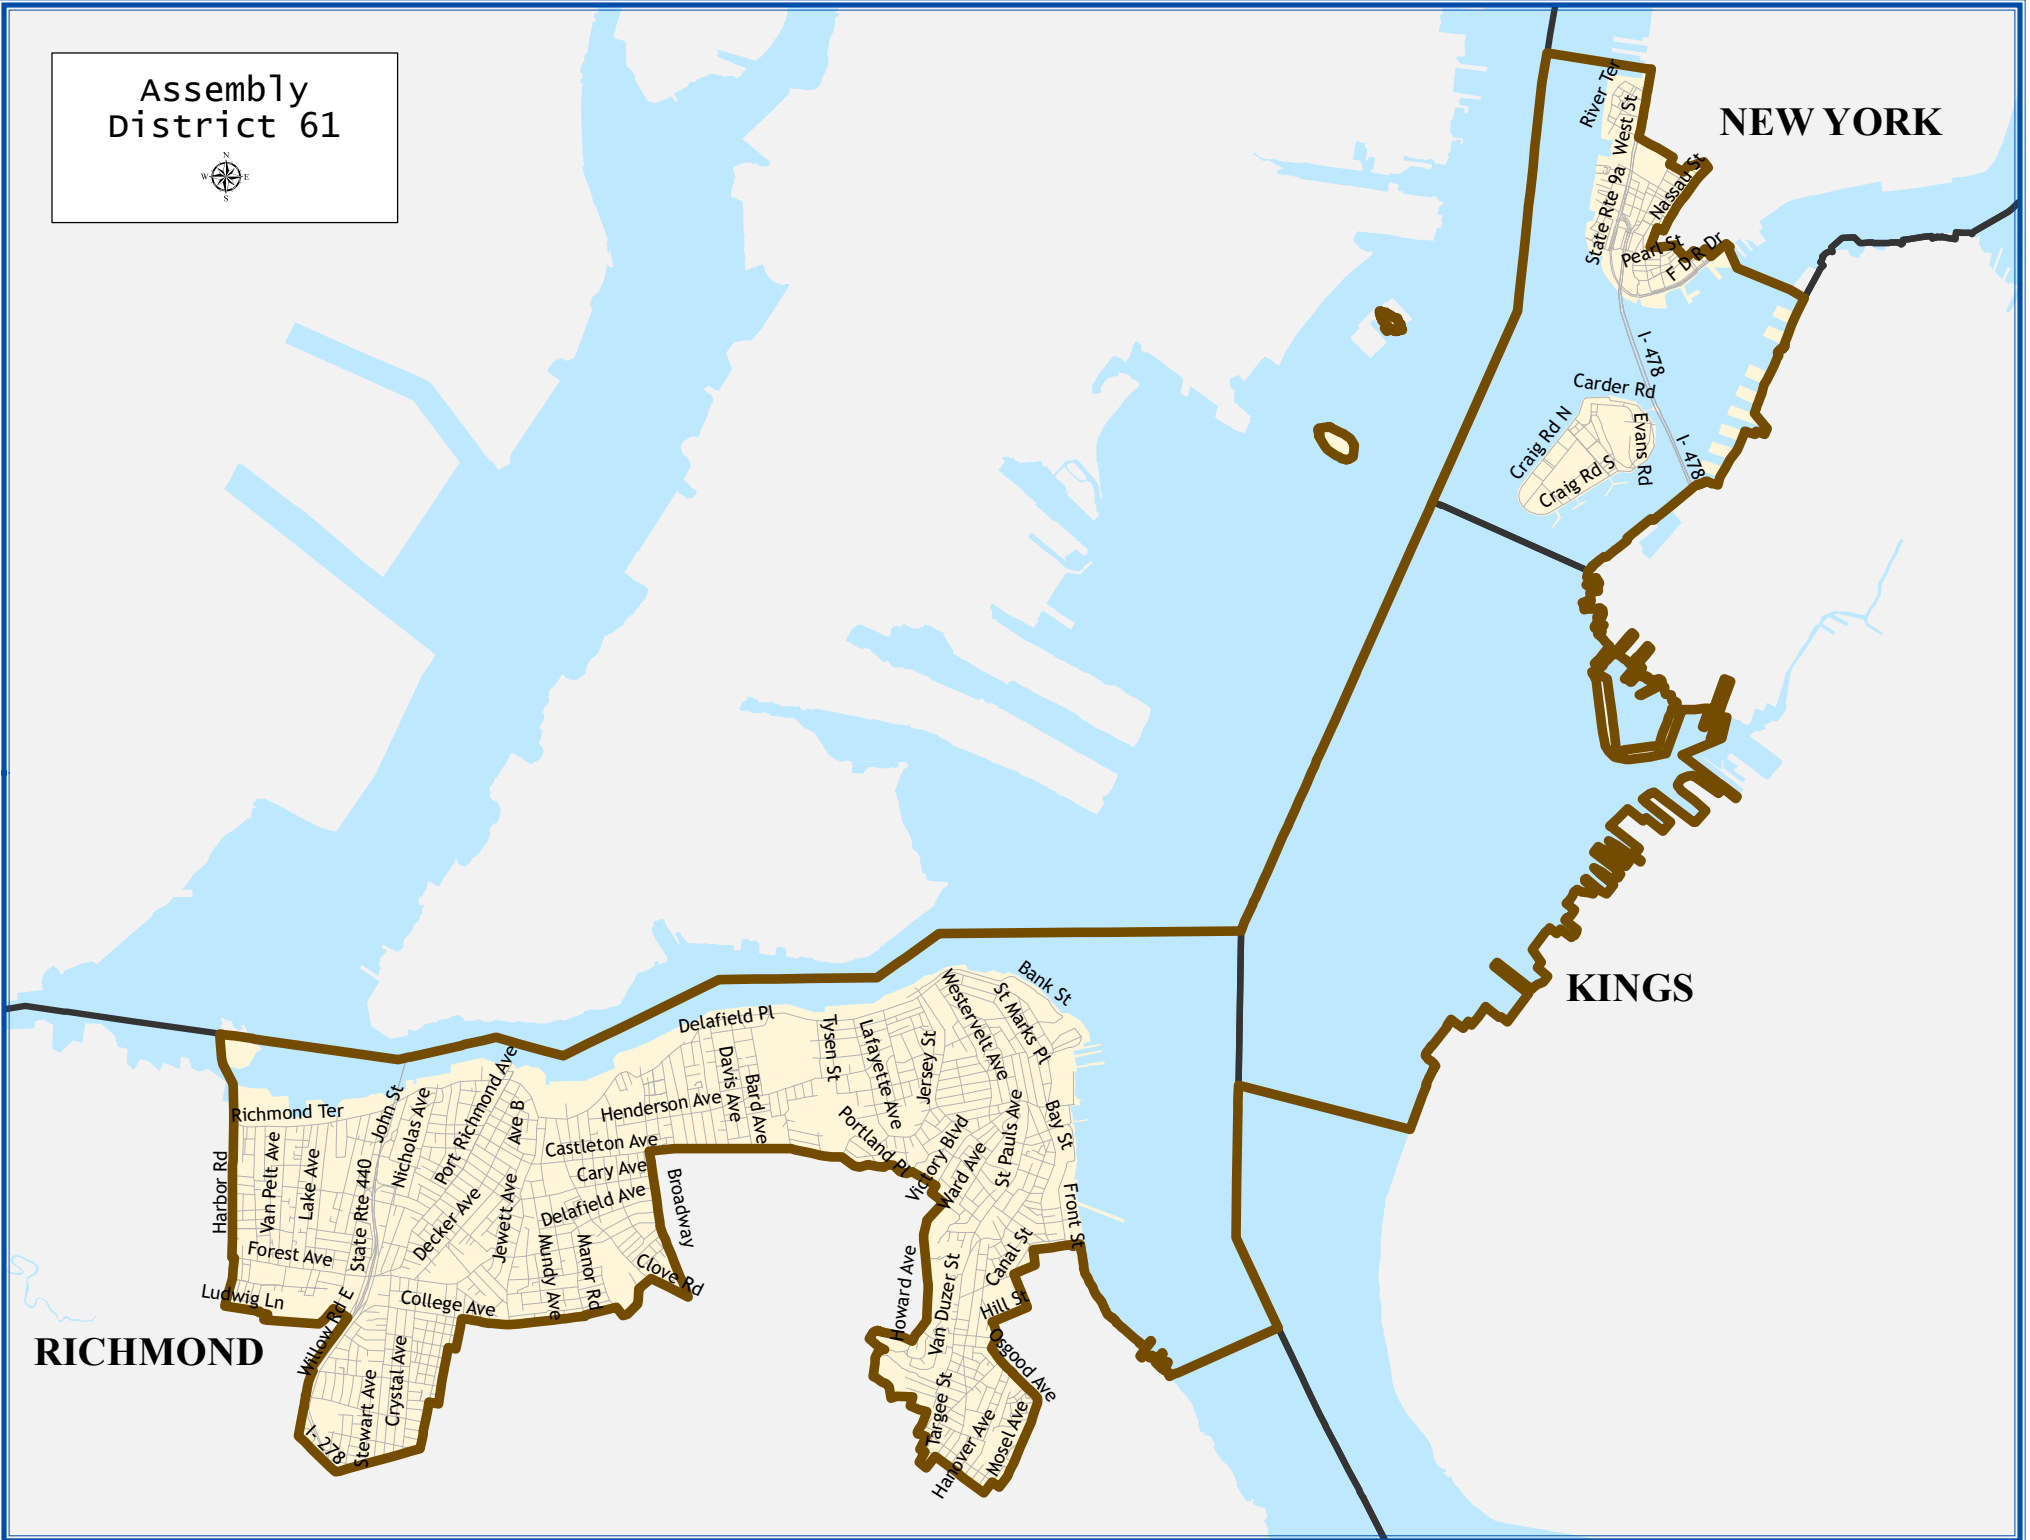

Assembly
District 61

Assembly District 61

Total population : 139,215
 Deviation : 4,590
 Deviation Percentage : 3.41

	NH White	NH Black	Hispanic	NH Asian	NH AmInd	NH Hwn	NH Multi	NH Other
Total	44,556	30,077	42,858	15,413	262	56	4,862	1,131
% of Total	32.01	21.60	30.79	11.07	0.19	0.04	3.49	0.81
Total 18+	37,679	22,404	29,924	12,505	201	40	3,163	813
% of 18+	35.30	20.99	28.04	11.72	0.19	0.04	2.96	0.76
Department of Justice								
	NH White	NH Black	Hispanic	NH Asian	NH AmInd	NH Hwn	NH Multi	NH Other
Total	44,556	31,341	42,858	16,676	541	95	1,448	1,700
% of Total	32.01	22.51	30.79	11.98	0.39	0.07	1.04	1.22
Total 18+	37,679	23,162	29,924	13,114	412	69	1,135	1,234
% of 18+	35.30	21.70	28.04	12.29	0.39	0.06	1.06	1.16