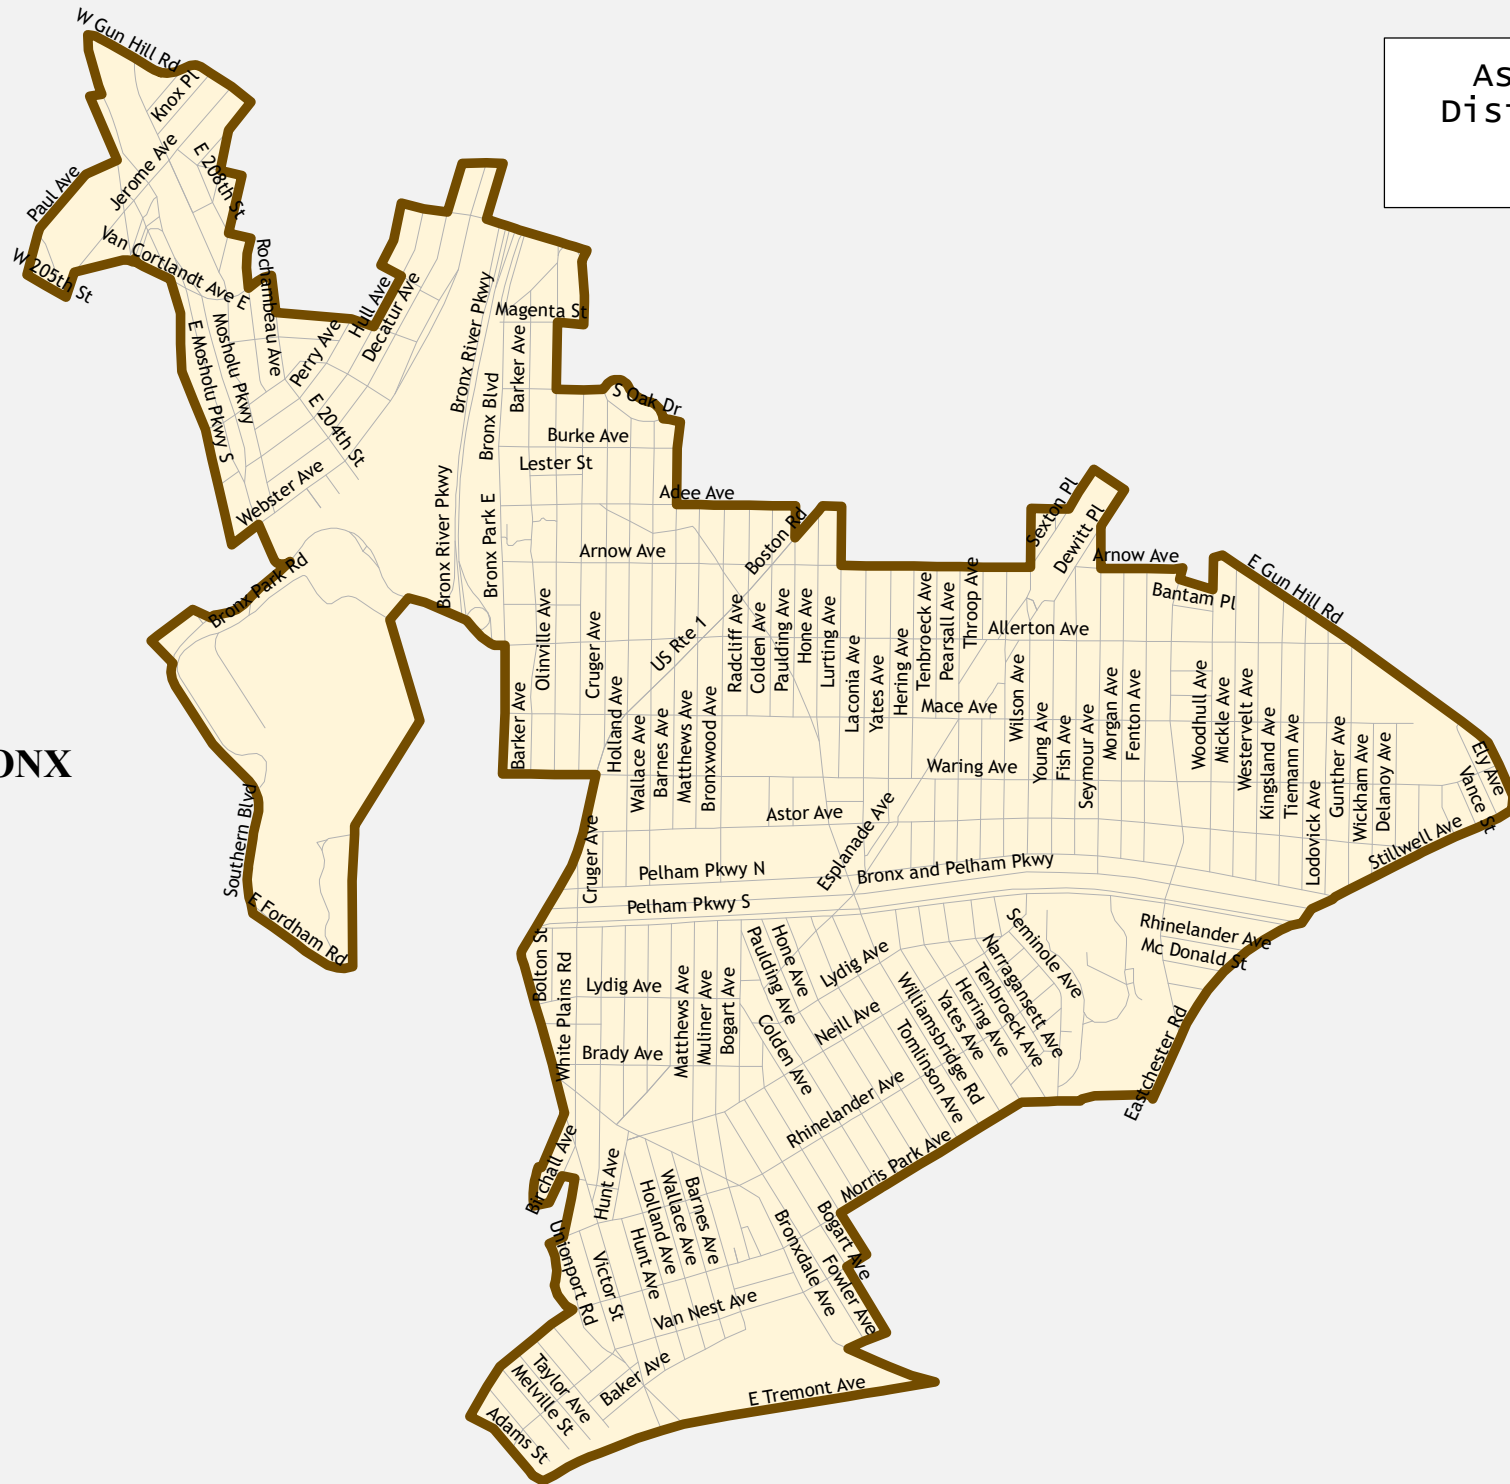

Assembly District 80

BRONX

Assembly District 80

Total population : 140,978
 Deviation : 6,353
 Deviation Percentage : 4.72

	NH White	NH Black	Hispanic	NH Asian	NH AmInd	NH Hwn	NH Multi	NH Other
Total	25,308	28,569	67,460	14,378	279	51	3,262	1,671
% of Total	17.95	20.26	47.85	10.20	0.20	0.04	2.31	1.19
Total 18+	20,951	22,876	50,678	11,081	215	37	2,303	1,153
% of 18+	19.17	20.93	46.37	10.14	0.20	0.03	2.11	1.05
Department of Justice								
	NH White	NH Black	Hispanic	NH Asian	NH AmInd	NH Hwn	NH Multi	NH Other
Total	25,308	29,110	67,460	15,315	332	60	1,485	1,908
% of Total	17.95	20.65	47.85	10.86	0.24	0.04	1.05	1.35
Total 18+	20,951	23,242	50,678	11,646	254	44	1,146	1,333
% of 18+	19.17	21.27	46.37	10.66	0.23	0.04	1.05	1.22