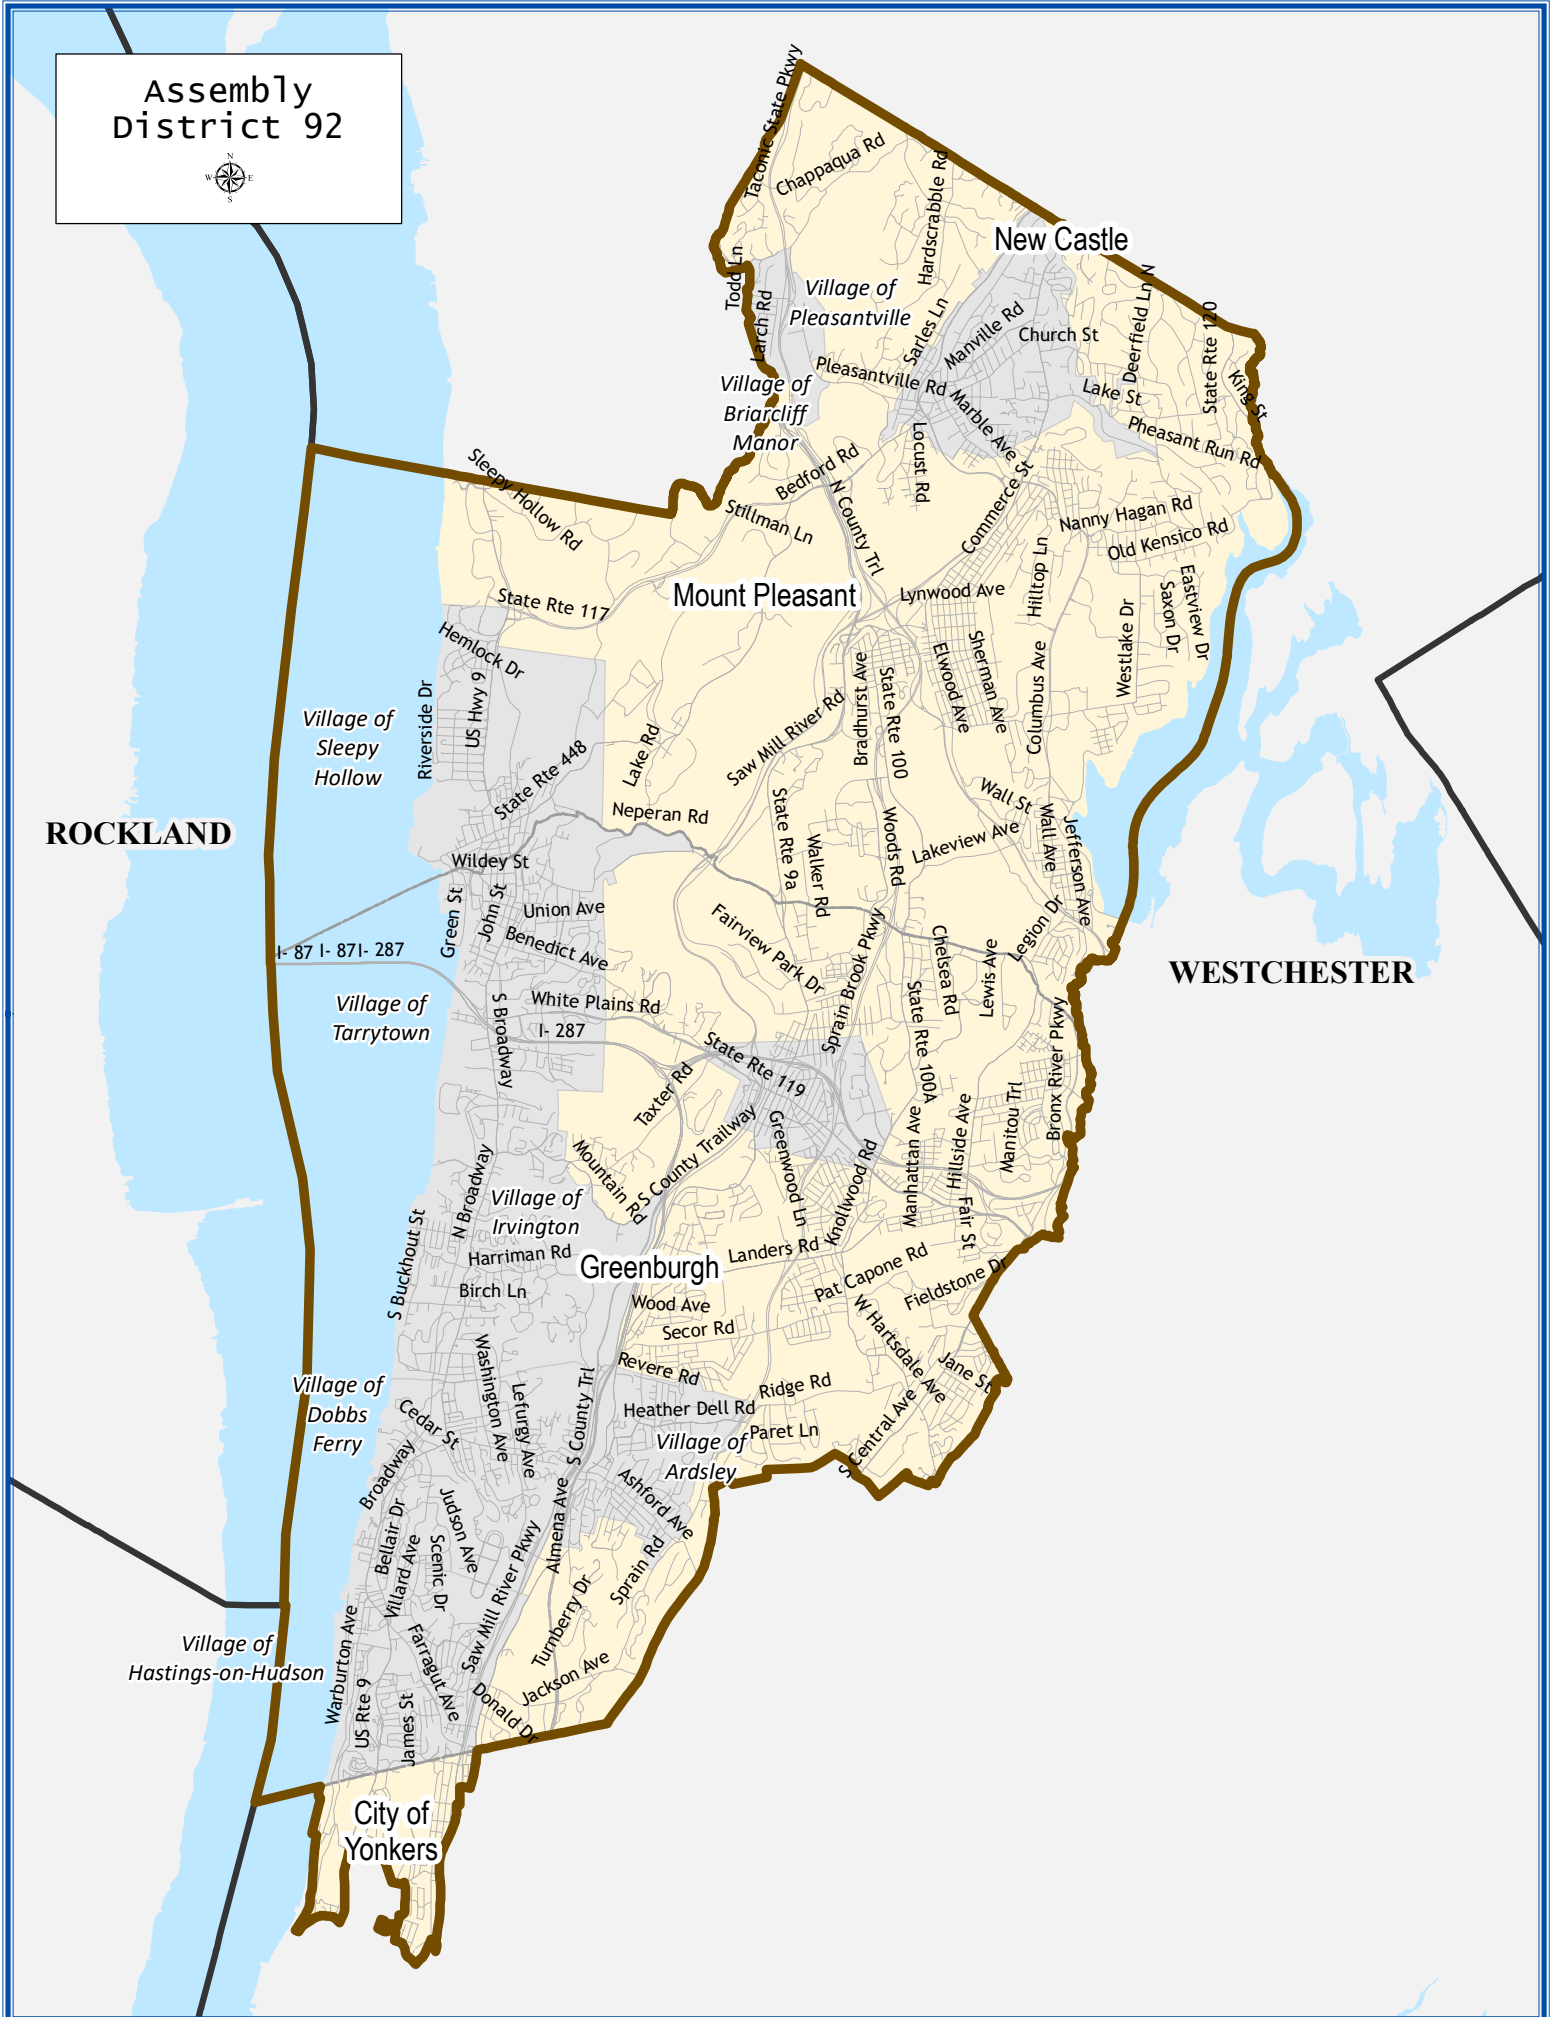

Assembly District 92

Assembly District 92

Total population : 139,561

Deviation : 4,936

Deviation Percentage : 3.67

	NH White	NH Black	Hispanic	NH Asian	NH AmInd	NH Hwn	NH Multi	NH Other
Total	81,471	12,268	27,917	12,089	117	12	4,695	992
% of Total	58.38	8.79	20.00	8.66	0.08	0.01	3.36	0.71
Total 18+	66,944	10,134	20,190	9,694	97	9	2,614	687
% of 18+	60.65	9.18	18.29	8.78	0.09	0.01	2.37	0.62
Department of Justice								
	NH White	NH Black	Hispanic	NH Asian	NH AmInd	NH Hwn	NH Multi	NH Other
Total	81,471	13,069	27,917	13,814	380	28	806	2,076
% of Total	58.38	9.36	20.00	9.90	0.27	0.02	0.58	1.49
Total 18+	66,944	10,571	20,190	10,300	273	20	594	1,477
% of 18+	60.65	9.58	18.29	9.33	0.25	0.02	0.54	1.34